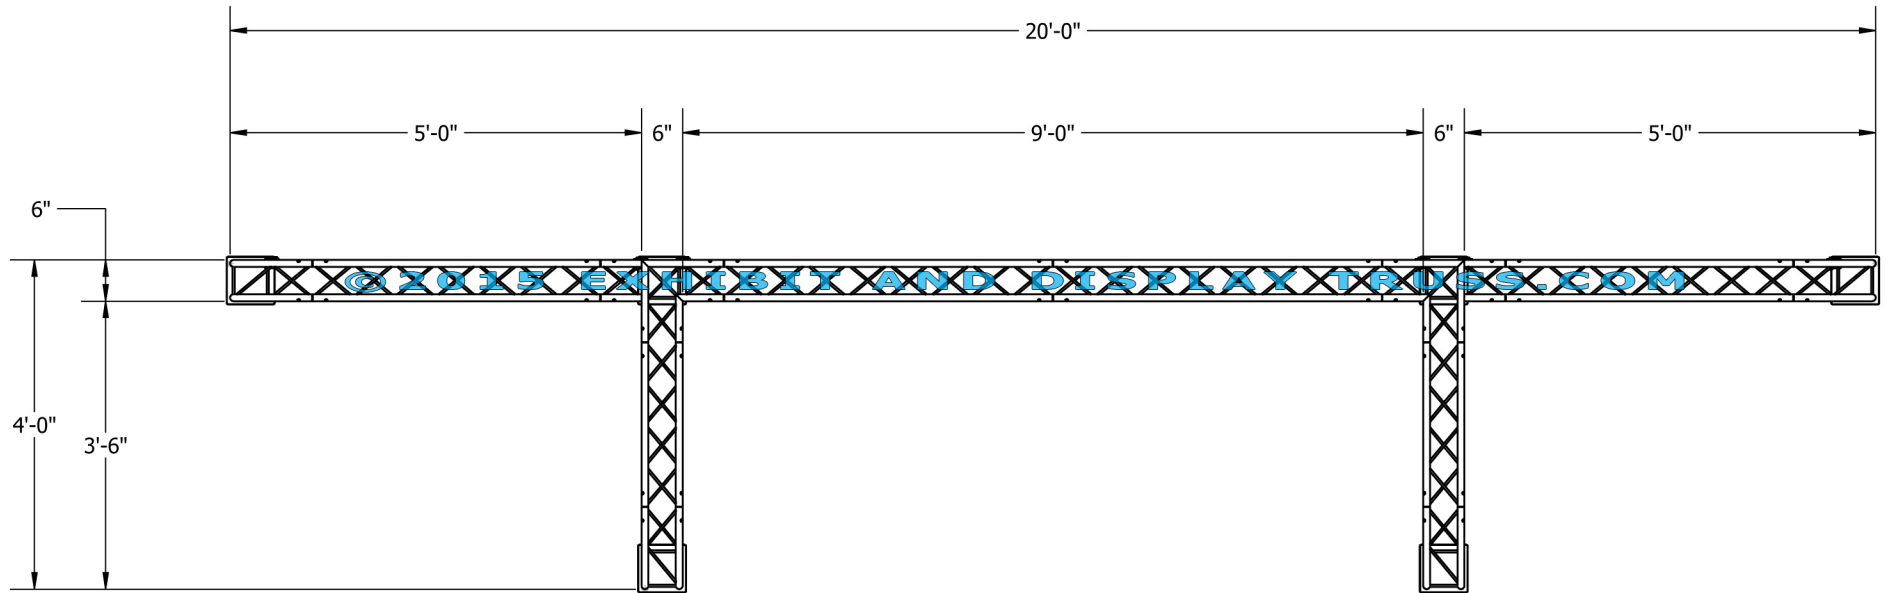

KIT: B36-64

6" Wide Aluminum Truss. 1" Chords with 5/16" Webs

©2015 EXHIBIT AND DISPLAY TRUSS.COM

©2015 EXHIBIT AND DISPLAY TRUSS.COM

TOP VIEW
UNITS: FEET & INCHES

Toll Free: 855-323-4866
Email: info@exhibitanddisplaytruss.com

ExhibitAndDisplayTruss.com