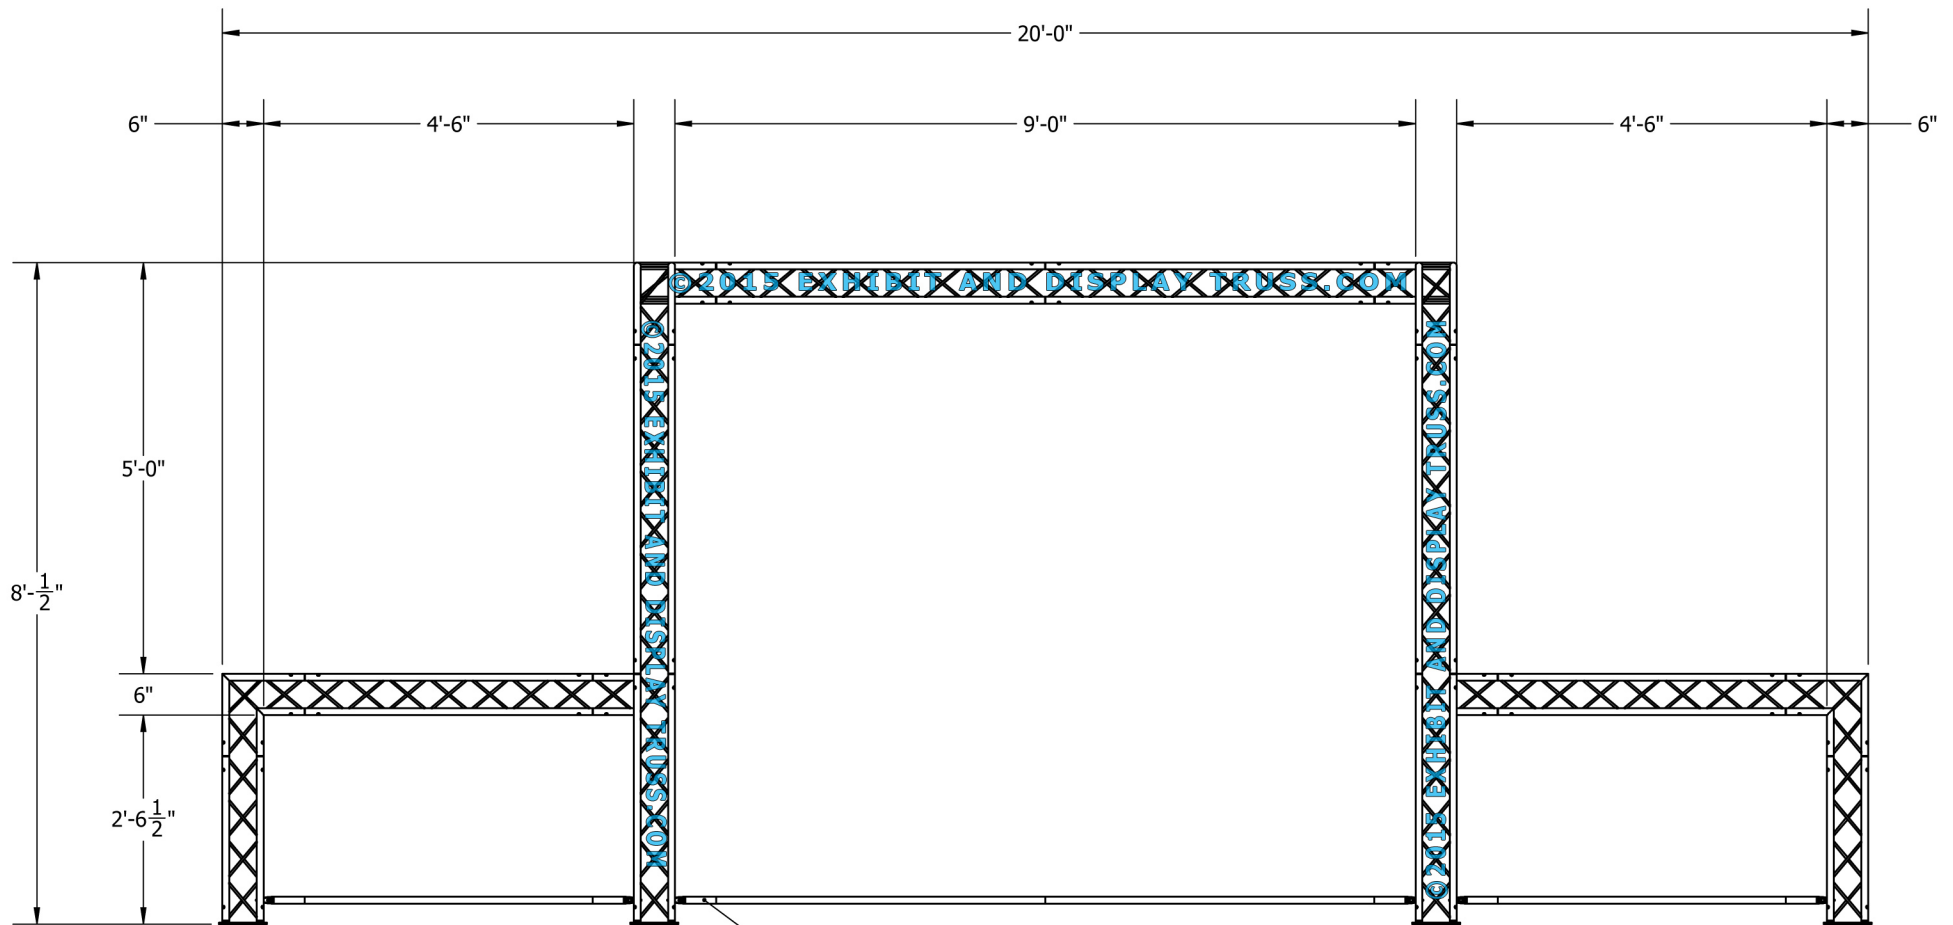

KIT: B36-64

6" Wide Aluminum Truss. 1" Chords with 5/16" Webs

©2015 EXHIBIT AND DISPLAY TRUSS.COM

FRONT VIEW
UNITS: FEET & INCHES

Extender hook clamps allow height of single tube to be adjusted

©2015 EXHIBIT AND DISPLAY TRUSS.COM