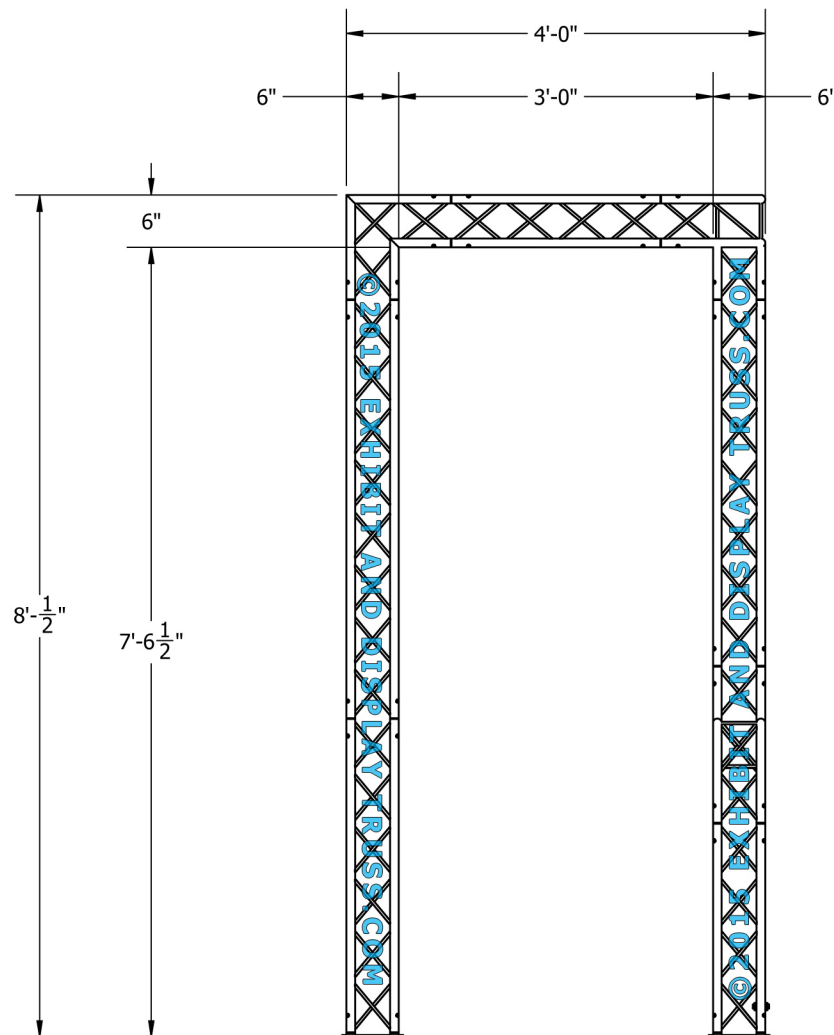

# KIT: B36-64

6" Wide Aluminum Truss. 1" Chords with 5/16" Webs

©2015 EXHIBIT AND DISPLAY TRUSS.COM

**FRONT VIEW**  
**UNITS: FEET & INCHES**

Extender hook clamps allow height of single tube to be adjusted

# KIT: B36-64

6" Wide Aluminum Truss. 1" Chords with 5/16" Webs

©2015 EXHIBIT AND DISPLAY TRUSS.COM

SIDE VIEW

UNITS: FEET & INCHES

©2015 EXHIBIT AND DISPLAY TRUSS.COM

Toll Free: 855-323-4866  
Email: [info@exhibitanddisplaytruss.com](mailto:info@exhibitanddisplaytruss.com)