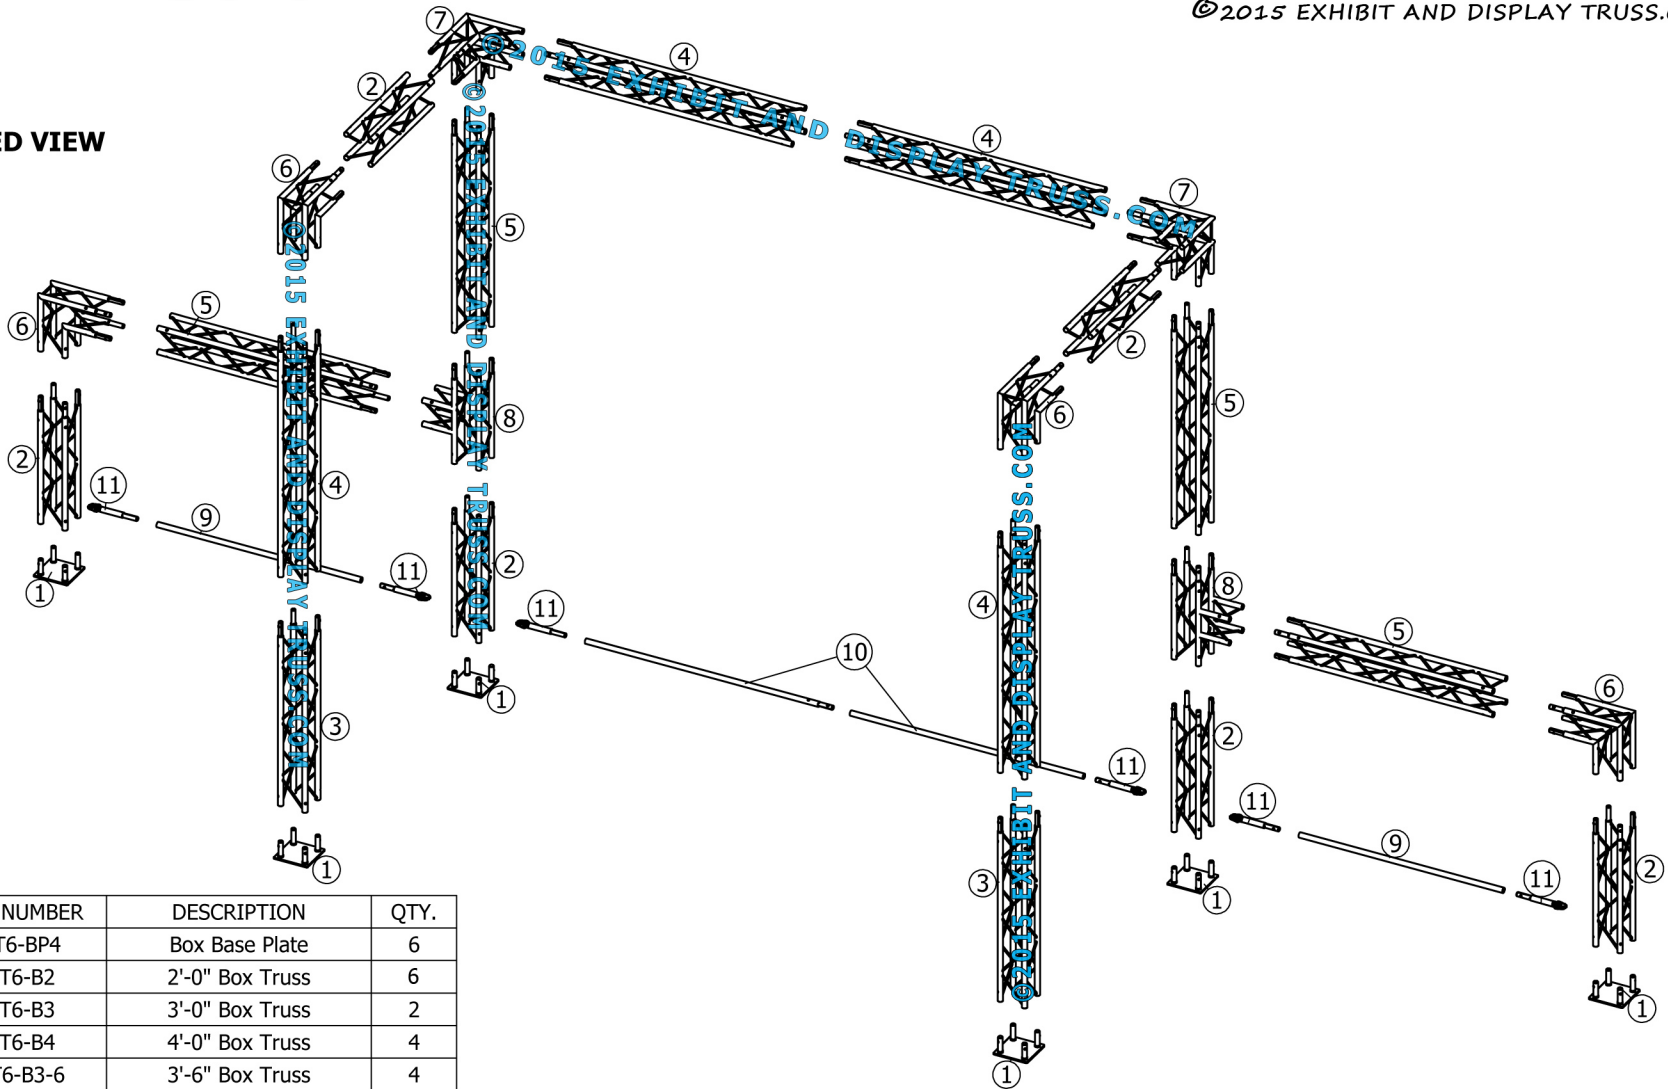

**KIT: B36-64**

**6" Wide Aluminum Truss. 1" Chords with 5/16" Webs**

©2015 EXHIBIT AND DISPLAY TRUSS.COM

**Toll Free: 855-323-4866**  
**Email: [info@exhibitanddisplaytruss.com](mailto:info@exhibitanddisplaytruss.com)**

# KIT: B36-64

6" Wide Aluminum Truss. 1" Chords with 5/16" Webs

©2015 EXHIBIT AND DISPLAY TRUSS.COM

## EXPLODED VIEW

ITEM NO.	PART NUMBER	DESCRIPTION	QTY.
①	EDT6-BP4	Box Base Plate	6
②	EDT6-B2	2'-0" Box Truss	6
③	EDT6-B3	3'-0" Box Truss	2
④	EDT6-B4	4'-0" Box Truss	4
⑤	EDT6-B3-6	3'-6" Box Truss	4
⑥	EDT6-B2W90	2 Way 90° Junction	4
⑦	EDT6-B3W90	3 Way 90° Junction	2
⑧	EDT6-B3WT	3 Way 90° "T" Junction	2
⑨	EDT2-ST3-6	3'-6" Single Tube	2
⑩	EDT1-ST4	4'-0" Single Tube	2
⑪	EDT6-EHC1	Extender Hook Clamp	6

# KIT: B36-64

6" Wide Aluminum Truss. 1" Chords with 5/16" Webs

©2015 EXHIBIT AND DISPLAY TRUSS.COM

**FRONT VIEW**  
**UNITS: FEET & INCHES**

Extender hook clamps allow height of single tube to be adjusted