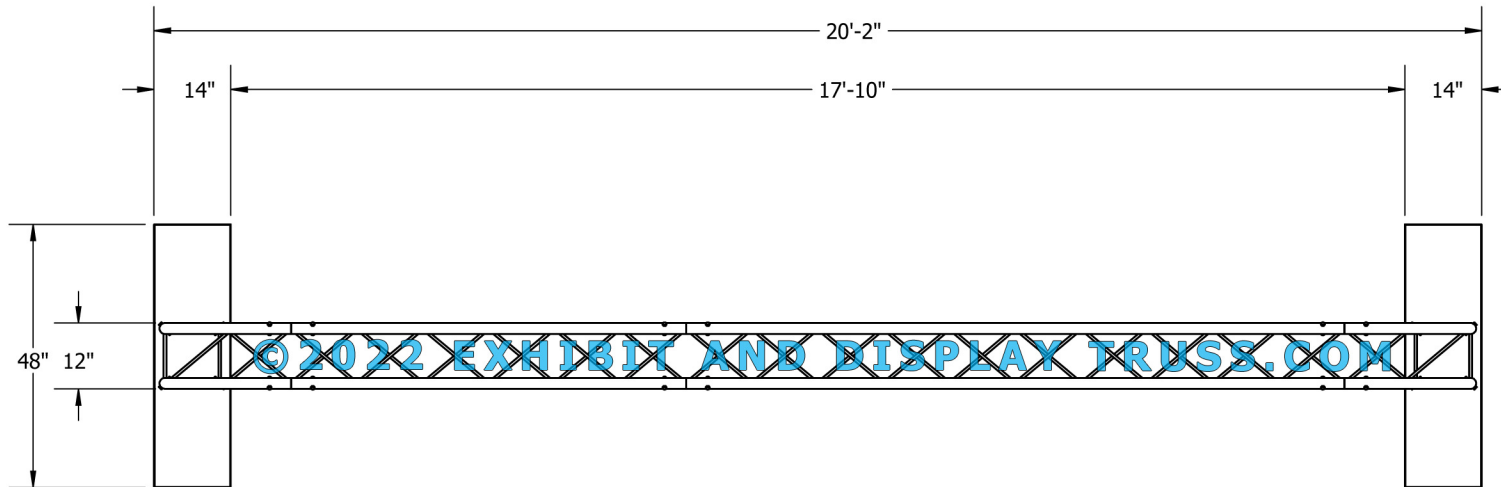

KIT: B40-124

12" Wide Aluminum Truss. 2" Chords with 1/2" Webs

©2022 EXHIBIT AND DISPLAY TRUSS.COM

4-Chord

ITEM NO.	PART NUMBER	DESCRIPTION	QTY.
1	EDT12-BP4C	14" x 48" Box Base Plate	2
2	EDT12-B6	6'-0" Box Truss	3
3	EDT12-B10	10'-0" Box Truss	1
4	EDT12-B2W90	2 Way 90° Junction	2

4-Chord

FRONT VIEW
UNITS: FEET & INCHES

© copyright
all rights reserved

Toll Free: 855-323-4866
Email: info@exhibitanddisplaytruss.com

ExhibitAndDisplayTruss.com

KIT: B40-124

12" Wide Aluminum Truss. 2" Chords with 1/2" Webs

©2022 EXHIBIT AND DISPLAY TRUSS.COM

4-Chord

TOP VIEW
UNITS: FEET & INCHES

© copyright
all rights reserved

Toll Free: 855-323-4866
Email: info@exhibitanddisplaytruss.com

ExhibitAndDisplayTruss.com