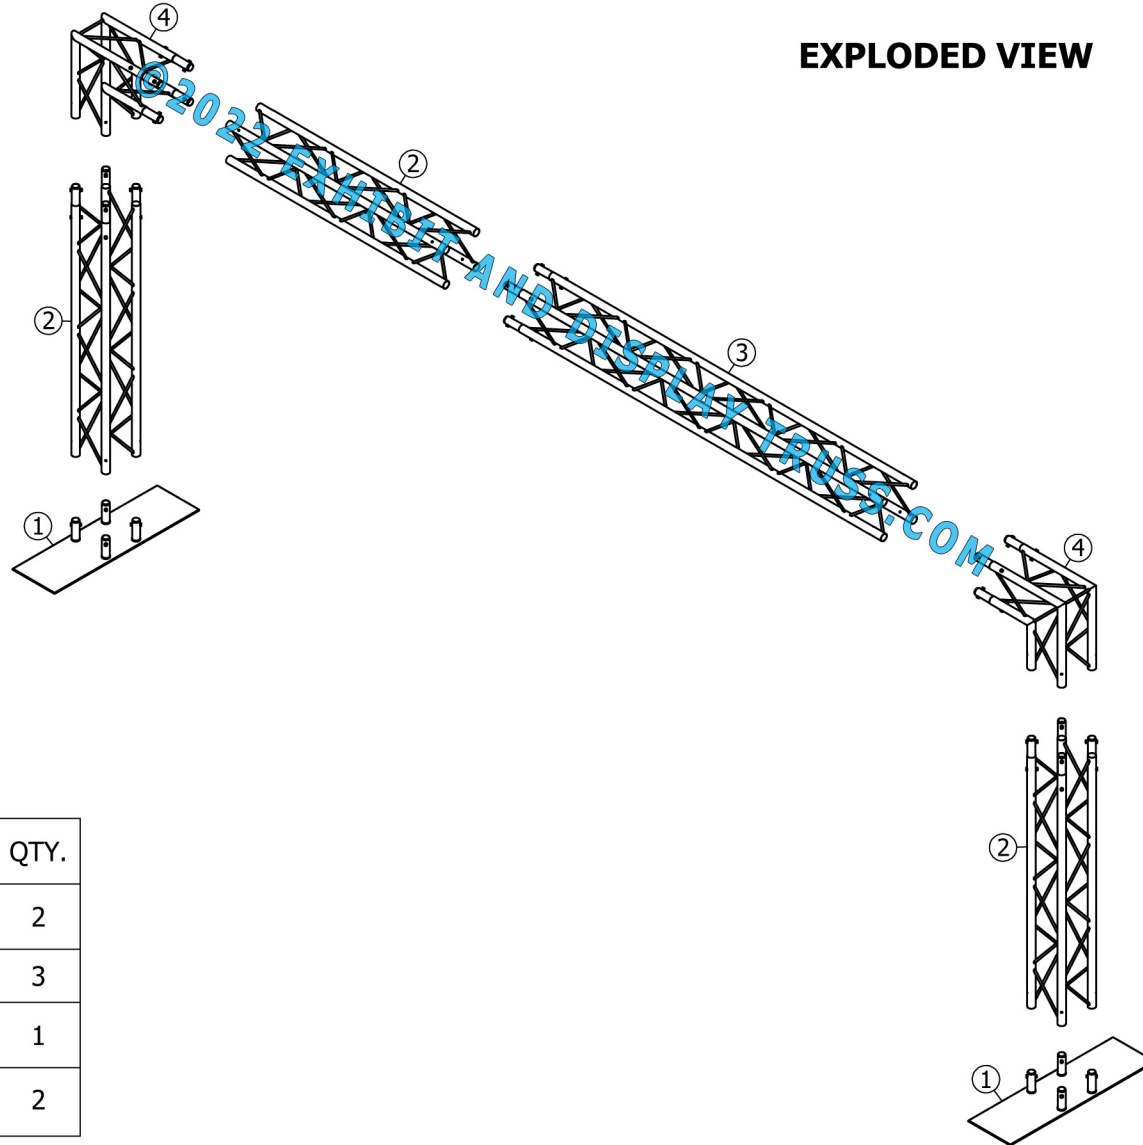

KIT: B40-124

12" Wide Aluminum Truss. 2" Chords with 1/2" Webs

©2022 EXHIBIT AND DISPLAY TRUSS.COM

© copyright
all rights reserved

Toll Free: 855-323-4866
Email: info@exhibitanddisplaytruss.com

ExhibitAndDisplayTruss.com

KIT: B40-124

12" Wide Aluminum Truss. 2" Chords with 1/2" Webs

©2022 EXHIBIT AND DISPLAY TRUSS.COM

4-Chord

ITEM NO.	PART NUMBER	DESCRIPTION	QTY.
1	EDT12-BP4C	14" x 48" Box Base Plate	2
2	EDT12-B6	6'-0" Box Truss	3
3	EDT12-B10	10'-0" Box Truss	1
4	EDT12-B2W90	2 Way 90° Junction	2

© copyright all rights reserved

Toll Free: 855-323-4866
Email: info@exhibitanddisplaytruss.com

ExhibitAndDisplayTruss.com

KIT: B40-124

12" Wide Aluminum Truss. 2" Chords with 1/2" Webs

©2022 EXHIBIT AND DISPLAY TRUSS.COM

4-Chord

FRONT VIEW
UNITS: FEET & INCHES

© copyright
all rights reserved

Toll Free: 855-323-4866
Email: info@exhibitanddisplaytruss.com

ExhibitAndDisplayTruss.com

KIT: B40-124

12" Wide Aluminum Truss. 2" Chords with 1/2" Webs