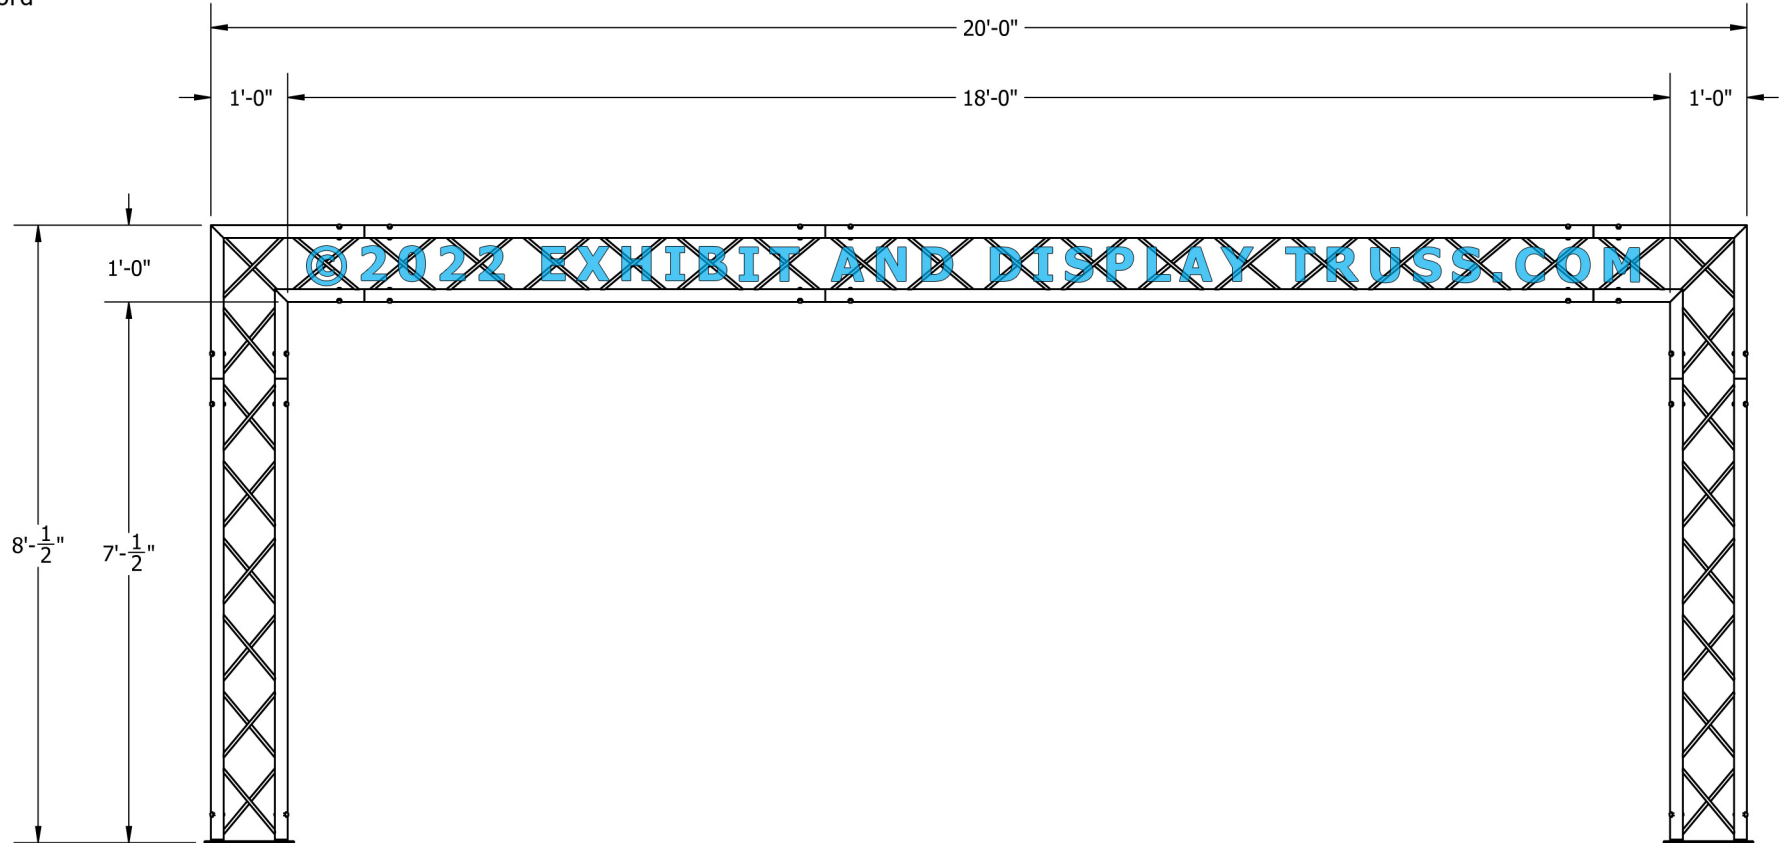

KIT: B40-124

12" Wide Aluminum Truss. 2" Chords with 1/2" Webs

©2022 EXHIBIT AND DISPLAY TRUSS.COM

4-Chord

ITEM NO.	PART NUMBER	DESCRIPTION	QTY.
1	EDT12-BP4C	14" x 48" Box Base Plate	2
2	EDT12-B6	6'-0" Box Truss	3
3	EDT12-B10	10'-0" Box Truss	1
4	EDT12-B2W90	2 Way 90° Junction	2

© copyright all rights reserved

Toll Free: 855-323-4866
Email: info@exhibitanddisplaytruss.com

ExhibitAndDisplayTruss.com

KIT: B40-124

12" Wide Aluminum Truss. 2" Chords with 1/2" Webs

©2022 EXHIBIT AND DISPLAY TRUSS.COM

4-Chord

FRONT VIEW
UNITS: FEET & INCHES

© copyright
all rights reserved

Toll Free: 855-323-4866
Email: info@exhibitanddisplaytruss.com

ExhibitAndDisplayTruss.com

KIT: B40-124

12" Wide Aluminum Truss. 2" Chords with 1/2" Webs