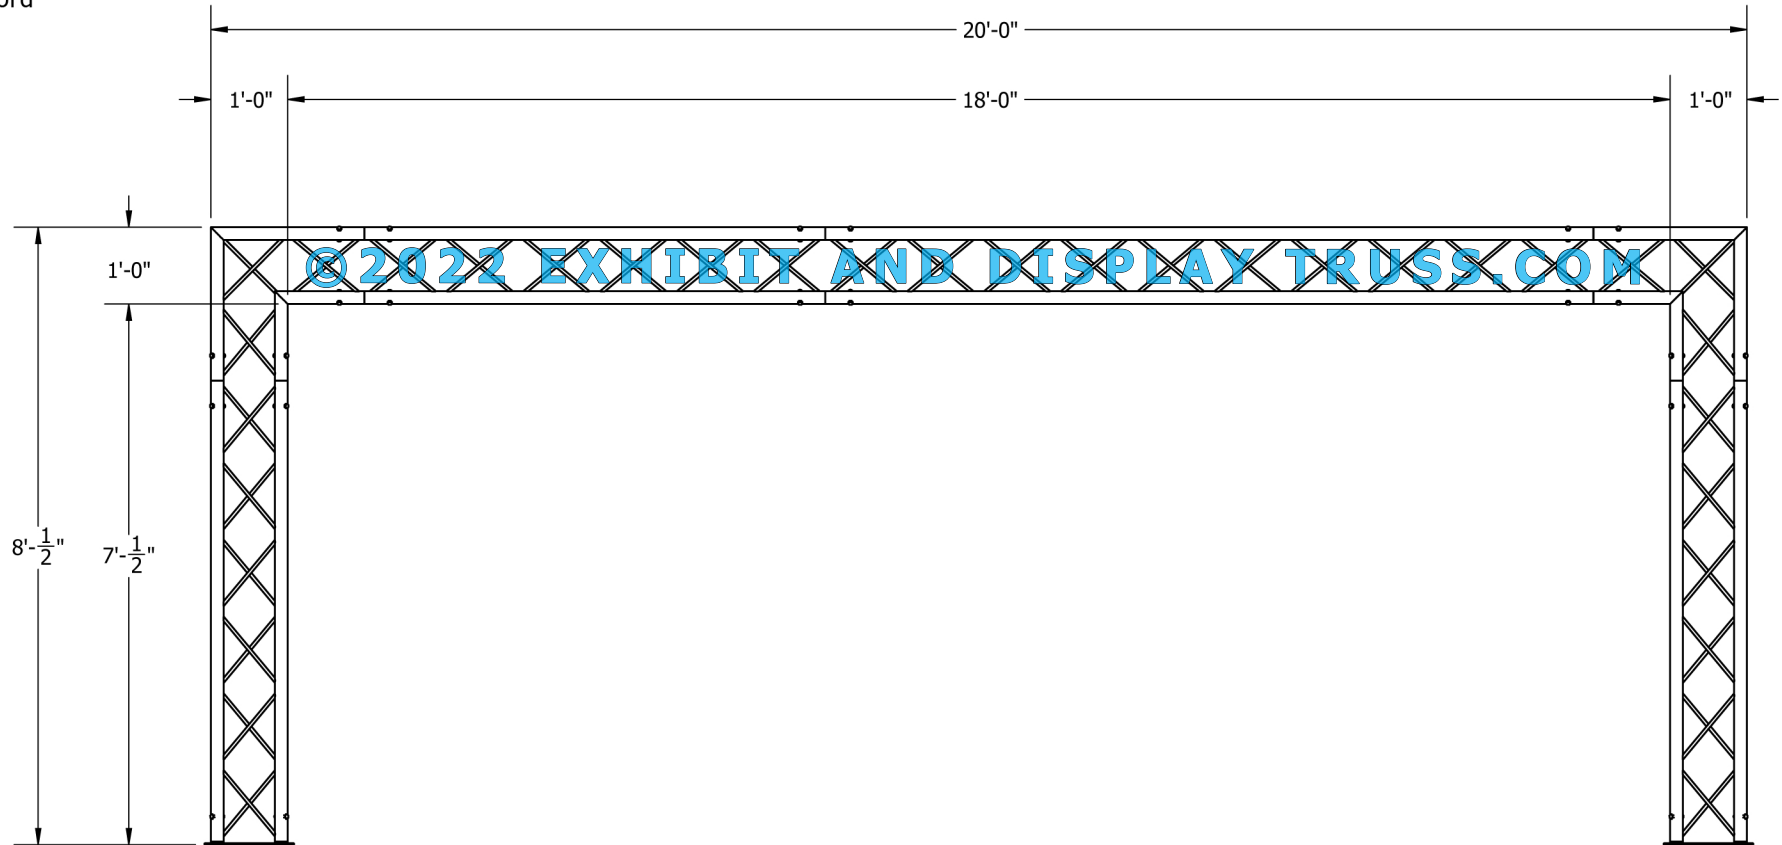

# KIT: B40-124

12" Wide Aluminum Truss. 2" Chords with 1/2" Webs

©2022 EXHIBIT AND DISPLAY TRUSS.COM

4-Chord

**FRONT VIEW**  
**UNITS: FEET & INCHES**

© copyright  
all rights reserved

**Toll Free: 855-323-4866**  
**Email: [info@exhibitanddisplaytruss.com](mailto:info@exhibitanddisplaytruss.com)**