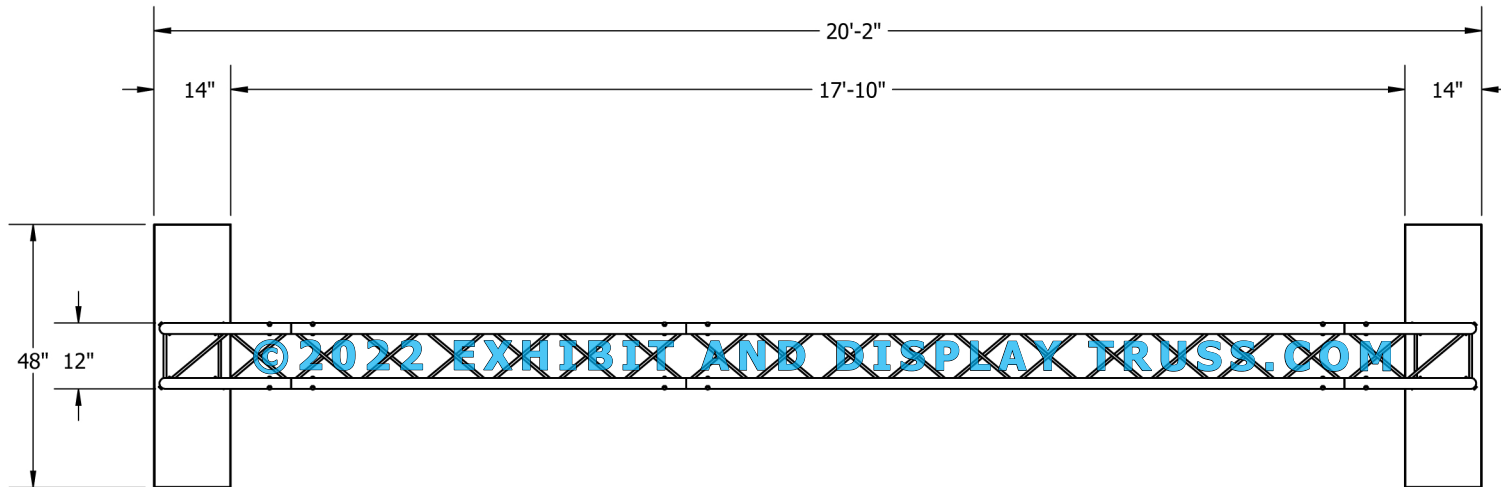

# KIT: B40-124

12" Wide Aluminum Truss. 2" Chords with 1/2" Webs

©2022 EXHIBIT AND DISPLAY TRUSS.COM

4-Chord

**TOP VIEW**  
**UNITS: FEET & INCHES**

© copyright  
all rights reserved

**Toll Free: 855-323-4866**  
**Email: [info@exhibitanddisplaytruss.com](mailto:info@exhibitanddisplaytruss.com)**