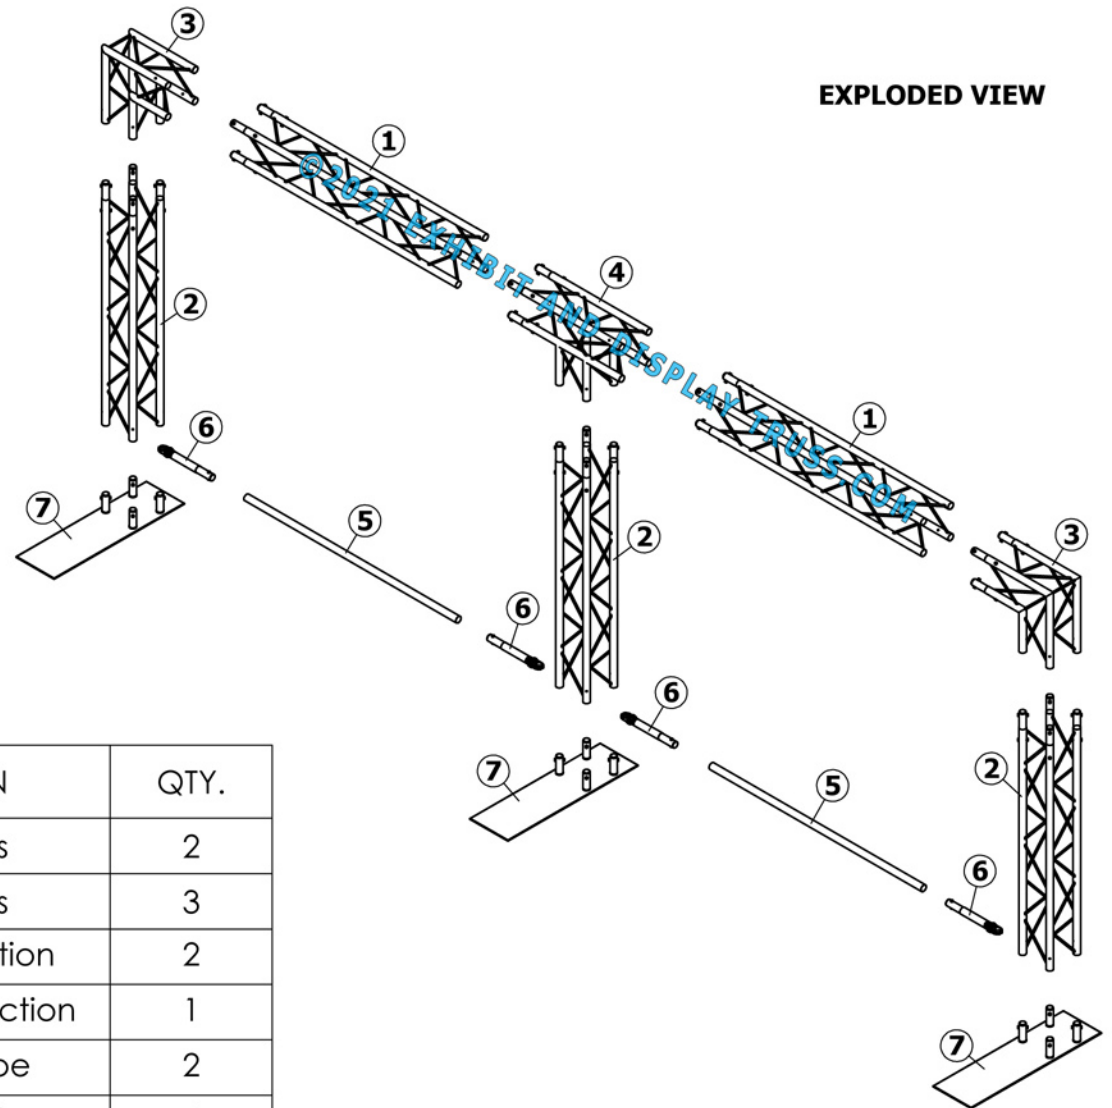

KIT: B55-124

12" Wide Aluminum Truss. 2" Chords with 1/2" Webs

©2021 EXHIBIT AND DISPLAY TRUSS.COM

© copyright
all rights reserved

Toll Free: 855-323-4866
Email: info@exhibitanddisplaytruss.com

ExhibitAndDisplayTruss.com

KIT: B55-124

12" Wide Aluminum Truss. 2" Chords with 1/2" Webs

©2021 EXHIBIT AND DISPLAY TRUSS.COM

ITEM NO.	PART NUMBER	DESCRIPTION	QTY.
1	EDT12-B6-6	6'-6" Box Truss	2
2	EDT12-B6	6'-0" Box Truss	3
3	EDT12-B2W90	2 Way 90° Junction	2
4	EDT12-B3WT	3 Way 90° "T" Junction	1
5	EDT2-ST6-6	6'-6" Single Tube	2
6	EDT12-EHC1	Extender Hook Clamp	4
7	EDT12-B4 14X48o	14"x48" Offset Base Plate	3

© copyright all rights reserved

Toll Free: 855-323-4866
 Email: info@exhibitanddisplaytruss.com

ExhibitAndDisplayTruss.com

KIT: B55-124

12" Wide Aluminum Truss. 2" Chords with 1/2" Webs

©2021 EXHIBIT AND DISPLAY TRUSS.COM

KIT: B55-124

12" Wide Aluminum Truss. 2" Chords with 1/2" Webs

©2021 EXHIBIT AND DISPLAY TRUSS.COM

4-Chord

SIDE VIEW
UNITS: FEET & INCHES

© copyright
all rights reserved