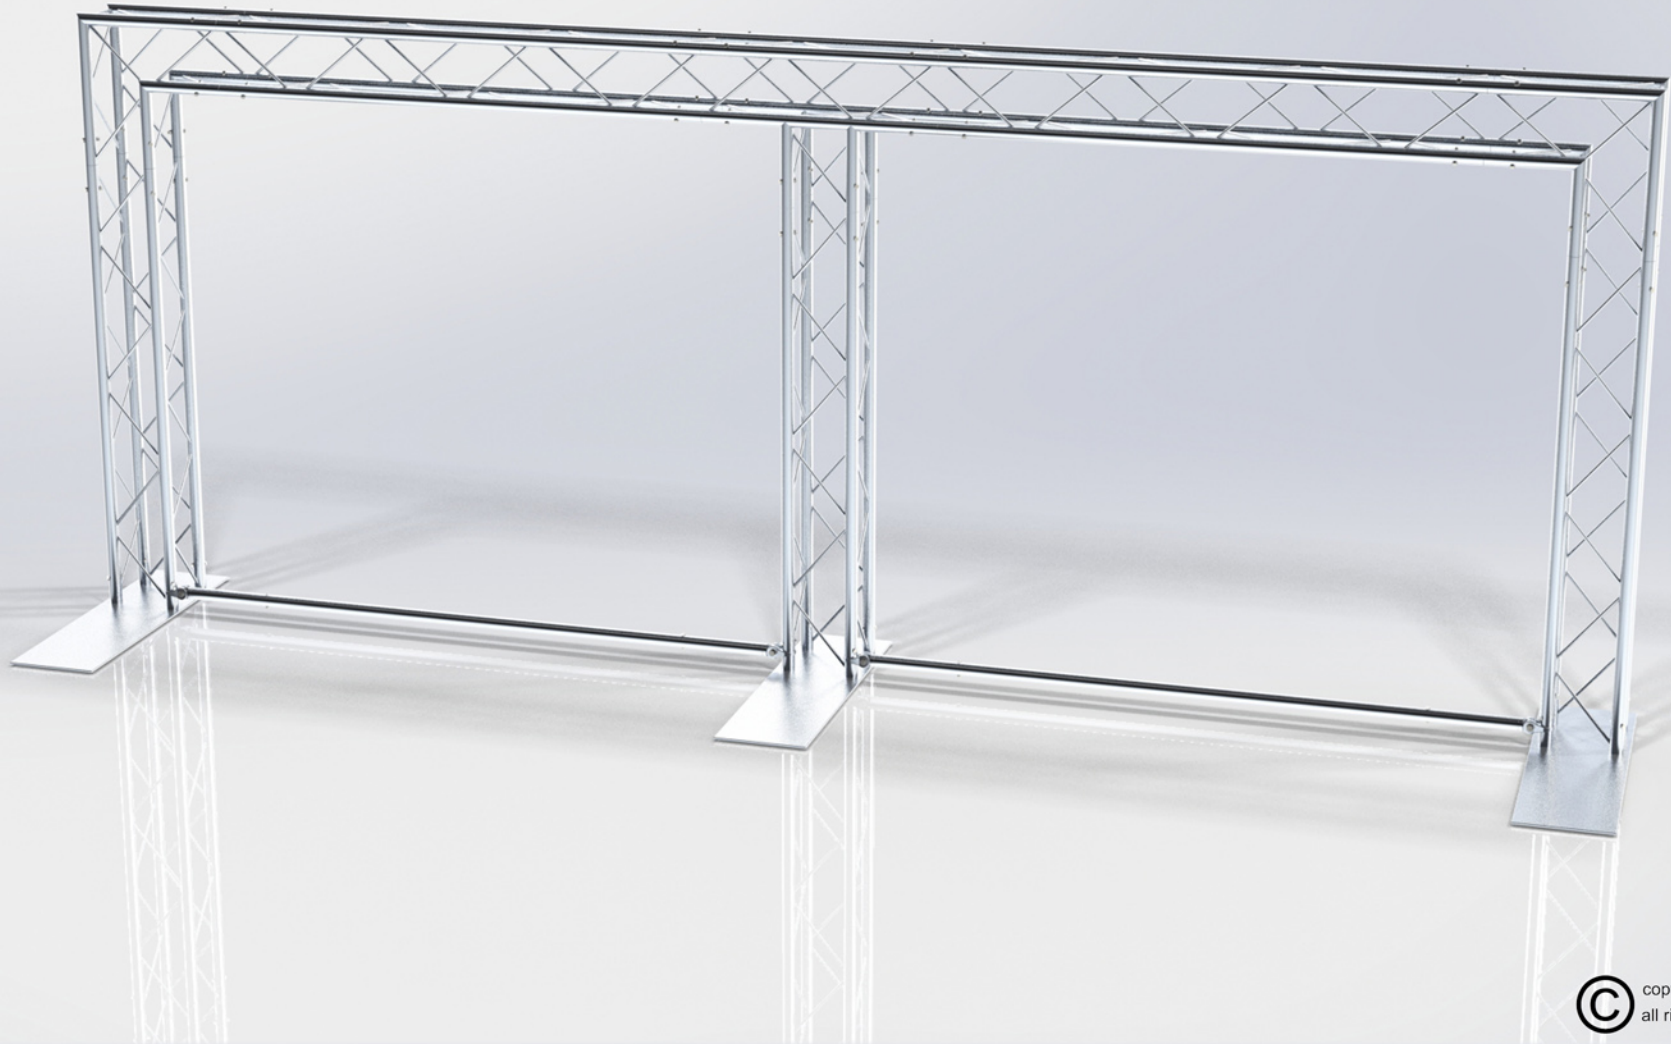

KIT: B55-124

12" Wide Aluminum Truss. 2" Chords with 1/2" Webs

©2021 EXHIBIT AND DISPLAY TRUSS.COM

© copyright
all rights reserved

Toll Free: 855-323-4866
Email: info@exhibitanddisplaytruss.com

ExhibitAndDisplayTruss.com

KIT: B55-124

12" Wide Aluminum Truss. 2" Chords with 1/2" Webs

©2021 EXHIBIT AND DISPLAY TRUSS.COM

ITEM NO.	PART NUMBER	DESCRIPTION	QTY.
1	EDT12-B6-6	6'-6" Box Truss	2
2	EDT12-B6	6'-0" Box Truss	3
3	EDT12-B2W90	2 Way 90° Junction	2
4	EDT12-B3WT	3 Way 90° "T" Junction	1
5	EDT2-ST6-6	6'-6" Single Tube	2
6	EDT12-EHC1	Extender Hook Clamp	4
7	EDT12-B4 14X48o	14"x48" Offset Base Plate	3

© copyright all rights reserved

Toll Free: 855-323-4866
 Email: info@exhibitanddisplaytruss.com

ExhibitAndDisplayTruss.com

KIT: B55-124

12" Wide Aluminum Truss. 2" Chords with 1/2" Webs

©2021 EXHIBIT AND DISPLAY TRUSS.COM

KIT: B55-124

12" Wide Aluminum Truss. 2" Chords with 1/2" Webs

©2021 EXHIBIT AND DISPLAY TRUSS.COM

4-Chord

SIDE VIEW
UNITS: FEET & INCHES

© copyright
all rights reserved