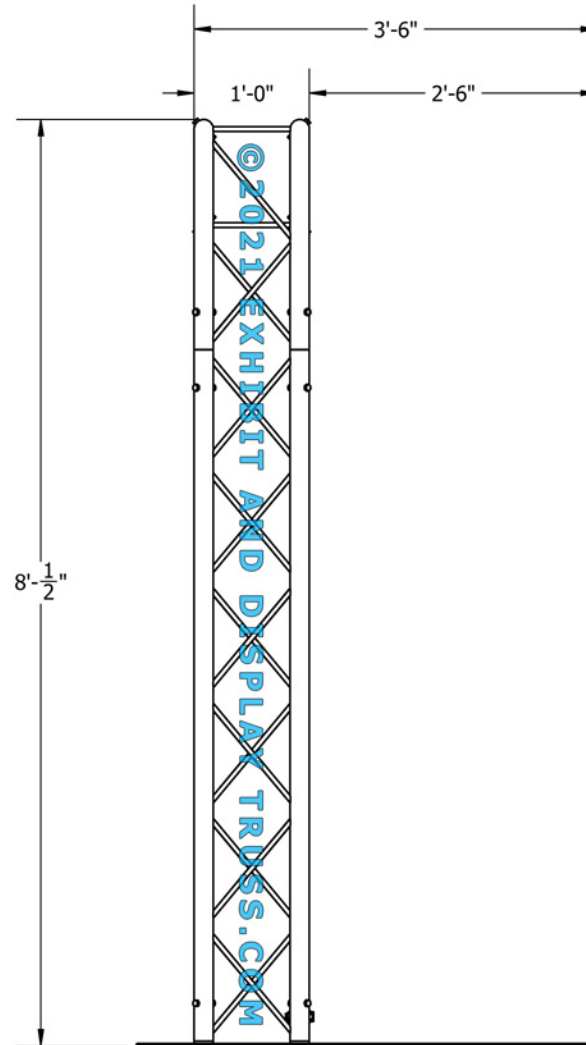

KIT: B55-124

12" Wide Aluminum Truss. 2" Chords with 1/2" Webs

©2021 EXHIBIT AND DISPLAY TRUSS.COM

ITEM NO.	PART NUMBER	DESCRIPTION	QTY.
1	EDT12-B6-6	6'-6" Box Truss	2
2	EDT12-B6	6'-0" Box Truss	3
3	EDT12-B2W90	2 Way 90° Junction	2
4	EDT12-B3WT	3 Way 90° "T" Junction	1
5	EDT2-ST6-6	6'-6" Single Tube	2
6	EDT12-EHC1	Extender Hook Clamp	4
7	EDT12-B4 14X48o	14"x48" Offset Base Plate	3

© copyright all rights reserved

Toll Free: 855-323-4866
 Email: info@exhibitanddisplaytruss.com

ExhibitAndDisplayTruss.com

KIT: B55-124

12" Wide Aluminum Truss. 2" Chords with 1/2" Webs

©2021 EXHIBIT AND DISPLAY TRUSS.COM

4-Chord

NOTE* Height is adjustable using Extender Hook Clamps.

FRONT VIEW
UNITS: FEET & INCHES

© copyright
all rights reserved

Toll Free: 855-323-4866
Email: info@exhibitanddisplaytruss.com

ExhibitAndDisplayTruss.com

KIT: B55-124

12" Wide Aluminum Truss. 2" Chords with 1/2" Webs

©2021 EXHIBIT AND DISPLAY TRUSS.COM

4-Chord

SIDE VIEW
UNITS: FEET & INCHES

© copyright
all rights reserved