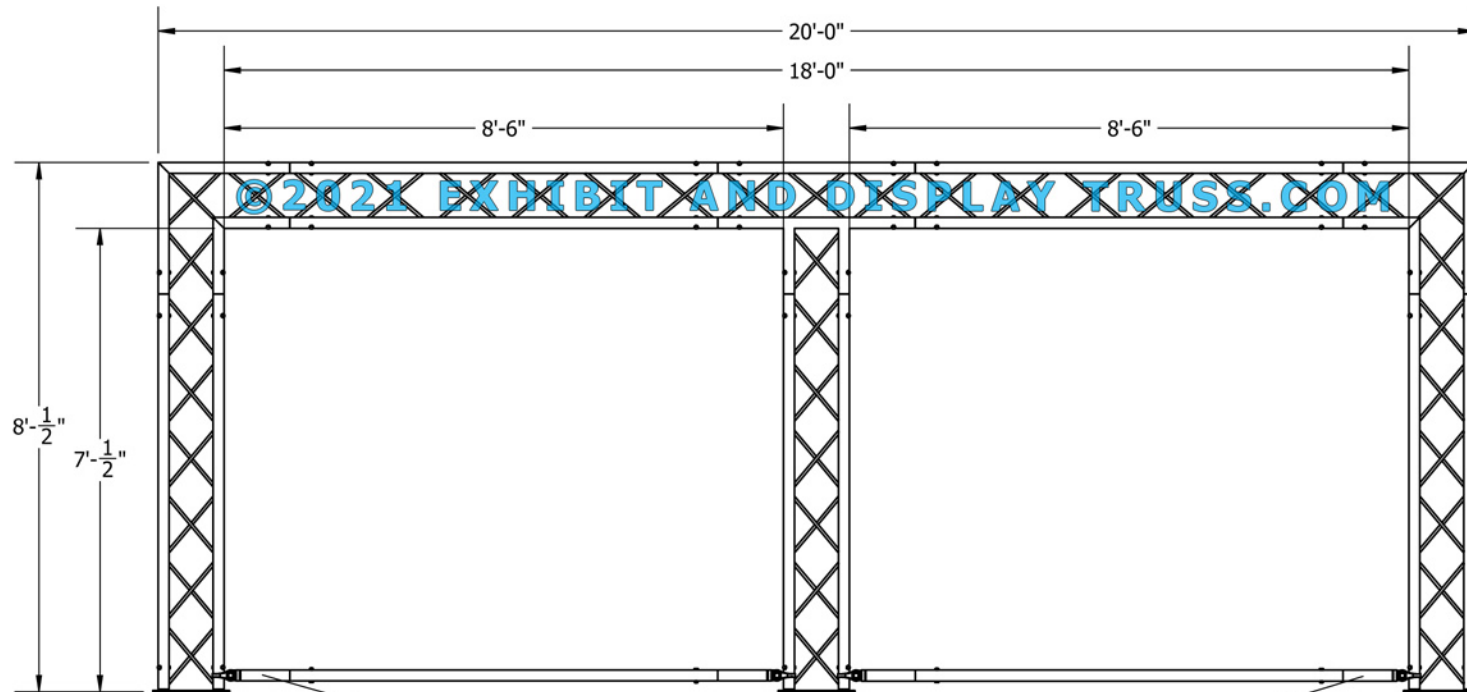

KIT: B55-124

12" Wide Aluminum Truss. 2" Chords with 1/2" Webs

©2021 EXHIBIT AND DISPLAY TRUSS.COM

ITEM NO.	PART NUMBER	DESCRIPTION	QTY.
1	EDT12-B6-6	6'-6" Box Truss	2
2	EDT12-B6	6'-0" Box Truss	3
3	EDT12-B2W90	2 Way 90° Junction	2
4	EDT12-B3WT	3 Way 90° "T" Junction	1
5	EDT2-ST6-6	6'-6" Single Tube	2
6	EDT12-EHC1	Extender Hook Clamp	4
7	EDT12-B4 14X48o	14"x48" Offset Base Plate	3

© copyright all rights reserved

Toll Free: 855-323-4866
 Email: info@exhibitanddisplaytruss.com

ExhibitAndDisplayTruss.com

KIT: B55-124

12" Wide Aluminum Truss. 2" Chords with 1/2" Webs

©2021 EXHIBIT AND DISPLAY TRUSS.COM

4-Chord

NOTE* Height is adjustable using Extender Hook Clamps.

FRONT VIEW
UNITS: FEET & INCHES

© copyright
all rights reserved

Toll Free: 855-323-4866
Email: info@exhibitanddisplaytruss.com

ExhibitAndDisplayTruss.com

KIT: B55-124

12" Wide Aluminum Truss. 2" Chords with 1/2" Webs

©2021 EXHIBIT AND DISPLAY TRUSS.COM

4-Chord

SIDE VIEW
UNITS: FEET & INCHES

© copyright
all rights reserved