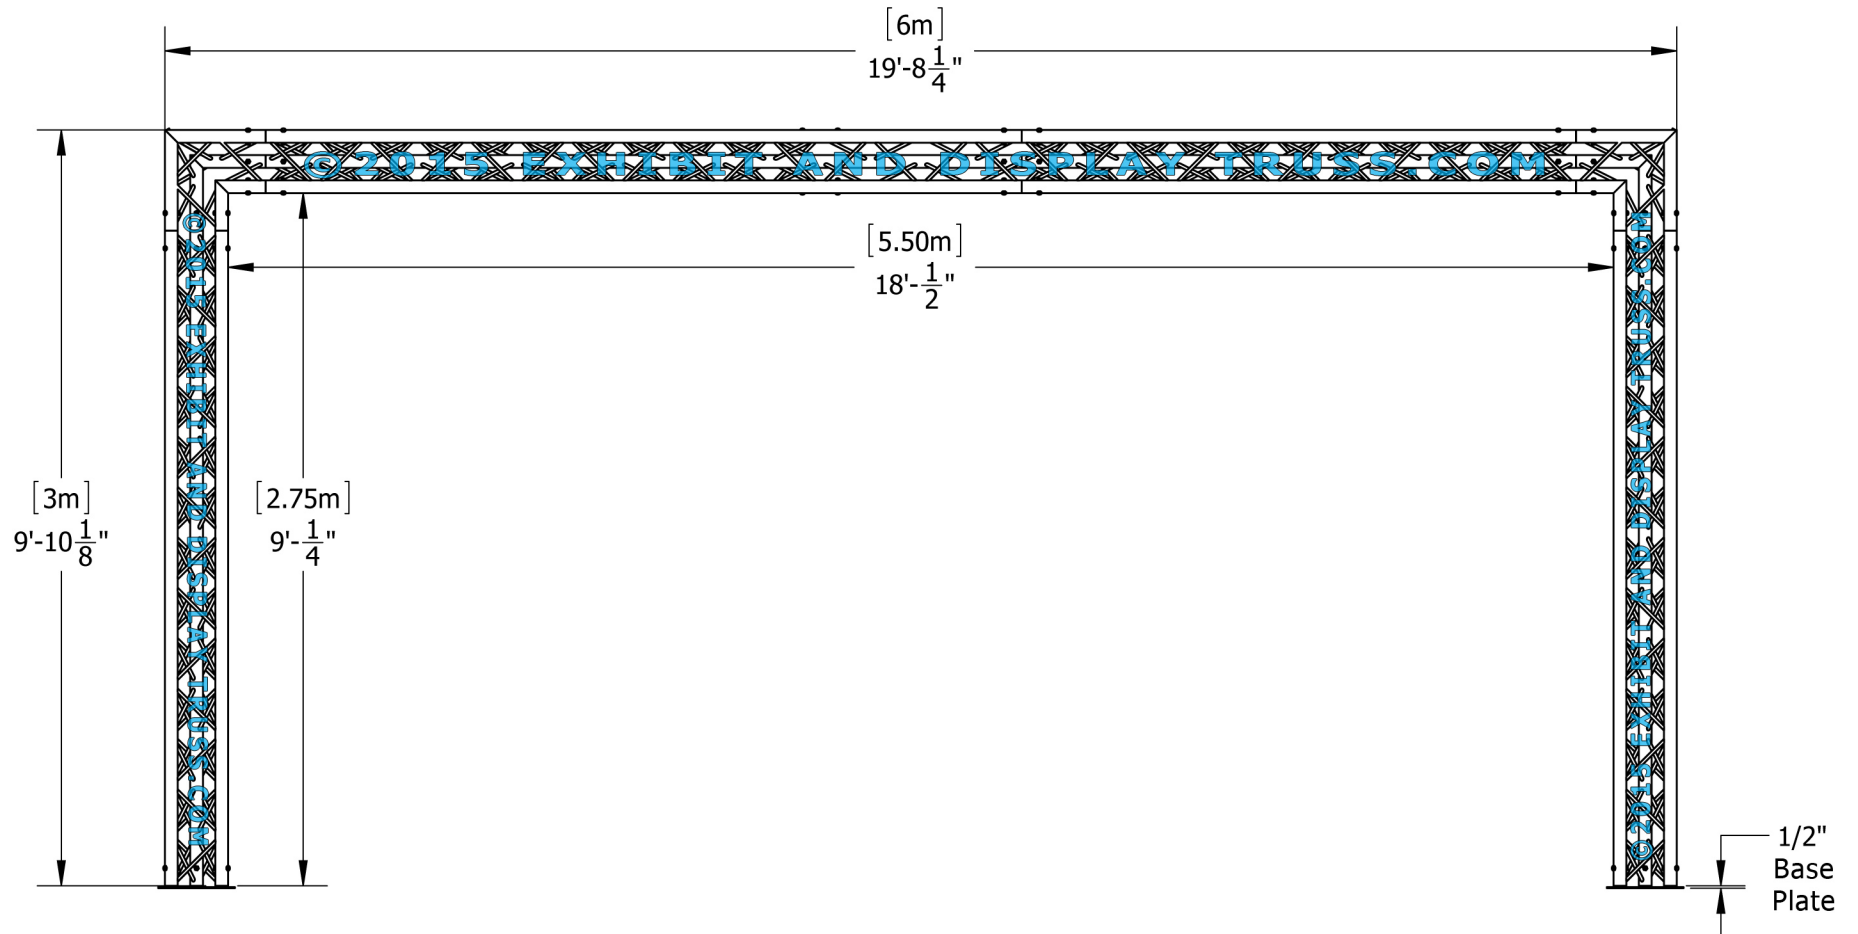

KIT: C21-103

10" Wide Aluminum Truss. 2" Chords with 1/2" Webs

©2015 EXHIBIT AND DISPLAY TRUSS.COM

Toll Free: 855-323-4866
Email: info@exhibitanddisplaytruss.com

ExhibitAndDisplayTruss.com

KIT: C21-103

10" Wide Aluminum Truss. 2" Chords with 1/2" Webs

©2015 EXHIBIT AND DISPLAY TRUSS.COM

EXPLODED VIEW

ITEM NO.	PART NUMBER	DESCRIPTION	QTY.
①	EDT10-BP3	Tri Base Plate (square)	4
②	EDT10-T2.2	2.2m Tri Truss	4
③	EDT10-T2.6	2.6m Tri Truss	4
④	EDT10-T3.0	3.0m Tri Truss	4
⑤	EDT10-T3W90L	3 Way 90° Junction "Left"	2
⑥	EDT10-T3W90R	3 Way 90° Junction "Right"	2

KIT: C21-103

10" Wide Aluminum Truss. 2" Chords with 1/2" Webs

©2015 EXHIBIT AND DISPLAY TRUSS.COM

Top View
Units: Feet & Inches
[Meters]

KIT: C21-103

10" Wide Aluminum Truss. 2" Chords with 1/2" Webs

©2015 EXHIBIT AND DISPLAY TRUSS.COM