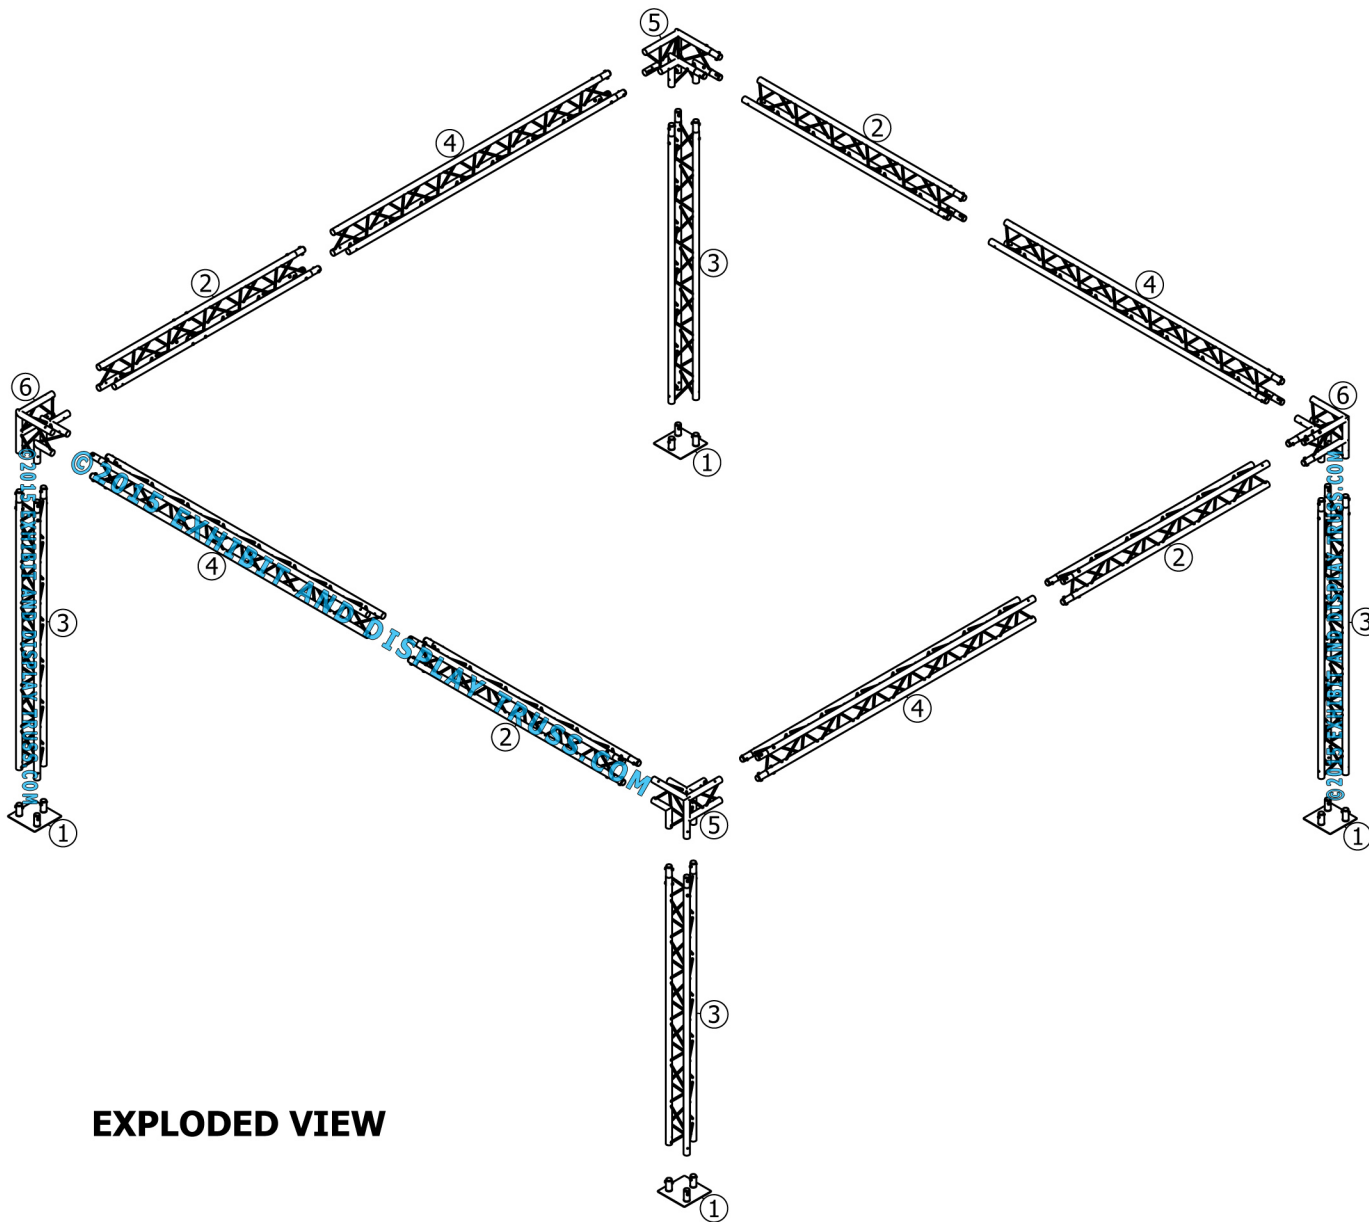

KIT: C21-103

10" Wide Aluminum Truss. 2" Chords with 1/2" Webs

©2015 EXHIBIT AND DISPLAY TRUSS.COM

Toll Free: 855-323-4866
Email: info@exhibitanddisplaytruss.com

ExhibitAndDisplayTruss.com

KIT: C21-103

10" Wide Aluminum Truss. 2" Chords with 1/2" Webs

©2015 EXHIBIT AND DISPLAY TRUSS.COM

EXPLODED VIEW

ITEM NO.	PART NUMBER	DESCRIPTION	QTY.
①	EDT10-BP3	Tri Base Plate (square)	4
②	EDT10-T2.2	2.2m Tri Truss	4
③	EDT10-T2.6	2.6m Tri Truss	4
④	EDT10-T3.0	3.0m Tri Truss	4
⑤	EDT10-T3W90L	3 Way 90° Junction "Left"	2
⑥	EDT10-T3W90R	3 Way 90° Junction "Right"	2

KIT: C21-103

10" Wide Aluminum Truss. 2" Chords with 1/2" Webs

©2015 EXHIBIT AND DISPLAY TRUSS.COM

Top View
Units: Feet & Inches
[Meters]

KIT: C21-103

10" Wide Aluminum Truss. 2" Chords with 1/2" Webs

©2015 EXHIBIT AND DISPLAY TRUSS.COM

Front View
Units: Feet & Inches
[Meters]