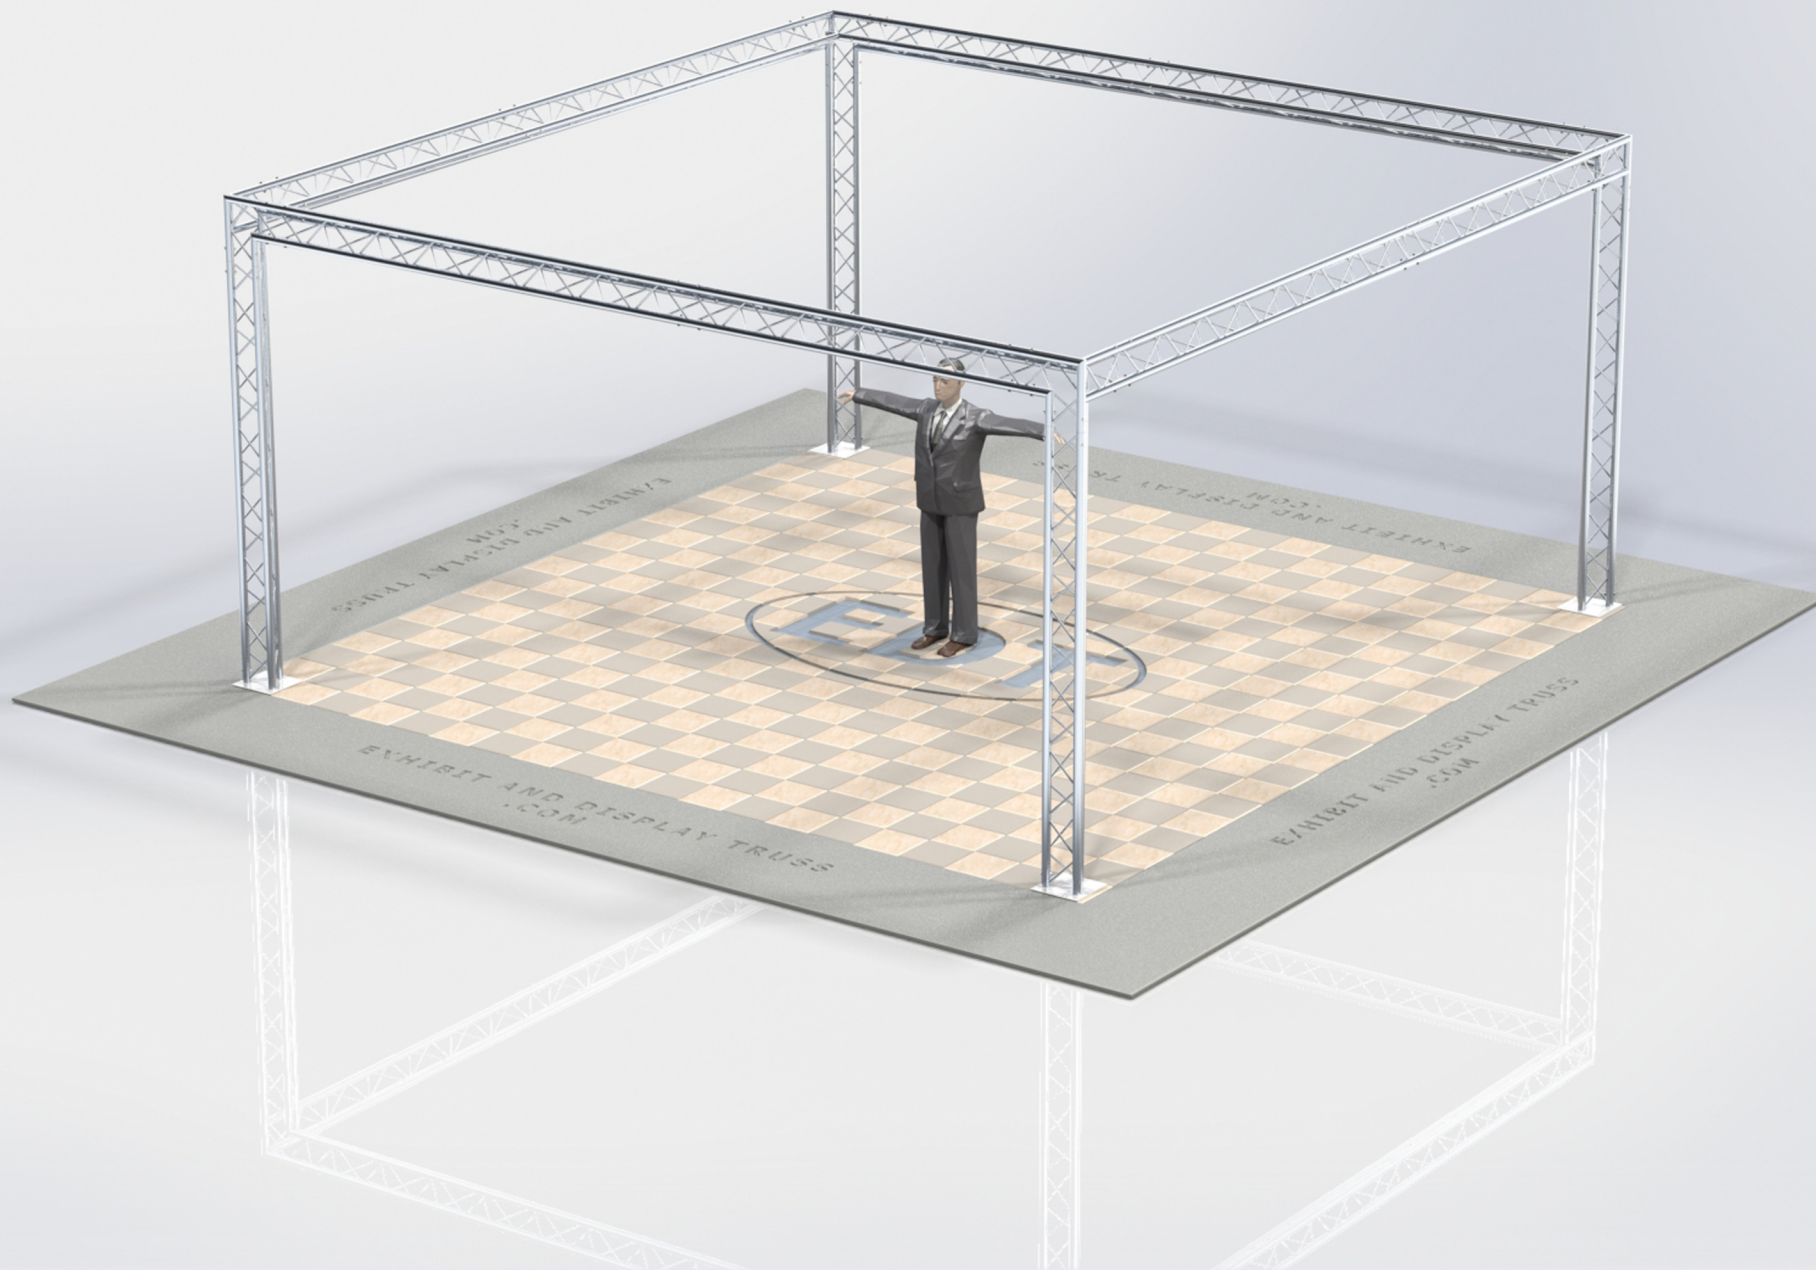

KIT: C21-103

10" Wide Aluminum Truss. 2" Chords with 1/2" Webs

©2015 EXHIBIT AND DISPLAY TRUSS.COM

Toll Free: 855-323-4866
Email: info@exhibitanddisplaytruss.com

ExhibitAndDisplayTruss.com

KIT: C21-103

10" Wide Aluminum Truss. 2" Chords with 1/2" Webs

©2015 EXHIBIT AND DISPLAY TRUSS.COM

EXPLODED VIEW

ITEM NO.	PART NUMBER	DESCRIPTION	QTY.
①	EDT10-BP3	Tri Base Plate (square)	4
②	EDT10-T2.2	2.2m Tri Truss	4
③	EDT10-T2.6	2.6m Tri Truss	4
④	EDT10-T3.0	3.0m Tri Truss	4
⑤	EDT10-T3W90L	3 Way 90° Junction "Left"	2
⑥	EDT10-T3W90R	3 Way 90° Junction "Right"	2

KIT: C21-103

10" Wide Aluminum Truss. 2" Chords with 1/2" Webs

©2015 EXHIBIT AND DISPLAY TRUSS.COM

Top View
Units: Feet & Inches
[Meters]

KIT: C21-103

10" Wide Aluminum Truss. 2" Chords with 1/2" Webs

©2015 EXHIBIT AND DISPLAY TRUSS.COM

Front View
Units: Feet & Inches
[Meters]