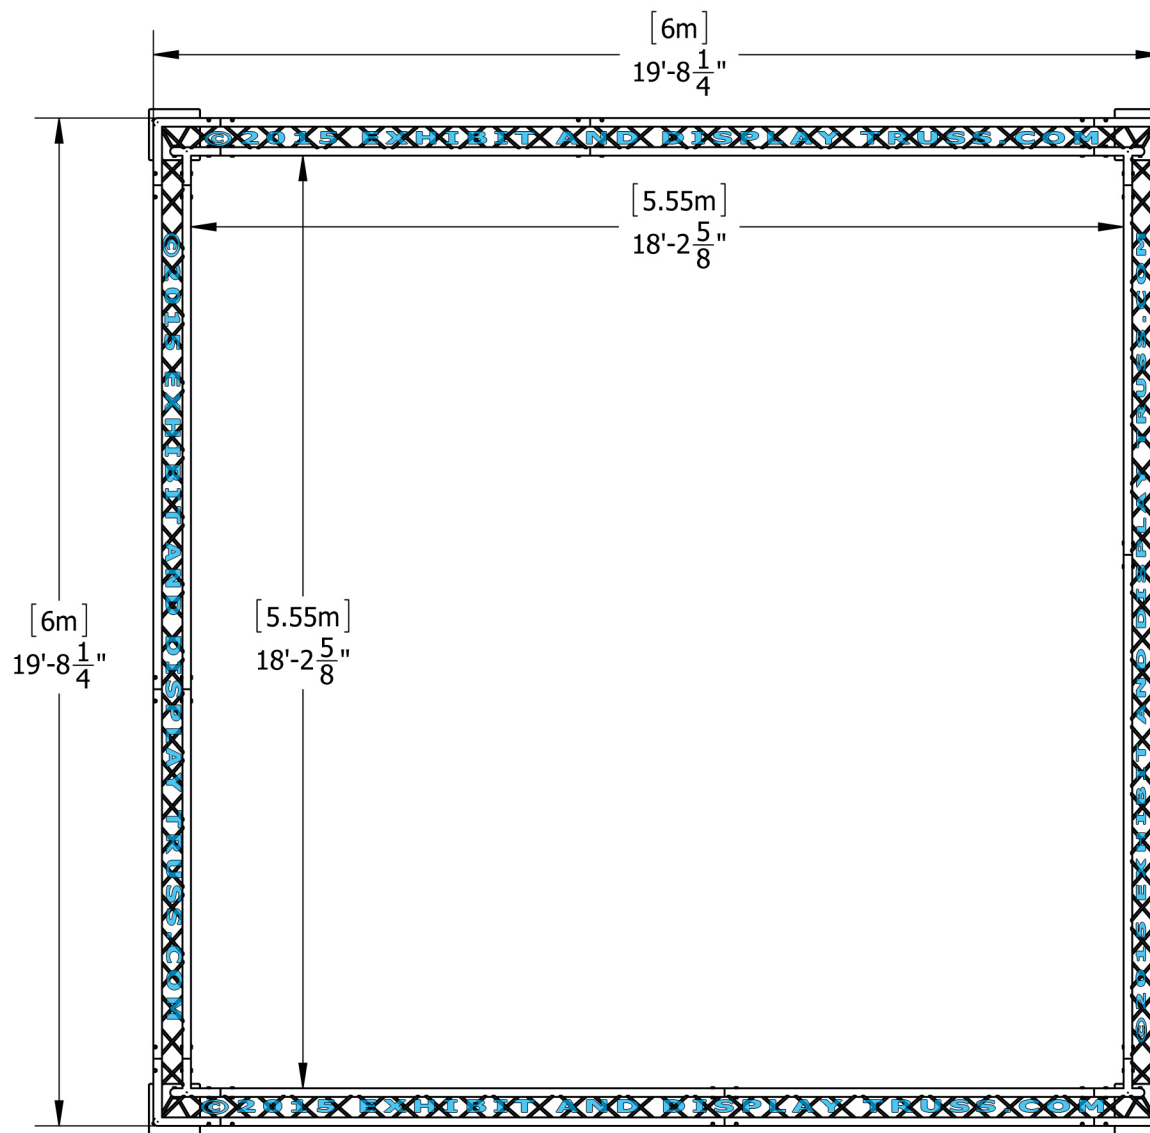

KIT: C21-103

10" Wide Aluminum Truss. 2" Chords with 1/2" Webs

©2015 EXHIBIT AND DISPLAY TRUSS.COM

Toll Free: 855-323-4866
Email: info@exhibitanddisplaytruss.com

ExhibitAndDisplayTruss.com

KIT: C21-103

10" Wide Aluminum Truss. 2" Chords with 1/2" Webs

©2015 EXHIBIT AND DISPLAY TRUSS.COM

EXPLODED VIEW

ITEM NO.	PART NUMBER	DESCRIPTION	QTY.
①	EDT10-BP3	Tri Base Plate (square)	4
②	EDT10-T2.2	2.2m Tri Truss	4
③	EDT10-T2.6	2.6m Tri Truss	4
④	EDT10-T3.0	3.0m Tri Truss	4
⑤	EDT10-T3W90L	3 Way 90° Junction "Left"	2
⑥	EDT10-T3W90R	3 Way 90° Junction "Right"	2

KIT: C21-103

10" Wide Aluminum Truss. 2" Chords with 1/2" Webs

©2015 EXHIBIT AND DISPLAY TRUSS.COM

Top View
Units: Feet & Inches
[Meters]

KIT: C21-103

10" Wide Aluminum Truss. 2" Chords with 1/2" Webs

©2015 EXHIBIT AND DISPLAY TRUSS.COM

Front View
Units: Feet & Inches
[Meters]