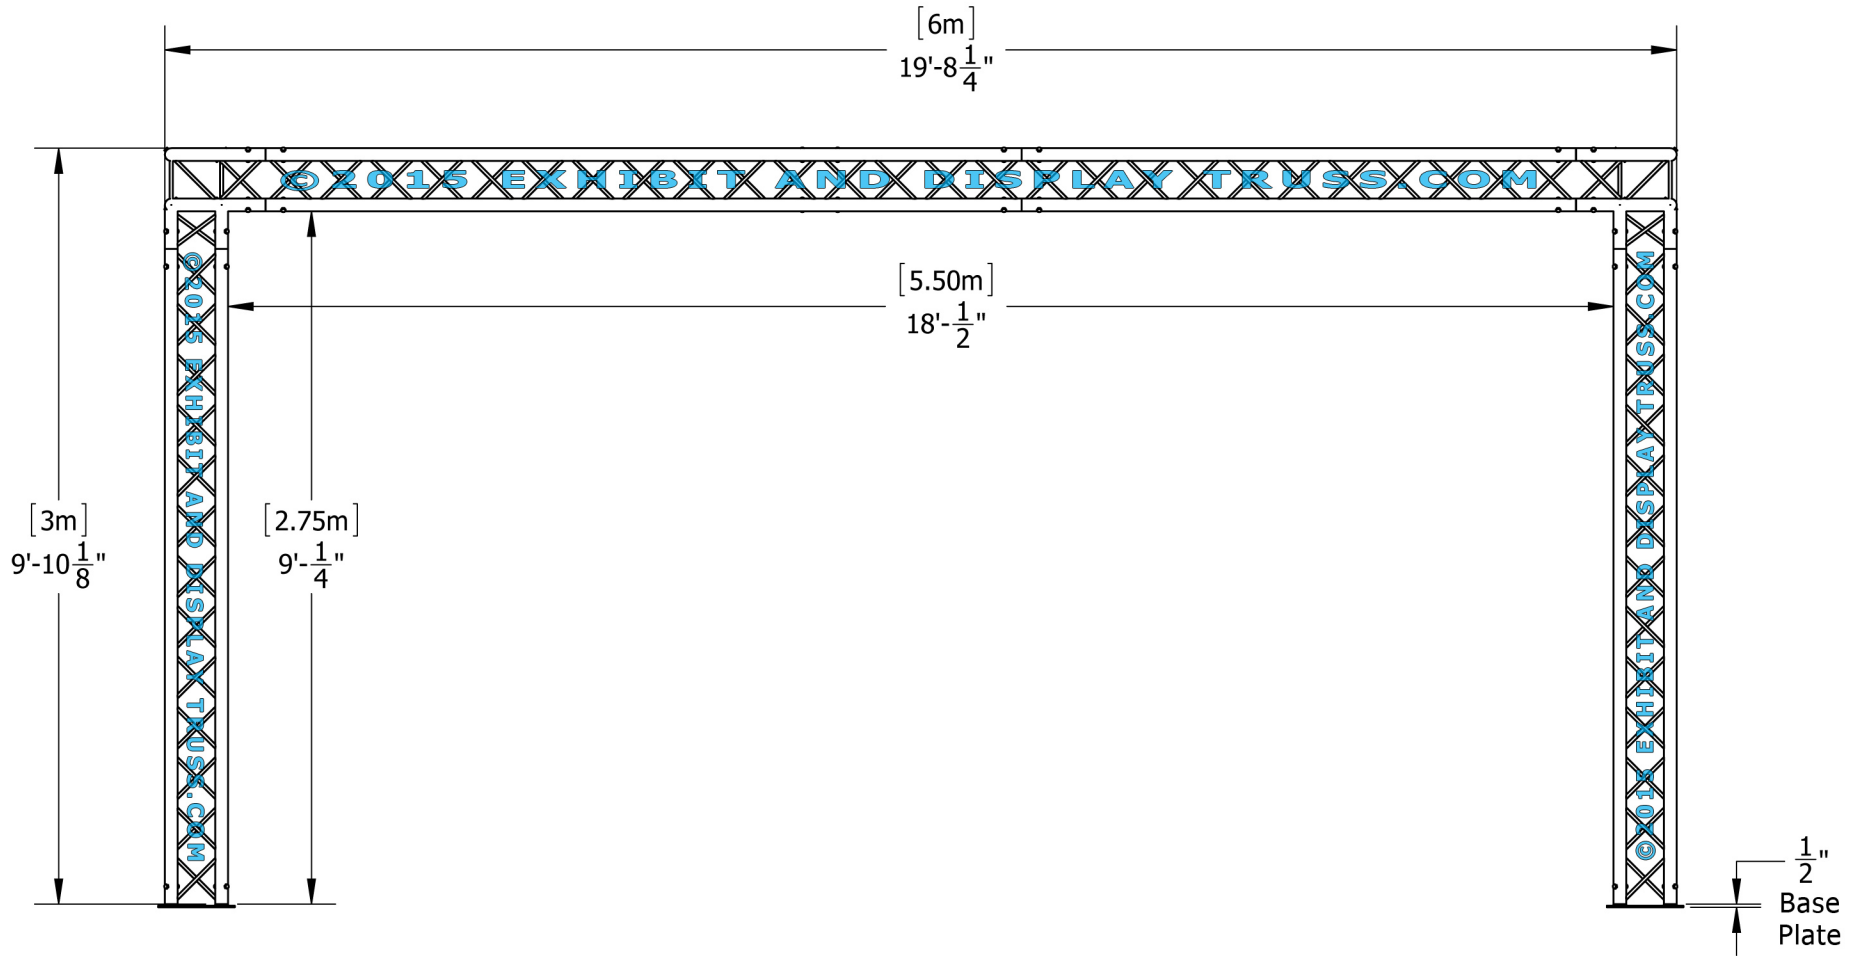

©2015 EXHIBIT AND DISPLAY TRUSS.COM

EXPLODED VIEW

ITEM NO.	PART NUMBER	DESCRIPTION	QTY.
①	EDT10-BP4	Box Base Plate	4
②	EDT10-B2.2	2.2m Box Truss	4
③	EDT10-B2.6	2.6m Box Truss	4
④	EDT10-B3.0	3.0m Box Truss	4
⑤	EDT10-B3W90	3 Way 90° Junction	4

Toll Free: 855-323-4866
 Email: info@exhibitanddisplaytruss.com

ExhibitAndDisplayTruss.com

KIT: C21-104

10" Wide Aluminum Truss. 2" Chords with 1/2" Webs

©2015 EXHIBIT AND DISPLAY TRUSS.COM

Top View
Units: Feet & Inches
[Meters]

KIT: C21-104

10" Wide Aluminum Truss. 2" Chords with 1/2" Webs

©2015 EXHIBIT AND DISPLAY TRUSS.COM

Front View
Units: Feet & Inches
[Meters]