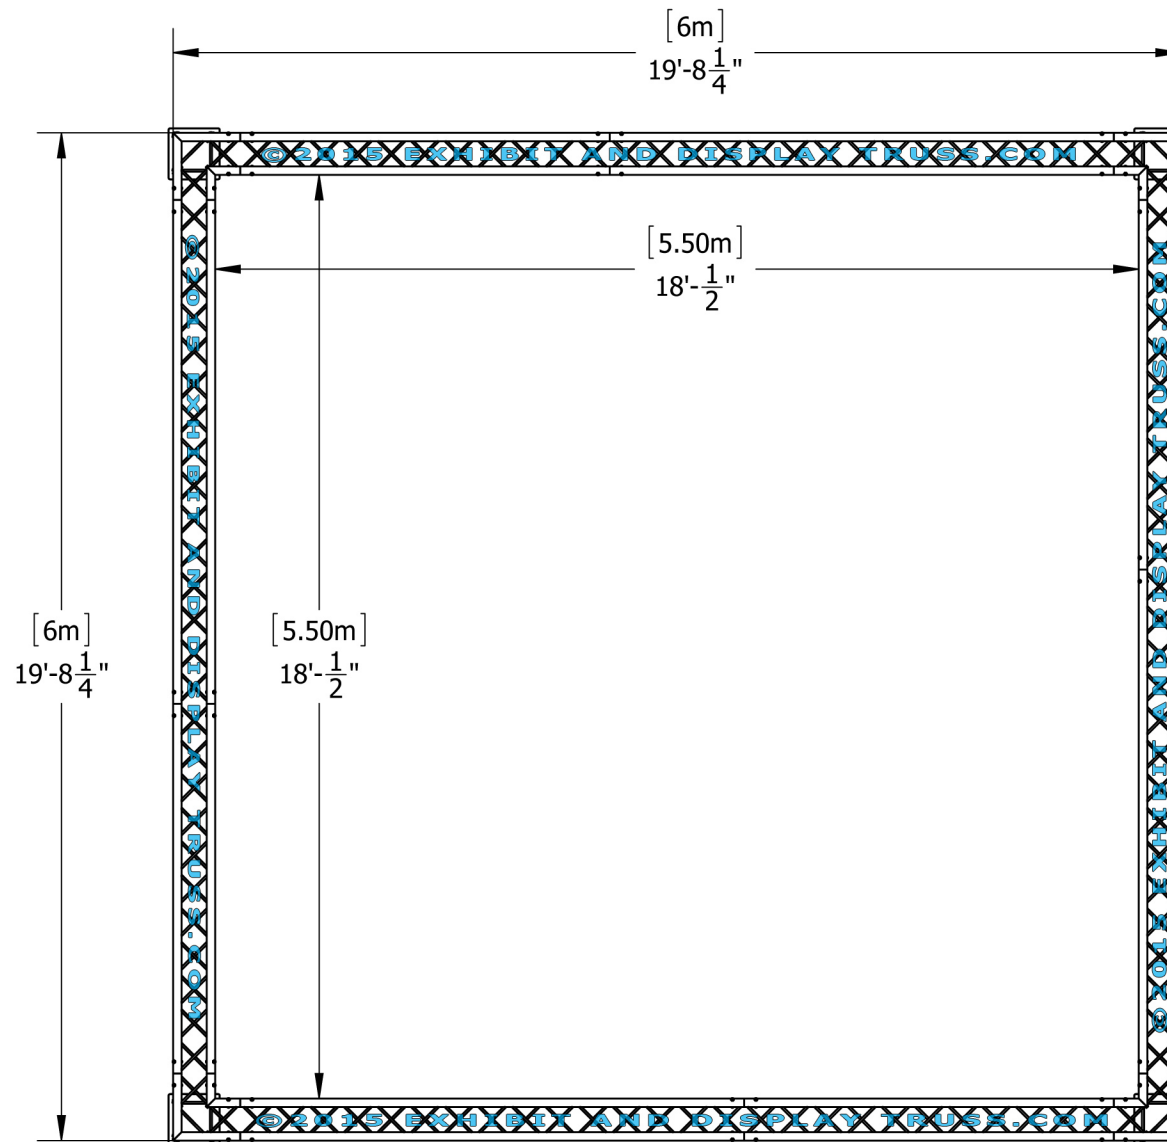

KIT: C21-104

10" Wide Aluminum Truss. 2" Chords with 1/2" Webs

©2015 EXHIBIT AND DISPLAY TRUSS.COM

Toll Free: 855-323-4866
Email: info@exhibitanddisplaytruss.com

ExhibitAndDisplayTruss.com

KIT: C21-104

10" Wide Aluminum Truss. 2" Chords with 1/2" Webs

©2015 EXHIBIT AND DISPLAY TRUSS.COM

EXPLODED VIEW

ITEM NO.	PART NUMBER	DESCRIPTION	QTY.
①	EDT10-BP4	Box Base Plate	4
②	EDT10-B2.2	2.2m Box Truss	4
③	EDT10-B2.6	2.6m Box Truss	4
④	EDT10-B3.0	3.0m Box Truss	4
⑤	EDT10-B3W90	3 Way 90° Junction	4

Toll Free: 855-323-4866
 Email: info@exhibitanddisplaytruss.com

ExhibitAndDisplayTruss.com

KIT: C21-104

10" Wide Aluminum Truss. 2" Chords with 1/2" Webs

©2015 EXHIBIT AND DISPLAY TRUSS.COM

Top View
Units: Feet & Inches
[Meters]

KIT: C21-104

10" Wide Aluminum Truss. 2" Chords with 1/2" Webs

©2015 EXHIBIT AND DISPLAY TRUSS.COM

Front View
Units: Feet & Inches
[Meters]