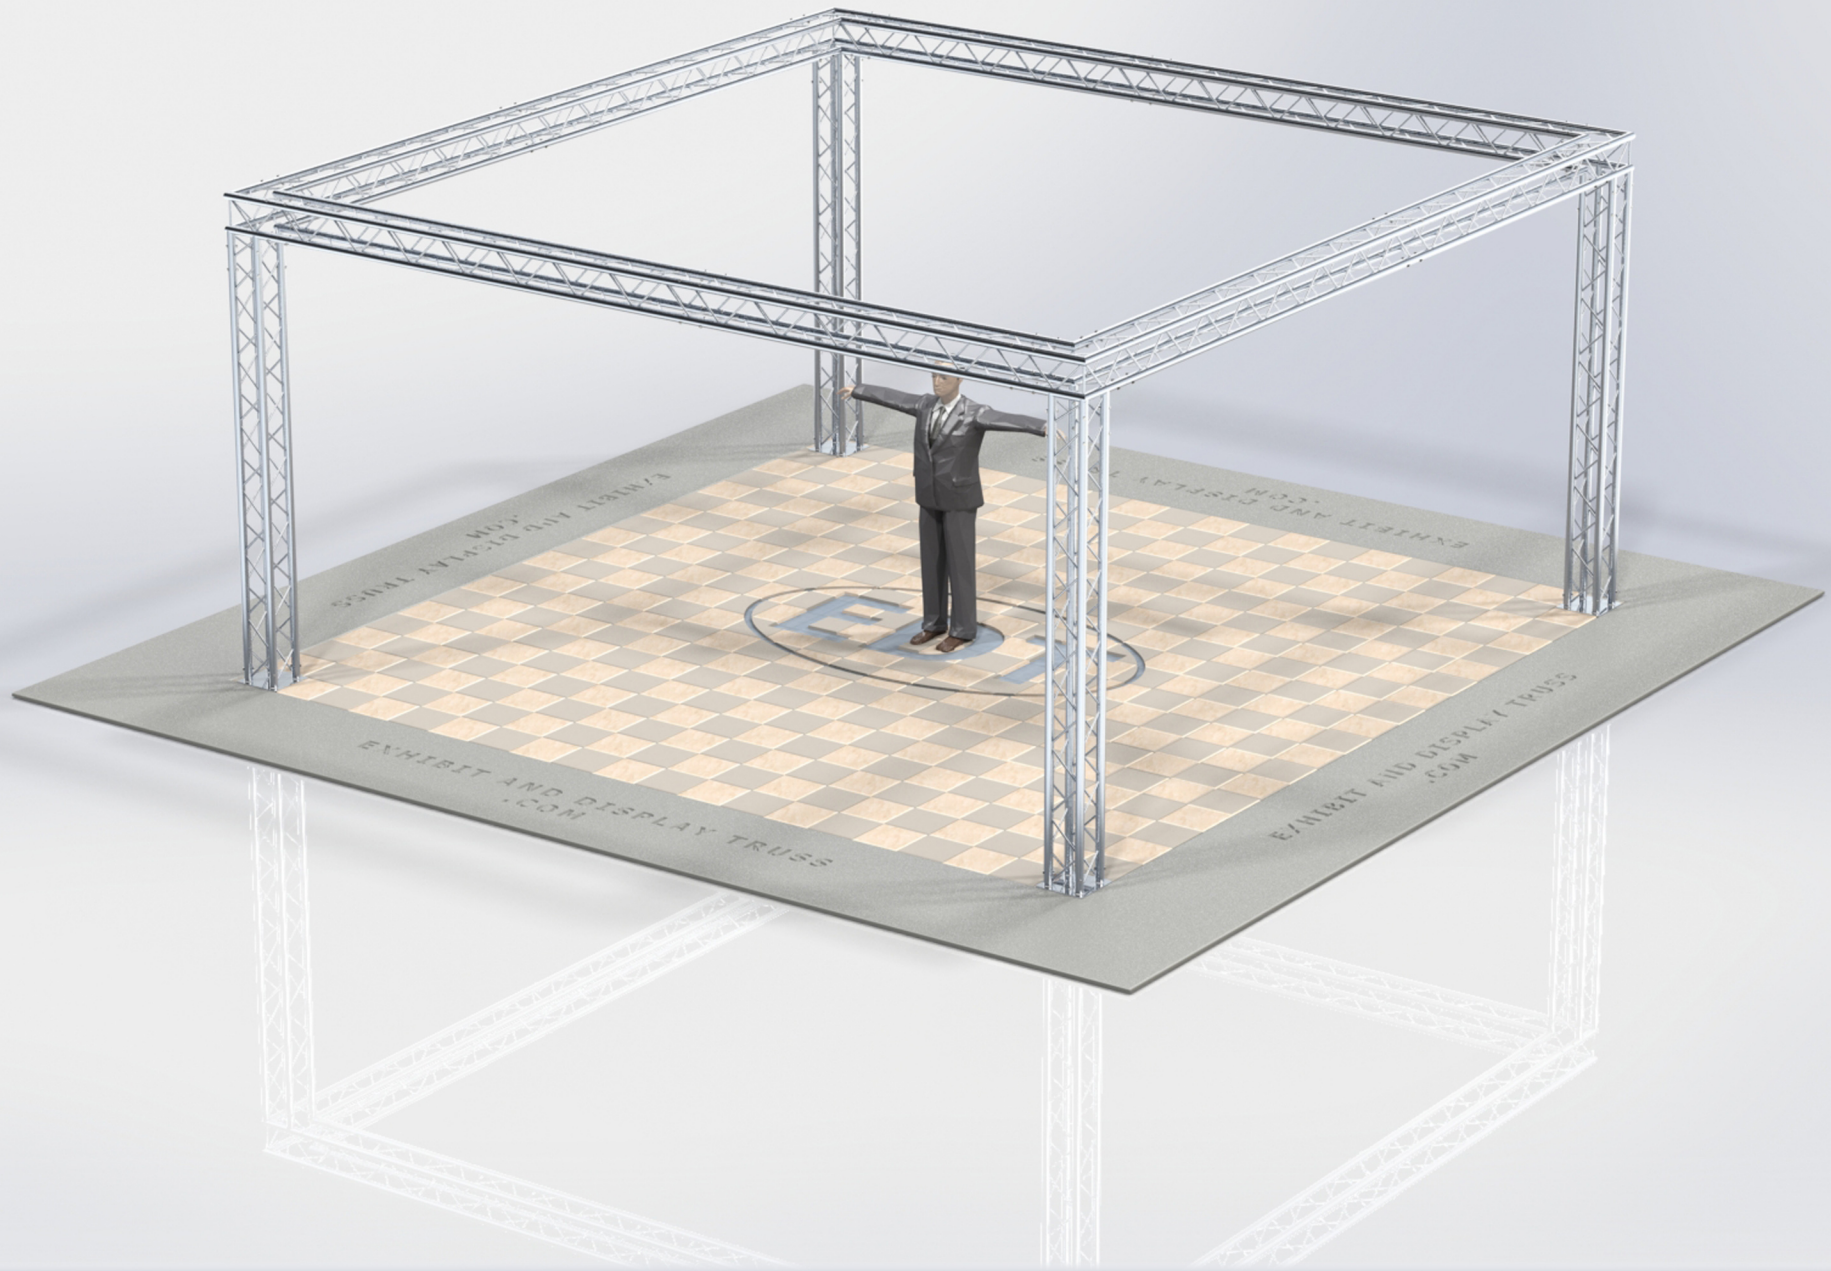

KIT: C21-104

10" Wide Aluminum Truss. 2" Chords with 1/2" Webs

©2015 EXHIBIT AND DISPLAY TRUSS.COM

Toll Free: 855-323-4866
Email: info@exhibitanddisplaytruss.com

ExhibitAndDisplayTruss.com

KIT: C21-104

10" Wide Aluminum Truss. 2" Chords with 1/2" Webs

©2015 EXHIBIT AND DISPLAY TRUSS.COM

EXPLODED VIEW

ITEM NO.	PART NUMBER	DESCRIPTION	QTY.
①	EDT10-BP4	Box Base Plate	4
②	EDT10-B2.2	2.2m Box Truss	4
③	EDT10-B2.6	2.6m Box Truss	4
④	EDT10-B3.0	3.0m Box Truss	4
⑤	EDT10-B3W90	3 Way 90° Junction	4

Toll Free: 855-323-4866
 Email: info@exhibitanddisplaytruss.com

ExhibitAndDisplayTruss.com

KIT: C21-104

10" Wide Aluminum Truss. 2" Chords with 1/2" Webs

©2015 EXHIBIT AND DISPLAY TRUSS.COM

Top View
Units: Feet & Inches
[Meters]

KIT: C21-104

10" Wide Aluminum Truss. 2" Chords with 1/2" Webs

©2015 EXHIBIT AND DISPLAY TRUSS.COM

Front View
Units: Feet & Inches
[Meters]