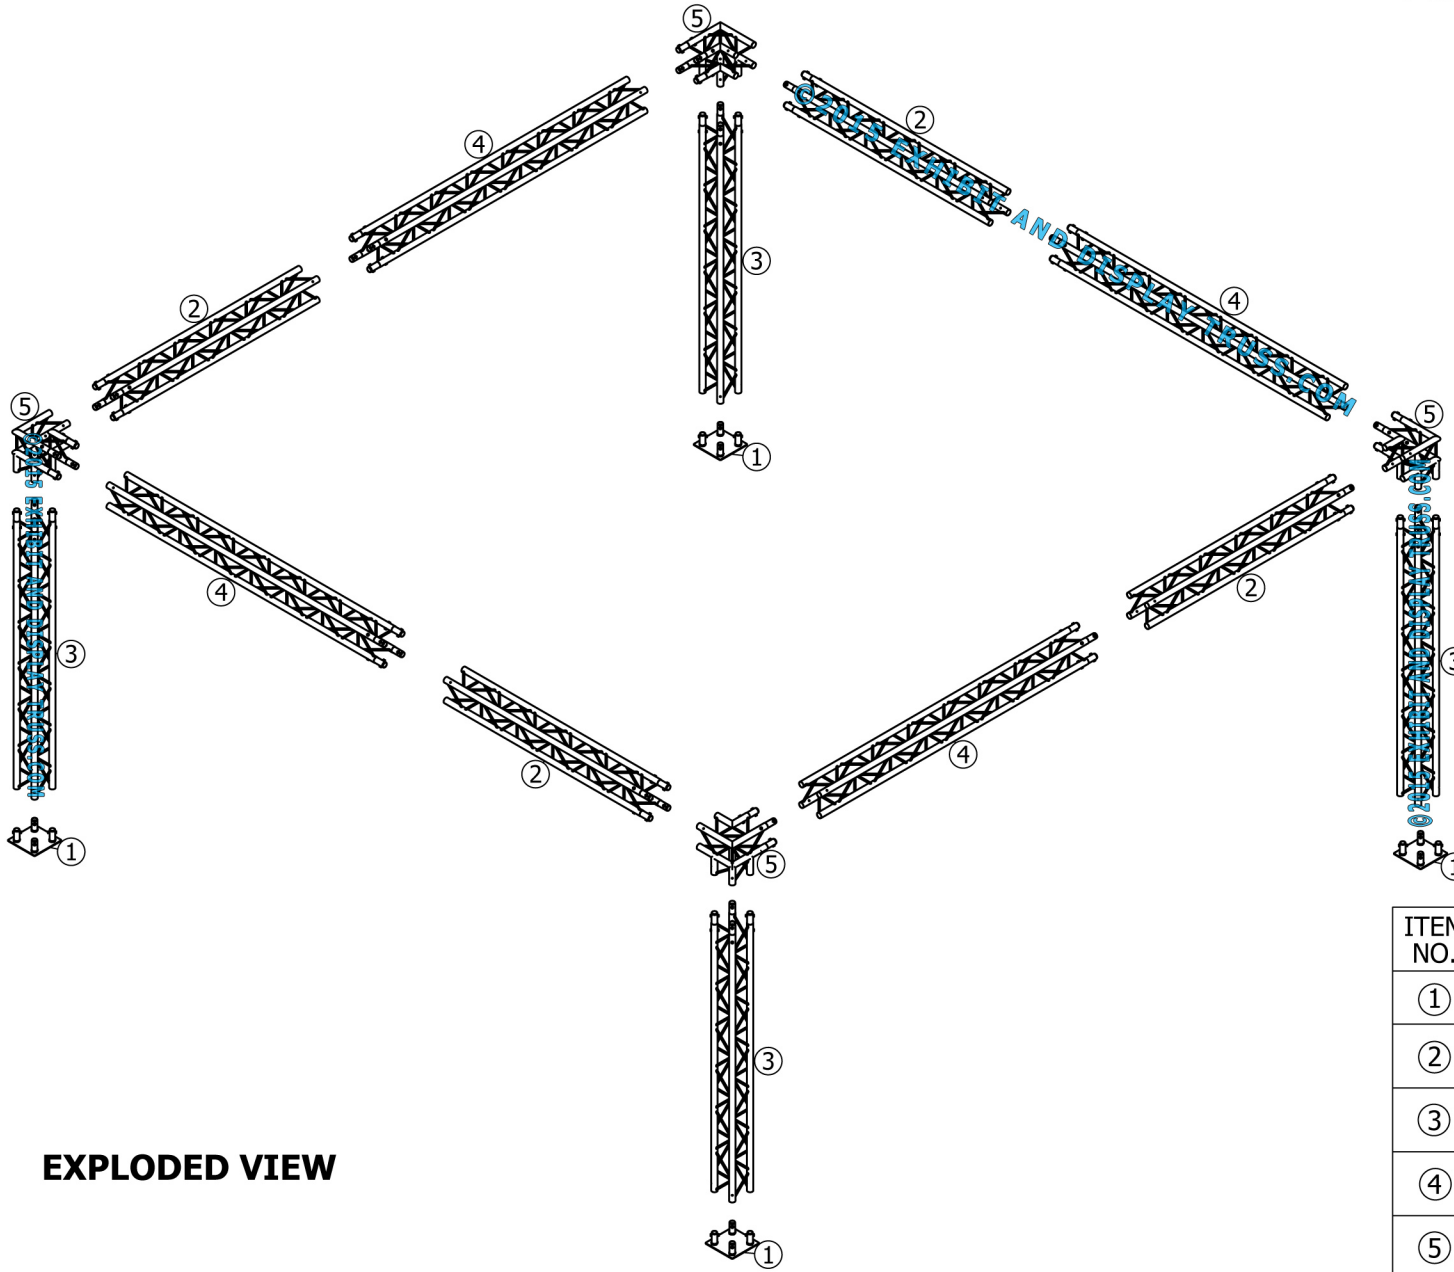

KIT: C21-104

10" Wide Aluminum Truss. 2" Chords with 1/2" Webs

©2015 EXHIBIT AND DISPLAY TRUSS.COM

Toll Free: 855-323-4866
Email: info@exhibitanddisplaytruss.com

ExhibitAndDisplayTruss.com

KIT: C21-104

10" Wide Aluminum Truss. 2" Chords with 1/2" Webs

©2015 EXHIBIT AND DISPLAY TRUSS.COM

EXPLODED VIEW

ITEM NO.	PART NUMBER	DESCRIPTION	QTY.
①	EDT10-BP4	Box Base Plate	4
②	EDT10-B2.2	2.2m Box Truss	4
③	EDT10-B2.6	2.6m Box Truss	4
④	EDT10-B3.0	3.0m Box Truss	4
⑤	EDT10-B3W90	3 Way 90° Junction	4

Toll Free: 855-323-4866
 Email: info@exhibitanddisplaytruss.com

ExhibitAndDisplayTruss.com

KIT: C21-104

10" Wide Aluminum Truss. 2" Chords with 1/2" Webs

©2015 EXHIBIT AND DISPLAY TRUSS.COM

Top View
Units: Feet & Inches
[Meters]

KIT: C21-104

10" Wide Aluminum Truss. 2" Chords with 1/2" Webs

©2015 EXHIBIT AND DISPLAY TRUSS.COM

Front View
Units: Feet & Inches
[Meters]