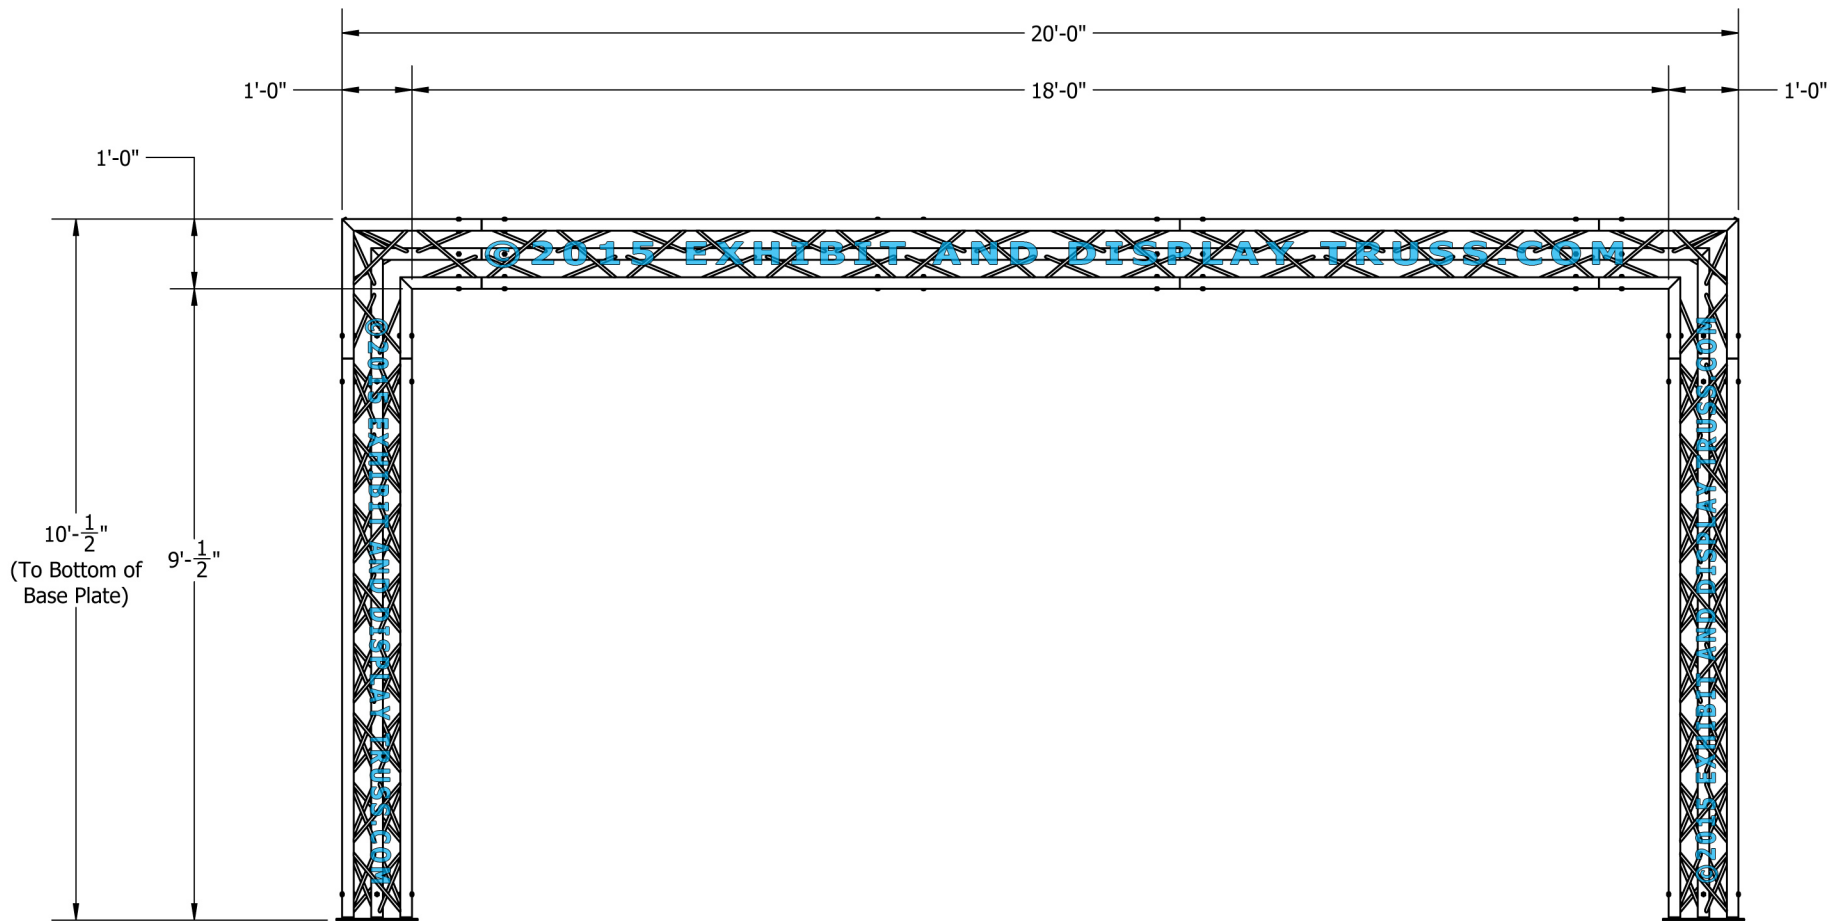

©2015 EXHIBIT AND DISPLAY TRUSS.COM

©2015 EXHIBIT AND DISPLAY TRUSS.COM

EXPLODED VIEW

| ITEM NO. | PART NUMBER | DESCRIPTION | QTY. |
|----------|--------------|----------------------------|------|
| ① | EDT12-BP3 | Tri Base Plate (square) | 4 |
| ② | EDT12-T6 | 6'-0" Tri Truss | 4 |
| ③ | EDT12-T8 | 8'-0" Tri Truss | 4 |
| ④ | EDT12-T10 | 10'-0" Tri Truss | 4 |
| ⑤ | EDT12-T3W90R | 3 Way 90° Junction "Right" | 2 |
| ⑥ | EDT12-T3W90L | 3 Way 90° Junction "Left" | 2 |

Toll Free: 855-323-4866
 Email: info@exhibitanddisplaytruss.com

ExhibitAndDisplayTruss.com

KIT: C21-123

12" Wide Aluminum Truss. 2" Chords with 1/2" Webs

©2015 EXHIBIT AND DISPLAY TRUSS.COM

TOP VIEW
UNITS: FEET & INCHES

©2015 EXHIBIT AND DISPLAY TRUSS.COM

KIT: C21-123

12" Wide Aluminum Truss. 2" Chords with 1/2" Webs

©2015 EXHIBIT AND DISPLAY TRUSS.COM

FRONT VIEW
UNITS: FEET & INCHES

©2015 EXHIBIT AND DISPLAY TRUSS.COM