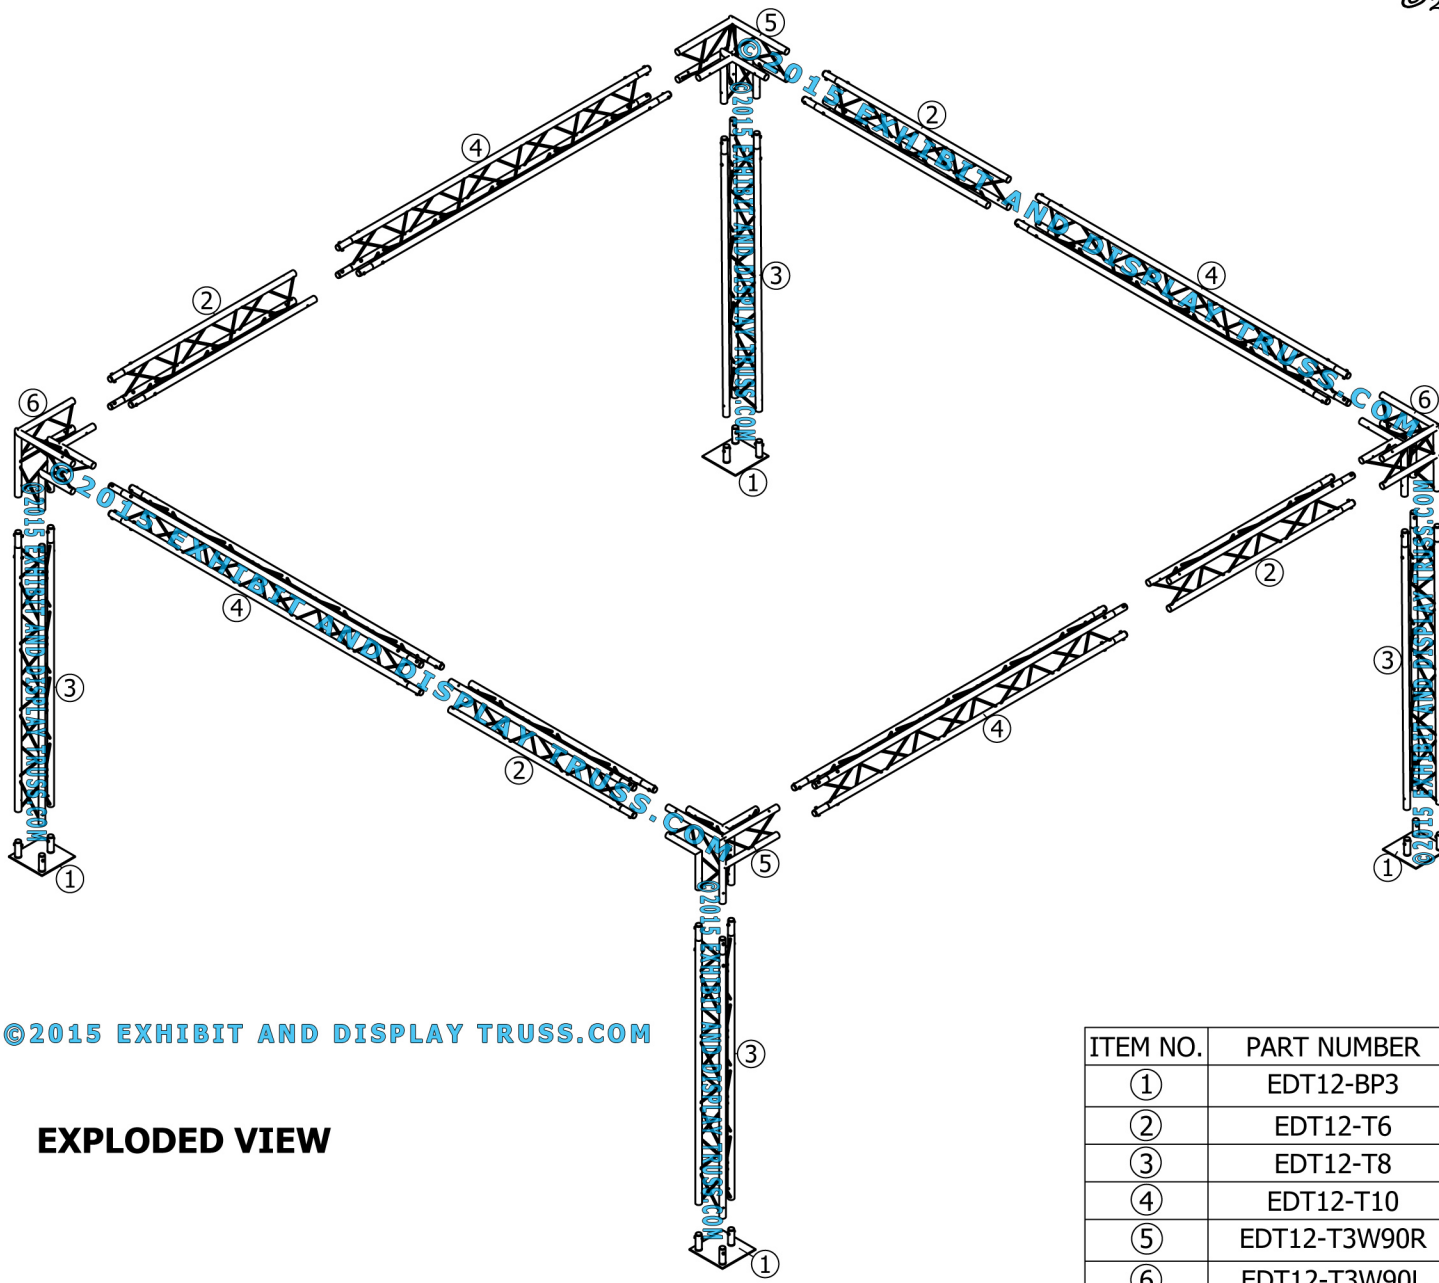

KIT: C21-123

12" Wide Aluminum Truss. 2" Chords with 1/2" Webs

©2015 EXHIBIT AND DISPLAY TRUSS.COM

Toll Free: 855-323-4866
Email: info@exhibitanddisplaytruss.com

ExhibitAndDisplayTruss.com

KIT: C21-123

12" Wide Aluminum Truss. 2" Chords with 1/2" Webs

©2015 EXHIBIT AND DISPLAY TRUSS.COM

©2015 EXHIBIT AND DISPLAY TRUSS.COM

EXPLODED VIEW

| ITEM NO. | PART NUMBER | DESCRIPTION | QTY. |
|----------|--------------|----------------------------|------|
| ① | EDT12-BP3 | Tri Base Plate (square) | 4 |
| ② | EDT12-T6 | 6'-0" Tri Truss | 4 |
| ③ | EDT12-T8 | 8'-0" Tri Truss | 4 |
| ④ | EDT12-T10 | 10'-0" Tri Truss | 4 |
| ⑤ | EDT12-T3W90R | 3 Way 90° Junction "Right" | 2 |
| ⑥ | EDT12-T3W90L | 3 Way 90° Junction "Left" | 2 |

Toll Free: 855-323-4866
 Email: info@exhibitanddisplaytruss.com

ExhibitAndDisplayTruss.com

KIT: C21-123

12" Wide Aluminum Truss. 2" Chords with 1/2" Webs

©2015 EXHIBIT AND DISPLAY TRUSS.COM

TOP VIEW
UNITS: FEET & INCHES

©2015 EXHIBIT AND DISPLAY TRUSS.COM

KIT: C21-123

12" Wide Aluminum Truss. 2" Chords with 1/2" Webs

©2015 EXHIBIT AND DISPLAY TRUSS.COM

FRONT VIEW
UNITS: FEET & INCHES

©2015 EXHIBIT AND DISPLAY TRUSS.COM