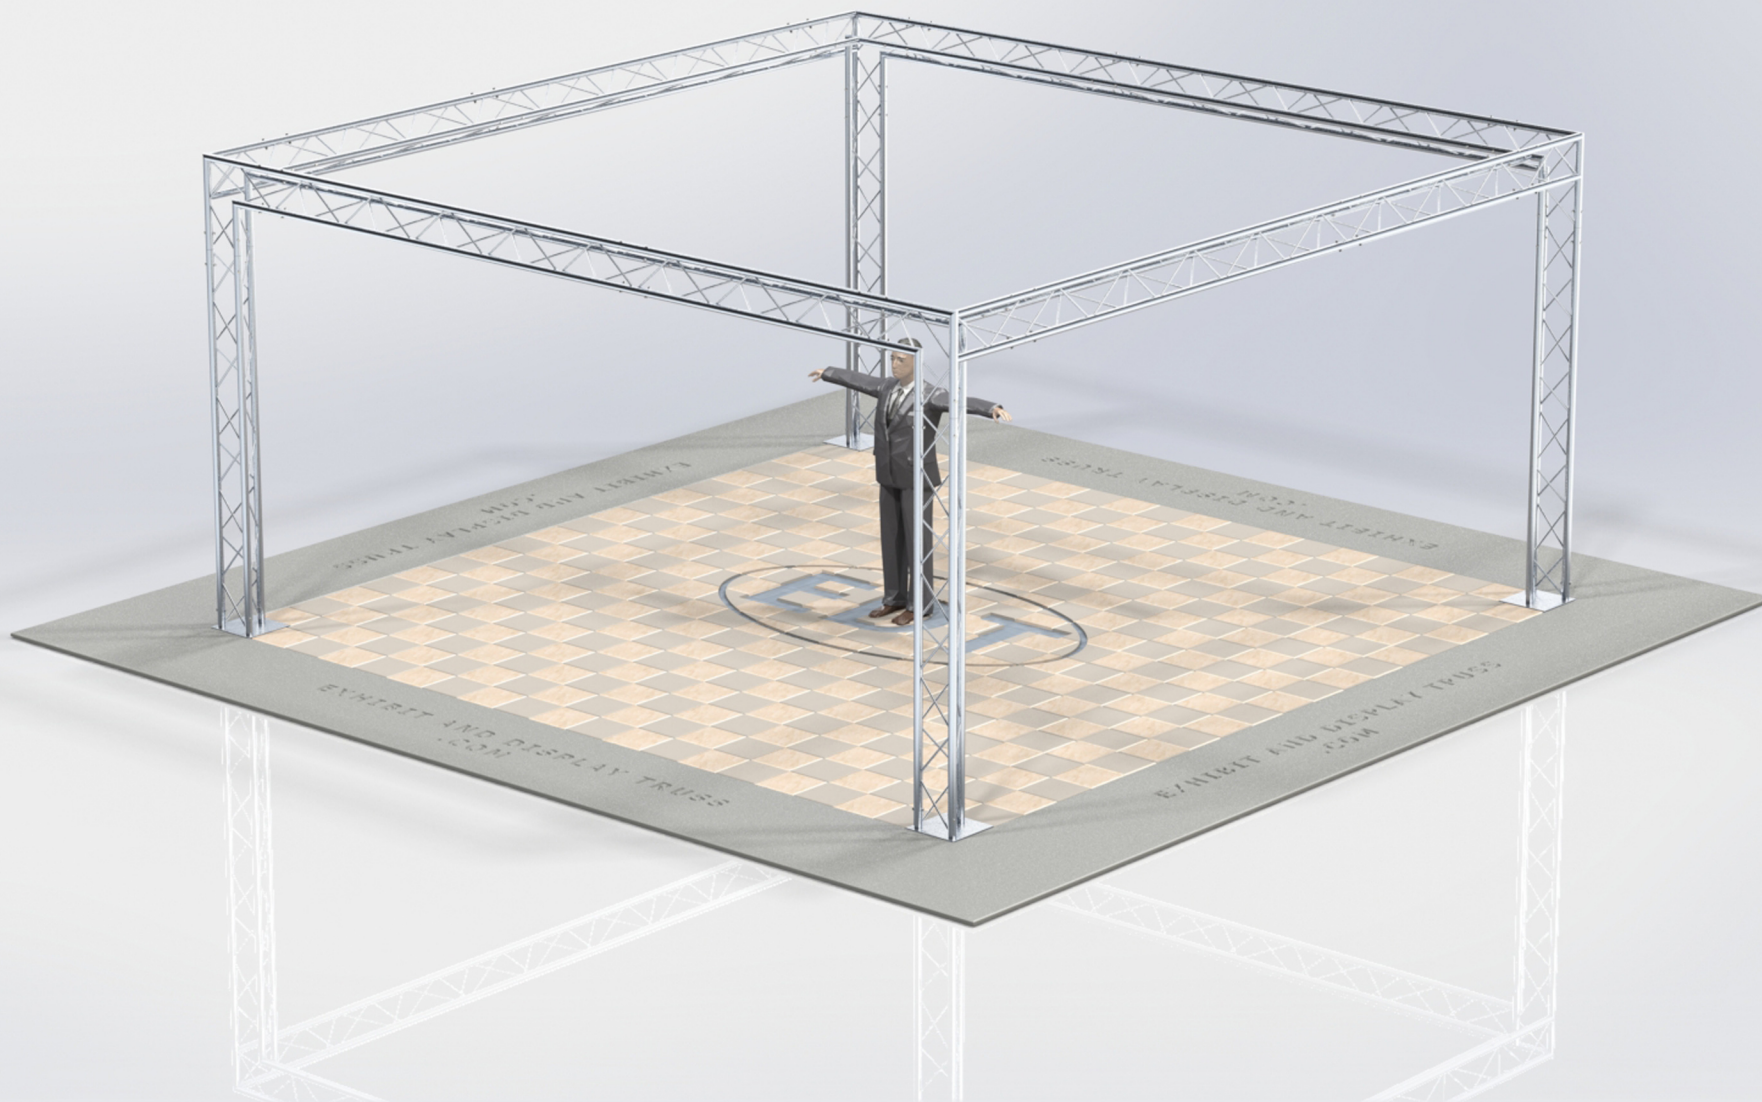

KIT: C21-123

12" Wide Aluminum Truss. 2" Chords with 1/2" Webs

©2015 EXHIBIT AND DISPLAY TRUSS.COM

Toll Free: 855-323-4866
Email: info@exhibitanddisplaytruss.com

ExhibitAndDisplayTruss.com

KIT: C21-123

12" Wide Aluminum Truss. 2" Chords with 1/2" Webs

©2015 EXHIBIT AND DISPLAY TRUSS.COM

©2015 EXHIBIT AND DISPLAY TRUSS.COM

EXPLODED VIEW

| ITEM NO. | PART NUMBER | DESCRIPTION | QTY. |
|----------|--------------|----------------------------|------|
| ① | EDT12-BP3 | Tri Base Plate (square) | 4 |
| ② | EDT12-T6 | 6'-0" Tri Truss | 4 |
| ③ | EDT12-T8 | 8'-0" Tri Truss | 4 |
| ④ | EDT12-T10 | 10'-0" Tri Truss | 4 |
| ⑤ | EDT12-T3W90R | 3 Way 90° Junction "Right" | 2 |
| ⑥ | EDT12-T3W90L | 3 Way 90° Junction "Left" | 2 |

Toll Free: 855-323-4866
 Email: info@exhibitanddisplaytruss.com

ExhibitAndDisplayTruss.com

KIT: C21-123

12" Wide Aluminum Truss. 2" Chords with 1/2" Webs

©2015 EXHIBIT AND DISPLAY TRUSS.COM

TOP VIEW
UNITS: FEET & INCHES

©2015 EXHIBIT AND DISPLAY TRUSS.COM

KIT: C21-123

12" Wide Aluminum Truss. 2" Chords with 1/2" Webs

©2015 EXHIBIT AND DISPLAY TRUSS.COM

FRONT VIEW
UNITS: FEET & INCHES

©2015 EXHIBIT AND DISPLAY TRUSS.COM