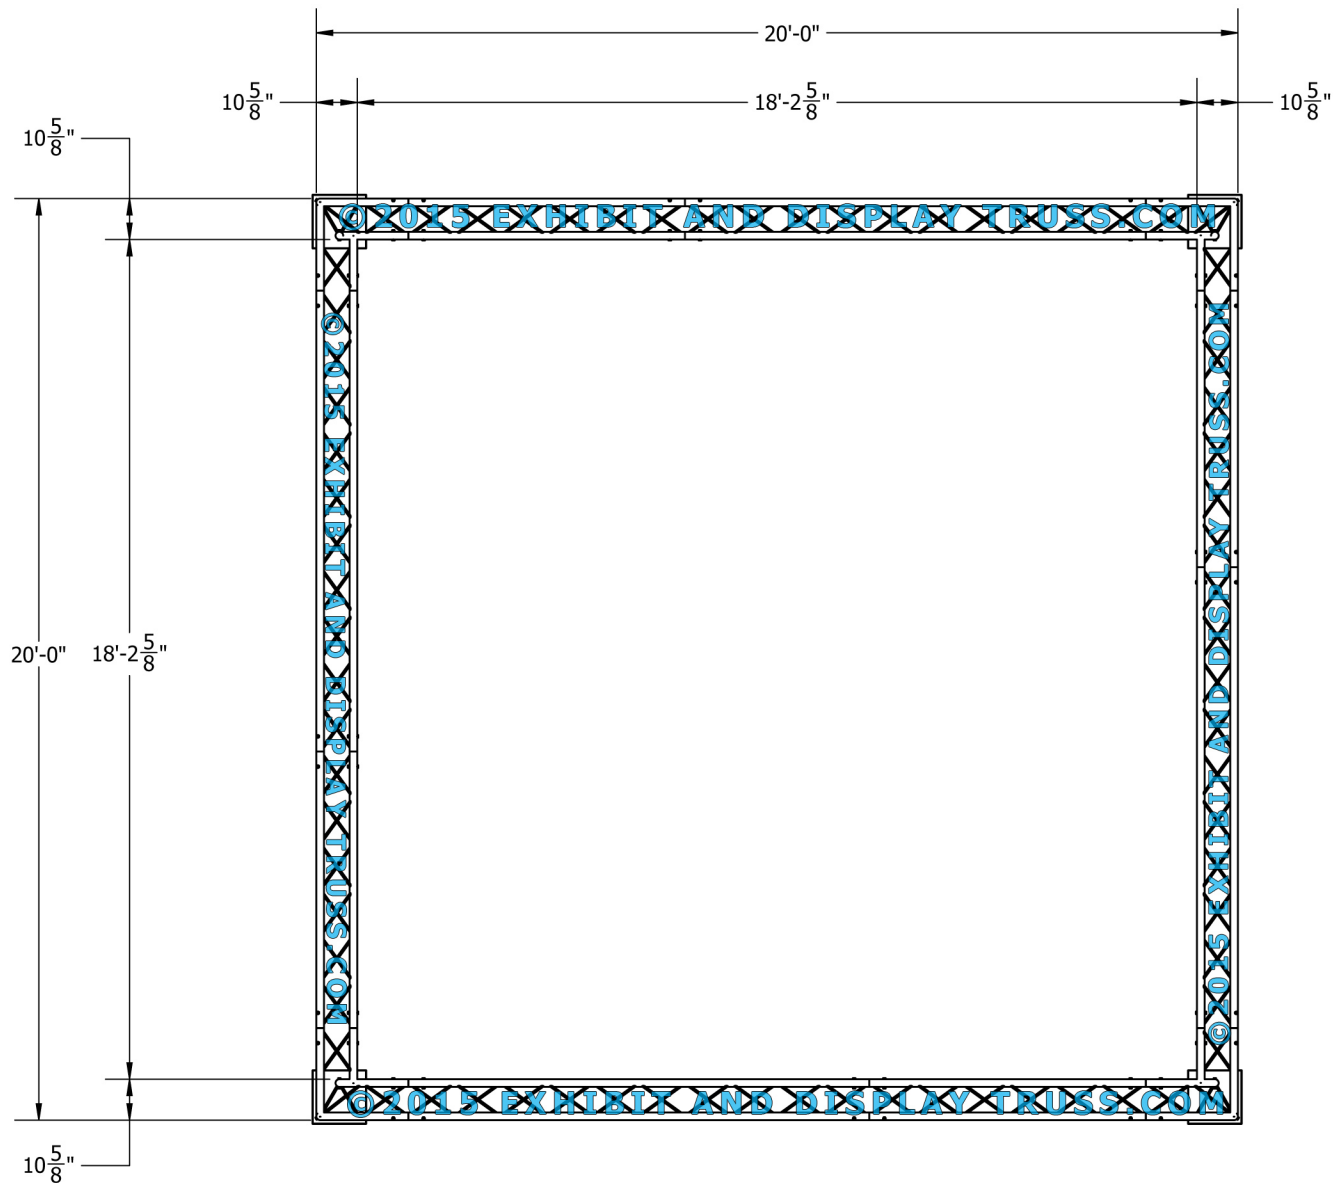

KIT: C21-123

12" Wide Aluminum Truss. 2" Chords with 1/2" Webs

©2015 EXHIBIT AND DISPLAY TRUSS.COM

Toll Free: 855-323-4866
Email: info@exhibitanddisplaytruss.com

ExhibitAndDisplayTruss.com

KIT: C21-123

12" Wide Aluminum Truss. 2" Chords with 1/2" Webs

©2015 EXHIBIT AND DISPLAY TRUSS.COM

©2015 EXHIBIT AND DISPLAY TRUSS.COM

EXPLODED VIEW

| ITEM NO. | PART NUMBER | DESCRIPTION | QTY. |
|----------|--------------|----------------------------|------|
| ① | EDT12-BP3 | Tri Base Plate (square) | 4 |
| ② | EDT12-T6 | 6'-0" Tri Truss | 4 |
| ③ | EDT12-T8 | 8'-0" Tri Truss | 4 |
| ④ | EDT12-T10 | 10'-0" Tri Truss | 4 |
| ⑤ | EDT12-T3W90R | 3 Way 90° Junction "Right" | 2 |
| ⑥ | EDT12-T3W90L | 3 Way 90° Junction "Left" | 2 |

Toll Free: 855-323-4866
 Email: info@exhibitanddisplaytruss.com

ExhibitAndDisplayTruss.com

KIT: C21-123

12" Wide Aluminum Truss. 2" Chords with 1/2" Webs

©2015 EXHIBIT AND DISPLAY TRUSS.COM

TOP VIEW
UNITS: FEET & INCHES

©2015 EXHIBIT AND DISPLAY TRUSS.COM

KIT: C21-123

12" Wide Aluminum Truss. 2" Chords with 1/2" Webs

©2015 EXHIBIT AND DISPLAY TRUSS.COM

FRONT VIEW
UNITS: FEET & INCHES

©2015 EXHIBIT AND DISPLAY TRUSS.COM