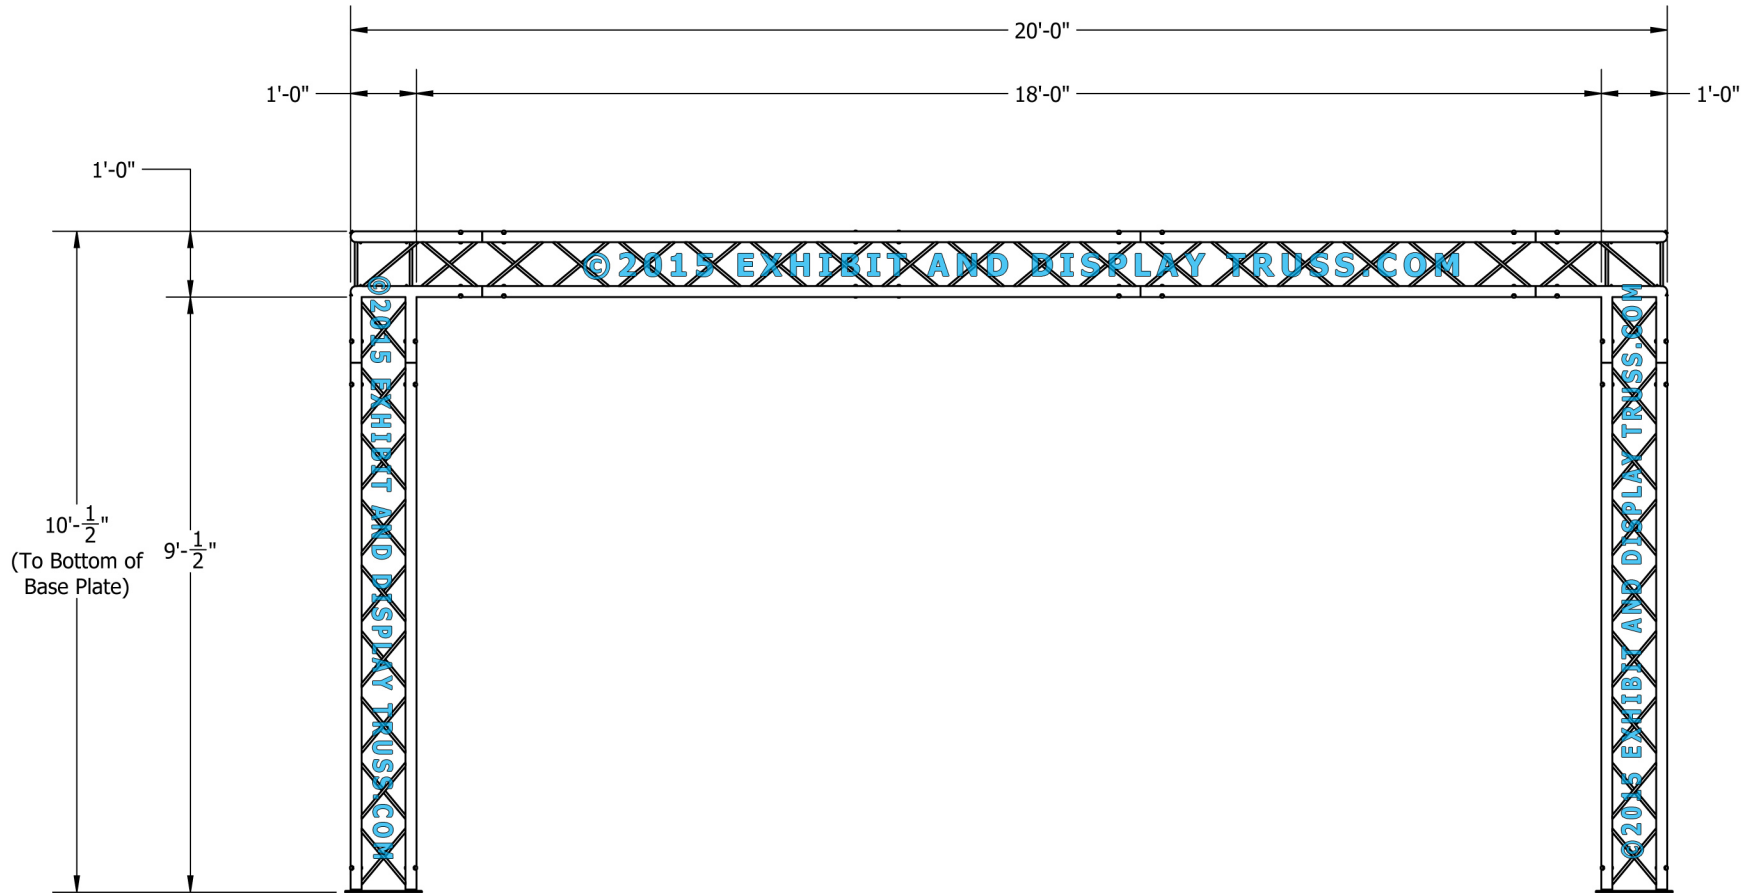

©2015 EXHIBIT AND DISPLAY TRUSS.COM

©2015 EXHIBIT AND DISPLAY TRUSS.COM

EXPLODED VIEW

ITEM NO.	PART NUMBER	DESCRIPTION	QTY.
①	EDT12-BP4	Box Base Plate	4
②	EDT12-B6	6'-0" Box Truss	4
③	EDT12-B8	8'-0" Box Truss	4
④	EDT12-B10	10'-0" Box Truss	4
⑤	EDT12-B3W90	3 Way 90° Junction	4

TOP VIEW
UNITS: FEET & INCHES

Toll Free: 855-323-4866
Email: info@exhibitanddisplaytruss.com

ExhibitAndDisplayTruss.com

KIT: C21-124

12" Wide Aluminum Truss. 2" Chords with 1/2" Webs

©2015 EXHIBIT AND DISPLAY TRUSS.COM