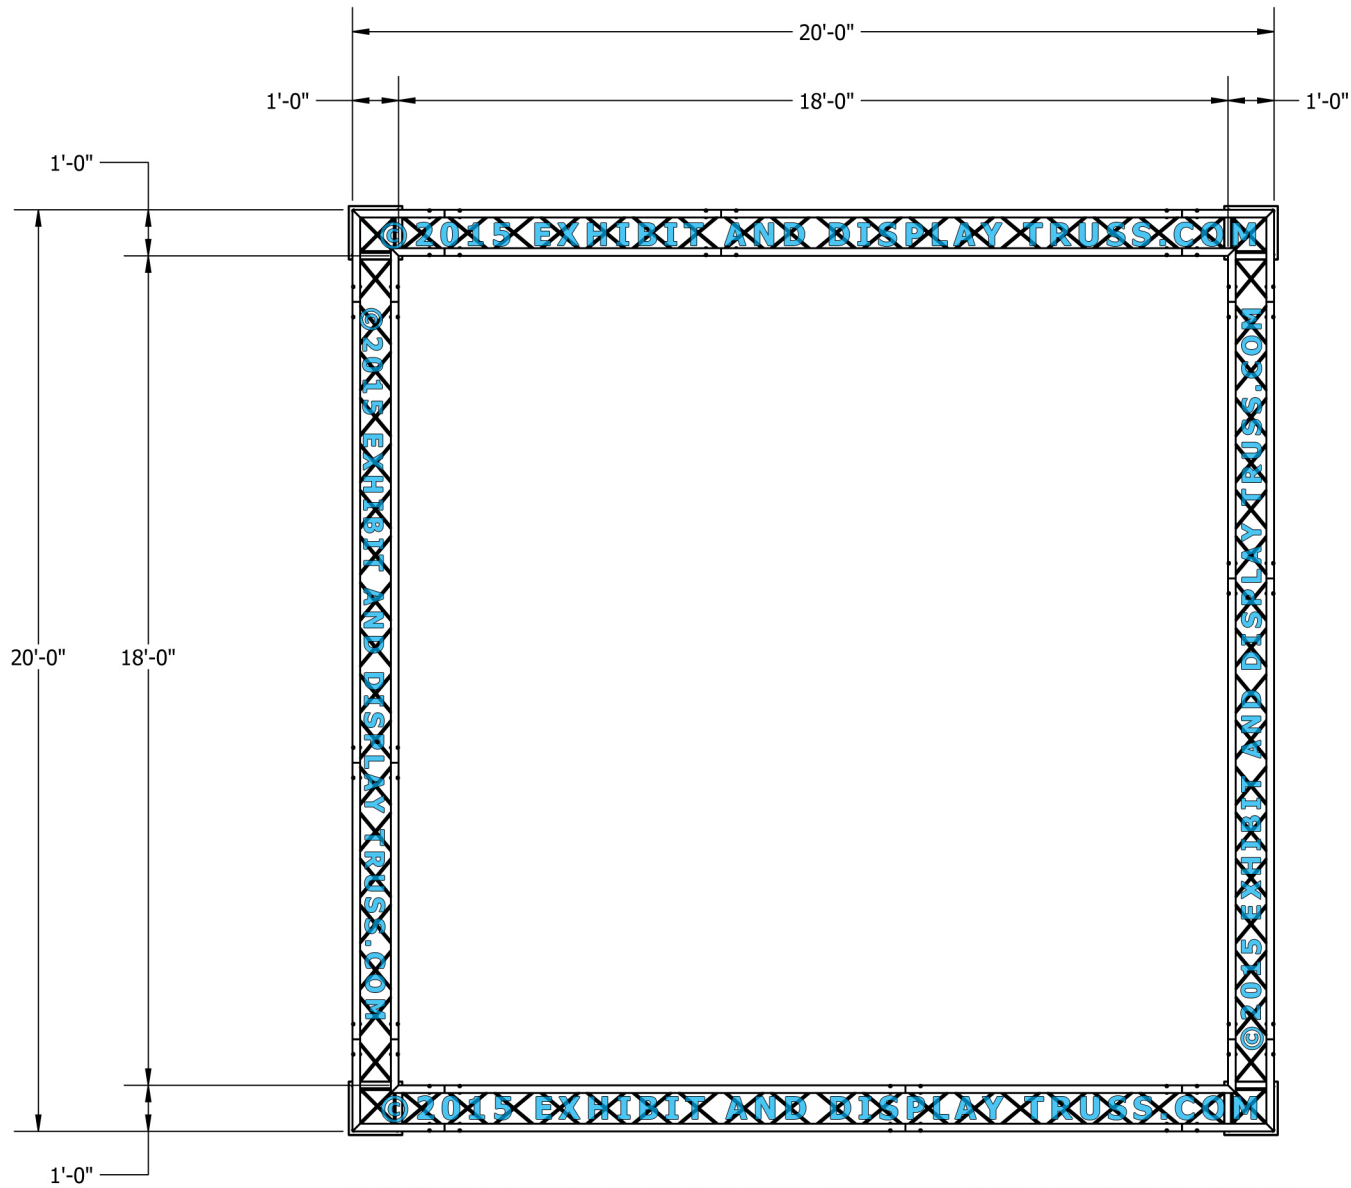

KIT: C21-124

12" Wide Aluminum Truss. 2" Chords with 1/2" Webs

©2015 EXHIBIT AND DISPLAY TRUSS.COM

Toll Free: 855-323-4866
Email: info@exhibitanddisplaytruss.com

ExhibitAndDisplayTruss.com

KIT: C21-124

12" Wide Aluminum Truss. 2" Chords with 1/2" Webs

©2015 EXHIBIT AND DISPLAY TRUSS.COM

©2015 EXHIBIT AND DISPLAY TRUSS.COM

EXPLODED VIEW

ITEM NO.	PART NUMBER	DESCRIPTION	QTY.
①	EDT12-BP4	Box Base Plate	4
②	EDT12-B6	6'-0" Box Truss	4
③	EDT12-B8	8'-0" Box Truss	4
④	EDT12-B10	10'-0" Box Truss	4
⑤	EDT12-B3W90	3 Way 90° Junction	4

Toll Free: 855-323-4866
 Email: info@exhibitanddisplaytruss.com

ExhibitAndDisplayTruss.com

KIT: C21-124

12" Wide Aluminum Truss. 2" Chords with 1/2" Webs

©2015 EXHIBIT AND DISPLAY TRUSS.COM

©2015 EXHIBIT AND DISPLAY TRUSS.COM

TOP VIEW
UNITS: FEET & INCHES

Toll Free: 855-323-4866
Email: info@exhibitanddisplaytruss.com

ExhibitAndDisplayTruss.com

KIT: C21-124

12" Wide Aluminum Truss. 2" Chords with 1/2" Webs

©2015 EXHIBIT AND DISPLAY TRUSS.COM