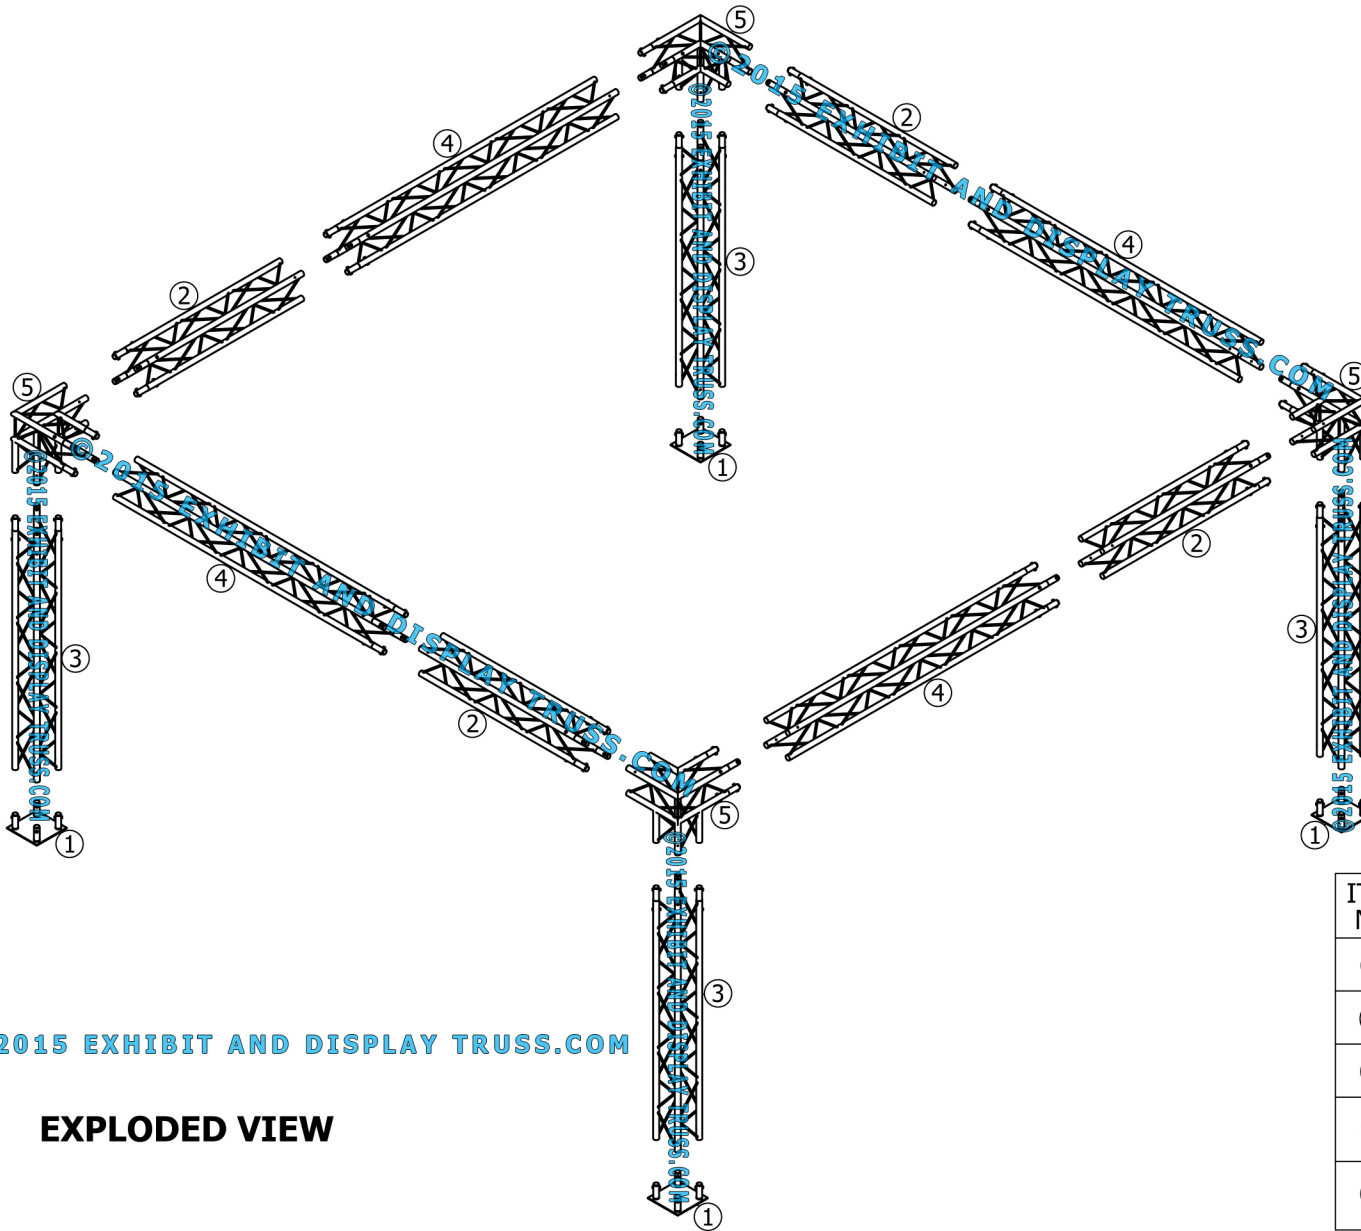

KIT: C21-124

12" Wide Aluminum Truss. 2" Chords with 1/2" Webs

©2015 EXHIBIT AND DISPLAY TRUSS.COM

Toll Free: 855-323-4866
Email: info@exhibitanddisplaytruss.com

ExhibitAndDisplayTruss.com

KIT: C21-124

12" Wide Aluminum Truss. 2" Chords with 1/2" Webs

©2015 EXHIBIT AND DISPLAY TRUSS.COM

©2015 EXHIBIT AND DISPLAY TRUSS.COM

EXPLODED VIEW

ITEM NO.	PART NUMBER	DESCRIPTION	QTY.
①	EDT12-BP4	Box Base Plate	4
②	EDT12-B6	6'-0" Box Truss	4
③	EDT12-B8	8'-0" Box Truss	4
④	EDT12-B10	10'-0" Box Truss	4
⑤	EDT12-B3W90	3 Way 90° Junction	4

Toll Free: 855-323-4866
 Email: info@exhibitanddisplaytruss.com

ExhibitAndDisplayTruss.com

KIT: C21-124

12" Wide Aluminum Truss. 2" Chords with 1/2" Webs

©2015 EXHIBIT AND DISPLAY TRUSS.COM

©2015 EXHIBIT AND DISPLAY TRUSS.COM

TOP VIEW
UNITS: FEET & INCHES

Toll Free: 855-323-4866
Email: info@exhibitanddisplaytruss.com

ExhibitAndDisplayTruss.com

KIT: C21-124

12" Wide Aluminum Truss. 2" Chords with 1/2" Webs

©2015 EXHIBIT AND DISPLAY TRUSS.COM