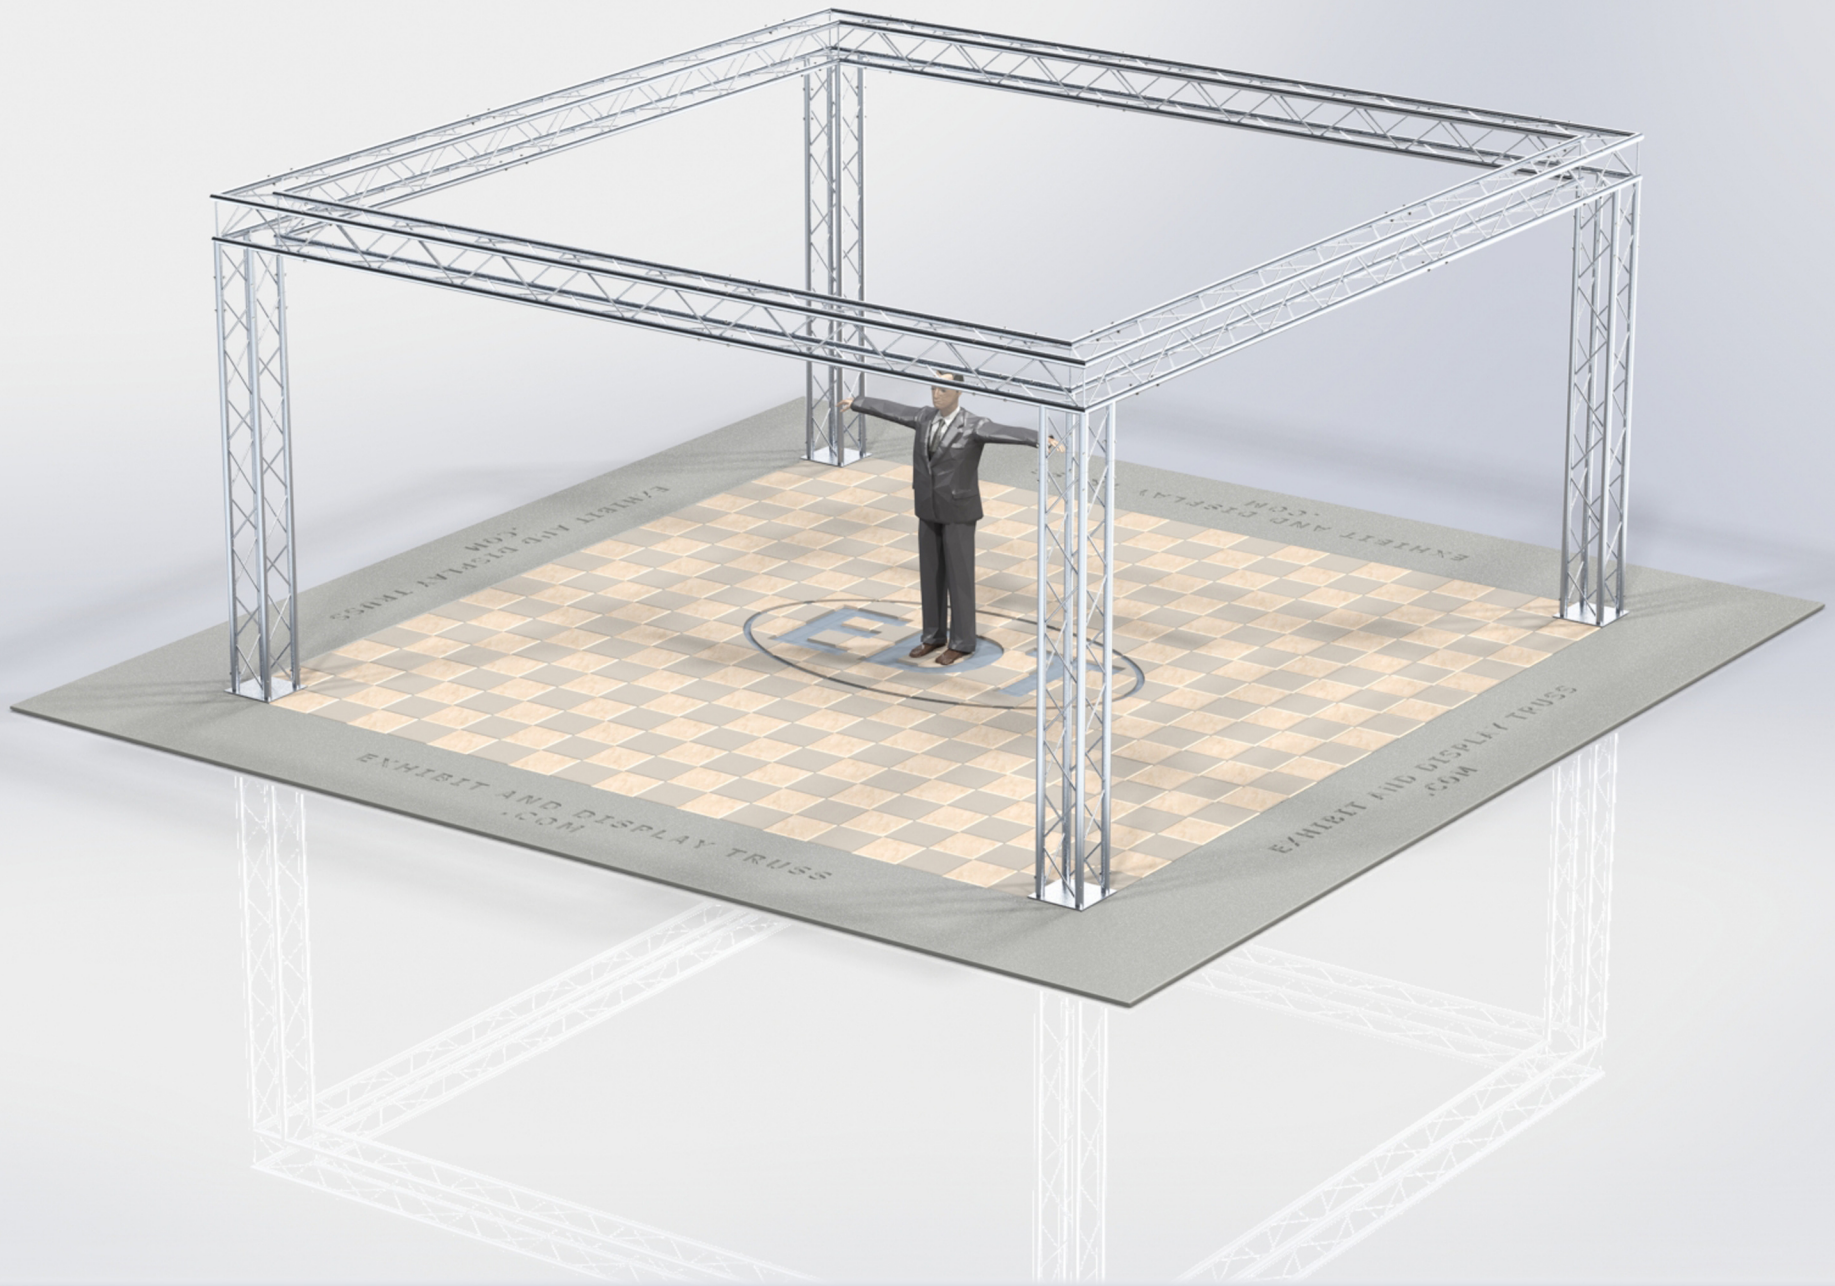

KIT: C21-124

12" Wide Aluminum Truss. 2" Chords with 1/2" Webs

©2015 EXHIBIT AND DISPLAY TRUSS.COM

Toll Free: 855-323-4866
Email: info@exhibitanddisplaytruss.com

ExhibitAndDisplayTruss.com

KIT: C21-124

12" Wide Aluminum Truss. 2" Chords with 1/2" Webs

©2015 EXHIBIT AND DISPLAY TRUSS.COM

©2015 EXHIBIT AND DISPLAY TRUSS.COM

EXPLODED VIEW

ITEM NO.	PART NUMBER	DESCRIPTION	QTY.
①	EDT12-BP4	Box Base Plate	4
②	EDT12-B6	6'-0" Box Truss	4
③	EDT12-B8	8'-0" Box Truss	4
④	EDT12-B10	10'-0" Box Truss	4
⑤	EDT12-B3W90	3 Way 90° Junction	4

Toll Free: 855-323-4866
 Email: info@exhibitanddisplaytruss.com

ExhibitAndDisplayTruss.com

KIT: C21-124

12" Wide Aluminum Truss. 2" Chords with 1/2" Webs

©2015 EXHIBIT AND DISPLAY TRUSS.COM

©2015 EXHIBIT AND DISPLAY TRUSS.COM

TOP VIEW
UNITS: FEET & INCHES

Toll Free: 855-323-4866
Email: info@exhibitanddisplaytruss.com

ExhibitAndDisplayTruss.com

KIT: C21-124

12" Wide Aluminum Truss. 2" Chords with 1/2" Webs

©2015 EXHIBIT AND DISPLAY TRUSS.COM