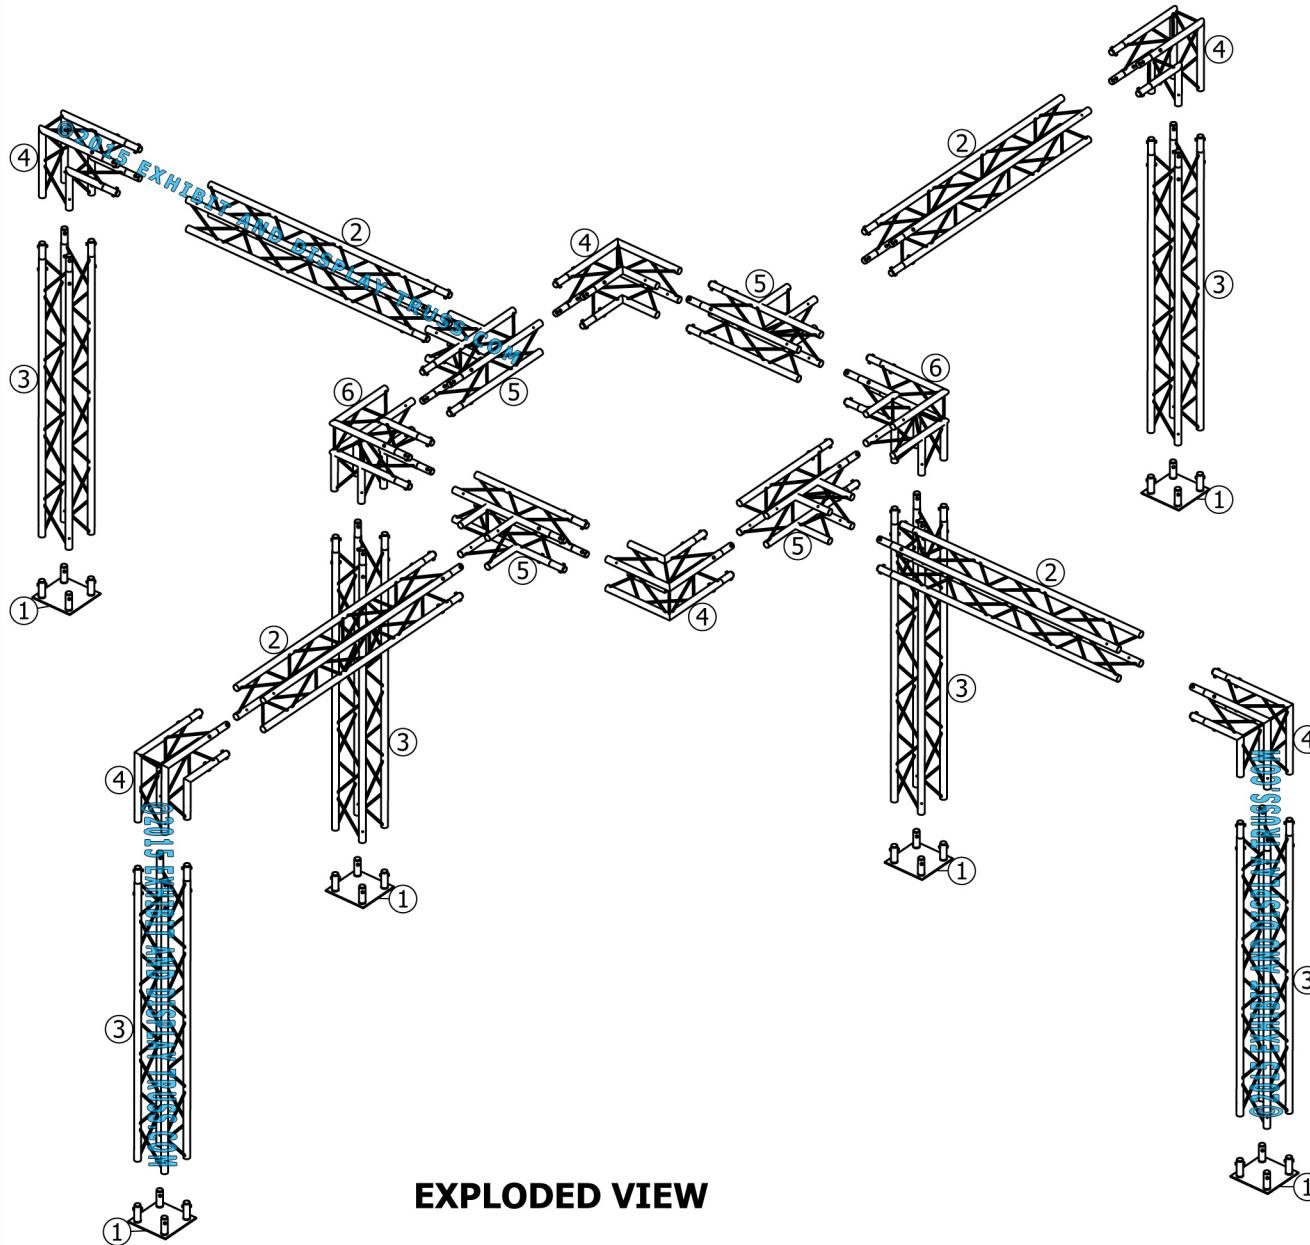

**KIT: C22-124**

**12" Wide Aluminum Truss. 2" Chords with 1/2" Webs**

©2015 EXHIBIT AND DISPLAY TRUSS.COM

**Toll Free: 855-323-4866**  
**Email: [info@exhibitanddisplaytruss.com](mailto:info@exhibitanddisplaytruss.com)**

# KIT: C22-124

12" Wide Aluminum Truss. 2" Chords with 1/2" Webs

©2015 EXHIBIT AND DISPLAY TRUSS.COM

**EXPLODED VIEW**

ITEM NO.	PART NUMBER	DESCRIPTION	QTY.
①	EDT12-BP4	Box Base Plate	6
②	EDT12-B7	7'-0" Box Truss	4
③	EDT12-B8	8'-0" Box Truss	6
④	EDT12-B2W90	2 Way 90° Junction	6
⑤	EDT12-B3W90	3 Way 90° "T" Junction	4
⑥	EDT12-B3W90	3 Way 90° Junction	2

# KIT: C22-124

12" Wide Aluminum Truss. 2" Chords with 1/2" Webs

©2015 EXHIBIT AND DISPLAY TRUSS.COM

TOP VIEW  
UNITS: FEET & INCHES

Toll Free: 855-323-4866  
Email: [info@exhibitanddisplaytruss.com](mailto:info@exhibitanddisplaytruss.com)

# KIT: C22-124

12" Wide Aluminum Truss. 2" Chords with 1/2" Webs

©2015 EXHIBIT AND DISPLAY TRUSS.COM

FRONT VIEW  
UNITS: FEET & INCHES

Toll Free: 855-323-4866  
Email: [info@exhibitanddisplaytruss.com](mailto:info@exhibitanddisplaytruss.com)