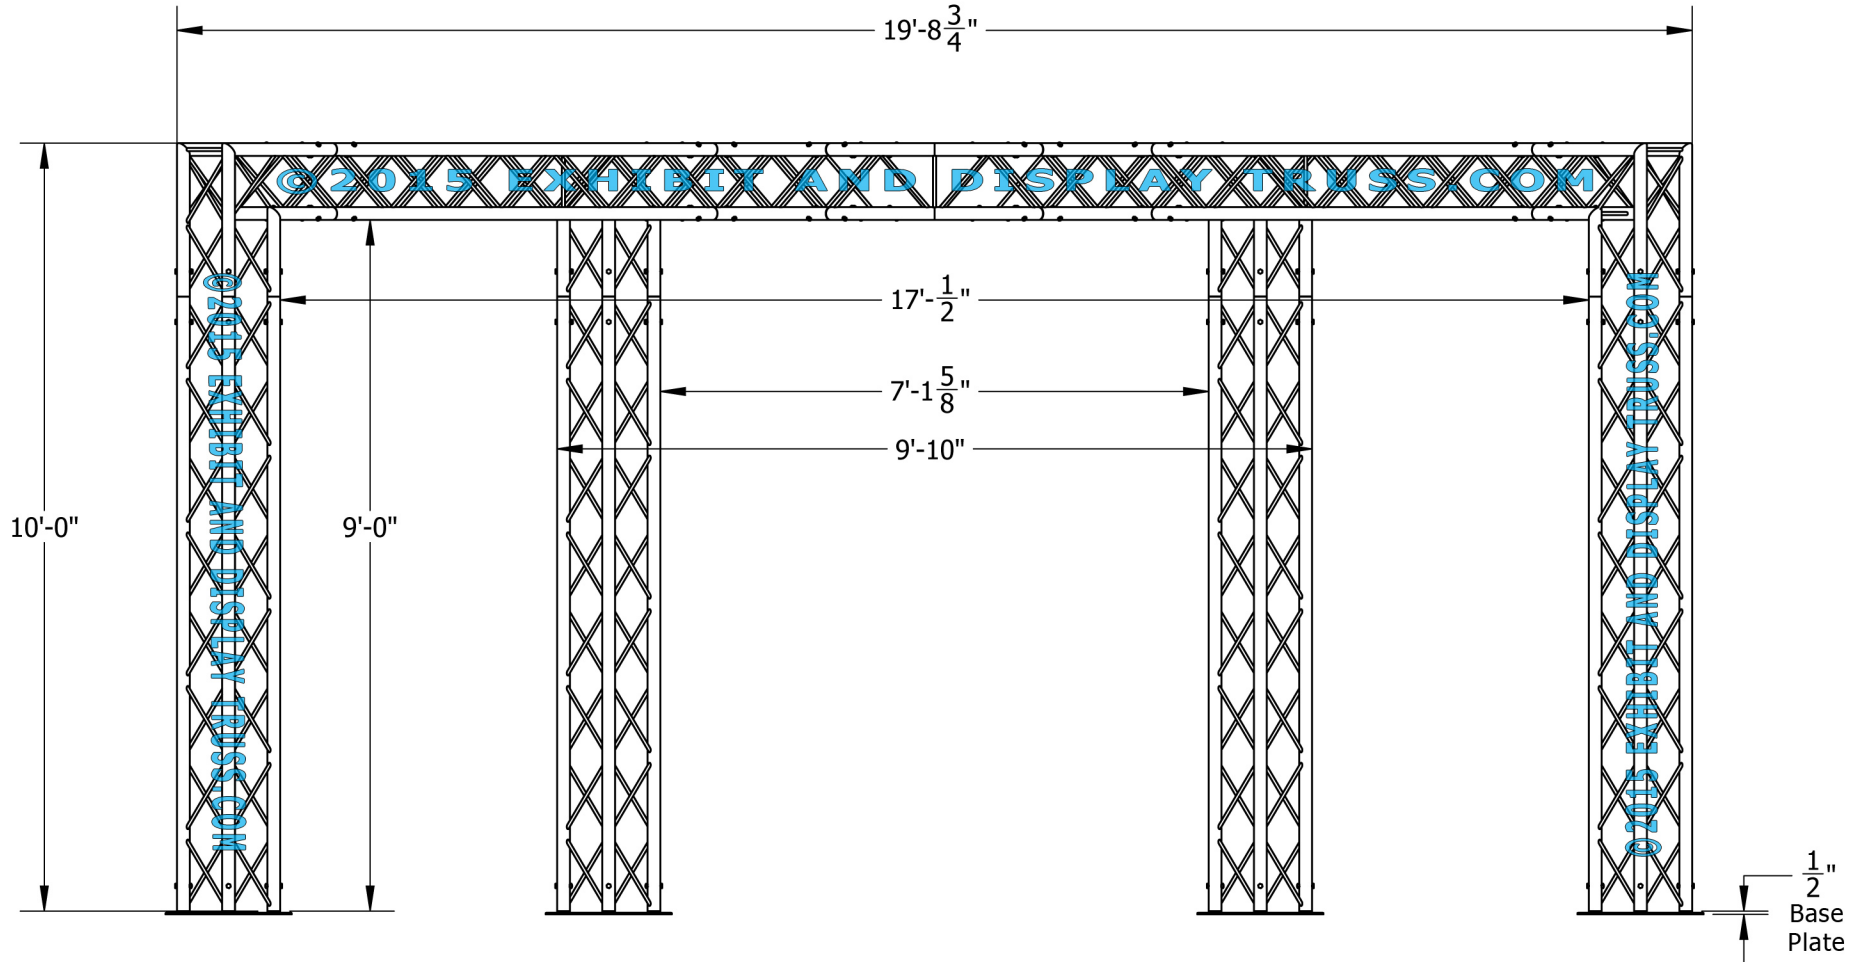

# KIT: C22-124

12" Wide Aluminum Truss. 2" Chords with 1/2" Webs

©2015 EXHIBIT AND DISPLAY TRUSS.COM

**EXPLODED VIEW**

ITEM NO.	PART NUMBER	DESCRIPTION	QTY.
①	EDT12-BP4	Box Base Plate	6
②	EDT12-B7	7'-0" Box Truss	4
③	EDT12-B8	8'-0" Box Truss	6
④	EDT12-B2W90	2 Way 90° Junction	6
⑤	EDT12-B3W90	3 Way 90° "T" Junction	4
⑥	EDT12-B3W90	3 Way 90° Junction	2

# KIT: C22-124

12" Wide Aluminum Truss. 2" Chords with 1/2" Webs

©2015 EXHIBIT AND DISPLAY TRUSS.COM

TOP VIEW  
UNITS: FEET & INCHES

Toll Free: 855-323-4866  
Email: [info@exhibitanddisplaytruss.com](mailto:info@exhibitanddisplaytruss.com)

# KIT: C22-124

12" Wide Aluminum Truss. 2" Chords with 1/2" Webs

©2015 EXHIBIT AND DISPLAY TRUSS.COM

FRONT VIEW  
UNITS: FEET & INCHES

Toll Free: 855-323-4866  
Email: [info@exhibitanddisplaytruss.com](mailto:info@exhibitanddisplaytruss.com)