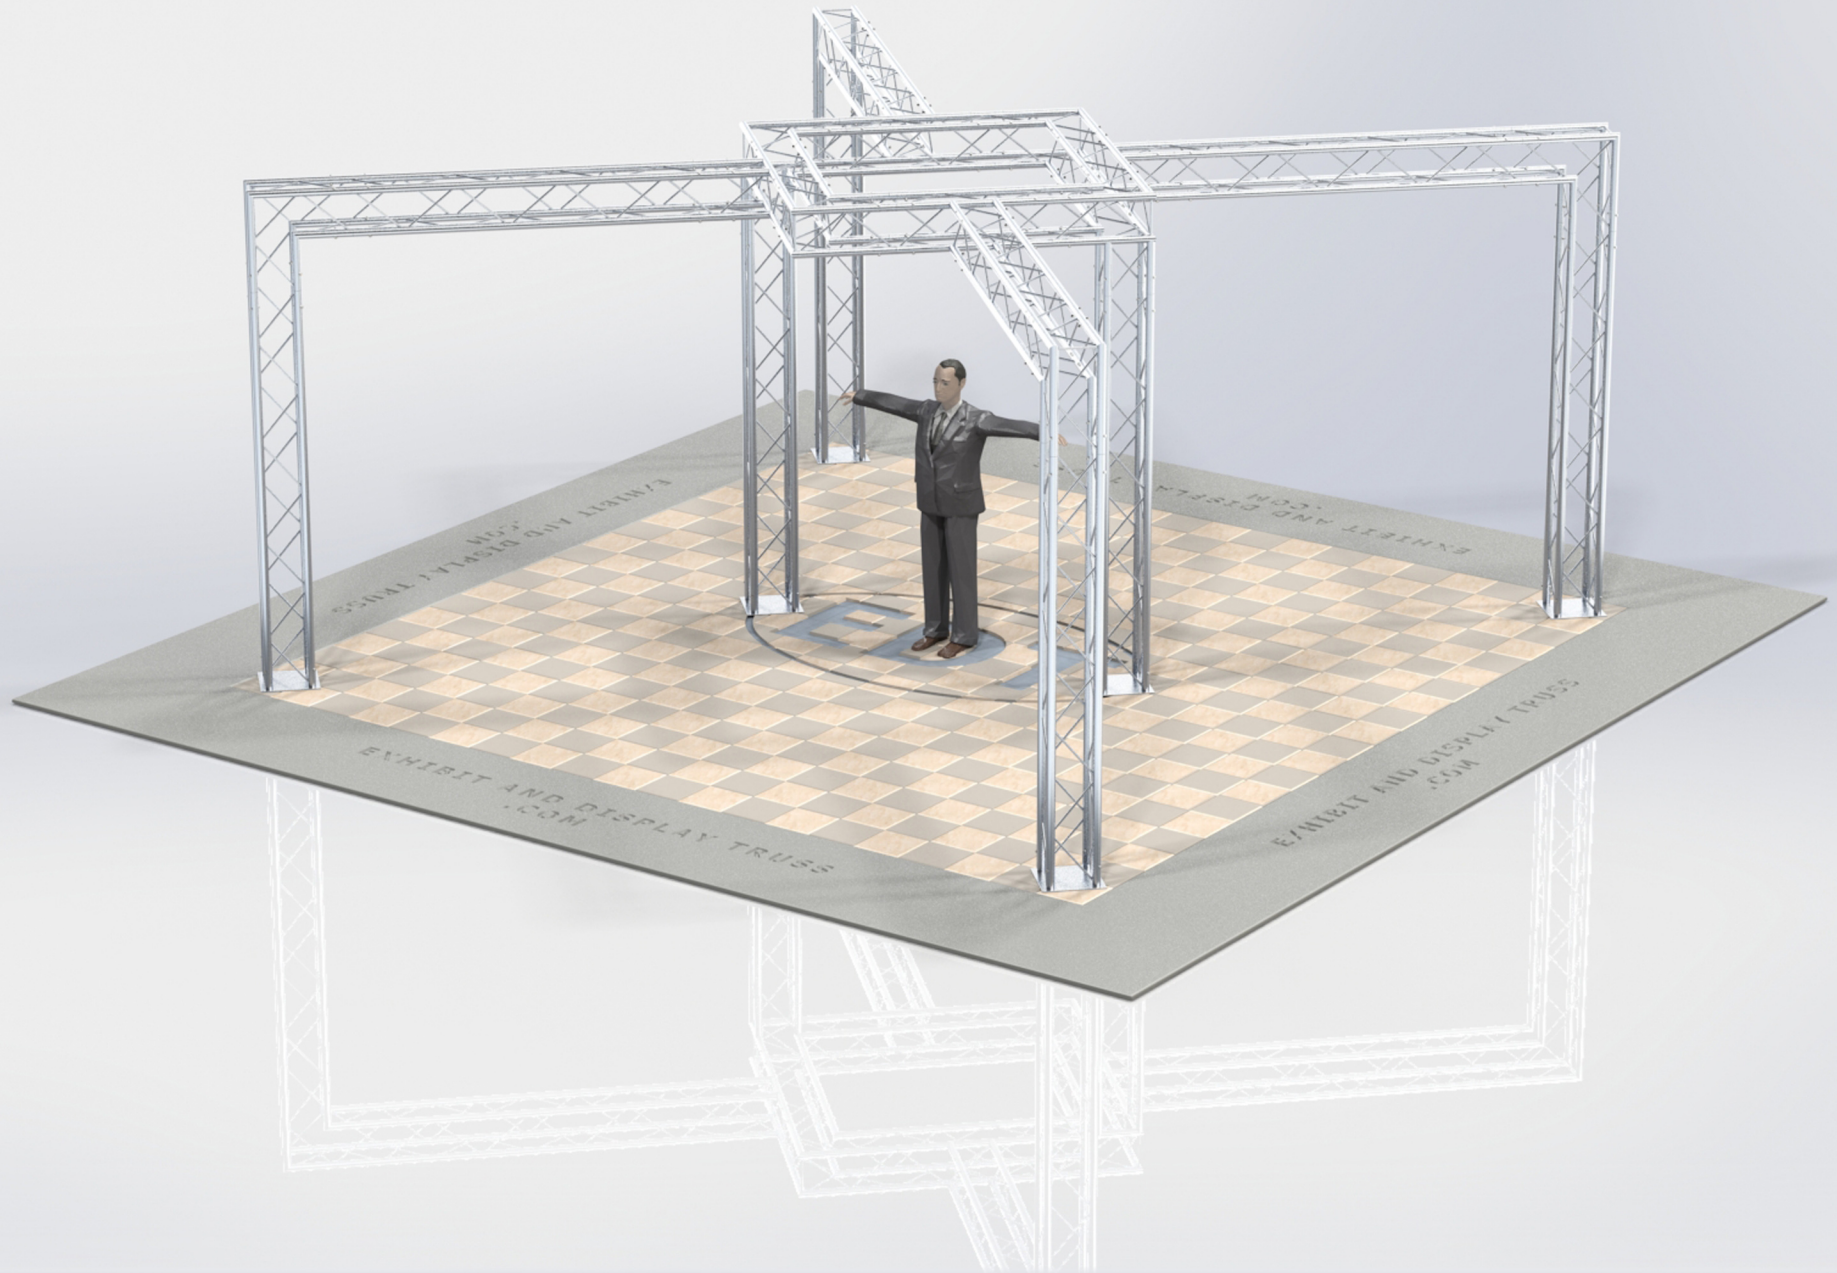

**KIT: C22-124**

**12" Wide Aluminum Truss. 2" Chords with 1/2" Webs**

©2015 EXHIBIT AND DISPLAY TRUSS.COM

**Toll Free: 855-323-4866**  
**Email: [info@exhibitanddisplaytruss.com](mailto:info@exhibitanddisplaytruss.com)**

# KIT: C22-124

12" Wide Aluminum Truss. 2" Chords with 1/2" Webs

©2015 EXHIBIT AND DISPLAY TRUSS.COM

**EXPLODED VIEW**

ITEM NO.	PART NUMBER	DESCRIPTION	QTY.
①	EDT12-BP4	Box Base Plate	6
②	EDT12-B7	7'-0" Box Truss	4
③	EDT12-B8	8'-0" Box Truss	6
④	EDT12-B2W90	2 Way 90° Junction	6
⑤	EDT12-B3W90	3 Way 90° "T" Junction	4
⑥	EDT12-B3W90	3 Way 90° Junction	2

# KIT: C22-124

12" Wide Aluminum Truss. 2" Chords with 1/2" Webs

©2015 EXHIBIT AND DISPLAY TRUSS.COM

TOP VIEW  
UNITS: FEET & INCHES

Toll Free: 855-323-4866  
Email: [info@exhibitanddisplaytruss.com](mailto:info@exhibitanddisplaytruss.com)

# KIT: C22-124

12" Wide Aluminum Truss. 2" Chords with 1/2" Webs

©2015 EXHIBIT AND DISPLAY TRUSS.COM

FRONT VIEW  
UNITS: FEET & INCHES

Toll Free: 855-323-4866  
Email: [info@exhibitanddisplaytruss.com](mailto:info@exhibitanddisplaytruss.com)