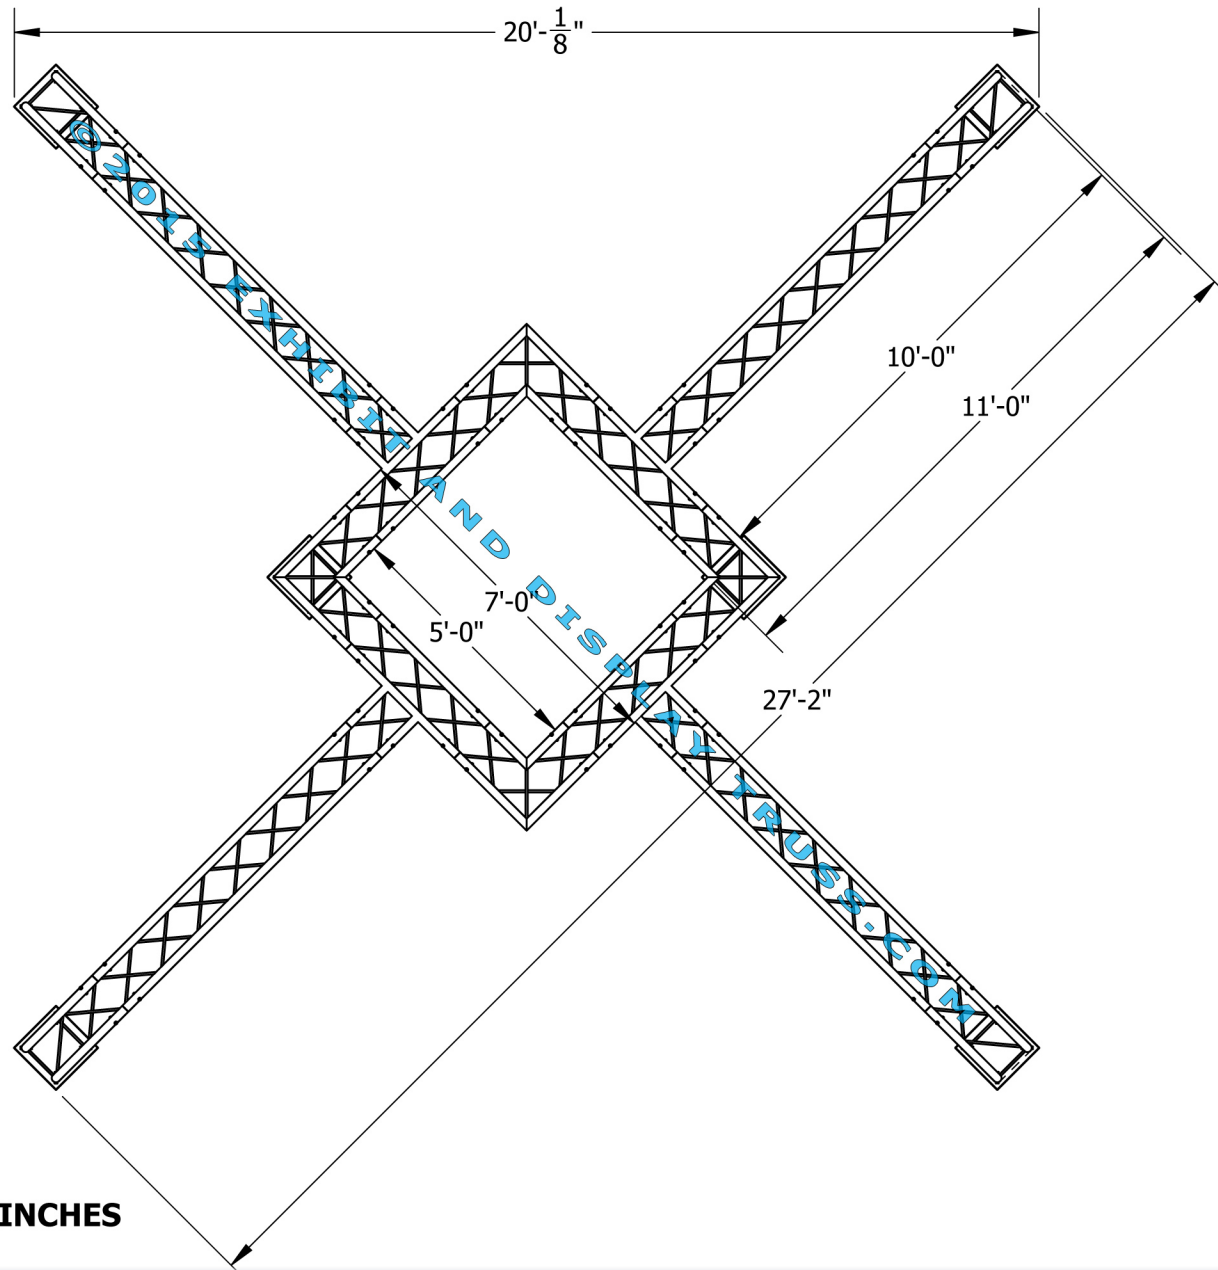

**KIT: C22-124**

**12" Wide Aluminum Truss. 2" Chords with 1/2" Webs**

©2015 EXHIBIT AND DISPLAY TRUSS.COM

**Toll Free: 855-323-4866**  
**Email: [info@exhibitanddisplaytruss.com](mailto:info@exhibitanddisplaytruss.com)**

# KIT: C22-124

12" Wide Aluminum Truss. 2" Chords with 1/2" Webs

©2015 EXHIBIT AND DISPLAY TRUSS.COM

**EXPLODED VIEW**

ITEM NO.	PART NUMBER	DESCRIPTION	QTY.
①	EDT12-BP4	Box Base Plate	6
②	EDT12-B7	7'-0" Box Truss	4
③	EDT12-B8	8'-0" Box Truss	6
④	EDT12-B2W90	2 Way 90° Junction	6
⑤	EDT12-B3W90	3 Way 90° "T" Junction	4
⑥	EDT12-B3W90	3 Way 90° Junction	2

# KIT: C22-124

12" Wide Aluminum Truss. 2" Chords with 1/2" Webs

©2015 EXHIBIT AND DISPLAY TRUSS.COM

TOP VIEW  
UNITS: FEET & INCHES

Toll Free: 855-323-4866  
Email: [info@exhibitanddisplaytruss.com](mailto:info@exhibitanddisplaytruss.com)

# KIT: C22-124

12" Wide Aluminum Truss. 2" Chords with 1/2" Webs

©2015 EXHIBIT AND DISPLAY TRUSS.COM

FRONT VIEW  
UNITS: FEET & INCHES

Toll Free: 855-323-4866  
Email: [info@exhibitanddisplaytruss.com](mailto:info@exhibitanddisplaytruss.com)