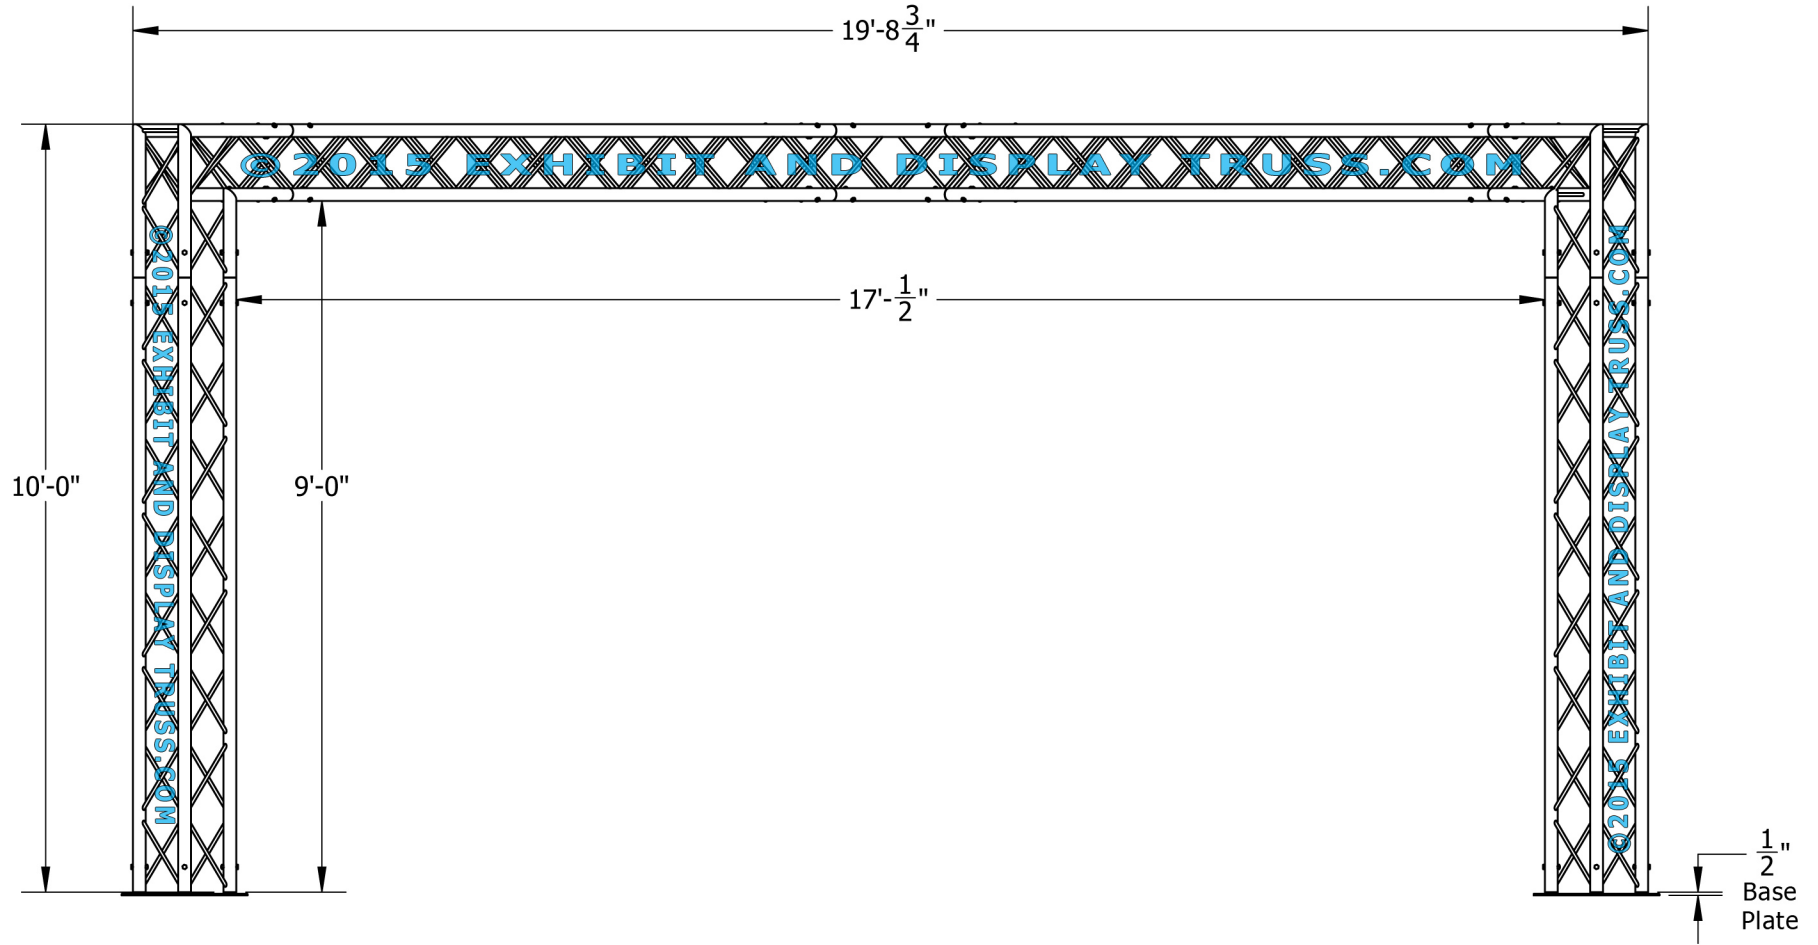

©2015 EXHIBIT AND DISPLAY TRUSS.COM

EXPLODED VIEW

ITEM NO.	PART NUMBER	DESCRIPTION	QTY.
①	EDT12-BP4	Box Base Plate	4
②	EDT12-B8	8'-0" Box Truss	4
③	EDT12-B10	10'-0" Box Truss	4
④	EDT12-B2W90	2 Way 90° Junction	4
⑤	EDT12-B4WX	4 Way 90° "X" Junction	1

KIT: C24-124

12" Wide Aluminum Truss. 2" Chords with 1/2" Webs

©2015 EXHIBIT AND DISPLAY TRUSS.COM

TOP VIEW
UNITS: FEET & INCHES

Toll Free: 855-323-4866
Email: info@exhibitanddisplaytruss.com

ExhibitAndDisplayTruss.com

KIT: C24-124

12" Wide Aluminum Truss. 2" Chords with 1/2" Webs

©2015 EXHIBIT AND DISPLAY TRUSS.COM

FRONT VIEW
UNITS: FEET & INCHES