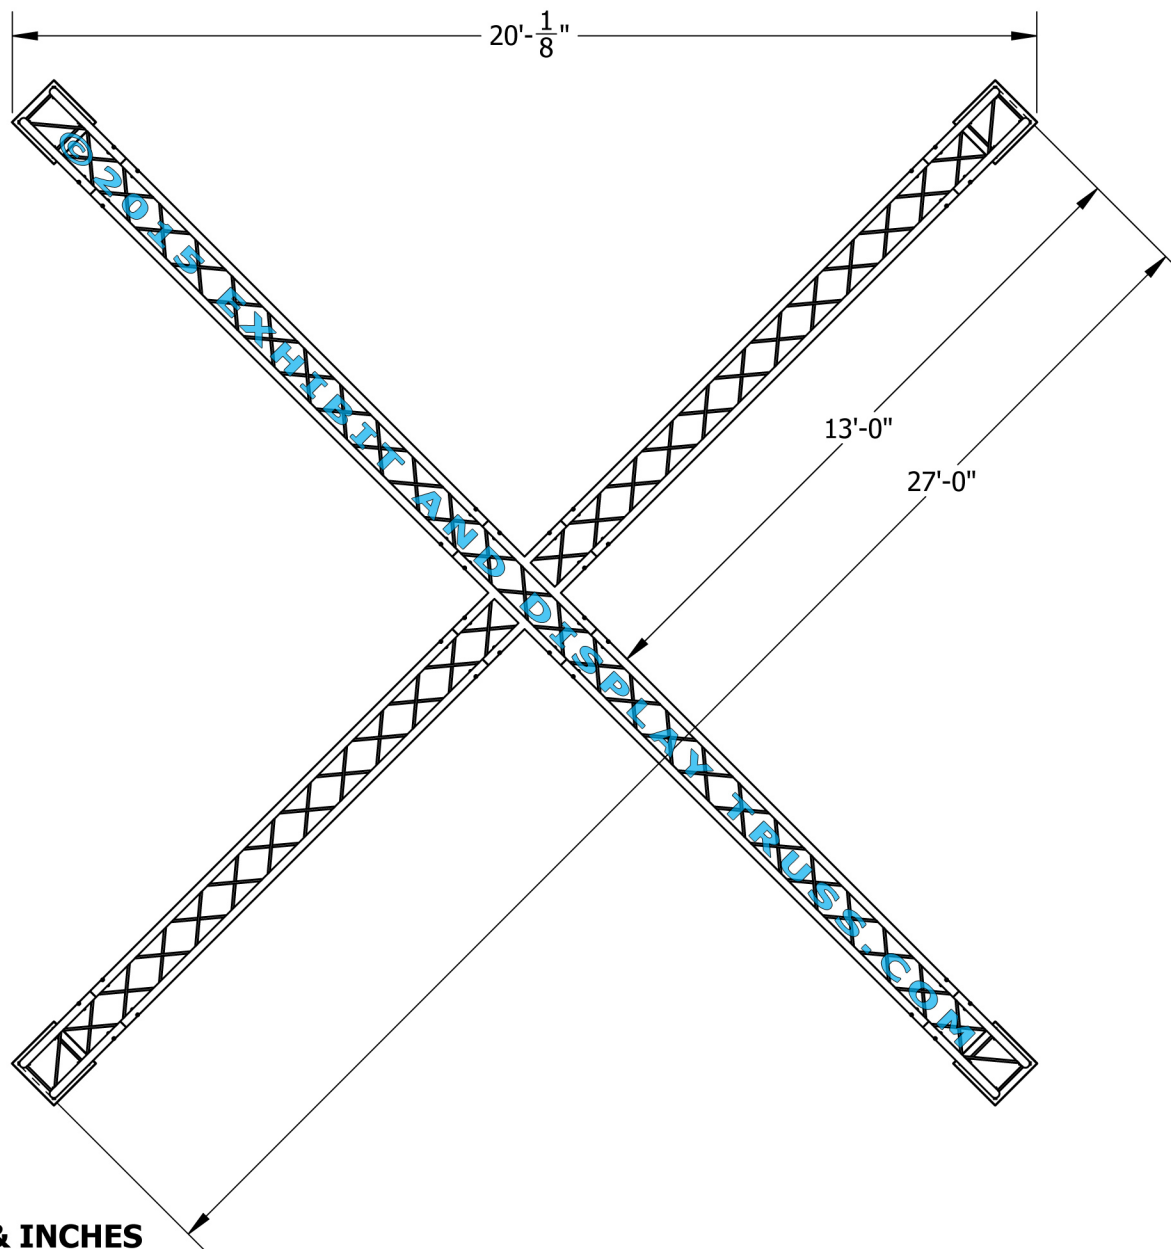

KIT: C24-124

12" Wide Aluminum Truss. 2" Chords with 1/2" Webs

©2015 EXHIBIT AND DISPLAY TRUSS.COM

Toll Free: 855-323-4866
Email: info@exhibitanddisplaytruss.com

ExhibitAndDisplayTruss.com

KIT: C24-124

12" Wide Aluminum Truss. 2" Chords with 1/2" Webs

©2015 EXHIBIT AND DISPLAY TRUSS.COM

EXPLODED VIEW

ITEM NO.	PART NUMBER	DESCRIPTION	QTY.
①	EDT12-BP4	Box Base Plate	4
②	EDT12-B8	8'-0" Box Truss	4
③	EDT12-B10	10'-0" Box Truss	4
④	EDT12-B2W90	2 Way 90° Junction	4
⑤	EDT12-B4WX	4 Way 90° "X" Junction	1

KIT: C24-124

12" Wide Aluminum Truss. 2" Chords with 1/2" Webs

©2015 EXHIBIT AND DISPLAY TRUSS.COM

TOP VIEW
UNITS: FEET & INCHES

Toll Free: 855-323-4866
Email: info@exhibitanddisplaytruss.com

ExhibitAndDisplayTruss.com

KIT: C24-124

12" Wide Aluminum Truss. 2" Chords with 1/2" Webs

©2015 EXHIBIT AND DISPLAY TRUSS.COM

FRONT VIEW
UNITS: FEET & INCHES