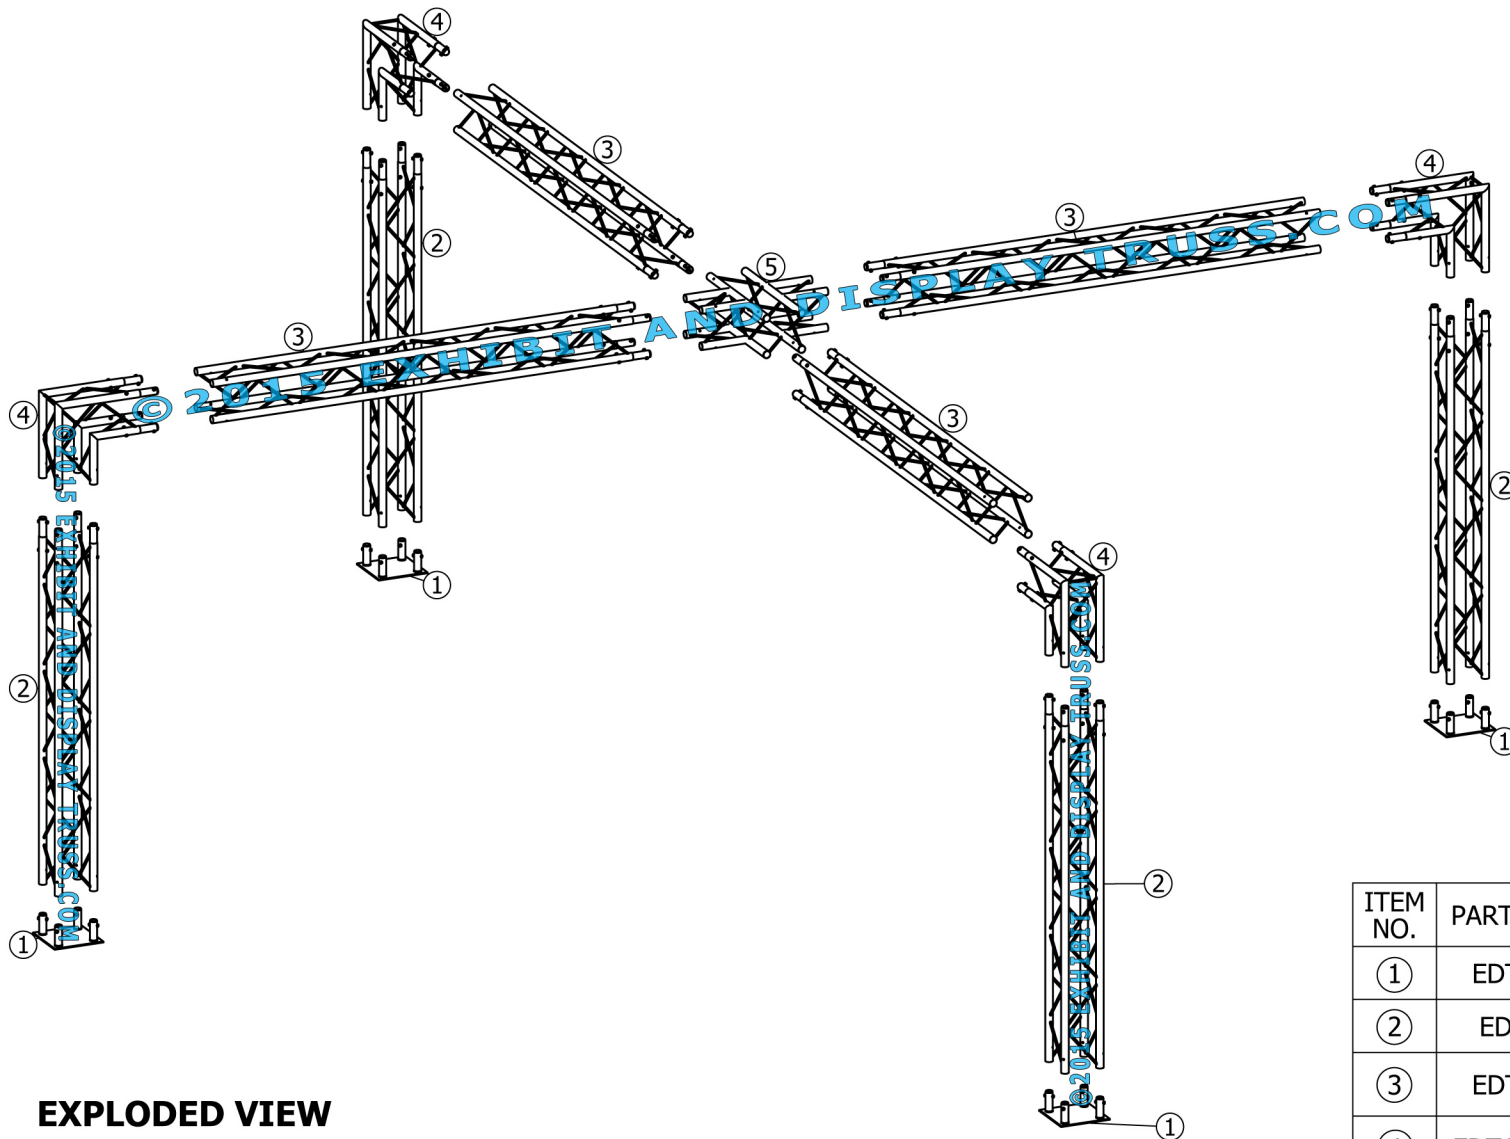

KIT: C24-124

12" Wide Aluminum Truss. 2" Chords with 1/2" Webs

©2015 EXHIBIT AND DISPLAY TRUSS.COM

Toll Free: 855-323-4866
Email: info@exhibitanddisplaytruss.com

ExhibitAndDisplayTruss.com

KIT: C24-124

12" Wide Aluminum Truss. 2" Chords with 1/2" Webs

©2015 EXHIBIT AND DISPLAY TRUSS.COM

EXPLODED VIEW

ITEM NO.	PART NUMBER	DESCRIPTION	QTY.
①	EDT12-BP4	Box Base Plate	4
②	EDT12-B8	8'-0" Box Truss	4
③	EDT12-B10	10'-0" Box Truss	4
④	EDT12-B2W90	2 Way 90° Junction	4
⑤	EDT12-B4WX	4 Way 90° "X" Junction	1

KIT: C24-124

12" Wide Aluminum Truss. 2" Chords with 1/2" Webs

©2015 EXHIBIT AND DISPLAY TRUSS.COM

TOP VIEW
UNITS: FEET & INCHES

Toll Free: 855-323-4866
Email: info@exhibitanddisplaytruss.com

ExhibitAndDisplayTruss.com

KIT: C24-124

12" Wide Aluminum Truss. 2" Chords with 1/2" Webs

©2015 EXHIBIT AND DISPLAY TRUSS.COM

FRONT VIEW
UNITS: FEET & INCHES