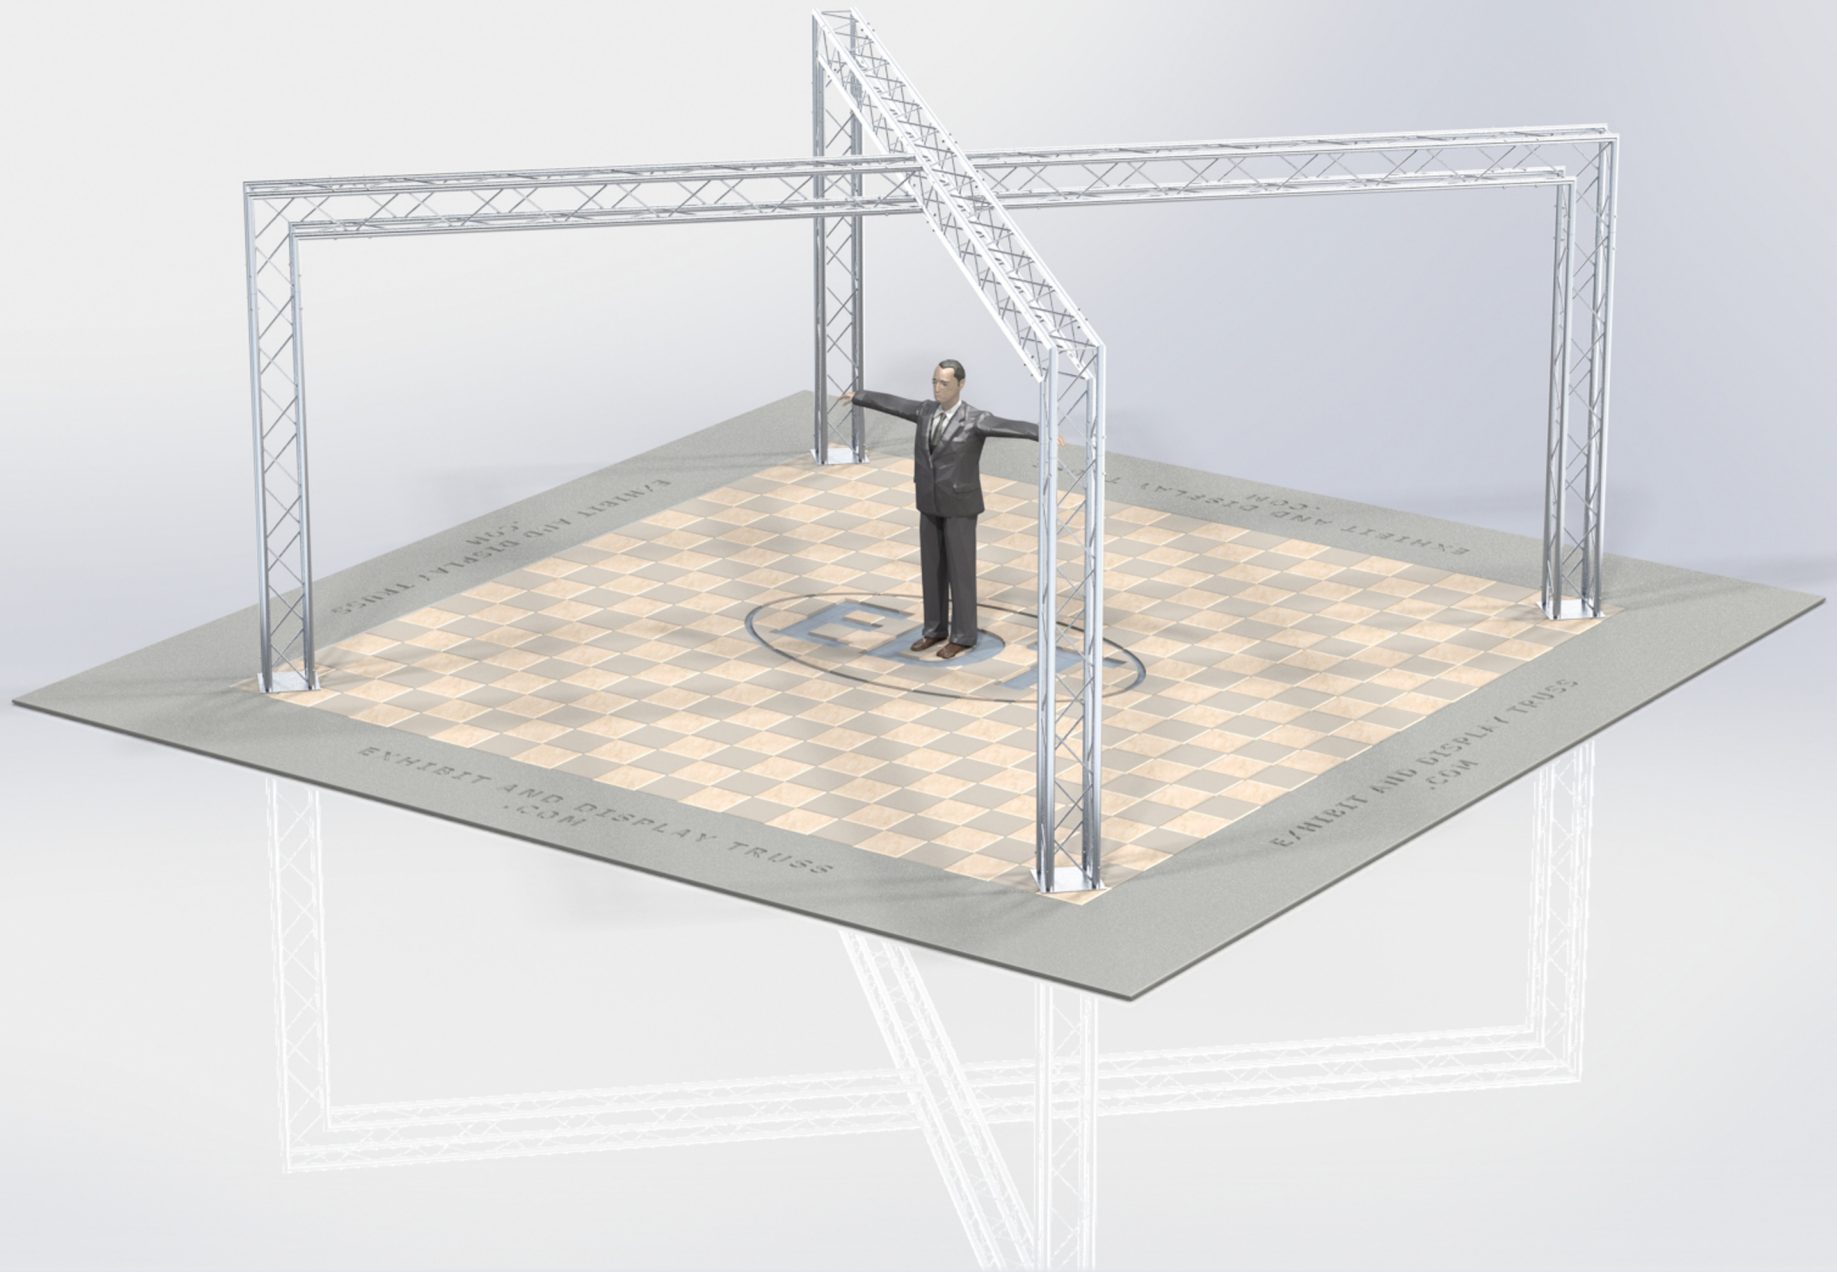

KIT: C24-124

12" Wide Aluminum Truss. 2" Chords with 1/2" Webs

©2015 EXHIBIT AND DISPLAY TRUSS.COM

Toll Free: 855-323-4866
Email: info@exhibitanddisplaytruss.com

ExhibitAndDisplayTruss.com

KIT: C24-124

12" Wide Aluminum Truss. 2" Chords with 1/2" Webs

©2015 EXHIBIT AND DISPLAY TRUSS.COM

EXPLODED VIEW

ITEM NO.	PART NUMBER	DESCRIPTION	QTY.
①	EDT12-BP4	Box Base Plate	4
②	EDT12-B8	8'-0" Box Truss	4
③	EDT12-B10	10'-0" Box Truss	4
④	EDT12-B2W90	2 Way 90° Junction	4
⑤	EDT12-B4WX	4 Way 90° "X" Junction	1

KIT: C24-124

12" Wide Aluminum Truss. 2" Chords with 1/2" Webs

©2015 EXHIBIT AND DISPLAY TRUSS.COM

TOP VIEW
UNITS: FEET & INCHES

Toll Free: 855-323-4866
Email: info@exhibitanddisplaytruss.com

ExhibitAndDisplayTruss.com

KIT: C24-124

12" Wide Aluminum Truss. 2" Chords with 1/2" Webs

©2015 EXHIBIT AND DISPLAY TRUSS.COM

FRONT VIEW
UNITS: FEET & INCHES