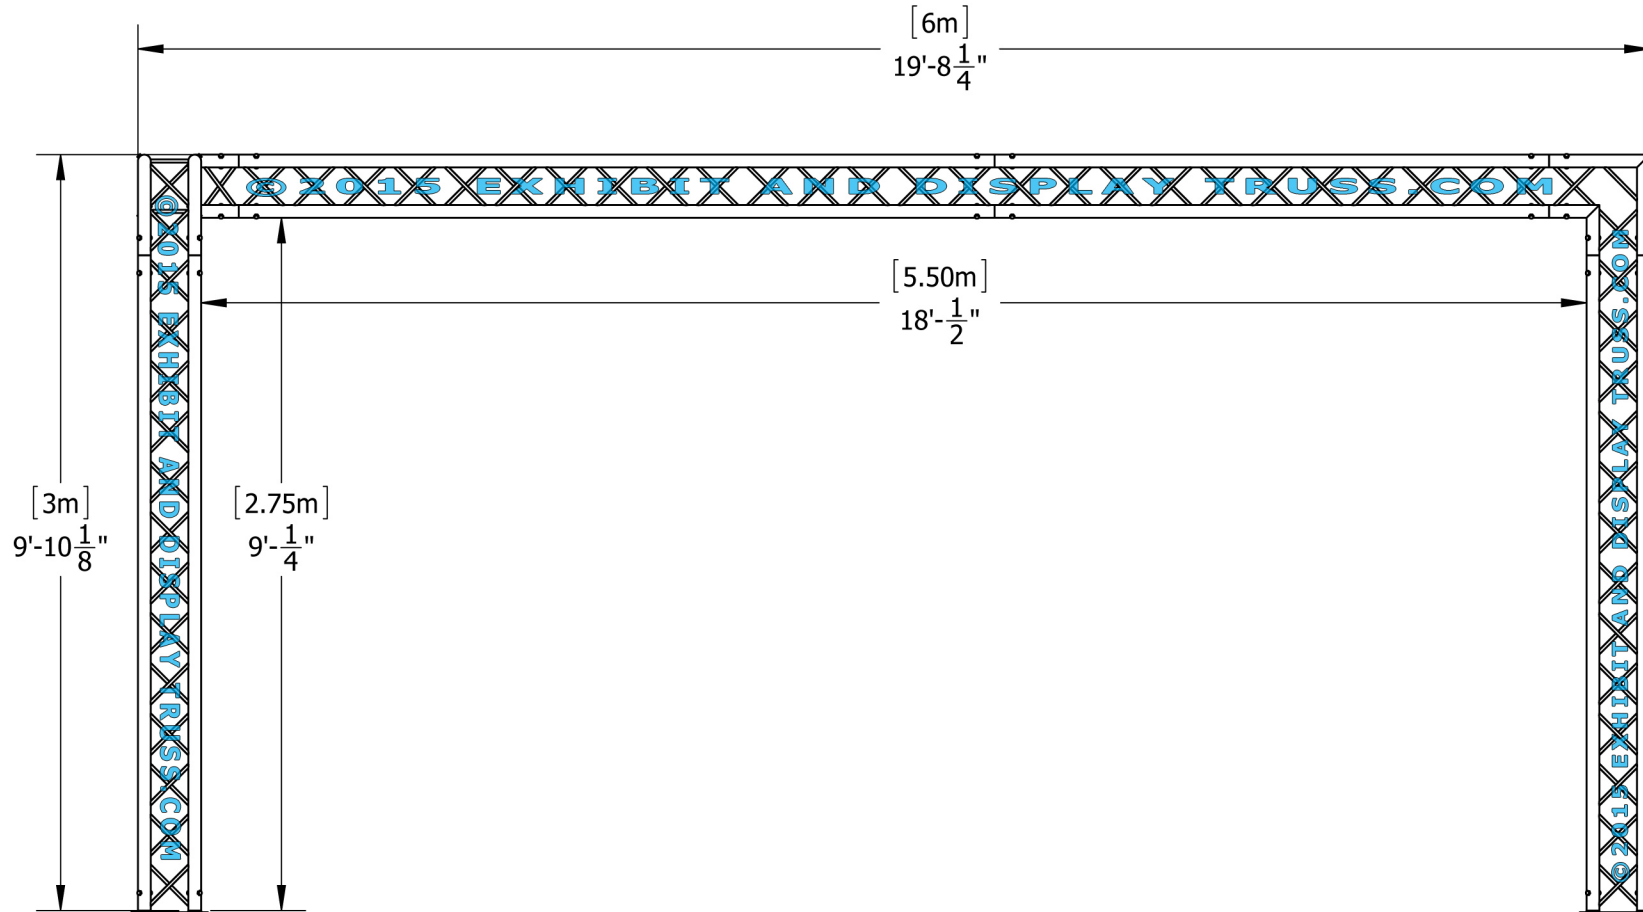

KIT: C25-104

10" Wide Aluminum Truss. 2" Chords with 1/2" Webs

©2015 EXHIBIT AND DISPLAY TRUSS.COM

Toll Free: 855-323-4866
Email: info@exhibitanddisplaytruss.com

ExhibitAndDisplayTruss.com

KIT: C25-104

10" Wide Aluminum Truss. 2" Chords with 1/2" Webs

©2015 EXHIBIT AND DISPLAY TRUSS.COM

EXPLODED VIEW

ITEM NO.	PART NUMBER	DESCRIPTION	QTY.
①	EDT10-BP4	Box Base Plate	3
②	EDT10-B2.2	2.2m Box Truss	1
③	EDT10-B2.325	2.325m Box Truss	2
④	EDT10-B2.6	2.6m Box Truss	3
⑤	EDT10-B3.0	3.0m Box Truss	1
⑥	EDT10-B2W90	2 Way 90° Junction	3
⑦	EDT10-B3WT	3 Way 90° "T" Junction	1

KIT: C25-104

10" Wide Aluminum Truss. 2" Chords with 1/2" Webs

©2015 EXHIBIT AND DISPLAY TRUSS.COM

Top View
Units: Feet & Inches
[Meters]

KIT: C25-104

10" Wide Aluminum Truss. 2" Chords with 1/2" Webs

©2015 EXHIBIT AND DISPLAY TRUSS.COM

Front View
Units: Feet & Inches
[Meters]

KIT: C25-104

10" Wide Aluminum Truss. 2" Chords with 1/2" Webs

©2015 EXHIBIT AND DISPLAY TRUSS.COM

SIDE VIEW
UNITS: FEET & INCHES
[METRES]

Toll Free: 855-323-4866
Email: info@exhibitanddisplaytruss.com