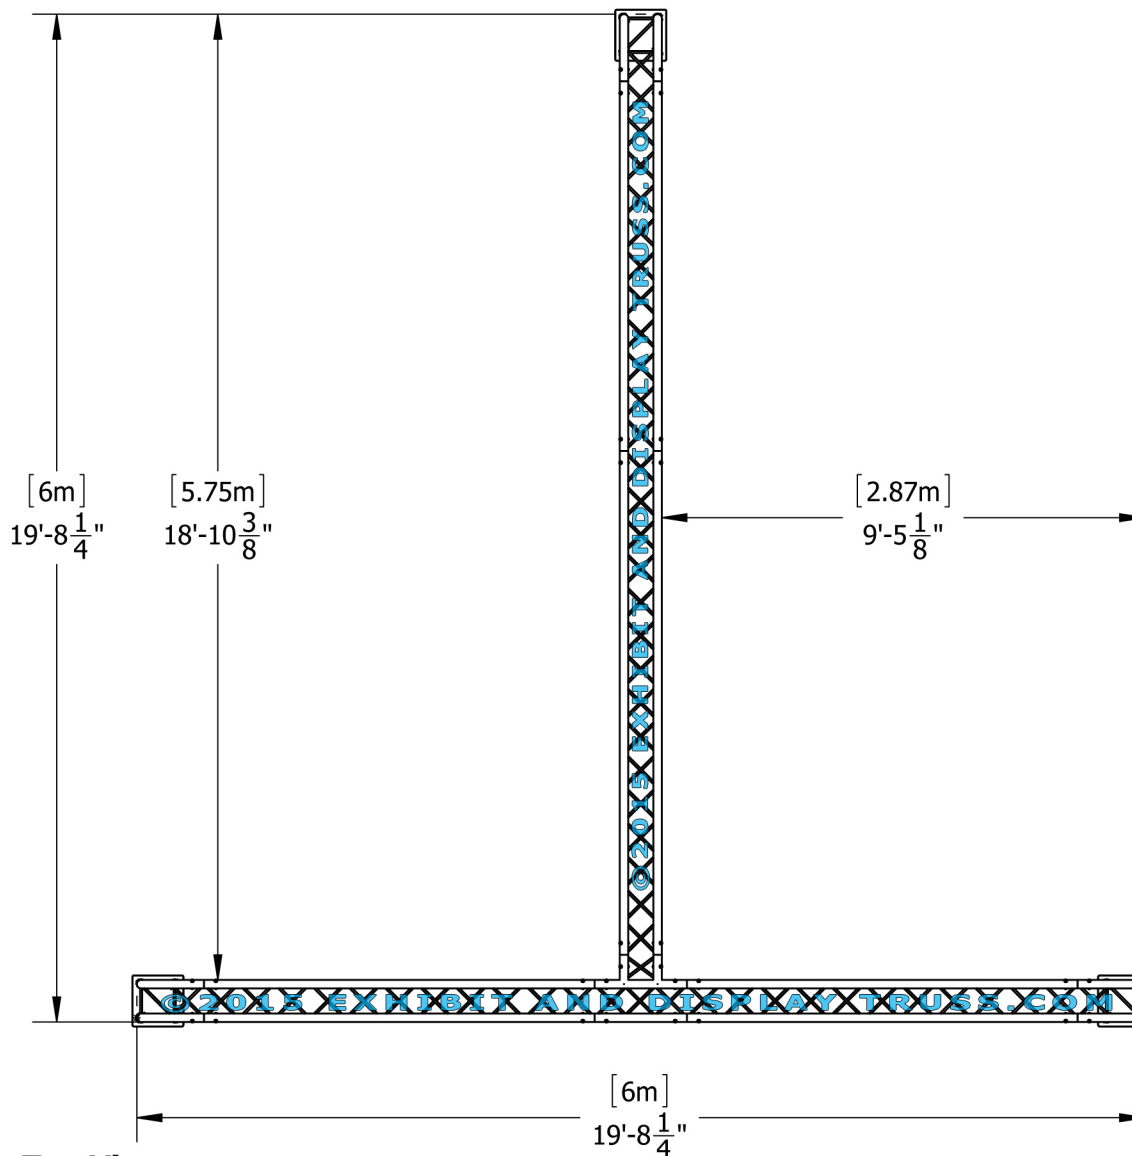

KIT: C25-104

10" Wide Aluminum Truss. 2" Chords with 1/2" Webs

©2015 EXHIBIT AND DISPLAY TRUSS.COM

Toll Free: 855-323-4866
Email: info@exhibitanddisplaytruss.com

ExhibitAndDisplayTruss.com

KIT: C25-104

10" Wide Aluminum Truss. 2" Chords with 1/2" Webs

©2015 EXHIBIT AND DISPLAY TRUSS.COM

EXPLODED VIEW

ITEM NO.	PART NUMBER	DESCRIPTION	QTY.
①	EDT10-BP4	Box Base Plate	3
②	EDT10-B2.2	2.2m Box Truss	1
③	EDT10-B2.325	2.325m Box Truss	2
④	EDT10-B2.6	2.6m Box Truss	3
⑤	EDT10-B3.0	3.0m Box Truss	1
⑥	EDT10-B2W90	2 Way 90° Junction	3
⑦	EDT10-B3WT	3 Way 90° "T" Junction	1

KIT: C25-104

10" Wide Aluminum Truss. 2" Chords with 1/2" Webs

©2015 EXHIBIT AND DISPLAY TRUSS.COM

Top View
Units: Feet & Inches
[Meters]

KIT: C25-104

10" Wide Aluminum Truss. 2" Chords with 1/2" Webs

©2015 EXHIBIT AND DISPLAY TRUSS.COM

Front View
Units: Feet & Inches
[Meters]

KIT: C25-104

10" Wide Aluminum Truss. 2" Chords with 1/2" Webs

©2015 EXHIBIT AND DISPLAY TRUSS.COM

SIDE VIEW
UNITS: FEET & INCHES
[METRES]

Toll Free: 855-323-4866
Email: info@exhibitanddisplaytruss.com