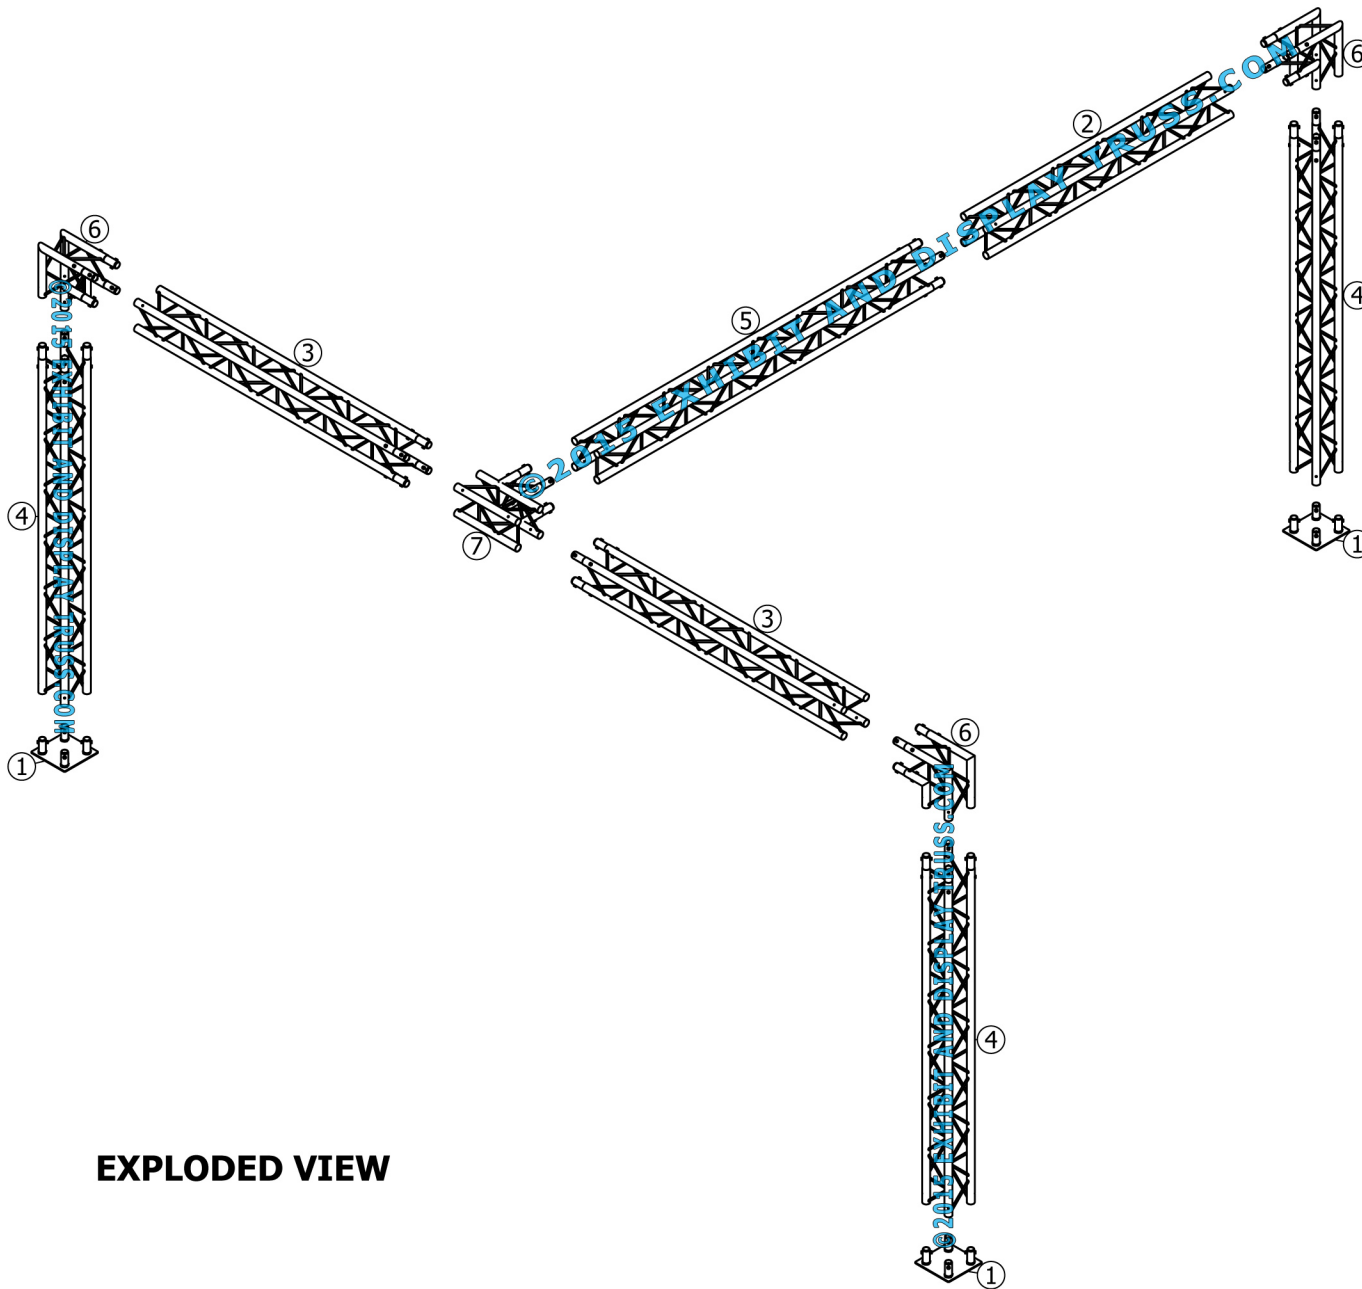

KIT: C25-104

10" Wide Aluminum Truss. 2" Chords with 1/2" Webs

©2015 EXHIBIT AND DISPLAY TRUSS.COM

Toll Free: 855-323-4866
Email: info@exhibitanddisplaytruss.com

ExhibitAndDisplayTruss.com

KIT: C25-104

10" Wide Aluminum Truss. 2" Chords with 1/2" Webs

©2015 EXHIBIT AND DISPLAY TRUSS.COM

EXPLODED VIEW

ITEM NO.	PART NUMBER	DESCRIPTION	QTY.
①	EDT10-BP4	Box Base Plate	3
②	EDT10-B2.2	2.2m Box Truss	1
③	EDT10-B2.325	2.325m Box Truss	2
④	EDT10-B2.6	2.6m Box Truss	3
⑤	EDT10-B3.0	3.0m Box Truss	1
⑥	EDT10-B2W90	2 Way 90° Junction	3
⑦	EDT10-B3WT	3 Way 90° "T" Junction	1

KIT: C25-104

10" Wide Aluminum Truss. 2" Chords with 1/2" Webs

©2015 EXHIBIT AND DISPLAY TRUSS.COM

Top View
Units: Feet & Inches
[Meters]

KIT: C25-104

10" Wide Aluminum Truss. 2" Chords with 1/2" Webs

©2015 EXHIBIT AND DISPLAY TRUSS.COM

Front View
Units: Feet & Inches
[Meters]

KIT: C25-104

10" Wide Aluminum Truss. 2" Chords with 1/2" Webs

©2015 EXHIBIT AND DISPLAY TRUSS.COM

SIDE VIEW
UNITS: FEET & INCHES
[METRES]

Toll Free: 855-323-4866
Email: info@exhibitanddisplaytruss.com