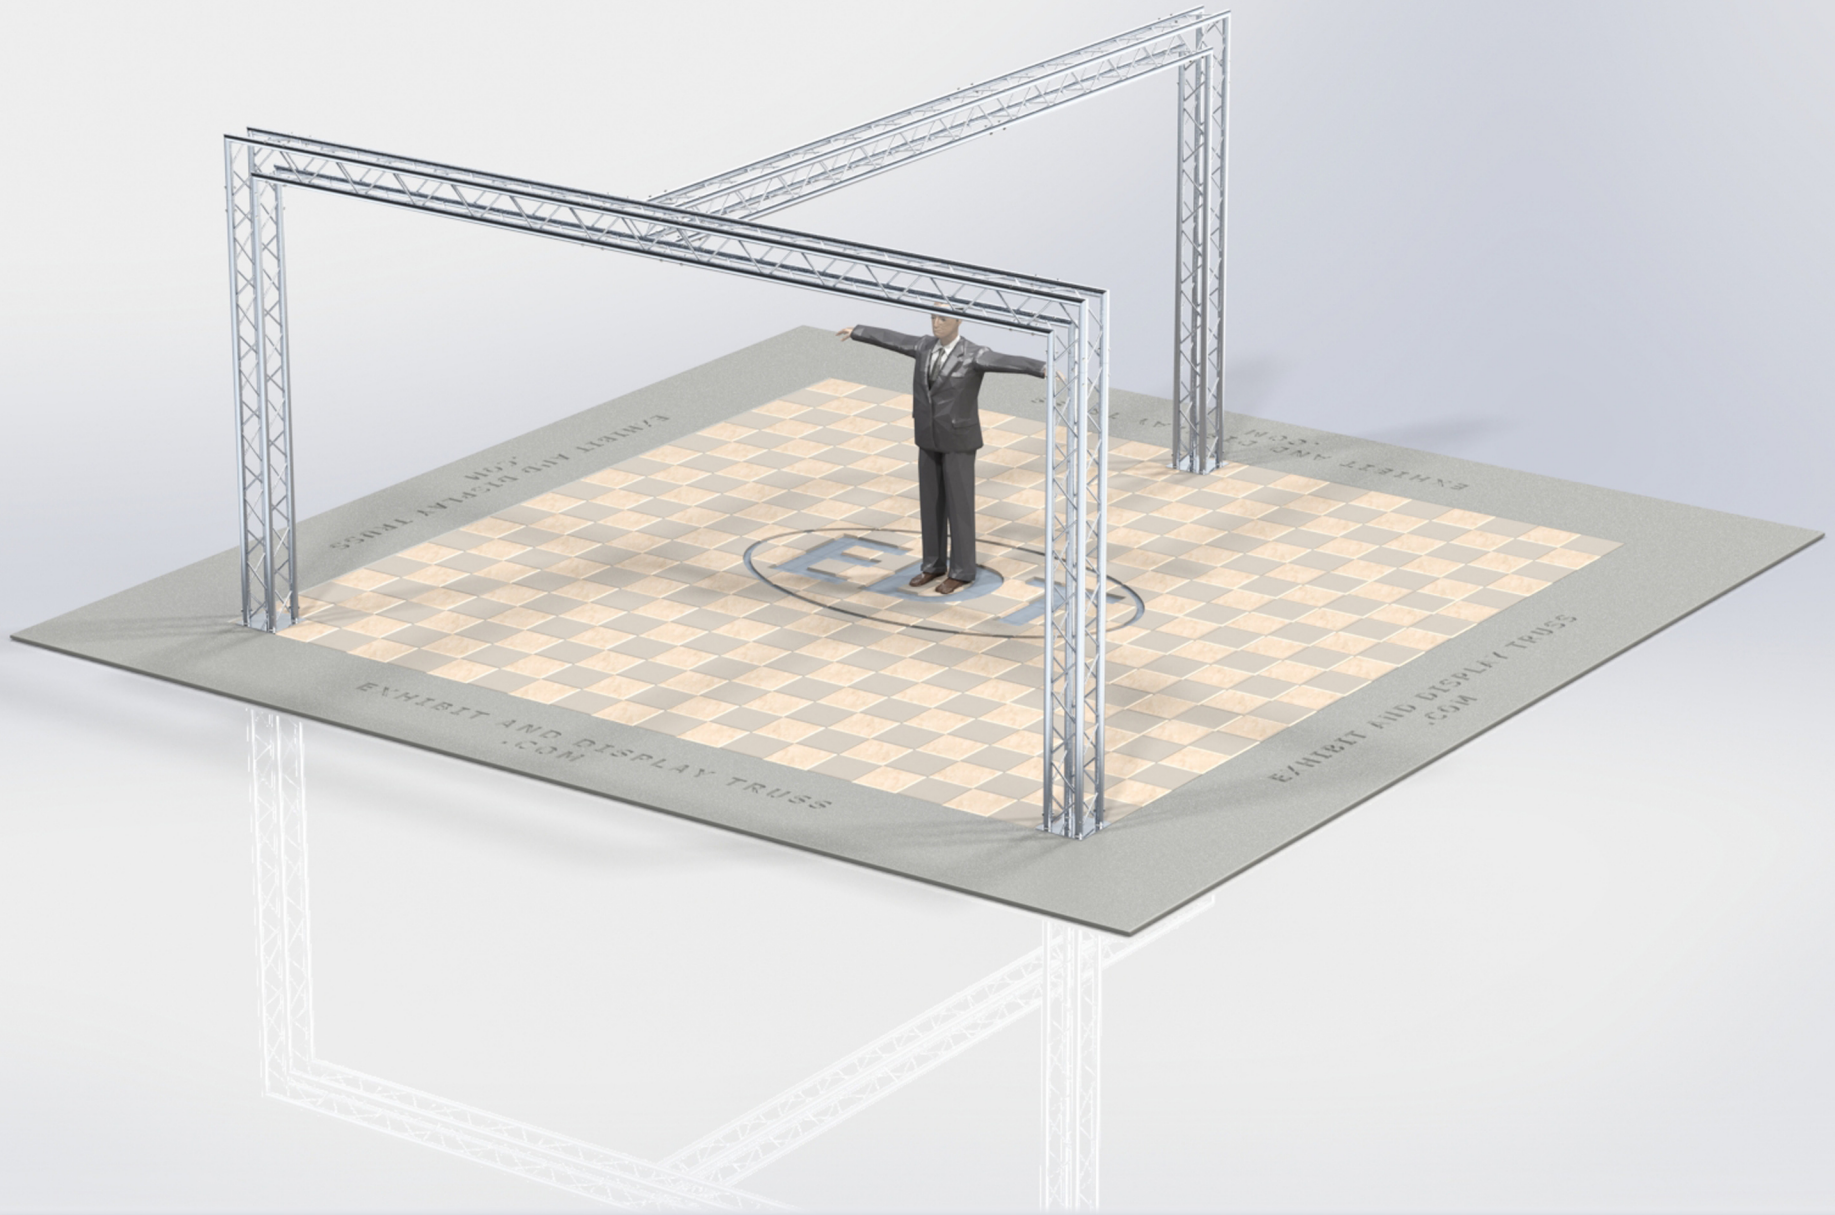

KIT: C25-104

10" Wide Aluminum Truss. 2" Chords with 1/2" Webs

©2015 EXHIBIT AND DISPLAY TRUSS.COM

Toll Free: 855-323-4866
Email: info@exhibitanddisplaytruss.com

ExhibitAndDisplayTruss.com

KIT: C25-104

10" Wide Aluminum Truss. 2" Chords with 1/2" Webs

©2015 EXHIBIT AND DISPLAY TRUSS.COM

EXPLODED VIEW

ITEM NO.	PART NUMBER	DESCRIPTION	QTY.
①	EDT10-BP4	Box Base Plate	3
②	EDT10-B2.2	2.2m Box Truss	1
③	EDT10-B2.325	2.325m Box Truss	2
④	EDT10-B2.6	2.6m Box Truss	3
⑤	EDT10-B3.0	3.0m Box Truss	1
⑥	EDT10-B2W90	2 Way 90° Junction	3
⑦	EDT10-B3WT	3 Way 90° "T" Junction	1

KIT: C25-104

10" Wide Aluminum Truss. 2" Chords with 1/2" Webs

©2015 EXHIBIT AND DISPLAY TRUSS.COM

Top View
Units: Feet & Inches
[Meters]

KIT: C25-104

10" Wide Aluminum Truss. 2" Chords with 1/2" Webs

©2015 EXHIBIT AND DISPLAY TRUSS.COM

Front View
Units: Feet & Inches
[Meters]

KIT: C25-104

10" Wide Aluminum Truss. 2" Chords with 1/2" Webs

©2015 EXHIBIT AND DISPLAY TRUSS.COM

SIDE VIEW
UNITS: FEET & INCHES
[METRES]

Toll Free: 855-323-4866
Email: info@exhibitanddisplaytruss.com