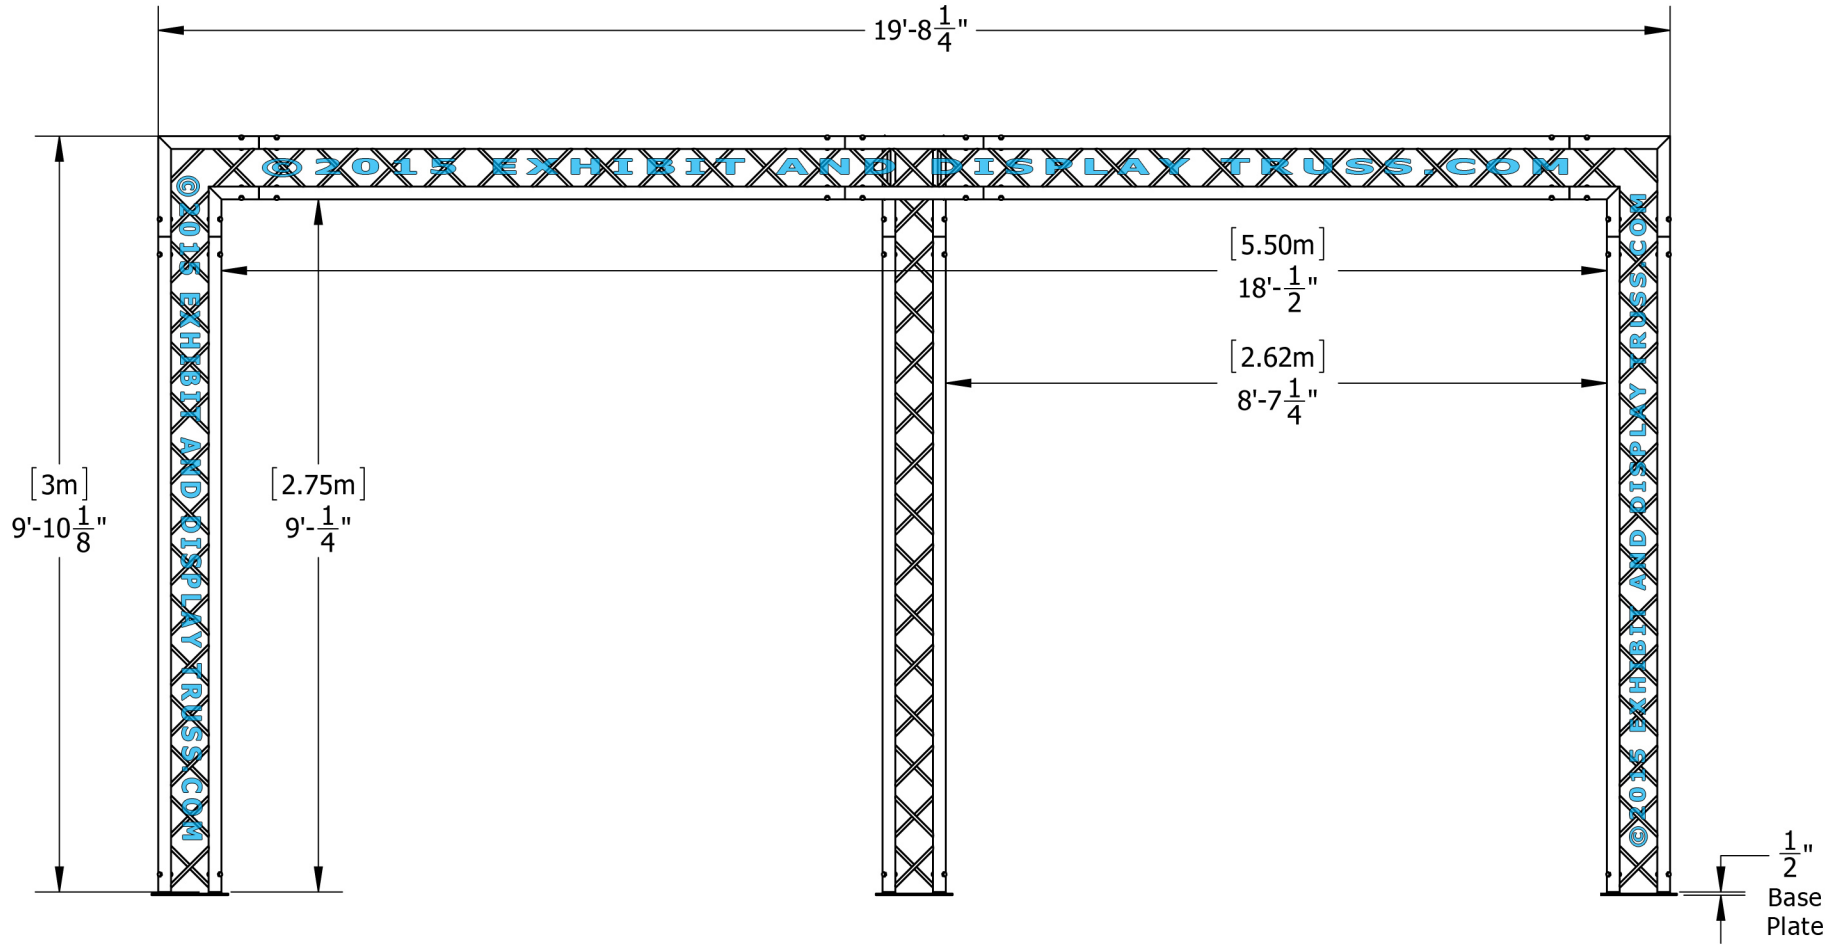

KIT: C25-104

10" Wide Aluminum Truss. 2" Chords with 1/2" Webs

©2015 EXHIBIT AND DISPLAY TRUSS.COM

Toll Free: 855-323-4866
Email: info@exhibitanddisplaytruss.com

ExhibitAndDisplayTruss.com

KIT: C25-104

10" Wide Aluminum Truss. 2" Chords with 1/2" Webs

©2015 EXHIBIT AND DISPLAY TRUSS.COM

EXPLODED VIEW

ITEM NO.	PART NUMBER	DESCRIPTION	QTY.
①	EDT10-BP4	Box Base Plate	3
②	EDT10-B2.2	2.2m Box Truss	1
③	EDT10-B2.325	2.325m Box Truss	2
④	EDT10-B2.6	2.6m Box Truss	3
⑤	EDT10-B3.0	3.0m Box Truss	1
⑥	EDT10-B2W90	2 Way 90° Junction	3
⑦	EDT10-B3WT	3 Way 90° "T" Junction	1

KIT: C25-104

10" Wide Aluminum Truss. 2" Chords with 1/2" Webs

©2015 EXHIBIT AND DISPLAY TRUSS.COM

Top View
Units: Feet & Inches
[Meters]

KIT: C25-104

10" Wide Aluminum Truss. 2" Chords with 1/2" Webs

©2015 EXHIBIT AND DISPLAY TRUSS.COM

Front View
Units: Feet & Inches
[Meters]

KIT: C25-104

10" Wide Aluminum Truss. 2" Chords with 1/2" Webs

©2015 EXHIBIT AND DISPLAY TRUSS.COM

SIDE VIEW
UNITS: FEET & INCHES
[METRES]

Toll Free: 855-323-4866
Email: info@exhibitanddisplaytruss.com