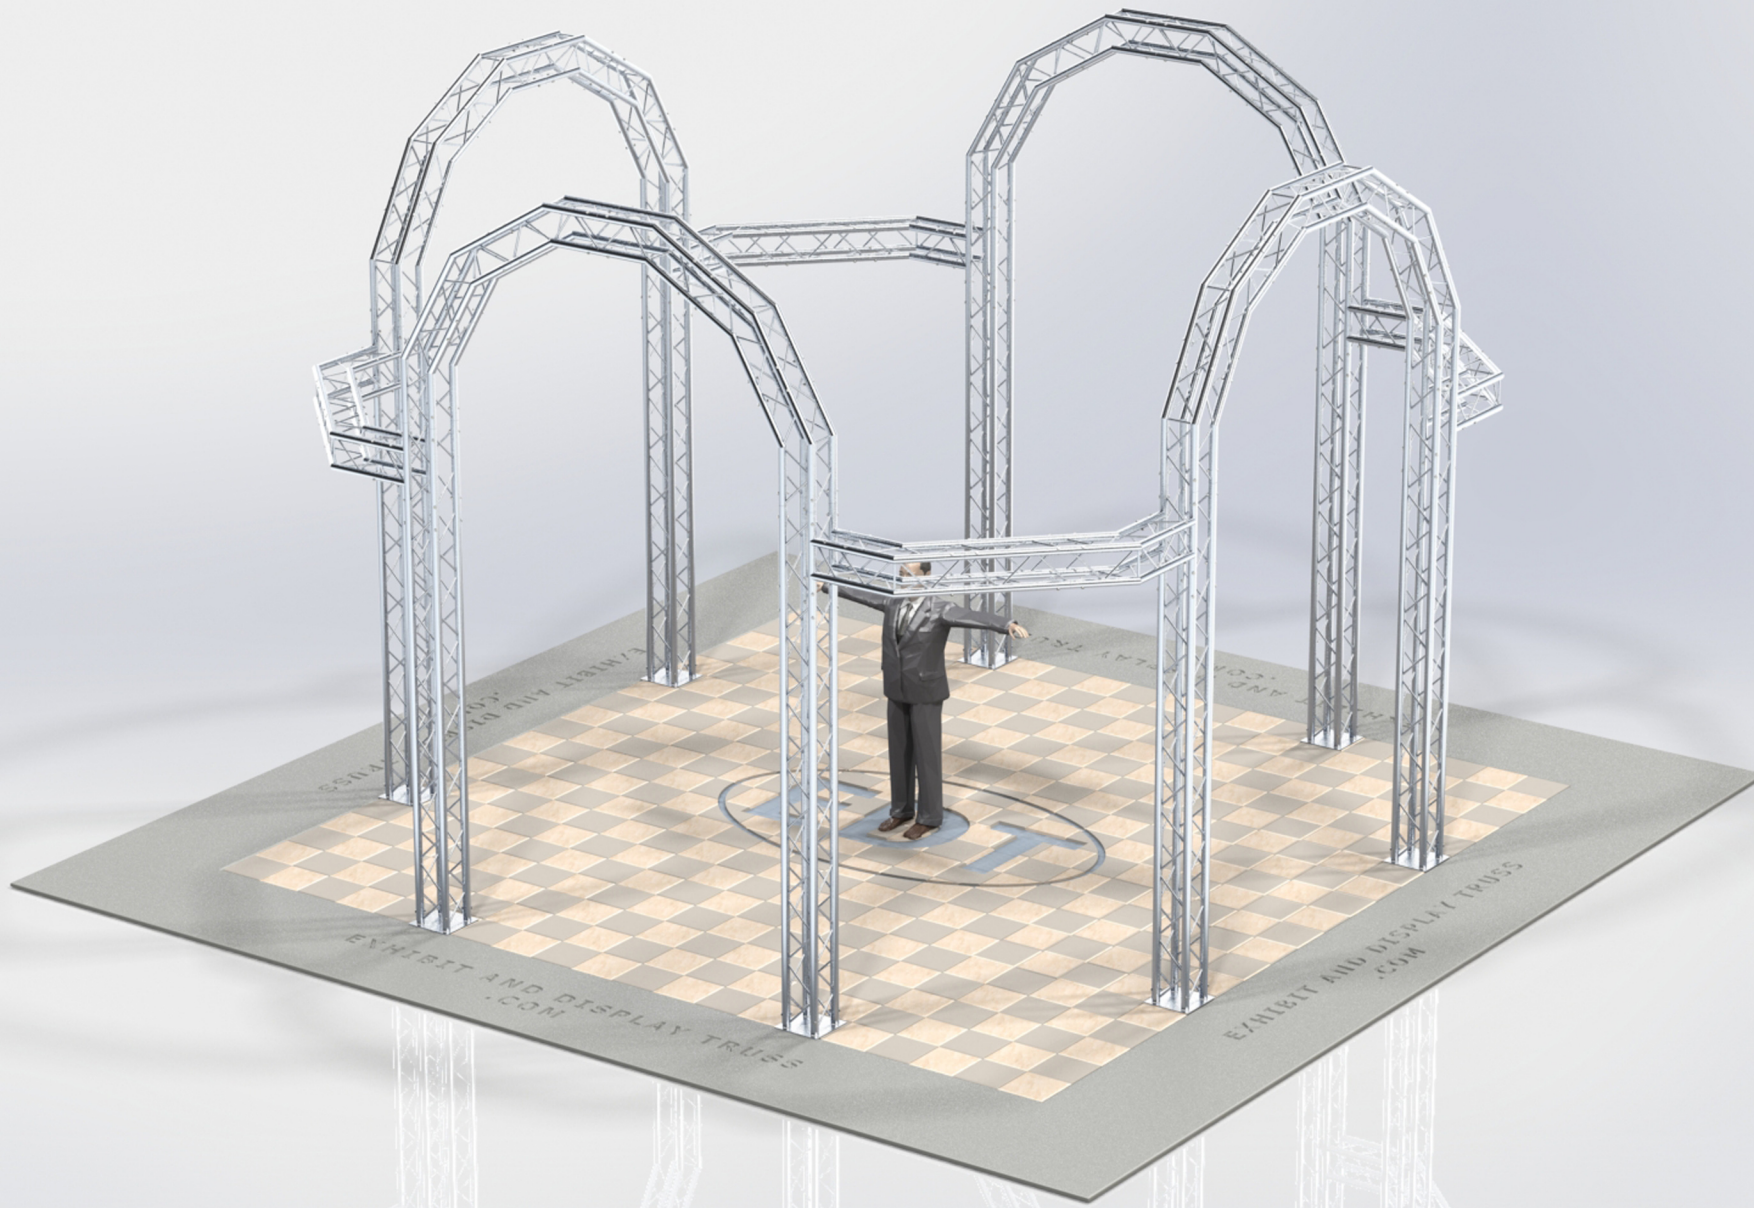

KIT: C27-104

10" Wide Aluminum Truss. 2" Chords with 1/2" Webs

©2015 EXHIBIT AND DISPLAY TRUSS.COM

Toll Free: 855-323-4866
Email: info@exhibitanddisplaytruss.com

ExhibitAndDisplayTruss.com

KIT: C27-104

10" Wide Aluminum Truss. 2" Chords with 1/2" Webs

©2015 EXHIBIT AND DISPLAY TRUSS.COM

EXPLODED VIEW

ITEM NO.	PART NUMBER	DESCRIPTION	QTY.
①	EDT10-BP4	Box Base Plate	8
②	EDT10-B0.6	0.6m Box Truss	4
③	EDT10-B2.6	2.6m Box Truss	8
④	EDT10-B3WT	3 Way 90° "T" Junction	8
⑤	EDT10-B2W135	2 Way 135° Junction	8
⑥	EDT10-B2W150	2 Way 150° Junction	24

KIT: C27-104

10" Wide Aluminum Truss. 2" Chords with 1/2" Webs

©2015 EXHIBIT AND DISPLAY TRUSS.COM

Top View
Units: Feet & Inches
[Meters]

KIT: C27-104

10" Wide Aluminum Truss. 2" Chords with 1/2" Webs

©2015 EXHIBIT AND DISPLAY TRUSS.COM

Front View
Units: Feet & Inches
[Meters]