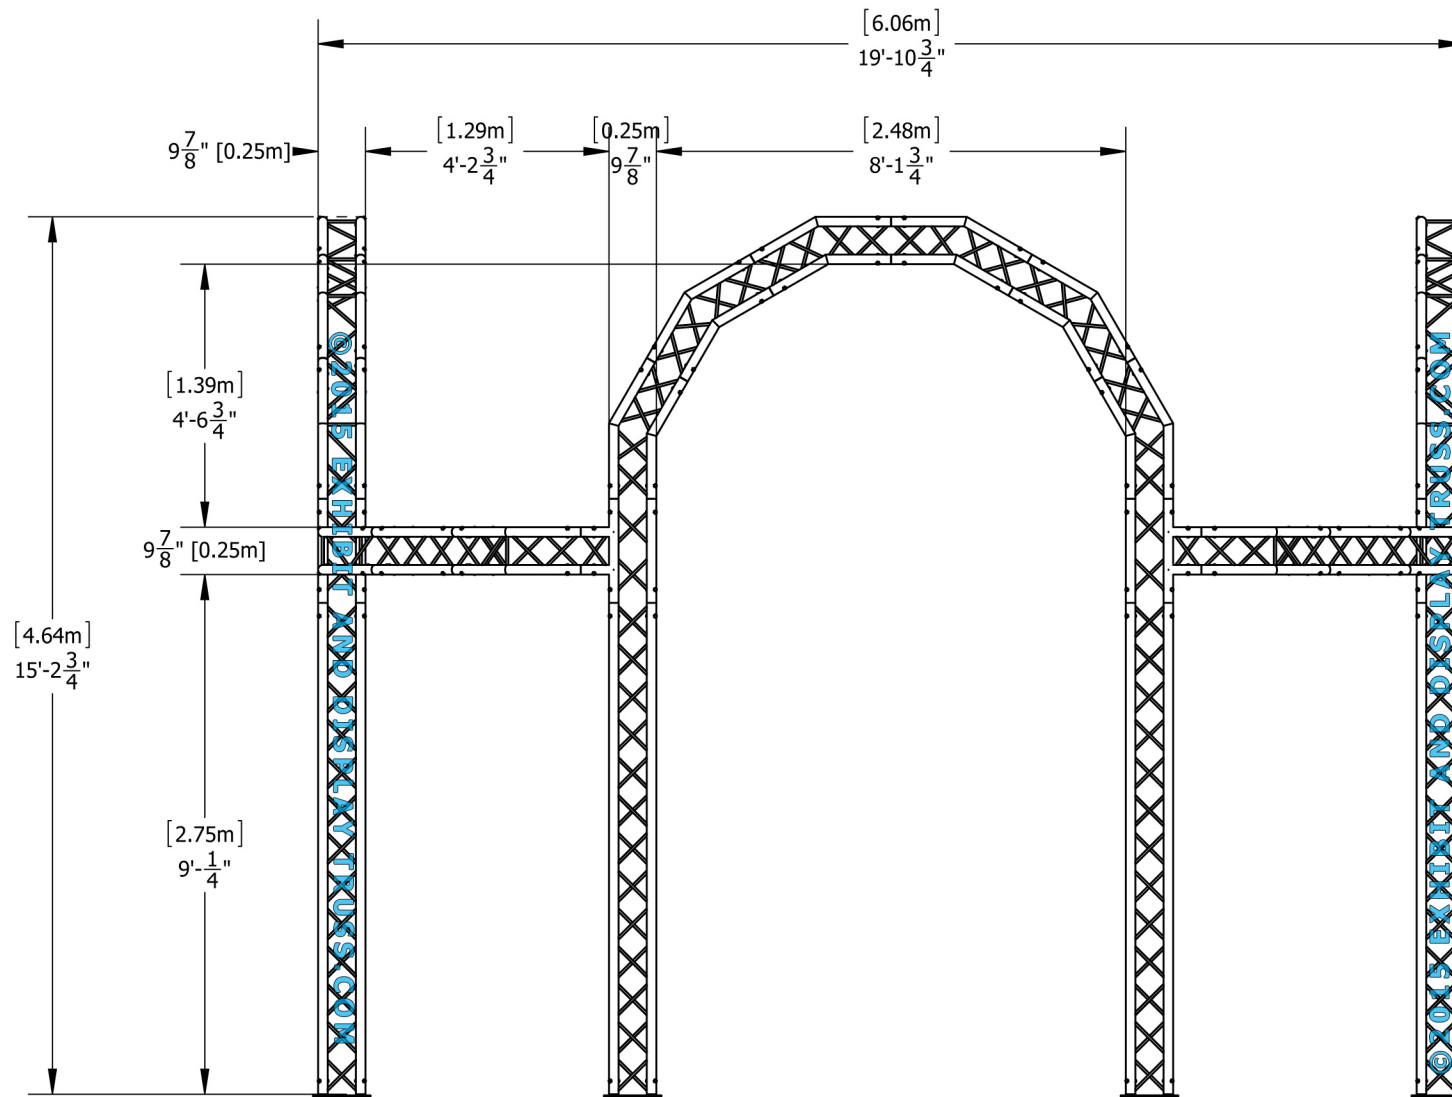

KIT: C27-104

10" Wide Aluminum Truss. 2" Chords with 1/2" Webs

©2015 EXHIBIT AND DISPLAY TRUSS.COM

Toll Free: 855-323-4866
Email: info@exhibitanddisplaytruss.com

ExhibitAndDisplayTruss.com

KIT: C27-104

10" Wide Aluminum Truss. 2" Chords with 1/2" Webs

©2015 EXHIBIT AND DISPLAY TRUSS.COM

EXPLODED VIEW

ITEM NO.	PART NUMBER	DESCRIPTION	QTY.
①	EDT10-BP4	Box Base Plate	8
②	EDT10-B0.6	0.6m Box Truss	4
③	EDT10-B2.6	2.6m Box Truss	8
④	EDT10-B3WT	3 Way 90° "T" Junction	8
⑤	EDT10-B2W135	2 Way 135° Junction	8
⑥	EDT10-B2W150	2 Way 150° Junction	24

KIT: C27-104

10" Wide Aluminum Truss. 2" Chords with 1/2" Webs

©2015 EXHIBIT AND DISPLAY TRUSS.COM

Top View
Units: Feet & Inches
[Meters]

KIT: C27-104

10" Wide Aluminum Truss. 2" Chords with 1/2" Webs

©2015 EXHIBIT AND DISPLAY TRUSS.COM

Front View
Units: Feet & Inches
[Meters]