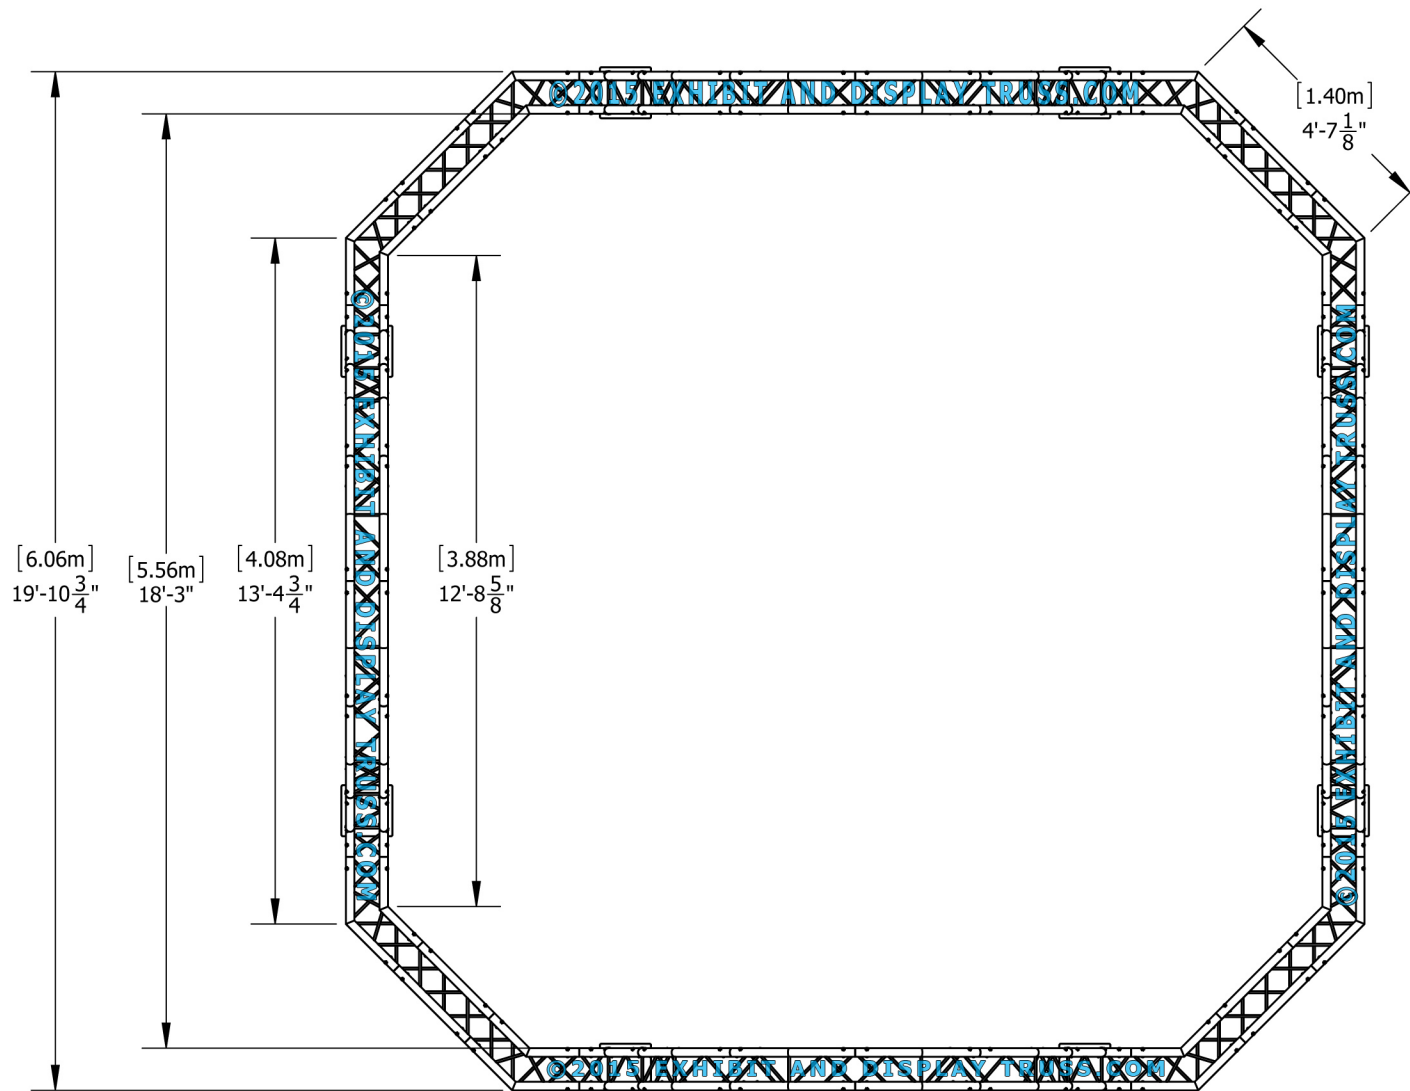

KIT: C27-104

10" Wide Aluminum Truss. 2" Chords with 1/2" Webs

©2015 EXHIBIT AND DISPLAY TRUSS.COM

Toll Free: 855-323-4866
Email: info@exhibitanddisplaytruss.com

ExhibitAndDisplayTruss.com

KIT: C27-104

10" Wide Aluminum Truss. 2" Chords with 1/2" Webs

©2015 EXHIBIT AND DISPLAY TRUSS.COM

EXPLODED VIEW

ITEM NO.	PART NUMBER	DESCRIPTION	QTY.
①	EDT10-BP4	Box Base Plate	8
②	EDT10-B0.6	0.6m Box Truss	4
③	EDT10-B2.6	2.6m Box Truss	8
④	EDT10-B3WT	3 Way 90° "T" Junction	8
⑤	EDT10-B2W135	2 Way 135° Junction	8
⑥	EDT10-B2W150	2 Way 150° Junction	24

KIT: C27-104

10" Wide Aluminum Truss. 2" Chords with 1/2" Webs

©2015 EXHIBIT AND DISPLAY TRUSS.COM

Top View
Units: Feet & Inches
[Meters]

KIT: C27-104

10" Wide Aluminum Truss. 2" Chords with 1/2" Webs

©2015 EXHIBIT AND DISPLAY TRUSS.COM

Front View
Units: Feet & Inches
[Meters]