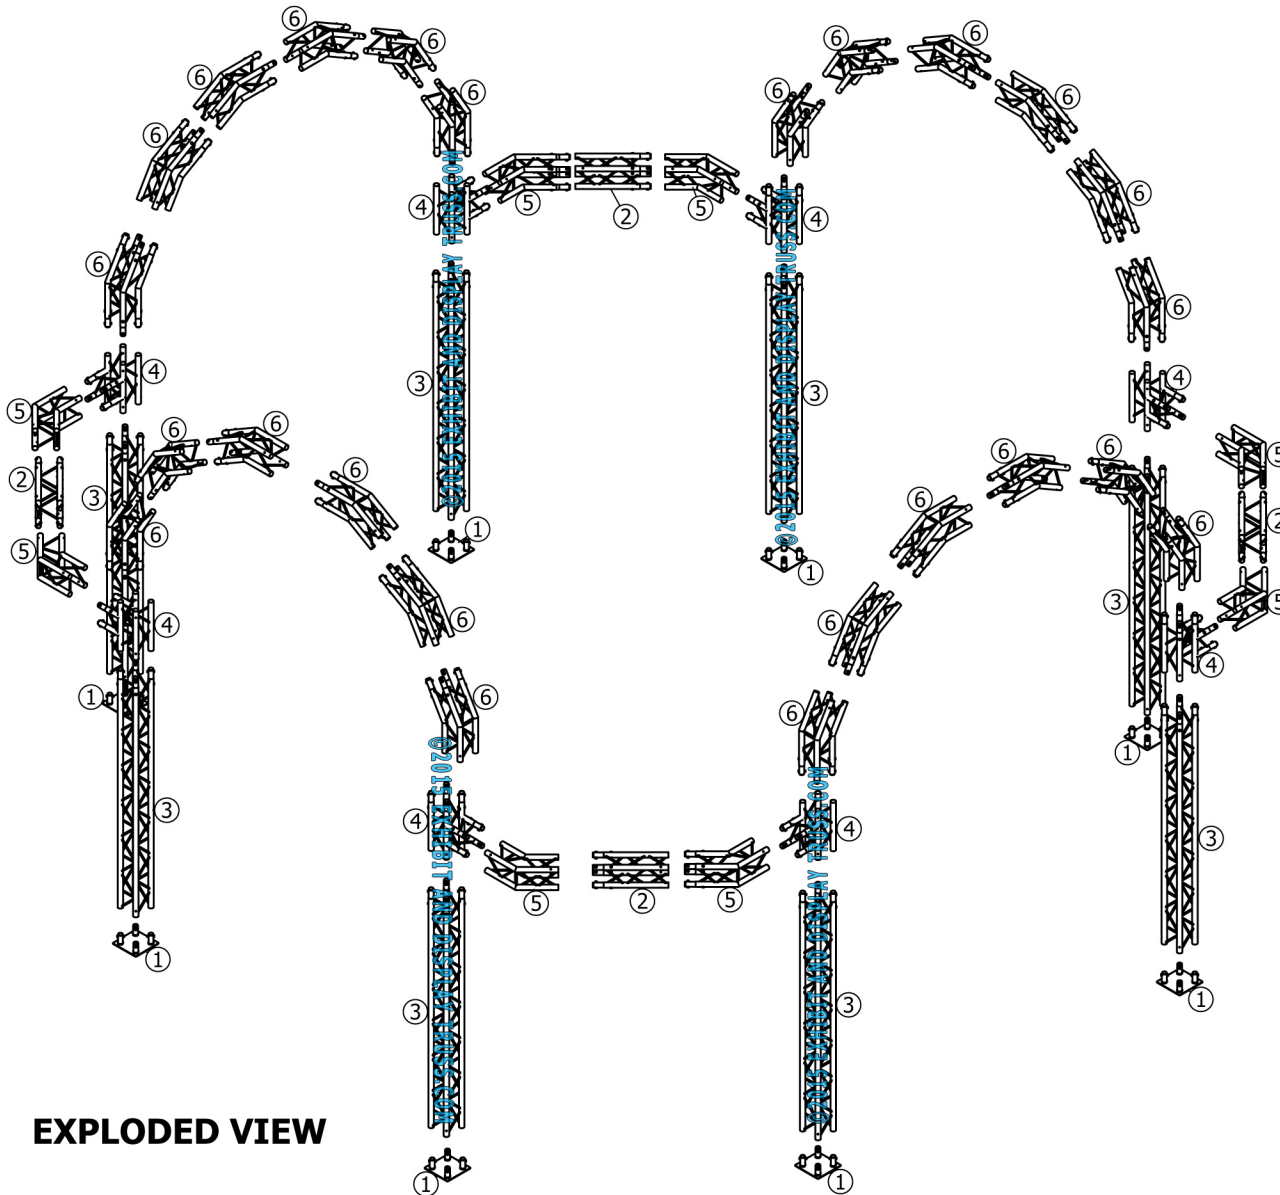

KIT: C27-104

10" Wide Aluminum Truss. 2" Chords with 1/2" Webs

©2015 EXHIBIT AND DISPLAY TRUSS.COM

Toll Free: 855-323-4866
Email: info@exhibitanddisplaytruss.com

ExhibitAndDisplayTruss.com

KIT: C27-104

10" Wide Aluminum Truss. 2" Chords with 1/2" Webs

©2015 EXHIBIT AND DISPLAY TRUSS.COM

EXPLODED VIEW

ITEM NO.	PART NUMBER	DESCRIPTION	QTY.
①	EDT10-BP4	Box Base Plate	8
②	EDT10-B0.6	0.6m Box Truss	4
③	EDT10-B2.6	2.6m Box Truss	8
④	EDT10-B3WT	3 Way 90° "T" Junction	8
⑤	EDT10-B2W135	2 Way 135° Junction	8
⑥	EDT10-B2W150	2 Way 150° Junction	24

KIT: C27-104

10" Wide Aluminum Truss. 2" Chords with 1/2" Webs

©2015 EXHIBIT AND DISPLAY TRUSS.COM

Top View
Units: Feet & Inches
[Meters]

KIT: C27-104

10" Wide Aluminum Truss. 2" Chords with 1/2" Webs

©2015 EXHIBIT AND DISPLAY TRUSS.COM

Front View
Units: Feet & Inches
[Meters]