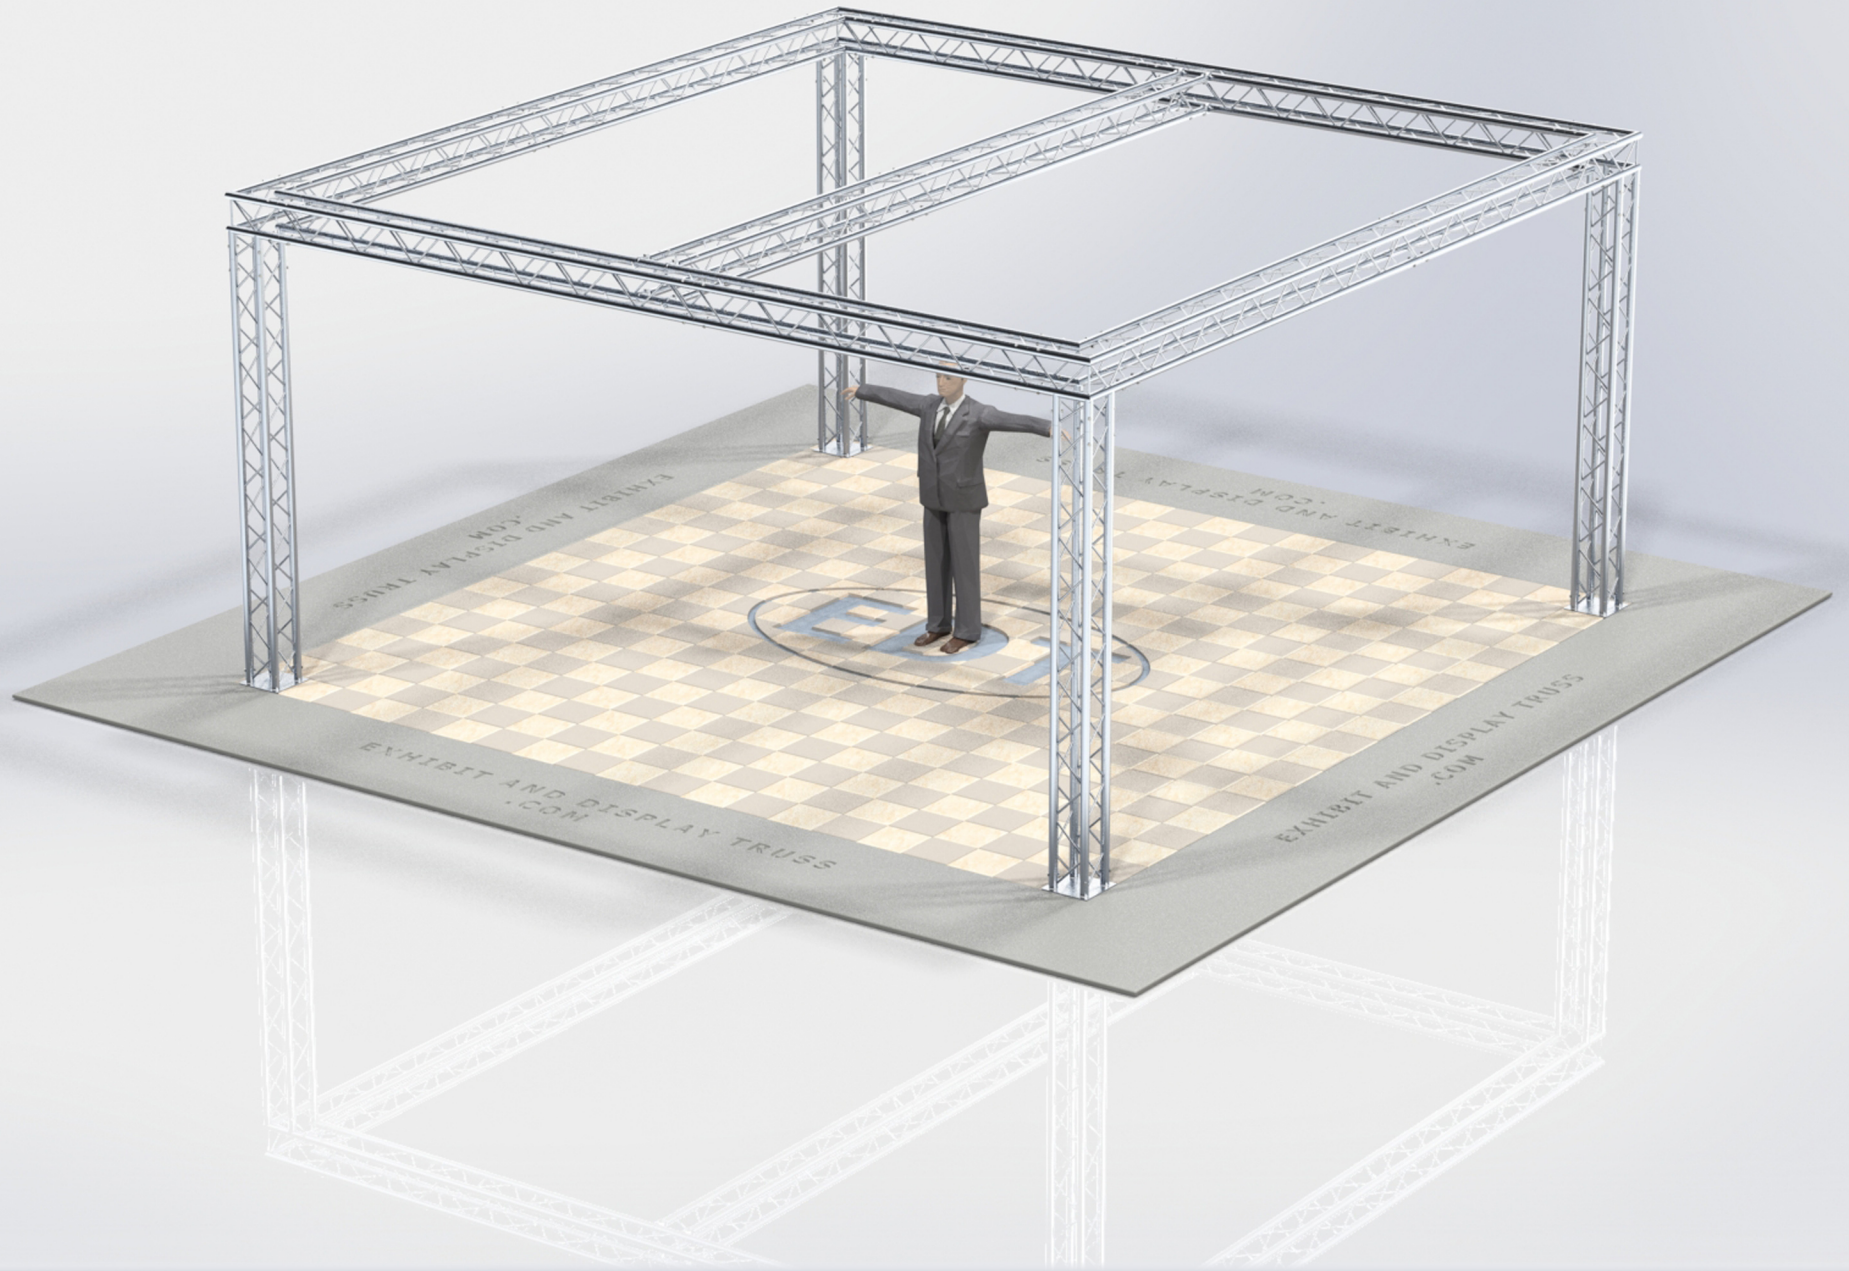

KIT: C36-104

10" Wide Aluminum Box Truss. 2" Chords with 1/2" Webs

©2017 EXHIBIT AND DISPLAY TRUSS.COM

Toll Free: 855-323-4866
Email: info@exhibitanddisplaytruss.com

ExhibitAndDisplayTruss.com

KIT: C36-104

10" Wide Aluminum Box Truss. 2" Chords with 1/2" Webs

©2017 EXHIBIT AND DISPLAY TRUSS.COM

©2017 EXHIBIT AND DISPLAY TRUSS.COM

EXPLODED VIEW

ITEM NO.	PART NUMBER	DESCRIPTION	QTY.
1	EDT10-BP4	Box Base Plate	4
2	EDT10-B2.2	2.2m Box Truss	5
3	EDT10-B2.6	2.6m Box Truss	4
4	EDT10-B3.0	3.0m Box Truss	5
5	EDT10-B3W90	3 Way 90° Junction	4
6	EDT10-EHC1	Extender Hook Clamp	8

KIT: C36-104

10" Wide Aluminum Box Truss. 2" Chords with 1/2" Webs

©2017 EXHIBIT AND DISPLAY TRUSS.COM

Top View
Units: Feet & Inches
[Meters]

KIT: C36-104

10" Wide Aluminum Box Truss. 2" Chords with 1/2" Webs

©2017 EXHIBIT AND DISPLAY TRUSS.COM

©2017 EXHIBIT AND DISPLAY TRUSS.COM

Front View
Units: Feet & Inches
[Meters]