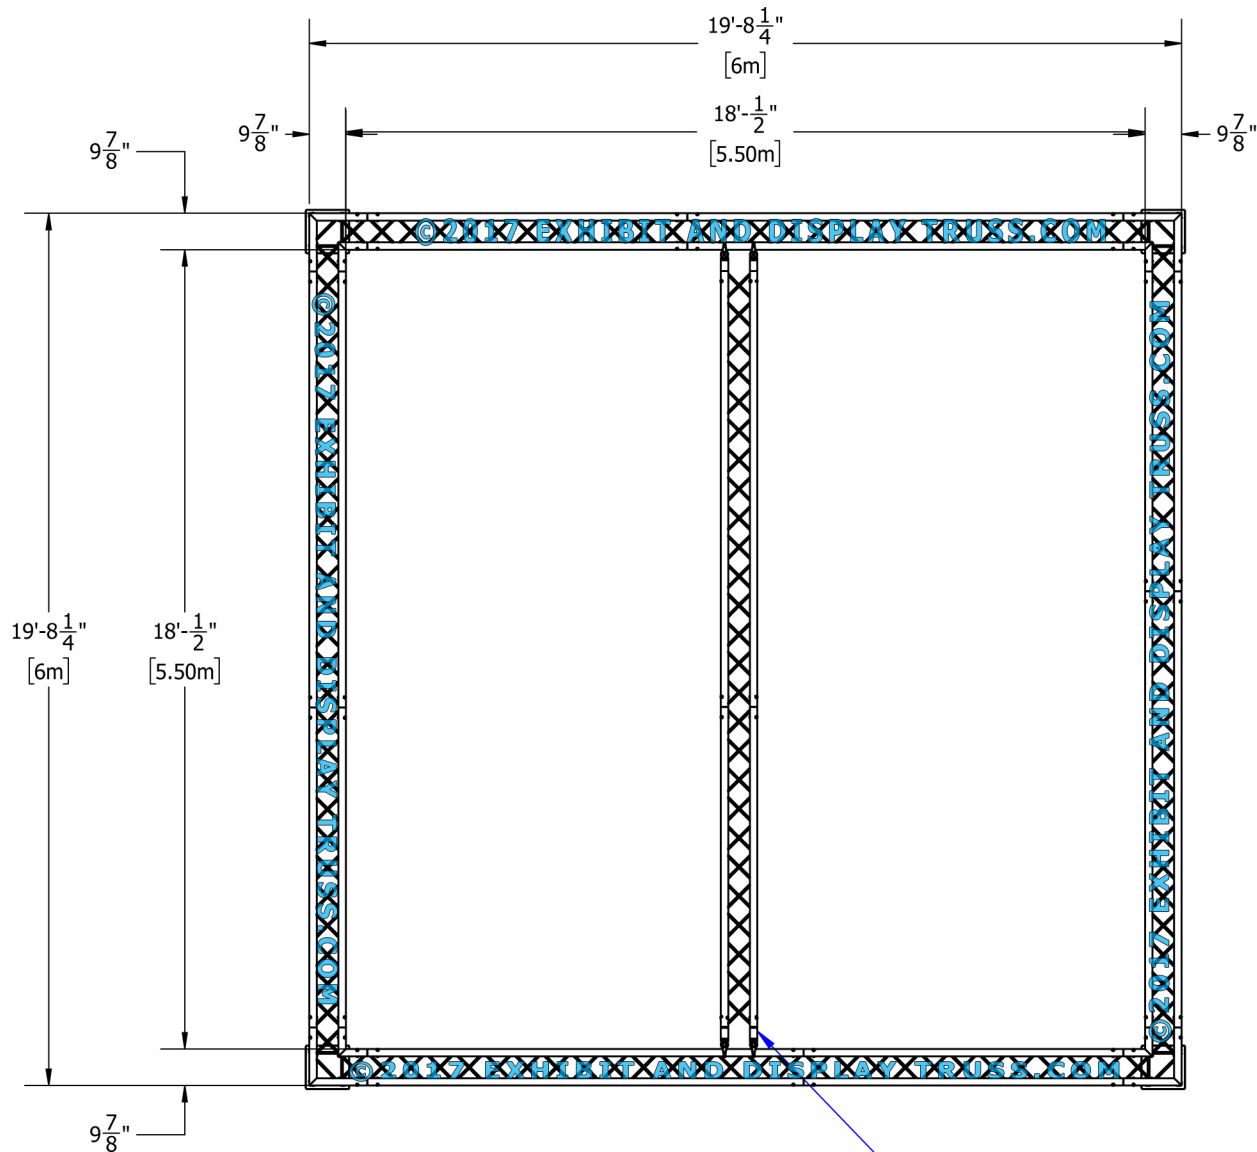

KIT: C36-104

10" Wide Aluminum Box Truss. 2" Chords with 1/2" Webs

©2017 EXHIBIT AND DISPLAY TRUSS.COM

Toll Free: 855-323-4866
Email: info@exhibitanddisplaytruss.com

ExhibitAndDisplayTruss.com

KIT: C36-104

10" Wide Aluminum Box Truss. 2" Chords with 1/2" Webs

©2017 EXHIBIT AND DISPLAY TRUSS.COM

©2017 EXHIBIT AND DISPLAY TRUSS.COM

EXPLODED VIEW

ITEM NO.	PART NUMBER	DESCRIPTION	QTY.
1	EDT10-BP4	Box Base Plate	4
2	EDT10-B2.2	2.2m Box Truss	5
3	EDT10-B2.6	2.6m Box Truss	4
4	EDT10-B3.0	3.0m Box Truss	5
5	EDT10-B3W90	3 Way 90° Junction	4
6	EDT10-EHC1	Extender Hook Clamp	8

KIT: C36-104

10" Wide Aluminum Box Truss. 2" Chords with 1/2" Webs

©2017 EXHIBIT AND DISPLAY TRUSS.COM

Top View
Units: Feet & Inches
[Meters]

KIT: C36-104

10" Wide Aluminum Box Truss. 2" Chords with 1/2" Webs