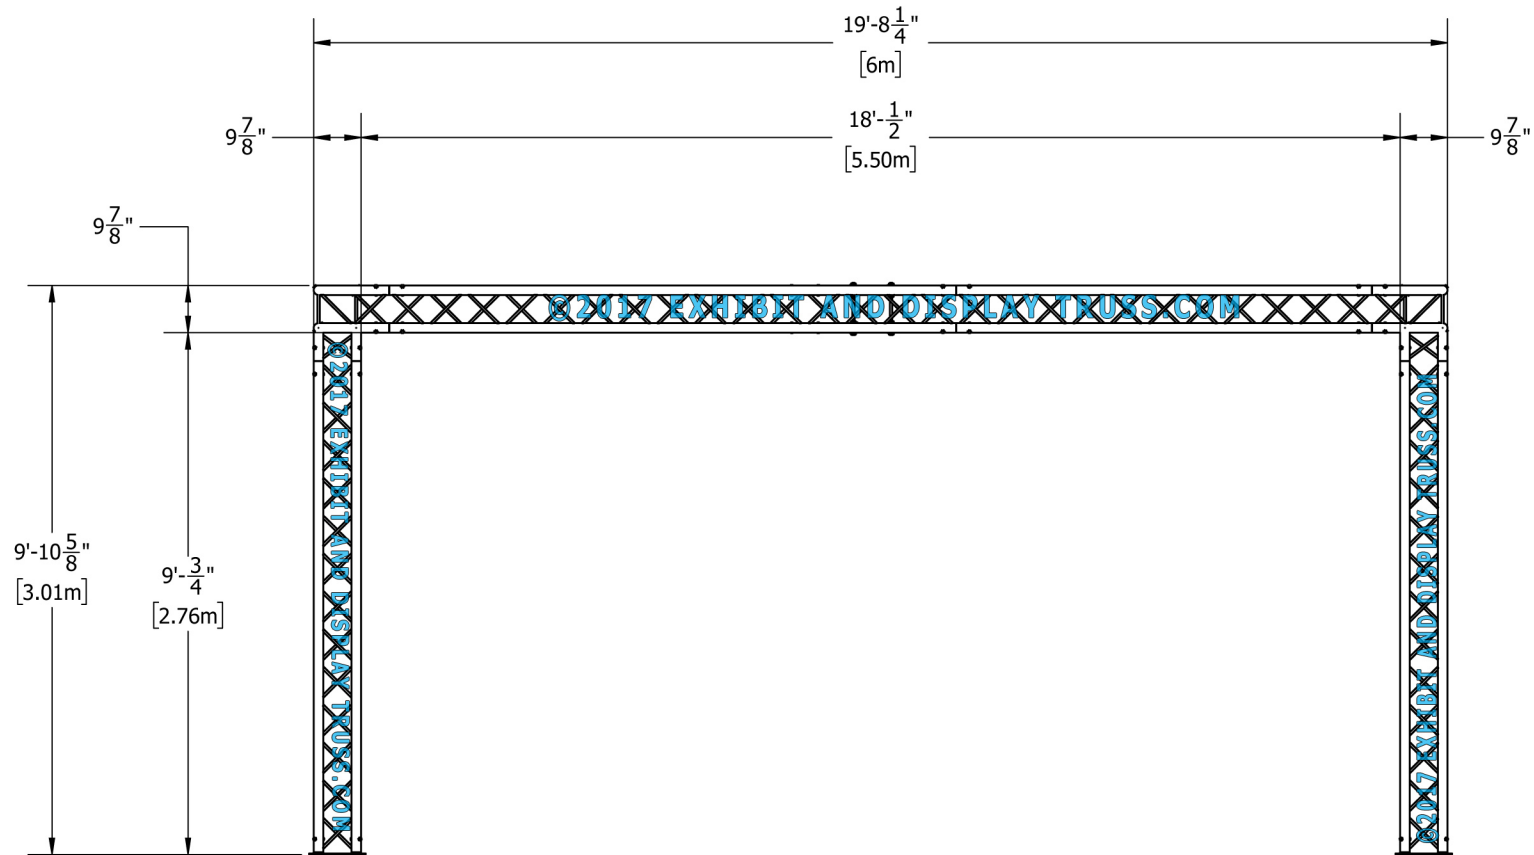

KIT: C36-104

10" Wide Aluminum Box Truss. 2" Chords with 1/2" Webs

©2017 EXHIBIT AND DISPLAY TRUSS.COM

©2017 EXHIBIT AND DISPLAY TRUSS.COM

Front View
Units: Feet & Inches
[Meters]