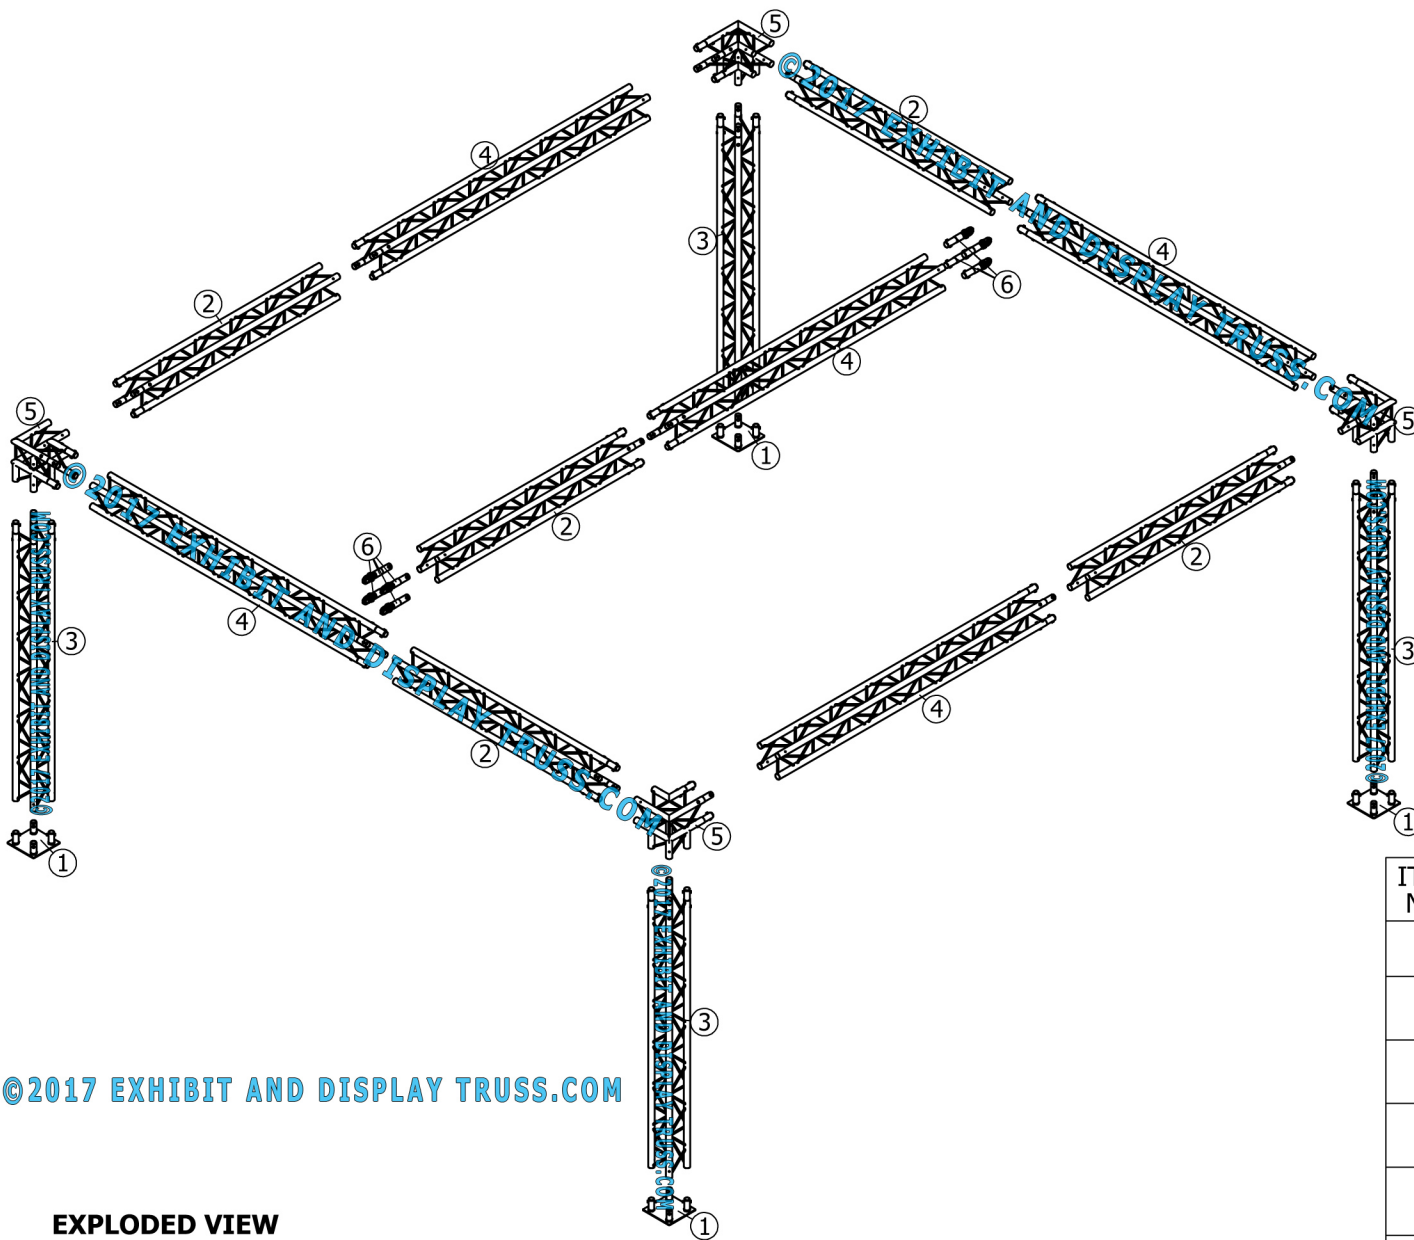

KIT: C36-104

10" Wide Aluminum Box Truss. 2" Chords with 1/2" Webs

©2017 EXHIBIT AND DISPLAY TRUSS.COM

Toll Free: 855-323-4866
Email: info@exhibitanddisplaytruss.com

ExhibitAndDisplayTruss.com

KIT: C36-104

10" Wide Aluminum Box Truss. 2" Chords with 1/2" Webs

©2017 EXHIBIT AND DISPLAY TRUSS.COM

©2017 EXHIBIT AND DISPLAY TRUSS.COM

EXPLODED VIEW

ITEM NO.	PART NUMBER	DESCRIPTION	QTY.
1	EDT10-BP4	Box Base Plate	4
2	EDT10-B2.2	2.2m Box Truss	5
3	EDT10-B2.6	2.6m Box Truss	4
4	EDT10-B3.0	3.0m Box Truss	5
5	EDT10-B3W90	3 Way 90° Junction	4
6	EDT10-EHC1	Extender Hook Clamp	8

KIT: C36-104

10" Wide Aluminum Box Truss. 2" Chords with 1/2" Webs

©2017 EXHIBIT AND DISPLAY TRUSS.COM

Top View
Units: Feet & Inches
[Meters]

KIT: C36-104

10" Wide Aluminum Box Truss. 2" Chords with 1/2" Webs

©2017 EXHIBIT AND DISPLAY TRUSS.COM

©2017 EXHIBIT AND DISPLAY TRUSS.COM

Front View
Units: Feet & Inches
[Meters]