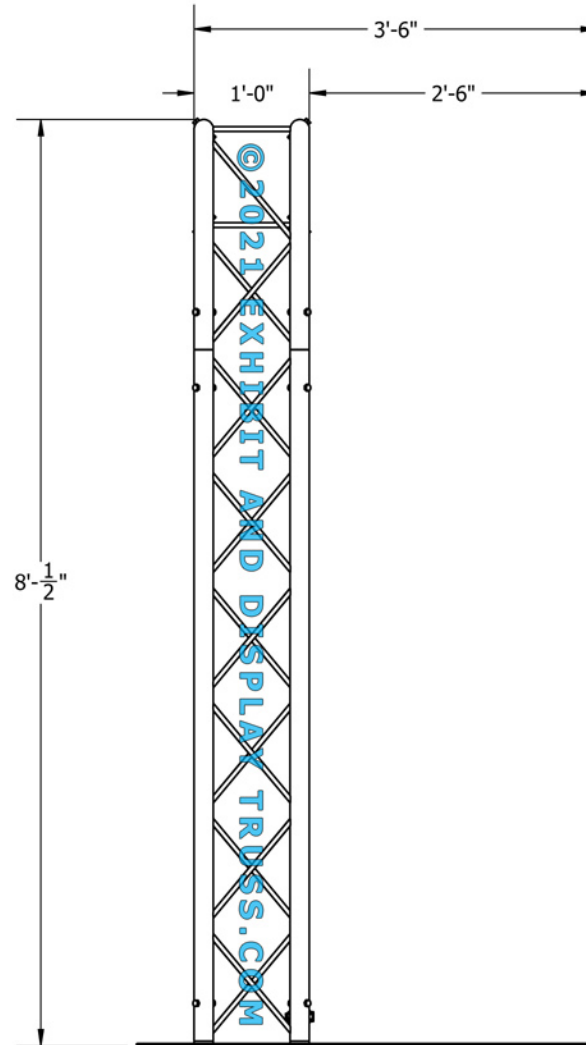

KIT: C55-124

12" Wide Aluminum Truss. 2" Chords with 1/2" Webs

©2021 EXHIBIT AND DISPLAY TRUSS.COM

ITEM NO.	PART NUMBER	DESCRIPTION	QTY.
1	EDT12-B6	6'-0" Box Truss	5
2	EDT12-B6-6	6'-6" Box Truss	4
3	EDT12-B2W90	2 Way 90° Junction	2
4	EDT12-B3WT	3 Way 90° "T" Junction	3
5	EDT2-ST6-6	6'-6" Single Tube	4
6	EDT12-EHC1	Extender Hook Clamp	8
7	EDT12-B4 14X48o	14"x48" Offset Base Plate	5

© copyright all rights reserved

Toll Free: 855-323-4866
 Email: info@exhibitanddisplaytruss.com

ExhibitAndDisplayTruss.com

KIT: C55-124

12" Wide Aluminum Truss. 2" Chords with 1/2" Webs

©2021 EXHIBIT AND DISPLAY TRUSS.COM

4-Chord

NOTE* Height is adjustable on all single tubes using Extender Hook Clamps.

FRONT VIEW
UNITS: FEET & INCHES

© copyright
all rights reserved

Toll Free: 855-323-4866
Email: info@exhibitanddisplaytruss.com

ExhibitAndDisplayTruss.com

KIT: C55-124

12" Wide Aluminum Truss. 2" Chords with 1/2" Webs

©2021 EXHIBIT AND DISPLAY TRUSS.COM

4-Chord

SIDE VIEW
UNITS: FEET & INCHES

© copyright
all rights reserved

Toll Free: 855-323-4866
Email: info@exhibitanddisplaytruss.com