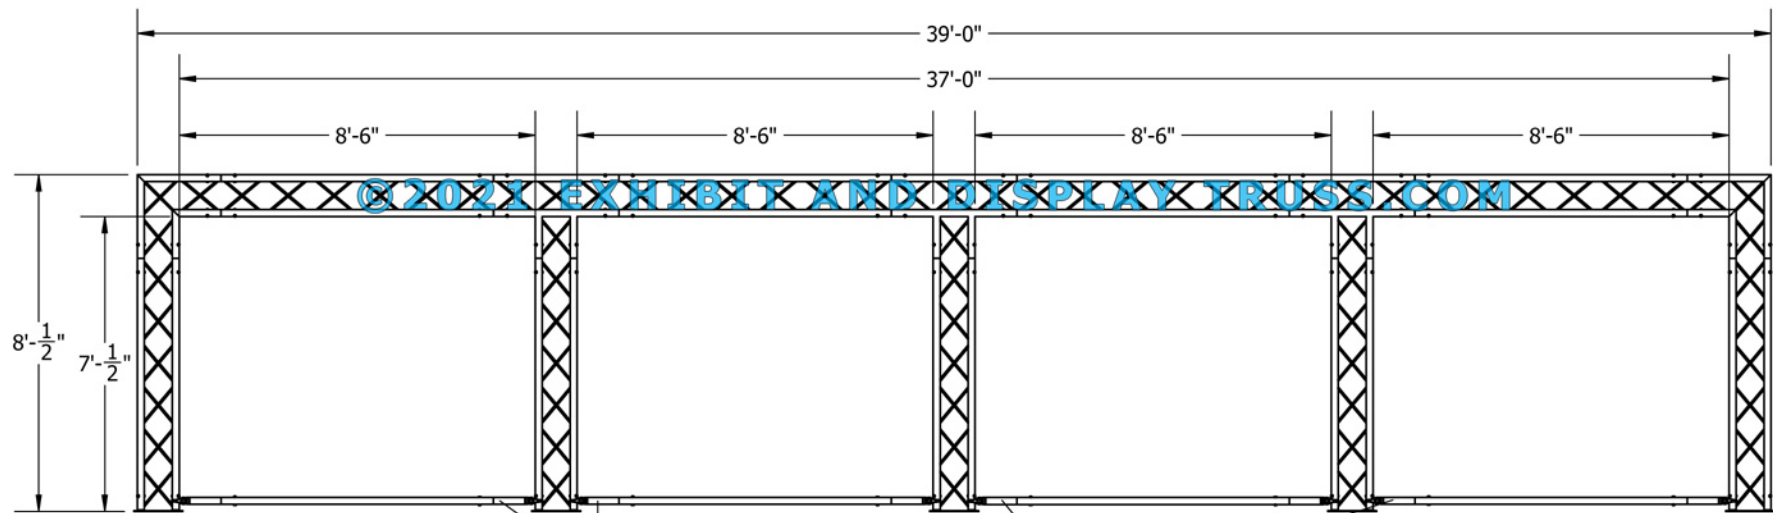

KIT: C55-124

12" Wide Aluminum Truss. 2" Chords with 1/2" Webs

©2021 EXHIBIT AND DISPLAY TRUSS.COM

ITEM NO.	PART NUMBER	DESCRIPTION	QTY.
1	EDT12-B6	6'-0" Box Truss	5
2	EDT12-B6-6	6'-6" Box Truss	4
3	EDT12-B2W90	2 Way 90° Junction	2
4	EDT12-B3WT	3 Way 90° "T" Junction	3
5	EDT2-ST6-6	6'-6" Single Tube	4
6	EDT12-EHC1	Extender Hook Clamp	8
7	EDT12-B4 14X48o	14"x48" Offset Base Plate	5

© copyright all rights reserved

Toll Free: 855-323-4866
 Email: info@exhibitanddisplaytruss.com

ExhibitAndDisplayTruss.com

KIT: C55-124

12" Wide Aluminum Truss. 2" Chords with 1/2" Webs

©2021 EXHIBIT AND DISPLAY TRUSS.COM

4-Chord

NOTE* Height is adjustable on all single tubes using Extender Hook Clamps.

FRONT VIEW
UNITS: FEET & INCHES

© copyright
all rights reserved

Toll Free: 855-323-4866
Email: info@exhibitanddisplaytruss.com

ExhibitAndDisplayTruss.com

KIT: C55-124

12" Wide Aluminum Truss. 2" Chords with 1/2" Webs

©2021 EXHIBIT AND DISPLAY TRUSS.COM

4-Chord

SIDE VIEW
UNITS: FEET & INCHES

© copyright
all rights reserved

Toll Free: 855-323-4866
Email: info@exhibitanddisplaytruss.com