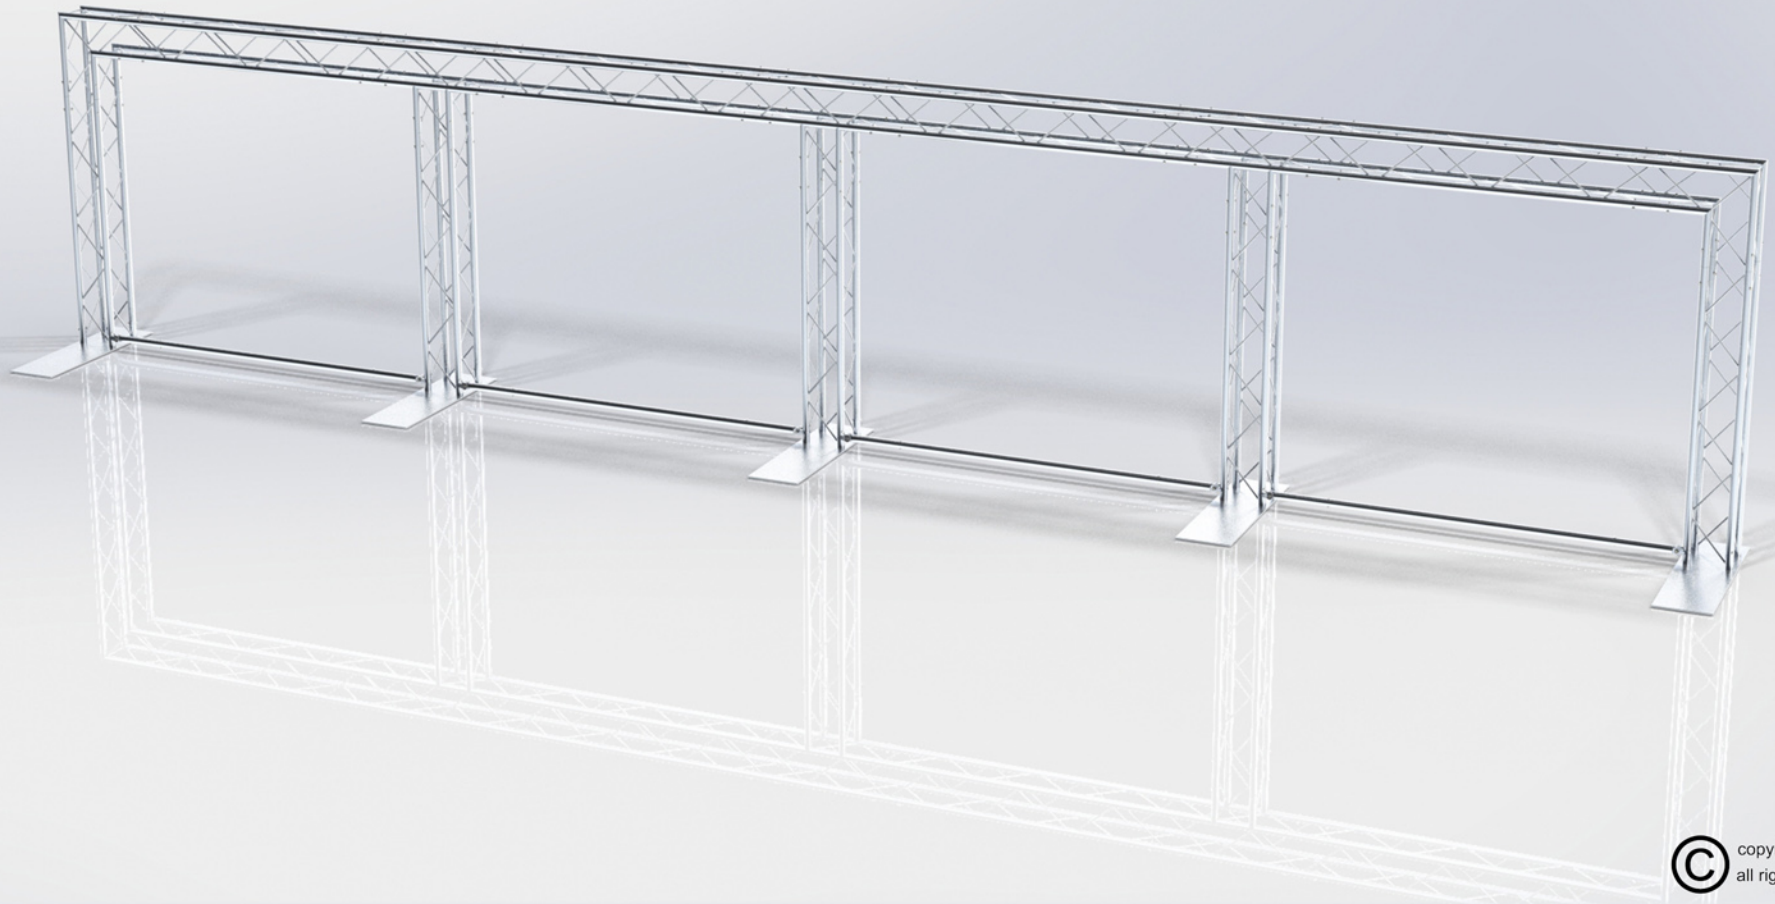

KIT: C55-124

12" Wide Aluminum Truss. 2" Chords with 1/2" Webs

©2021 EXHIBIT AND DISPLAY TRUSS.COM

© copyright
all rights reserved

Toll Free: 855-323-4866
Email: info@exhibitanddisplaytruss.com

ExhibitAndDisplayTruss.com

KIT: C55-124

12" Wide Aluminum Truss. 2" Chords with 1/2" Webs

©2021 EXHIBIT AND DISPLAY TRUSS.COM

ITEM NO.	PART NUMBER	DESCRIPTION	QTY.
1	EDT12-B6	6'-0" Box Truss	5
2	EDT12-B6-6	6'-6" Box Truss	4
3	EDT12-B2W90	2 Way 90° Junction	2
4	EDT12-B3WT	3 Way 90° "T" Junction	3
5	EDT2-ST6-6	6'-6" Single Tube	4
6	EDT12-EHC1	Extender Hook Clamp	8
7	EDT12-B4 14X48o	14"x48" Offset Base Plate	5

© copyright all rights reserved

Toll Free: 855-323-4866
 Email: info@exhibitanddisplaytruss.com

ExhibitAndDisplayTruss.com

KIT: C55-124

12" Wide Aluminum Truss. 2" Chords with 1/2" Webs

©2021 EXHIBIT AND DISPLAY TRUSS.COM

ExhibitAndDisplayTruss.com

KIT: C55-124

12" Wide Aluminum Truss. 2" Chords with 1/2" Webs

©2021 EXHIBIT AND DISPLAY TRUSS.COM

4-Chord

SIDE VIEW
UNITS: FEET & INCHES

© copyright
all rights reserved

Toll Free: 855-323-4866
Email: info@exhibitanddisplaytruss.com