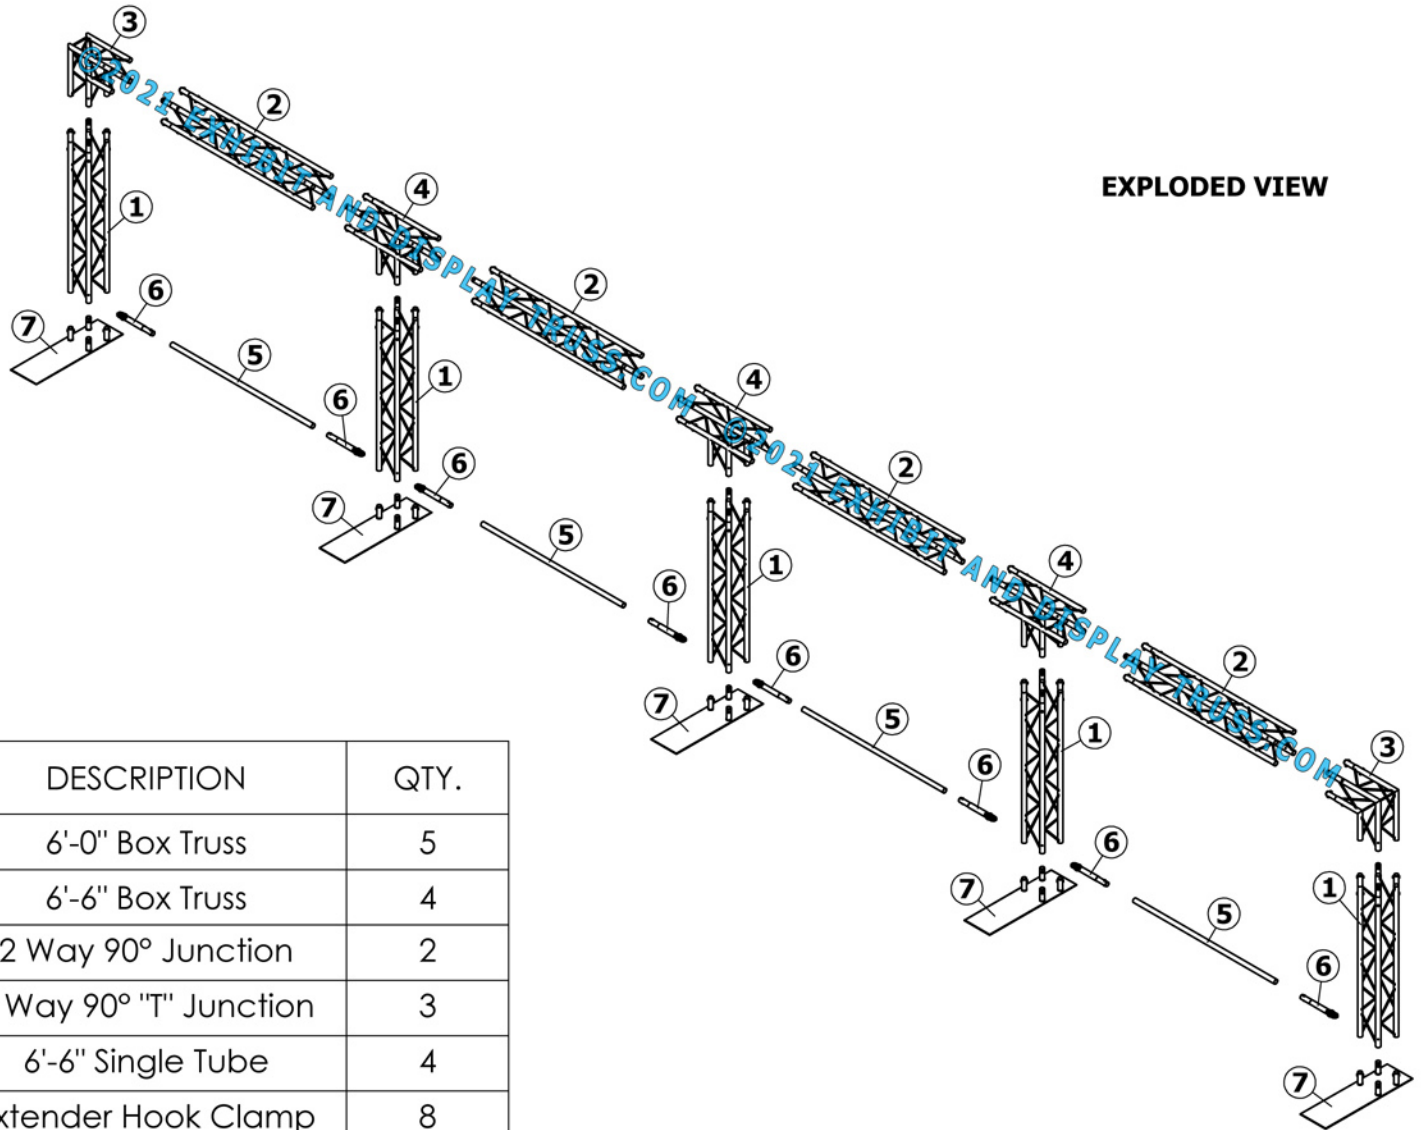

KIT: C55-124

12" Wide Aluminum Truss. 2" Chords with 1/2" Webs

©2021 EXHIBIT AND DISPLAY TRUSS.COM

© copyright
all rights reserved

Toll Free: 855-323-4866
Email: info@exhibitanddisplaytruss.com

ExhibitAndDisplayTruss.com

KIT: C55-124

12" Wide Aluminum Truss. 2" Chords with 1/2" Webs

©2021 EXHIBIT AND DISPLAY TRUSS.COM

ITEM NO.	PART NUMBER	DESCRIPTION	QTY.
1	EDT12-B6	6'-0" Box Truss	5
2	EDT12-B6-6	6'-6" Box Truss	4
3	EDT12-B2W90	2 Way 90° Junction	2
4	EDT12-B3WT	3 Way 90° "T" Junction	3
5	EDT2-ST6-6	6'-6" Single Tube	4
6	EDT12-EHC1	Extender Hook Clamp	8
7	EDT12-B4 14X48o	14"x48" Offset Base Plate	5

4-Chord

NOTE* Height is adjustable on all single tubes using Extender Hook Clamps.

FRONT VIEW
UNITS: FEET & INCHES

© copyright
all rights reserved

Toll Free: 855-323-4866
Email: info@exhibitanddisplaytruss.com

ExhibitAndDisplayTruss.com

KIT: C55-124

12" Wide Aluminum Truss. 2" Chords with 1/2" Webs

©2021 EXHIBIT AND DISPLAY TRUSS.COM

4-Chord

SIDE VIEW
UNITS: FEET & INCHES

© copyright
all rights reserved

Toll Free: 855-323-4866
Email: info@exhibitanddisplaytruss.com