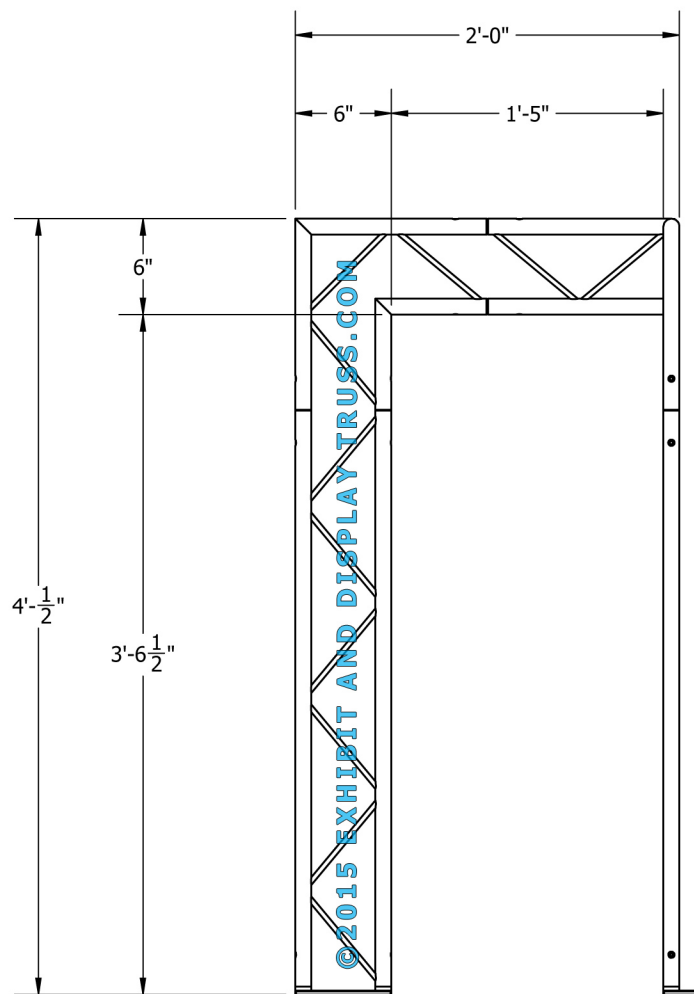

©2015 EXHIBIT AND DISPLAY TRUSS.COM

©2015 EXHIBIT AND DISPLAY TRUSS.COM

EXPLODED VIEW

ITEM NO.	PART NUMBER	DESCRIPTION	QTY.
①	EDT6-BP2c	Ladder Base Plate Custom	3
②	EDT6-L3	3'-0" Ladder Truss	3
③	EDT6-L4	4'-0" Ladder Truss	1
④	EDT6-L2W90H	2 Way 90° Junction Horizontal	2
⑤	EDT6-L3W90R	3 Way 90° Junction Right	1

KIT: D3-62

6" Wide Aluminum Truss. 1" Chords with 5/16" Webs

©2015 EXHIBIT AND DISPLAY TRUSS.COM

©2015 EXHIBIT AND DISPLAY TRUSS.COM

TOP VIEW
UNITS: FEET & INCHES

KIT: D3-62

6" Wide Aluminum Truss. 1" Chords with 5/16" Webs

©2015 EXHIBIT AND DISPLAY TRUSS.COM

©2015 EXHIBIT AND DISPLAY TRUSS.COM

FRONT VIEW
UNITS: FEET & INCHES

Toll Free: 855-323-4866
Email: info@exhibitanddisplaytruss.com

ExhibitAndDisplayTruss.com

SIDE VIEW
UNITS: FEET & INCHES