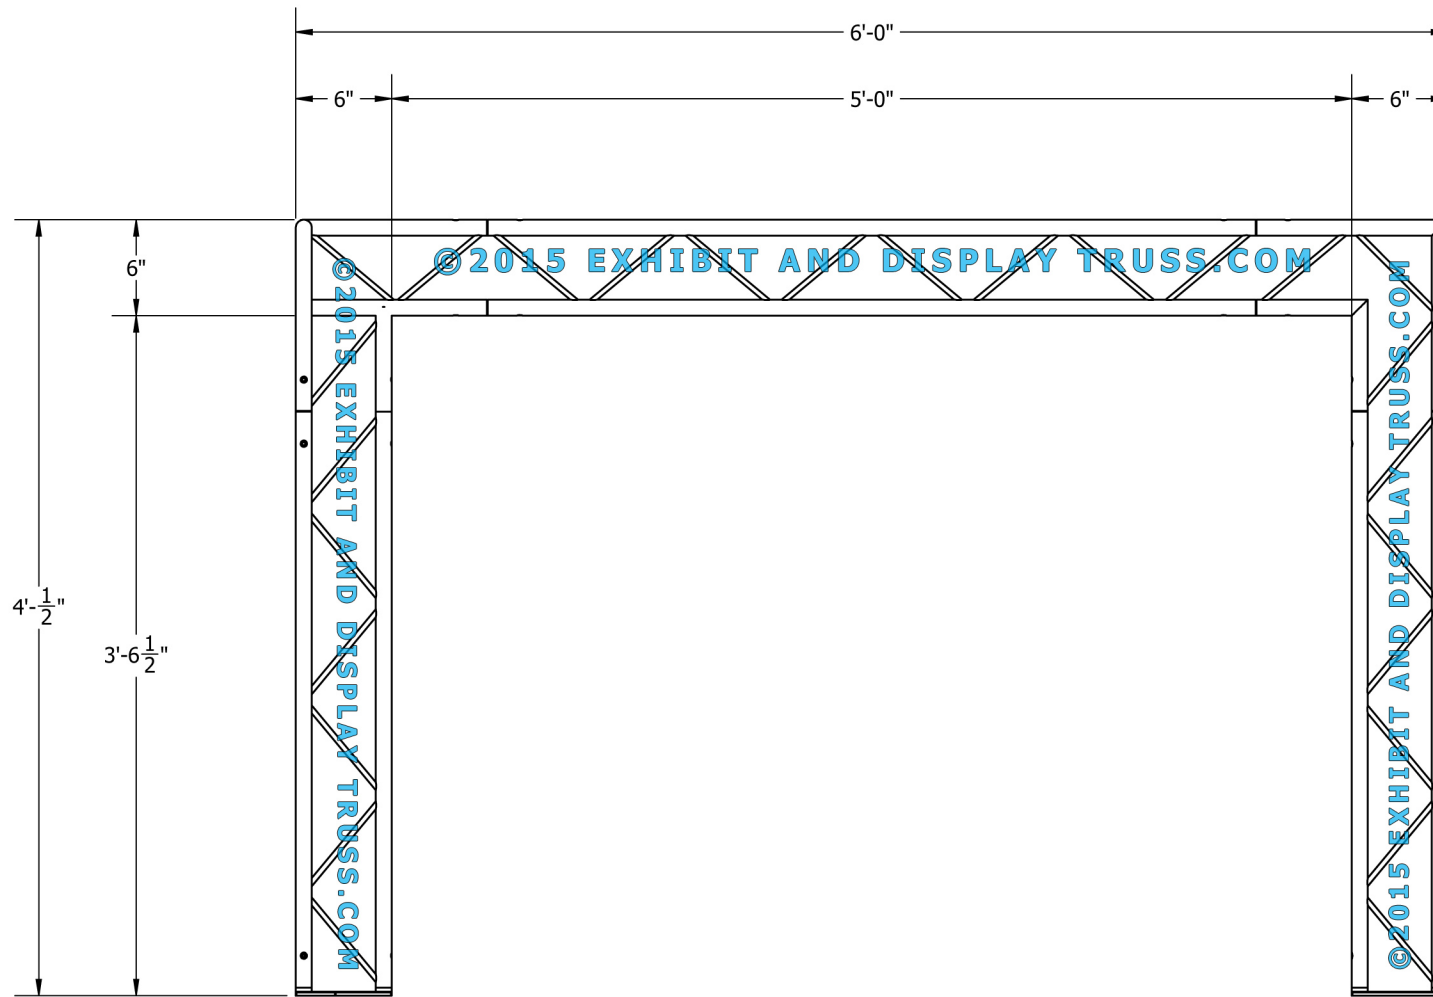

©2015 EXHIBIT AND DISPLAY TRUSS.COM

©2015 EXHIBIT AND DISPLAY TRUSS.COM

EXPLODED VIEW

ITEM NO.	PART NUMBER	DESCRIPTION	QTY.
①	EDT6-BP2c	Ladder Base Plate Custom	3
②	EDT6-L3	3'-0" Ladder Truss	3
③	EDT6-L4	4'-0" Ladder Truss	1
④	EDT6-L2W90H	2 Way 90° Junction Horizontal	2
⑤	EDT6-L3W90R	3 Way 90° Junction Right	1

KIT: D3-62

6" Wide Aluminum Truss. 1" Chords with 5/16" Webs

©2015 EXHIBIT AND DISPLAY TRUSS.COM

©2015 EXHIBIT AND DISPLAY TRUSS.COM

TOP VIEW
UNITS: FEET & INCHES

KIT: D3-62

6" Wide Aluminum Truss. 1" Chords with 5/16" Webs

©2015 EXHIBIT AND DISPLAY TRUSS.COM

©2015 EXHIBIT AND DISPLAY TRUSS.COM

FRONT VIEW
UNITS: FEET & INCHES

Toll Free: 855-323-4866
Email: info@exhibitanddisplaytruss.com

ExhibitAndDisplayTruss.com

SIDE VIEW
UNITS: FEET & INCHES