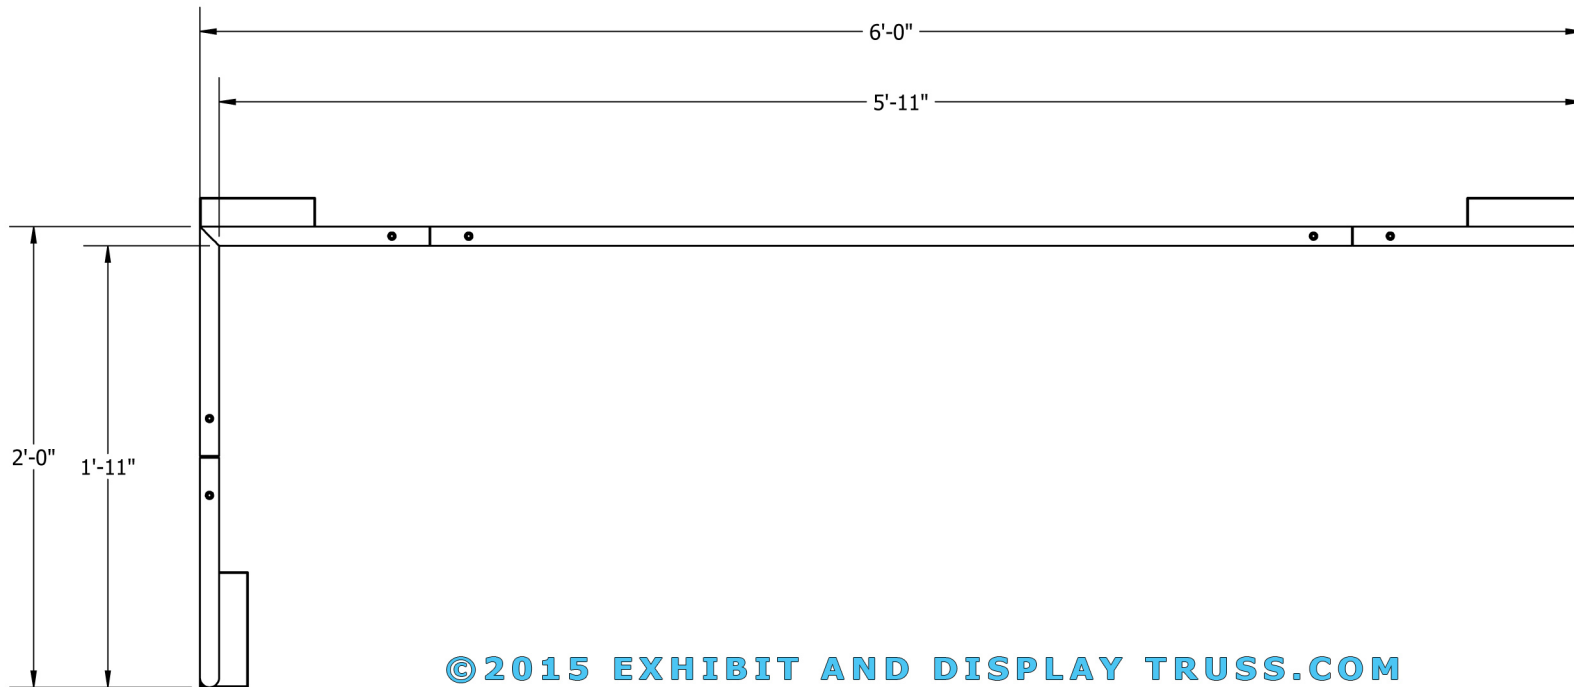

©2015 EXHIBIT AND DISPLAY TRUSS.COM

©2015 EXHIBIT AND DISPLAY TRUSS.COM

EXPLODED VIEW

ITEM NO.	PART NUMBER	DESCRIPTION	QTY.
①	EDT6-BP2c	Ladder Base Plate Custom	3
②	EDT6-L3	3'-0" Ladder Truss	3
③	EDT6-L4	4'-0" Ladder Truss	1
④	EDT6-L2W90H	2 Way 90° Junction Horizontal	2
⑤	EDT6-L3W90R	3 Way 90° Junction Right	1

KIT: D3-62

6" Wide Aluminum Truss. 1" Chords with 5/16" Webs

©2015 EXHIBIT AND DISPLAY TRUSS.COM

©2015 EXHIBIT AND DISPLAY TRUSS.COM

TOP VIEW
UNITS: FEET & INCHES

KIT: D3-62

6" Wide Aluminum Truss. 1" Chords with 5/16" Webs