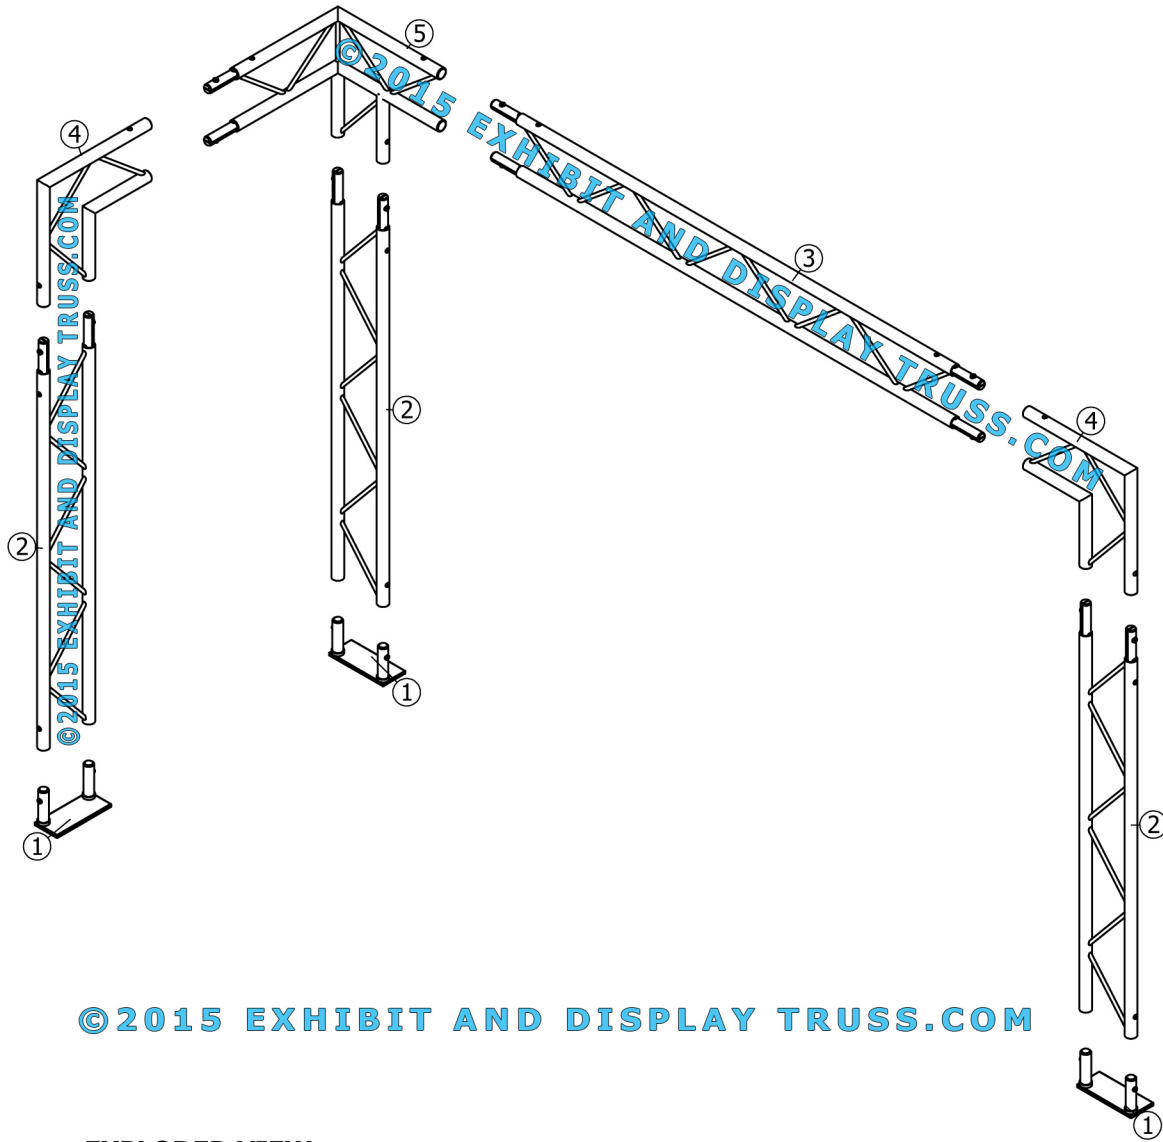

KIT: D3-62

6" Wide Aluminum Truss. 1" Chords with 5/16" Webs

©2015 EXHIBIT AND DISPLAY TRUSS.COM

Toll Free: 855-323-4866
Email: info@exhibitanddisplaytruss.com

ExhibitAndDisplayTruss.com

KIT: D3-62

6" Wide Aluminum Truss. 1" Chords with 5/16" Webs

©2015 EXHIBIT AND DISPLAY TRUSS.COM

©2015 EXHIBIT AND DISPLAY TRUSS.COM

EXPLODED VIEW

ITEM NO.	PART NUMBER	DESCRIPTION	QTY.
①	EDT6-BP2c	Ladder Base Plate Custom	3
②	EDT6-L3	3'-0" Ladder Truss	3
③	EDT6-L4	4'-0" Ladder Truss	1
④	EDT6-L2W90H	2 Way 90° Junction Horizontal	2
⑤	EDT6-L3W90R	3 Way 90° Junction Right	1

KIT: D3-62

6" Wide Aluminum Truss. 1" Chords with 5/16" Webs

©2015 EXHIBIT AND DISPLAY TRUSS.COM

©2015 EXHIBIT AND DISPLAY TRUSS.COM

TOP VIEW
UNITS: FEET & INCHES

KIT: D3-62

6" Wide Aluminum Truss. 1" Chords with 5/16" Webs