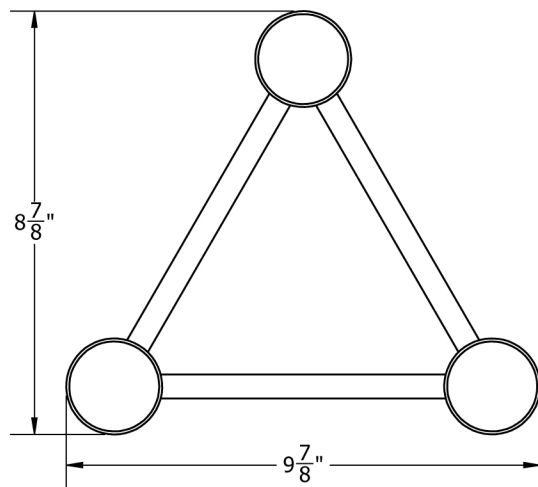

PART: EDT10-T3W135AOR

10" Wide Aluminum Truss. 2" Chords with 1/2" Webs

3 Way 135° Junction

©2022 EXHIBIT AND DISPLAY TRUSS.COM

Truss Profile

10" Wide Triangle Truss
Ø 2" Chords, Ø 1/2" Webs

*Each Truss comes with
1 Set of Connection Inserts.