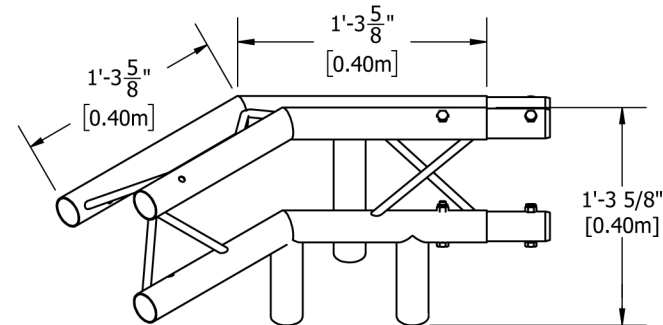

PART: EDT10-T3W135AOR

10" Wide Aluminum Truss. 2" Chords with 1/2" Webs

3 Way 135° Junction

©2022 EXHIBIT AND DISPLAY TRUSS.COM

Truss Profile

10" Wide Triangle Truss
Ø 2" Chords, Ø 1/2" Webs

*Each Truss comes with
1 Set of Connection Inserts.