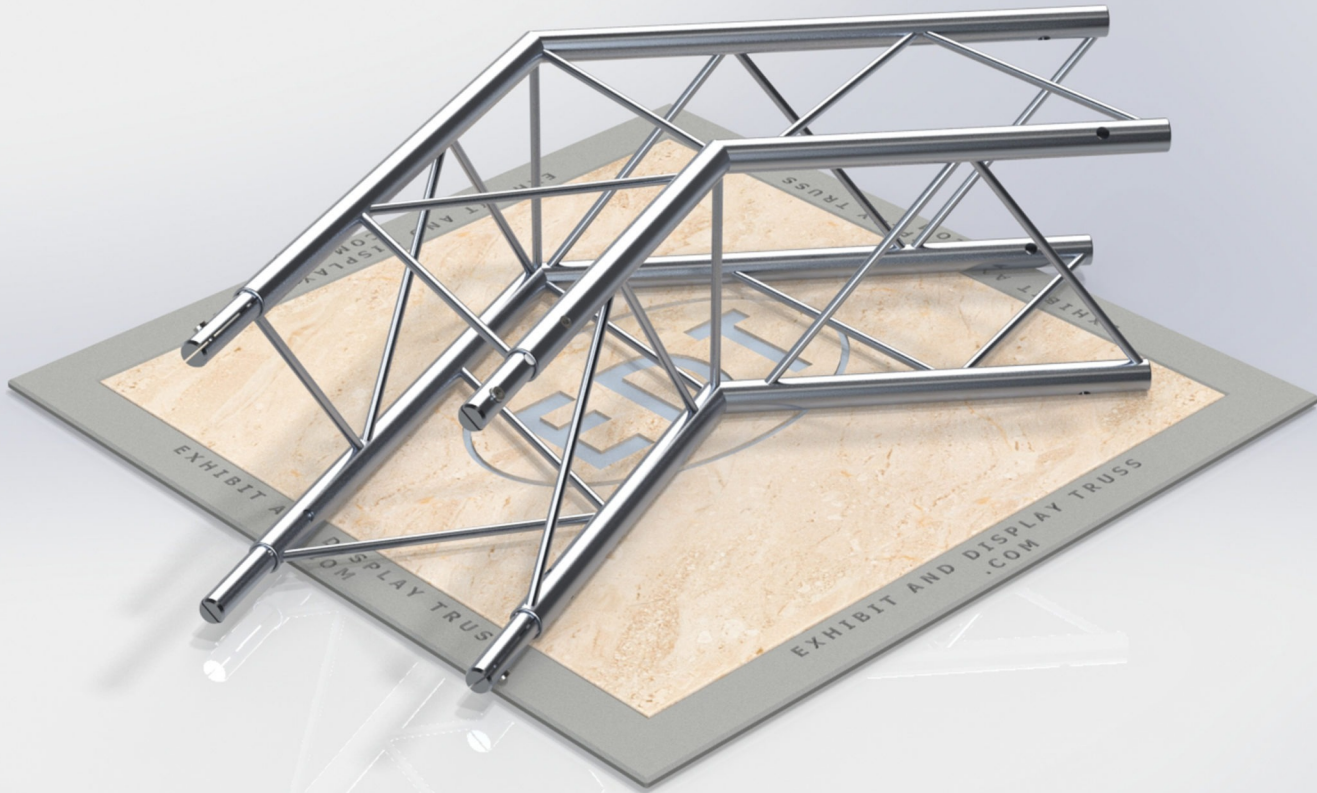

PART: EDT9-B2W120

9" Wide Aluminum Truss. 1" Chords with 5/16" Webs

©2020 EXHIBIT AND DISPLAY TRUSS.COM

Toll Free: 855-323-4866
Email: info@exhibitanddisplaytruss.com

ExhibitAndDisplayTruss.com

PART: EDT9-B2W120

9" Wide Aluminum Truss. 1" Chords with 5/16" Webs

© 2020 EXHIBIT AND DISPLAY TRUSS.COM

Truss Profile

9" Wide Box Truss

1"Ø Chords, 5/16"Ø Webs

Connection Inserts come with Truss Part

EXPLODED VIEW

Toll Free: 855-323-4866
Email: info@exhibitanddisplaytruss.com