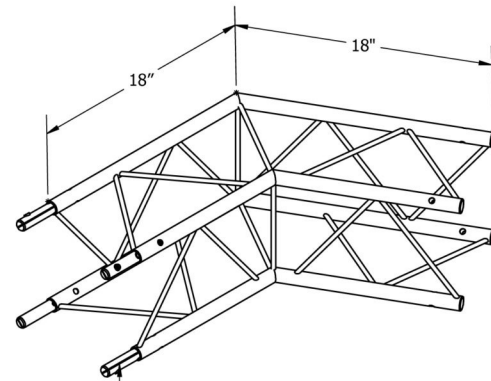

PART: EDT9-B2W120

9" Wide Aluminum Truss. 1" Chords with 5/16" Webs

©2020 EXHIBIT AND DISPLAY TRUSS.COM

Toll Free: 855-323-4866
Email: info@exhibitanddisplaytruss.com

ExhibitAndDisplayTruss.com

PART: EDT9-B2W120

9" Wide Aluminum Truss. 1" Chords with 5/16" Webs

© 2020 EXHIBIT AND DISPLAY TRUSS.COM

Truss Profile

9" Wide Box Truss

1"Ø Chords, 5/16"Ø Webs

Connection Inserts come with Truss Part

EXPLODED VIEW

Toll Free: 855-323-4866
Email: info@exhibitanddisplaytruss.com