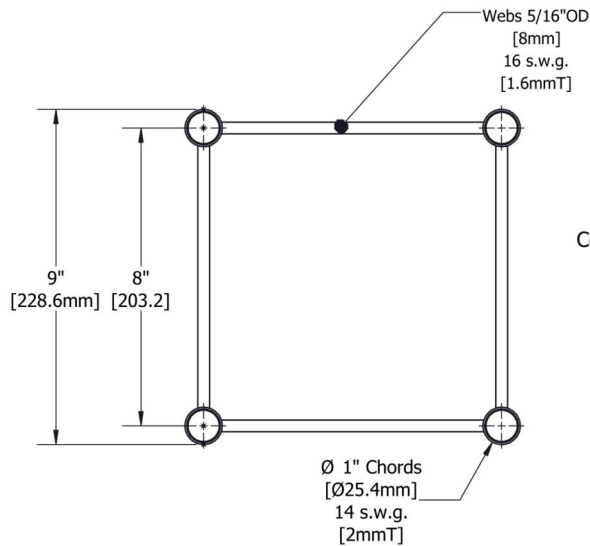

PART: EDT9-B2W120

9" Wide Aluminum Truss. 1" Chords with 5/16" Webs

©2020 EXHIBIT AND DISPLAY TRUSS.COM

Toll Free: 855-323-4866
Email: info@exhibitanddisplaytruss.com

ExhibitAndDisplayTruss.com

PART: EDT9-B2W120

9" Wide Aluminum Truss. 1" Chords with 5/16" Webs

© 2020 EXHIBIT AND DISPLAY TRUSS.COM

Truss Profile

9" Wide Box Truss

1"Ø Chords, 5/16"Ø Webs

Connection Inserts come with Truss Part

EXPLODED VIEW

Toll Free: 855-323-4866
Email: info@exhibitanddisplaytruss.com