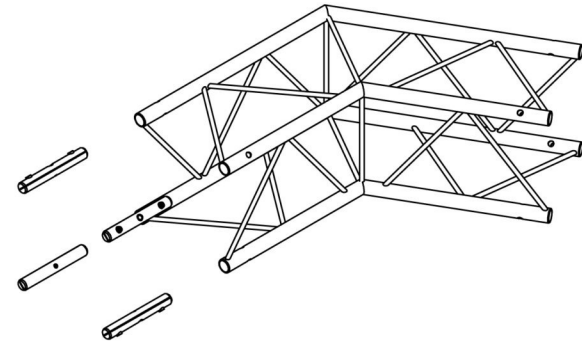

PART: EDT9-B2W120

9" Wide Aluminum Truss. 1" Chords with 5/16" Webs

©2020 EXHIBIT AND DISPLAY TRUSS.COM

Toll Free: 855-323-4866
Email: info@exhibitanddisplaytruss.com

ExhibitAndDisplayTruss.com

PART: EDT9-B2W120

9" Wide Aluminum Truss. 1" Chords with 5/16" Webs

© 2020 EXHIBIT AND DISPLAY TRUSS.COM

Truss Profile

9" Wide Box Truss

1"Ø Chords, 5/16"Ø Webs

Connection Inserts come with Truss Part

EXPLODED VIEW

Toll Free: 855-323-4866
Email: info@exhibitanddisplaytruss.com