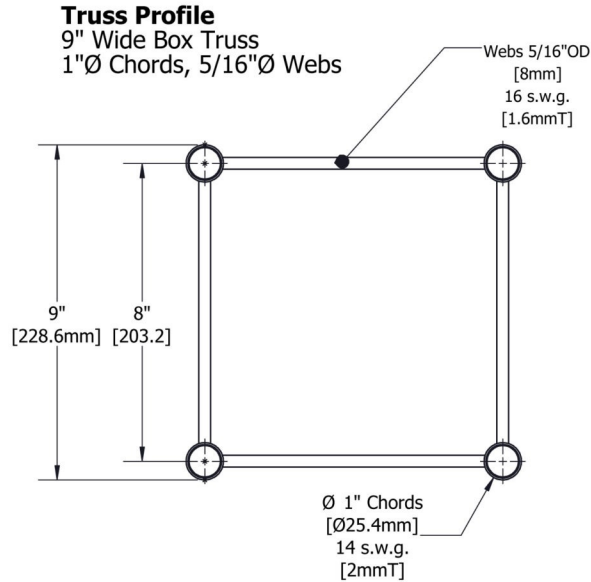

PART: EDT9-B3W90

9" Wide Aluminum Truss. 1" Chords with 5/16" Webs

©2020 EXHIBIT AND DISPLAY TRUSS.COM

Toll Free: 855-323-4866
Email: info@exhibitanddisplaytruss.com

ExhibitAndDisplayTruss.com

PART: EDT9-B3W90

9" Wide Aluminum Truss. 1" Chords with 5/16" Webs

© 2020 EXHIBIT AND DISPLAY TRUSS.COM

Connection Inserts come standard
with truss part.