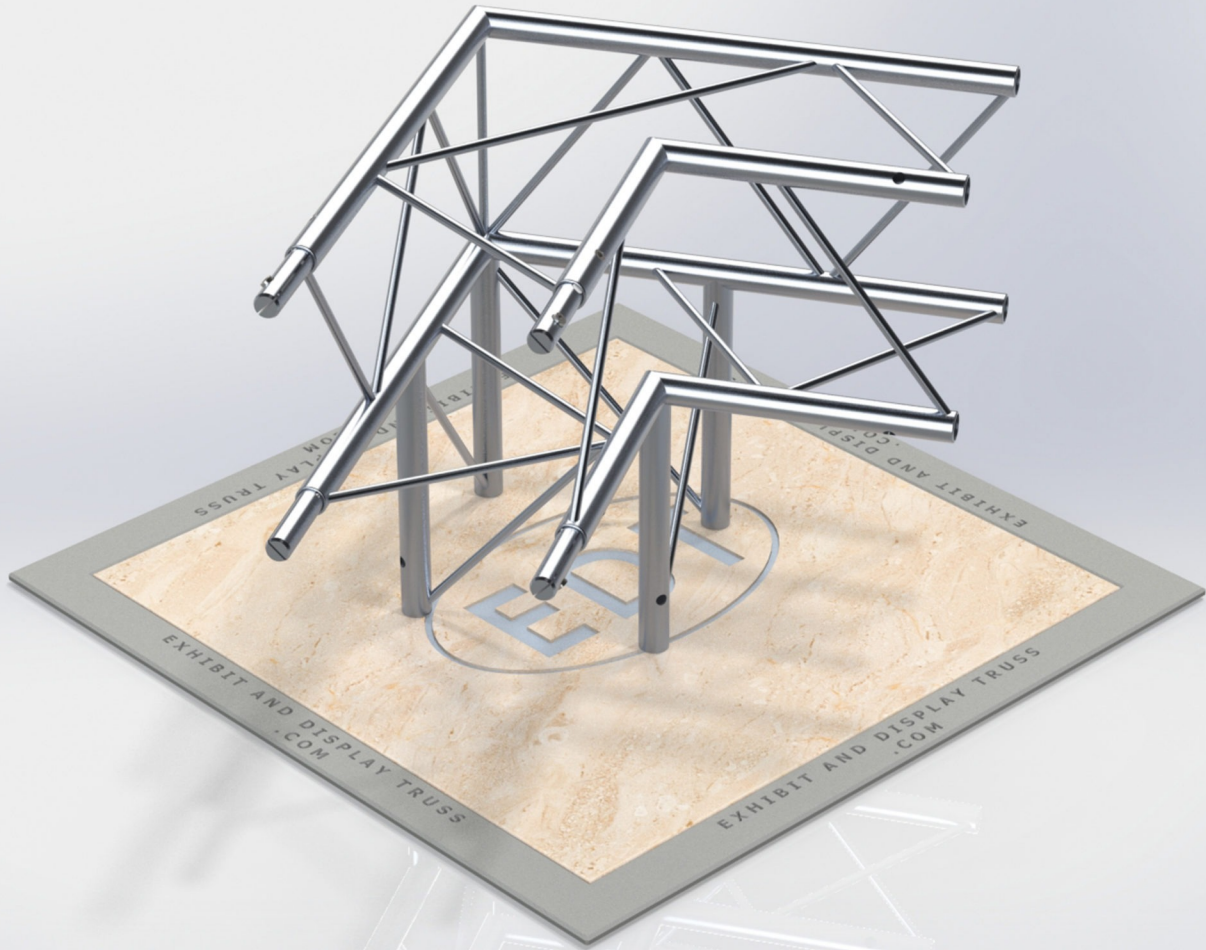

PART: EDT9-B3W90

9" Wide Aluminum Truss. 1" Chords with 5/16" Webs

©2020 EXHIBIT AND DISPLAY TRUSS.COM

Toll Free: 855-323-4866
Email: info@exhibitanddisplaytruss.com

ExhibitAndDisplayTruss.com

PART: EDT9-B3W90

9" Wide Aluminum Truss. 1" Chords with 5/16" Webs

© 2020 EXHIBIT AND DISPLAY TRUSS.COM

Connection Inserts come standard
with truss part.