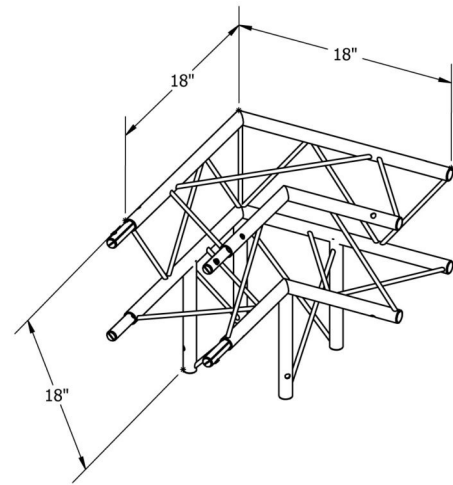

PART: EDT9-B3W90

9" Wide Aluminum Truss. 1" Chords with 5/16" Webs

©2020 EXHIBIT AND DISPLAY TRUSS.COM

Toll Free: 855-323-4866
Email: info@exhibitanddisplaytruss.com

ExhibitAndDisplayTruss.com

PART: EDT9-B3W90

9" Wide Aluminum Truss. 1" Chords with 5/16" Webs

© 2020 EXHIBIT AND DISPLAY TRUSS.COM

Connection Inserts come standard
with truss part.