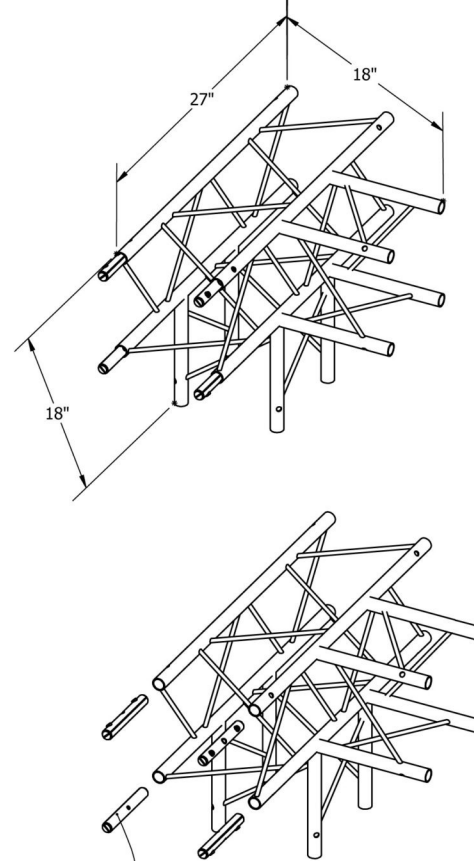

PART: EDT9-B4W90

9" Wide Aluminum Truss. 1" Chords with 5/16" Webs

©2020 EXHIBIT AND DISPLAY TRUSS.COM

Toll Free: 855-323-4866
Email: info@exhibitanddisplaytruss.com

ExhibitAndDisplayTruss.com

PART: EDT9-B4W90

9" Wide Aluminum Truss. 1" Chords with 5/16" Webs

© 2020 EXHIBIT AND DISPLAY TRUSS.COM

Truss Profile

9" Wide Box Truss

1"Ø Chords, 5/16"Ø Webs

EXPLODED VIEW

Connection Inserts come standard with each truss part.