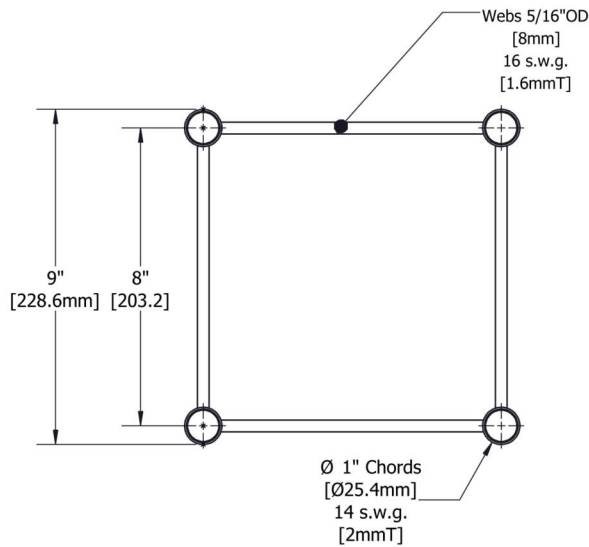

PART: EDT9-B4W90

9" Wide Aluminum Truss. 1" Chords with 5/16" Webs

©2020 EXHIBIT AND DISPLAY TRUSS.COM

Toll Free: 855-323-4866
Email: info@exhibitanddisplaytruss.com

ExhibitAndDisplayTruss.com

PART: EDT9-B4W90

9" Wide Aluminum Truss. 1" Chords with 5/16" Webs

© 2020 EXHIBIT AND DISPLAY TRUSS.COM

Truss Profile

9" Wide Box Truss

1"Ø Chords, 5/16"Ø Webs

EXPLODED VIEW

Connection Inserts come standard with each truss part.