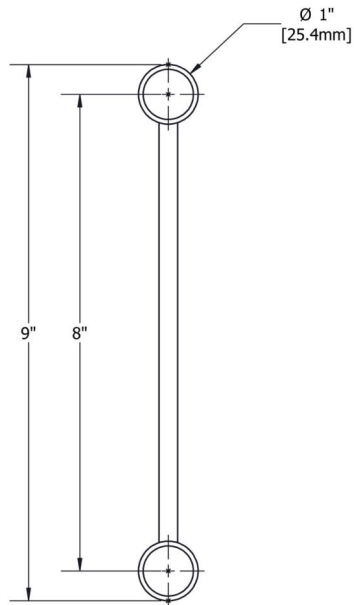

PART: EDT9-L2W120H

9" Wide Aluminum Truss. 1" Chords with 5/16" Webs

©2020 EXHIBIT AND DISPLAY TRUSS.COM

Toll Free: 855-323-4866
Email: info@exhibitanddisplaytruss.com

ExhibitAndDisplayTruss.com

PART: EDT9-L2W120H

9" Wide Aluminum Truss. 1" Chords with 5/16" Webs

© 2020 EXHIBIT AND DISPLAY TRUSS.COM

9" Wide Ladder Truss
1"Ø Chords, 5/16"Ø Webs

Connection Inserts come standard
with each truss part.