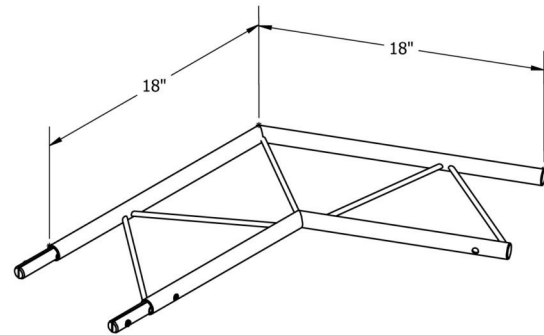

PART: EDT9-L2W120H

9" Wide Aluminum Truss. 1" Chords with 5/16" Webs

©2020 EXHIBIT AND DISPLAY TRUSS.COM

Toll Free: 855-323-4866
Email: info@exhibitanddisplaytruss.com

ExhibitAndDisplayTruss.com

PART: EDT9-L2W120H

9" Wide Aluminum Truss. 1" Chords with 5/16" Webs

© 2020 EXHIBIT AND DISPLAY TRUSS.COM

9" Wide Ladder Truss
1"Ø Chords, 5/16"Ø Webs

Connection Inserts come standard
with each truss part.