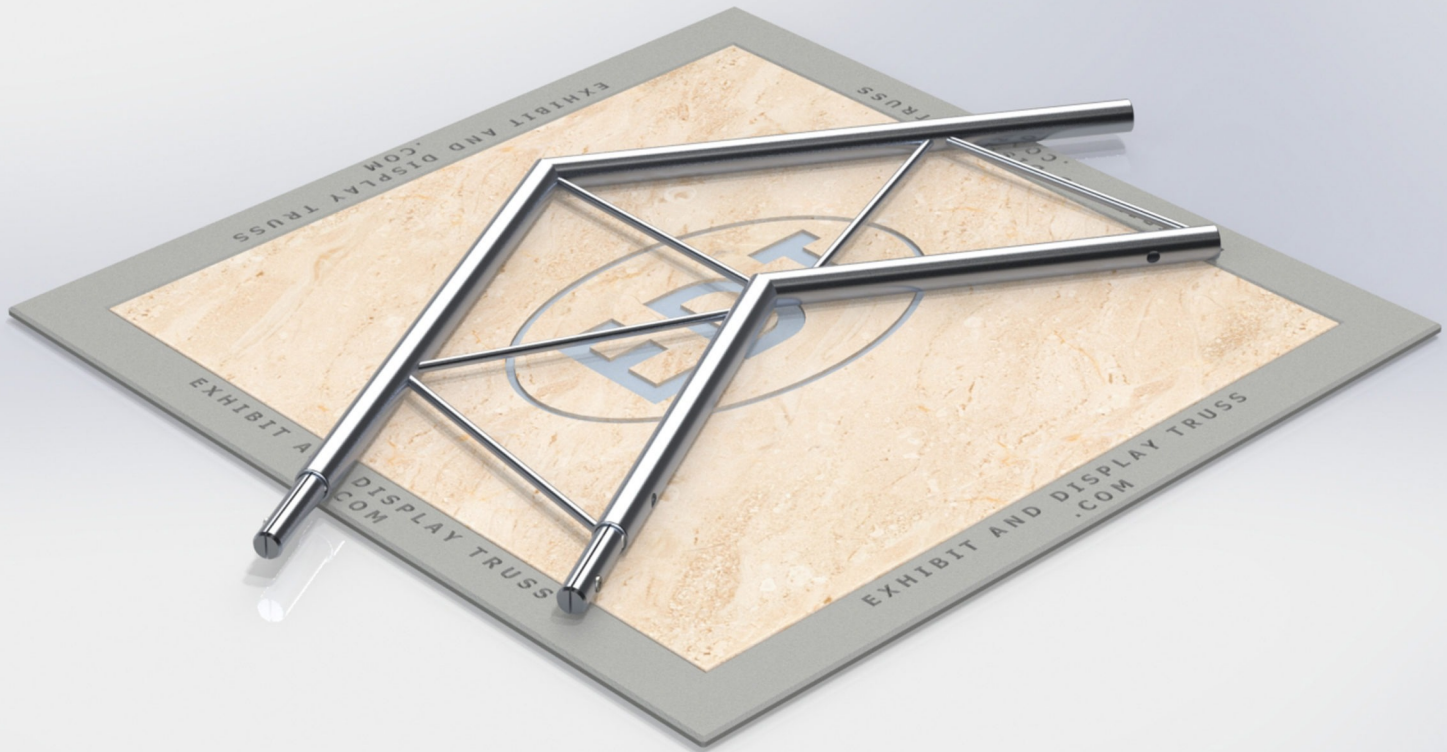

PART: EDT9-L2W120H

9" Wide Aluminum Truss. 1" Chords with 5/16" Webs

©2020 EXHIBIT AND DISPLAY TRUSS.COM

Toll Free: 855-323-4866
Email: info@exhibitanddisplaytruss.com

ExhibitAndDisplayTruss.com

PART: EDT9-L2W120H

9" Wide Aluminum Truss. 1" Chords with 5/16" Webs

© 2020 EXHIBIT AND DISPLAY TRUSS.COM

9" Wide Ladder Truss
1"Ø Chords, 5/16"Ø Webs

Connection Inserts come standard
with each truss part.