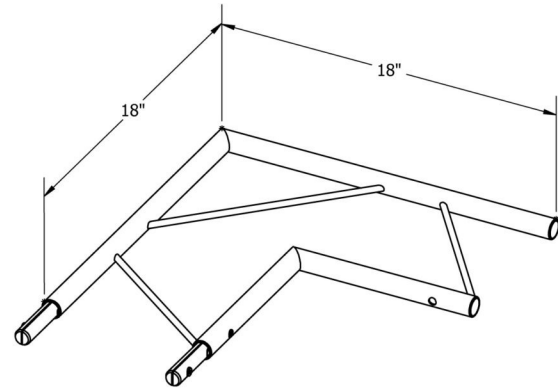

PART: EDT9-L2W90H

9" Wide Aluminum Truss. 1" Chords with 5/16" Webs

©2020 EXHIBIT AND DISPLAY TRUSS.COM

Toll Free: 855-323-4866
Email: info@exhibitanddisplaytruss.com

ExhibitAndDisplayTruss.com

PART: EDT9-L2W90H

9" Wide Aluminum Truss. 1" Chords with 5/16" Webs

© 2020 EXHIBIT AND DISPLAY TRUSS.COM

Truss Profile
9" Wide Triangle Truss
1"Ø Chords, 5/16"Ø Webs

Toll Free: 855-323-4866
Email: info@exhibitanddisplaytruss.com