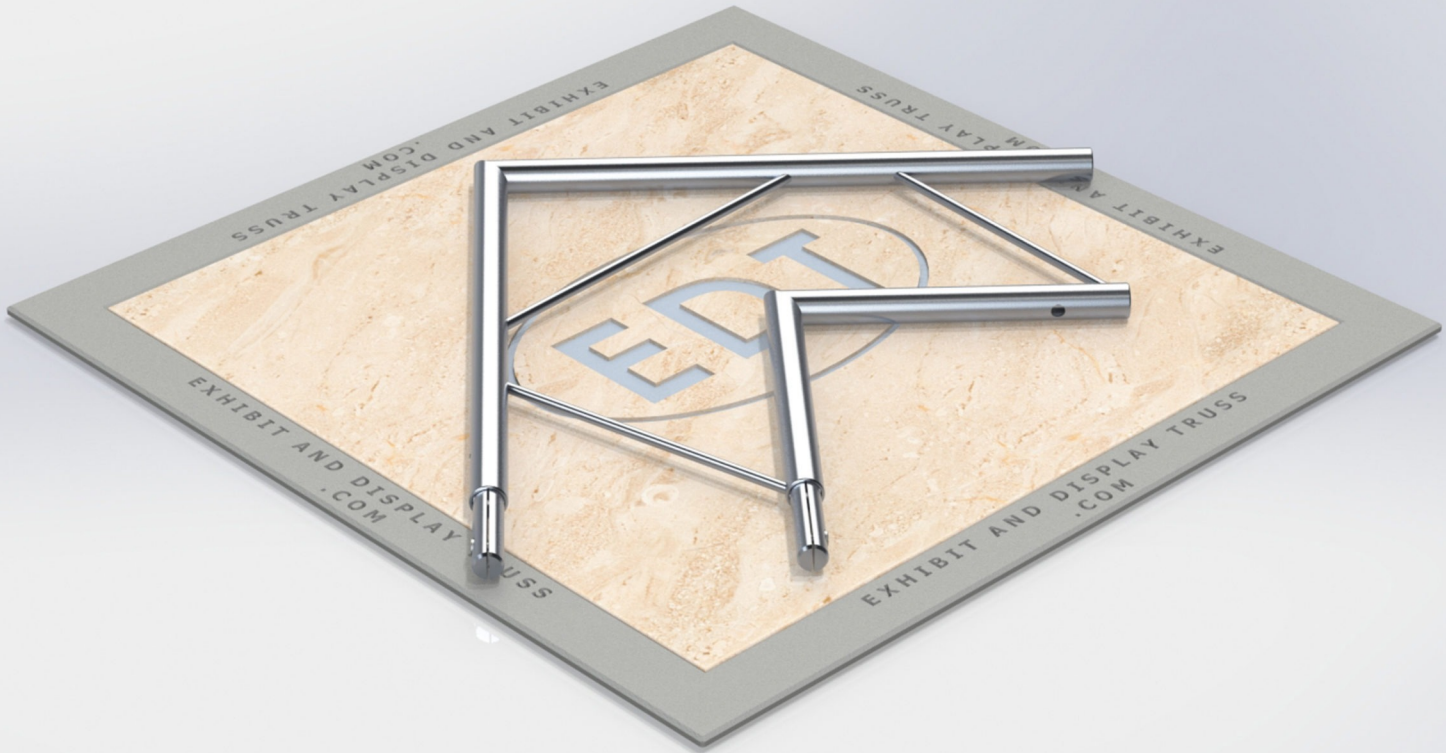

PART: EDT9-L2W90H

9" Wide Aluminum Truss. 1" Chords with 5/16" Webs

©2020 EXHIBIT AND DISPLAY TRUSS.COM

Toll Free: 855-323-4866
Email: info@exhibitanddisplaytruss.com

ExhibitAndDisplayTruss.com

PART: EDT9-L2W90H

9" Wide Aluminum Truss. 1" Chords with 5/16" Webs

© 2020 EXHIBIT AND DISPLAY TRUSS.COM

Truss Profile
9" Wide Triangle Truss
1"Ø Chords, 5/16"Ø Webs

Toll Free: 855-323-4866
Email: info@exhibitanddisplaytruss.com