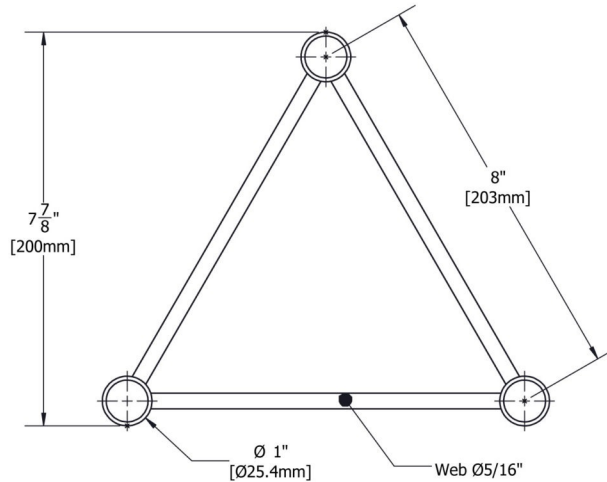

PART: EDT9-L2W90H

9" Wide Aluminum Truss. 1" Chords with 5/16" Webs

©2020 EXHIBIT AND DISPLAY TRUSS.COM

Toll Free: 855-323-4866
Email: info@exhibitanddisplaytruss.com

ExhibitAndDisplayTruss.com

PART: EDT9-L2W90H

9" Wide Aluminum Truss. 1" Chords with 5/16" Webs

© 2020 EXHIBIT AND DISPLAY TRUSS.COM

Truss Profile
9" Wide Triangle Truss
1"Ø Chords, 5/16"Ø Webs

Toll Free: 855-323-4866
Email: info@exhibitanddisplaytruss.com