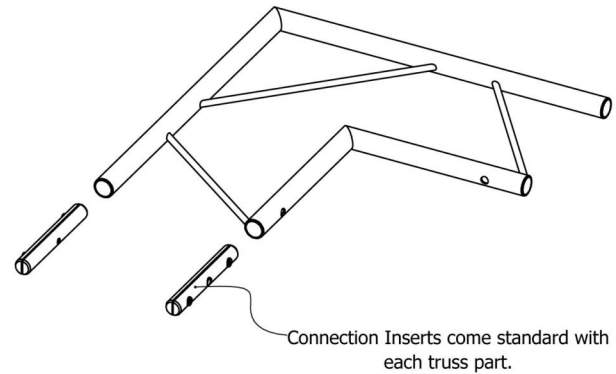

PART: EDT9-L2W90H

9" Wide Aluminum Truss. 1" Chords with 5/16" Webs

©2020 EXHIBIT AND DISPLAY TRUSS.COM

Toll Free: 855-323-4866
Email: info@exhibitanddisplaytruss.com

ExhibitAndDisplayTruss.com

PART: EDT9-L2W90H

9" Wide Aluminum Truss. 1" Chords with 5/16" Webs

© 2020 EXHIBIT AND DISPLAY TRUSS.COM

Truss Profile
9" Wide Triangle Truss
1"Ø Chords, 5/16"Ø Webs

Toll Free: 855-323-4866
Email: info@exhibitanddisplaytruss.com