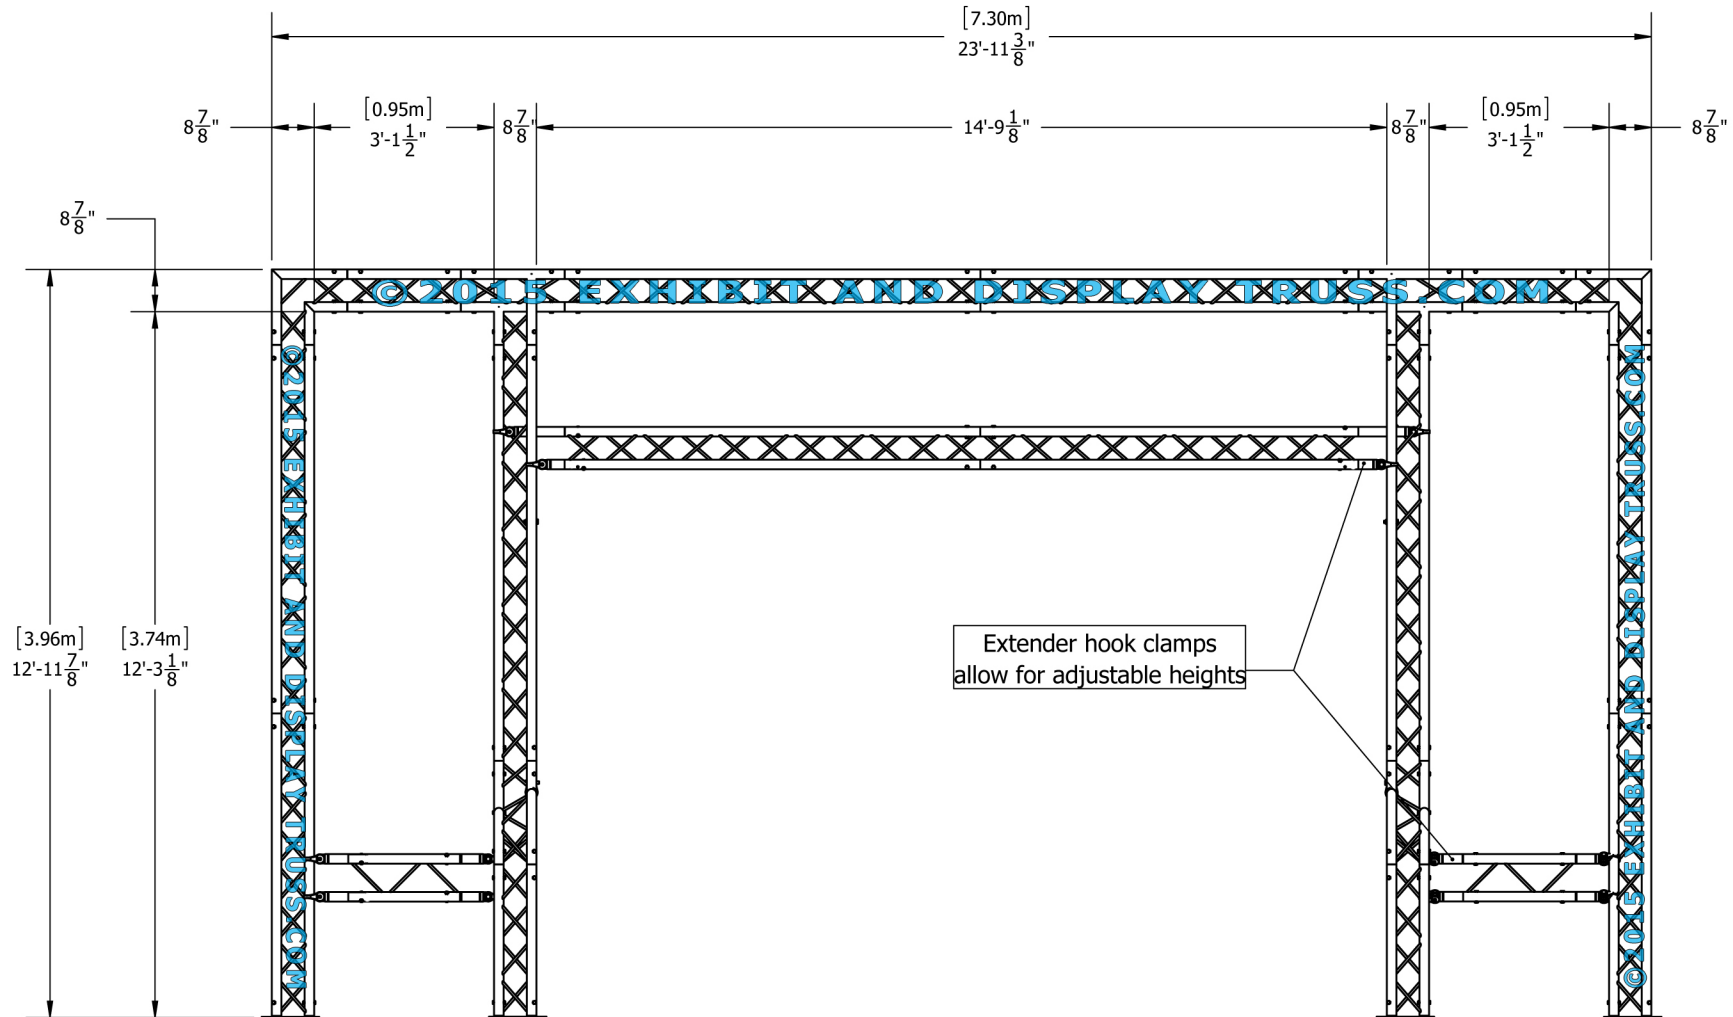

©2015 EXHIBIT AND DISPLAY TRUSS.COM

EXPLODED VIEW

ITEM NO.	PART NUMBER	DESCRIPTION	QTY.
①	EDT10-BP3	Tri Base Plate (square)	8
②	EDT10-T0.6	0.6m Tri Truss	2
③	EDT10-T0.8	0.8m Tri Truss	6
④	EDT10-T1.4	1.4m Tri Truss	4
⑤	EDT10-T1.6	1.6m Tri Truss	2
⑥	EDT10-T1.95	1.95m Tri Truss	2
⑦	EDT10-T2.0	2.0m Tri Truss	2
⑧	EDT10-T2.2	2.2m Tri Truss	4
⑨	EDT10-L0.6	0.6m Ladder Truss	2
⑩	EDT10-T2W90A	2 Way 90° Junction Apex In	2
⑪	EDT10-T2W90	2 Way 90° Junction Apex Up/Down	4
⑫	EDT10-T3WTA	3 Way 90° "T" Junction Apex Down	2
⑬	EDT10-T4WX	4 Way 90° "X" Junction Apex Up/Down	2
⑭	EDT10-EHC1	Extender Hook Clamp	4
⑮	EDT10-EHC5	Extender Hook Clamp	2
⑯	EDT10-EHC4	Extender Hook Clamp	8
⑰	EDT2-STB6	6' Single Tube Brace	2

KIT: FL-10a

10" Wide Aluminum Truss. 2" Chords with 1/2" Webs

©2015 EXHIBIT AND DISPLAY TRUSS.COM

Top View
Units: Feet & Inches
[Meters]

Toll Free: 855-323-4866
Email: info@exhibitanddisplaytruss.com

ExhibitAndDisplayTruss.com

KIT: FL-10a

10" Wide Aluminum Truss. 2" Chords with 1/2" Webs

©2015 EXHIBIT AND DISPLAY TRUSS.COM

Front View
Units: Feet & Inches
[Meters]

KIT: FL-10a

10" Wide Aluminum Truss. 2" Chords with 1/2" Webs

©2015 EXHIBIT AND DISPLAY TRUSS.COM

Side View
Units: Feet & Inches
[Meters]