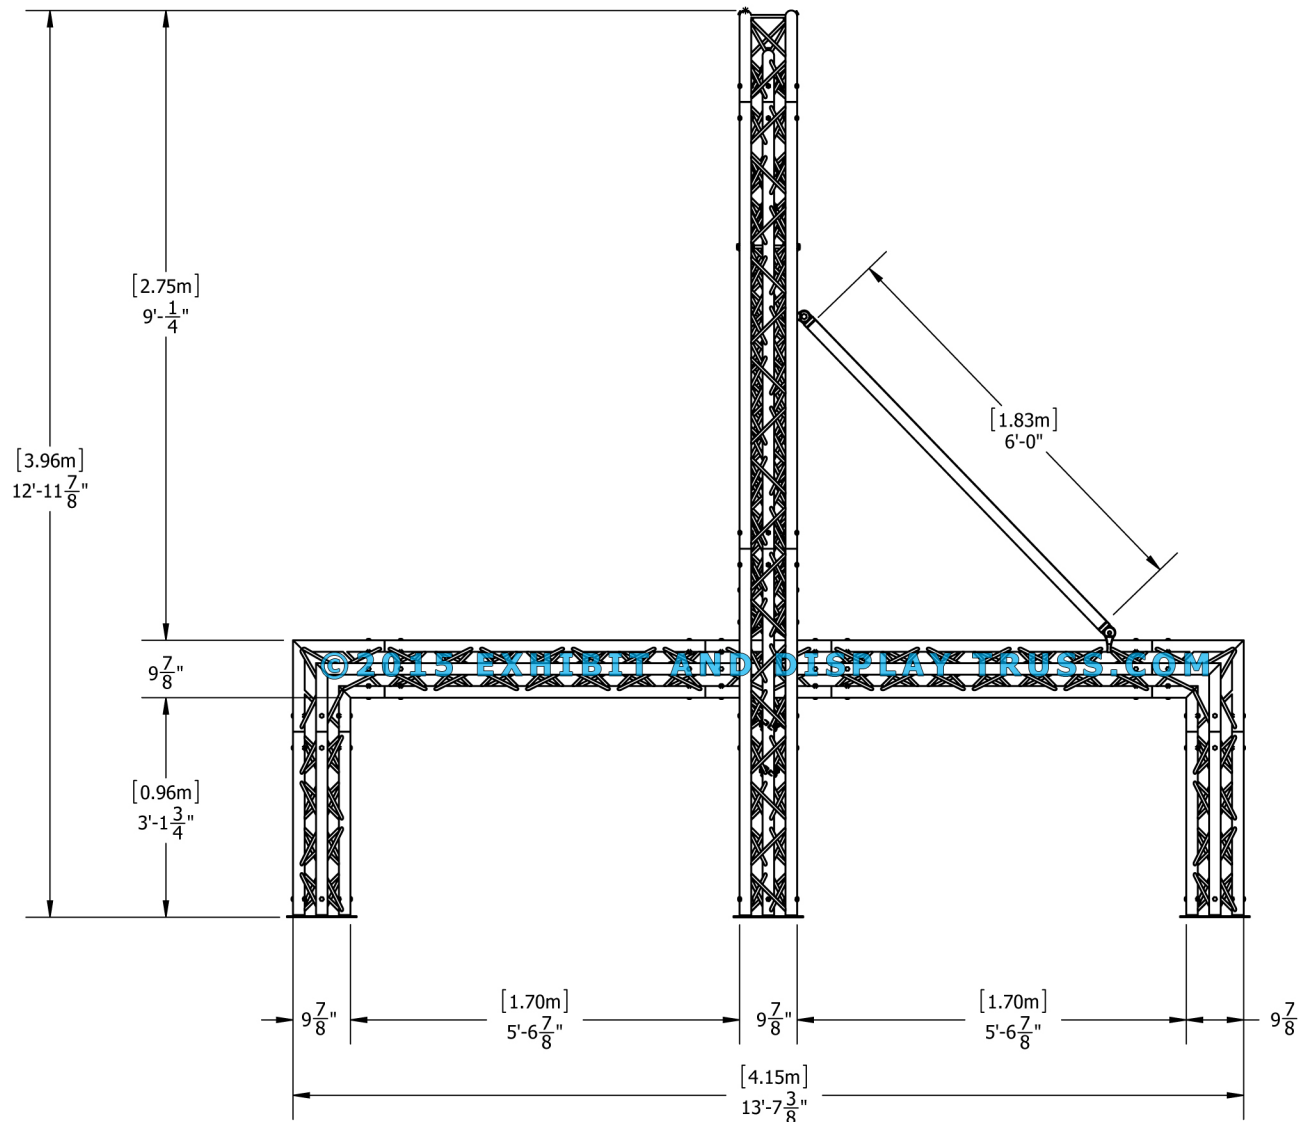

©2015 EXHIBIT AND DISPLAY TRUSS.COM

EXPLODED VIEW

ITEM NO.	PART NUMBER	DESCRIPTION	QTY.
①	EDT10-BP3	Tri Base Plate (square)	8
②	EDT10-T0.6	0.6m Tri Truss	2
③	EDT10-T0.8	0.8m Tri Truss	6
④	EDT10-T1.4	1.4m Tri Truss	4
⑤	EDT10-T1.6	1.6m Tri Truss	2
⑥	EDT10-T1.95	1.95m Tri Truss	2
⑦	EDT10-T2.0	2.0m Tri Truss	2
⑧	EDT10-T2.2	2.2m Tri Truss	4
⑨	EDT10-L0.6	0.6m Ladder Truss	2
⑩	EDT10-T2W90A	2 Way 90° Junction Apex In	2
⑪	EDT10-T2W90	2 Way 90° Junction Apex Up/Down	4
⑫	EDT10-T3WTA	3 Way 90° "T" Junction Apex Down	2
⑬	EDT10-T4WX	4 Way 90° "X" Junction Apex Up/Down	2
⑭	EDT10-EHC1	Extender Hook Clamp	4
⑮	EDT10-EHC5	Extender Hook Clamp	2
⑯	EDT10-EHC4	Extender Hook Clamp	8
⑰	EDT2-STB6	6' Single Tube Brace	2

KIT: FL-10a

10" Wide Aluminum Truss. 2" Chords with 1/2" Webs

©2015 EXHIBIT AND DISPLAY TRUSS.COM

Top View
Units: Feet & Inches
[Meters]

Toll Free: 855-323-4866
Email: info@exhibitanddisplaytruss.com

ExhibitAndDisplayTruss.com

KIT: FL-10a

10" Wide Aluminum Truss. 2" Chords with 1/2" Webs

©2015 EXHIBIT AND DISPLAY TRUSS.COM

Front View
Units: Feet & Inches
[Meters]

KIT: FL-10a

10" Wide Aluminum Truss. 2" Chords with 1/2" Webs

©2015 EXHIBIT AND DISPLAY TRUSS.COM

Side View
Units: Feet & Inches
[Meters]