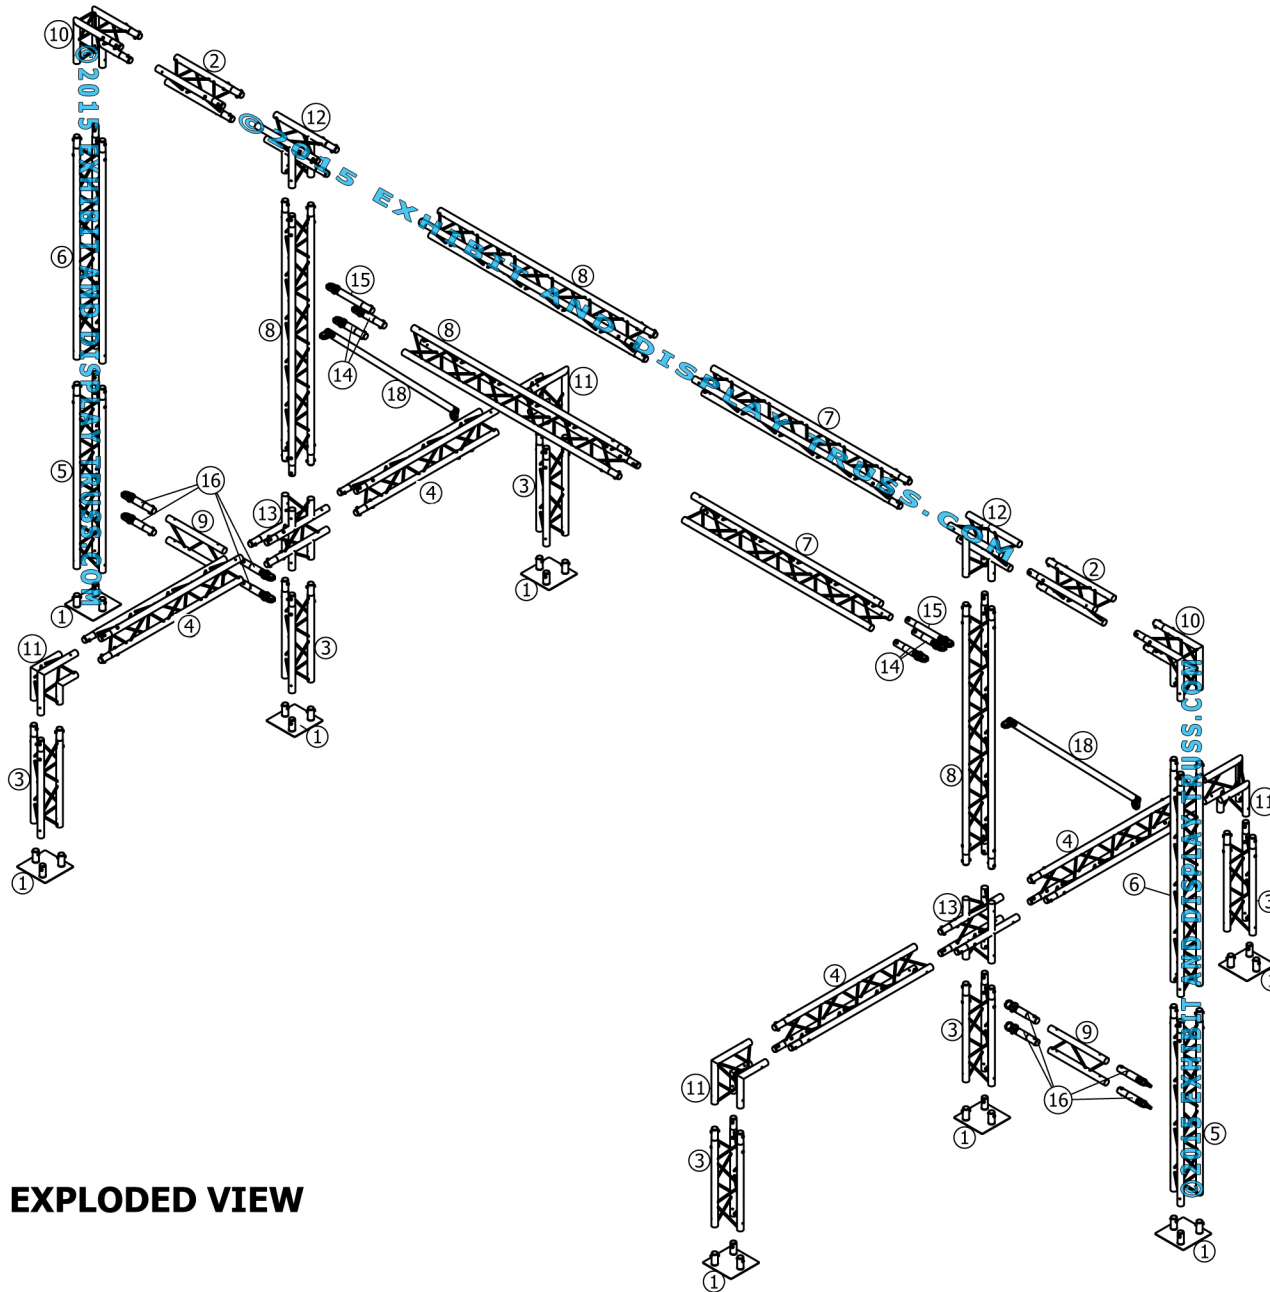

KIT: FL-10a

10" Wide Aluminum Truss. 2" Chords with 1/2" Webs

©2015 EXHIBIT AND DISPLAY TRUSS.COM

Toll Free: 855-323-4866
Email: info@exhibitanddisplaytruss.com

ExhibitAndDisplayTruss.com

KIT: FL-10a

10" Wide Aluminum Truss. 2" Chords with 1/2" Webs

©2015 EXHIBIT AND DISPLAY TRUSS.COM

EXPLODED VIEW

ITEM NO.	PART NUMBER	DESCRIPTION	QTY.
①	EDT10-BP3	Tri Base Plate (square)	8
②	EDT10-T0.6	0.6m Tri Truss	2
③	EDT10-T0.8	0.8m Tri Truss	6
④	EDT10-T1.4	1.4m Tri Truss	4
⑤	EDT10-T1.6	1.6m Tri Truss	2
⑥	EDT10-T1.95	1.95m Tri Truss	2
⑦	EDT10-T2.0	2.0m Tri Truss	2
⑧	EDT10-T2.2	2.2m Tri Truss	4
⑨	EDT10-L0.6	0.6m Ladder Truss	2
⑩	EDT10-T2W90A	2 Way 90° Junction Apex In	2
⑪	EDT10-T2W90	2 Way 90° Junction Apex Up/Down	4
⑫	EDT10-T3WTA	3 Way 90° "T" Junction Apex Down	2
⑬	EDT10-T4WX	4 Way 90° "X" Junction Apex Up/Down	2
⑭	EDT10-EHC1	Extender Hook Clamp	4
⑮	EDT10-EHC5	Extender Hook Clamp	2
⑯	EDT10-EHC4	Extender Hook Clamp	8
⑰	EDT2-STB6	6' Single Tube Brace	2

KIT: FL-10a

10" Wide Aluminum Truss. 2" Chords with 1/2" Webs

©2015 EXHIBIT AND DISPLAY TRUSS.COM

Top View
Units: Feet & Inches
[Meters]

Toll Free: 855-323-4866
Email: info@exhibitanddisplaytruss.com

ExhibitAndDisplayTruss.com

KIT: FL-10a

10" Wide Aluminum Truss. 2" Chords with 1/2" Webs

©2015 EXHIBIT AND DISPLAY TRUSS.COM

Front View
Units: Feet & Inches
[Meters]

KIT: FL-10a

10" Wide Aluminum Truss. 2" Chords with 1/2" Webs

©2015 EXHIBIT AND DISPLAY TRUSS.COM