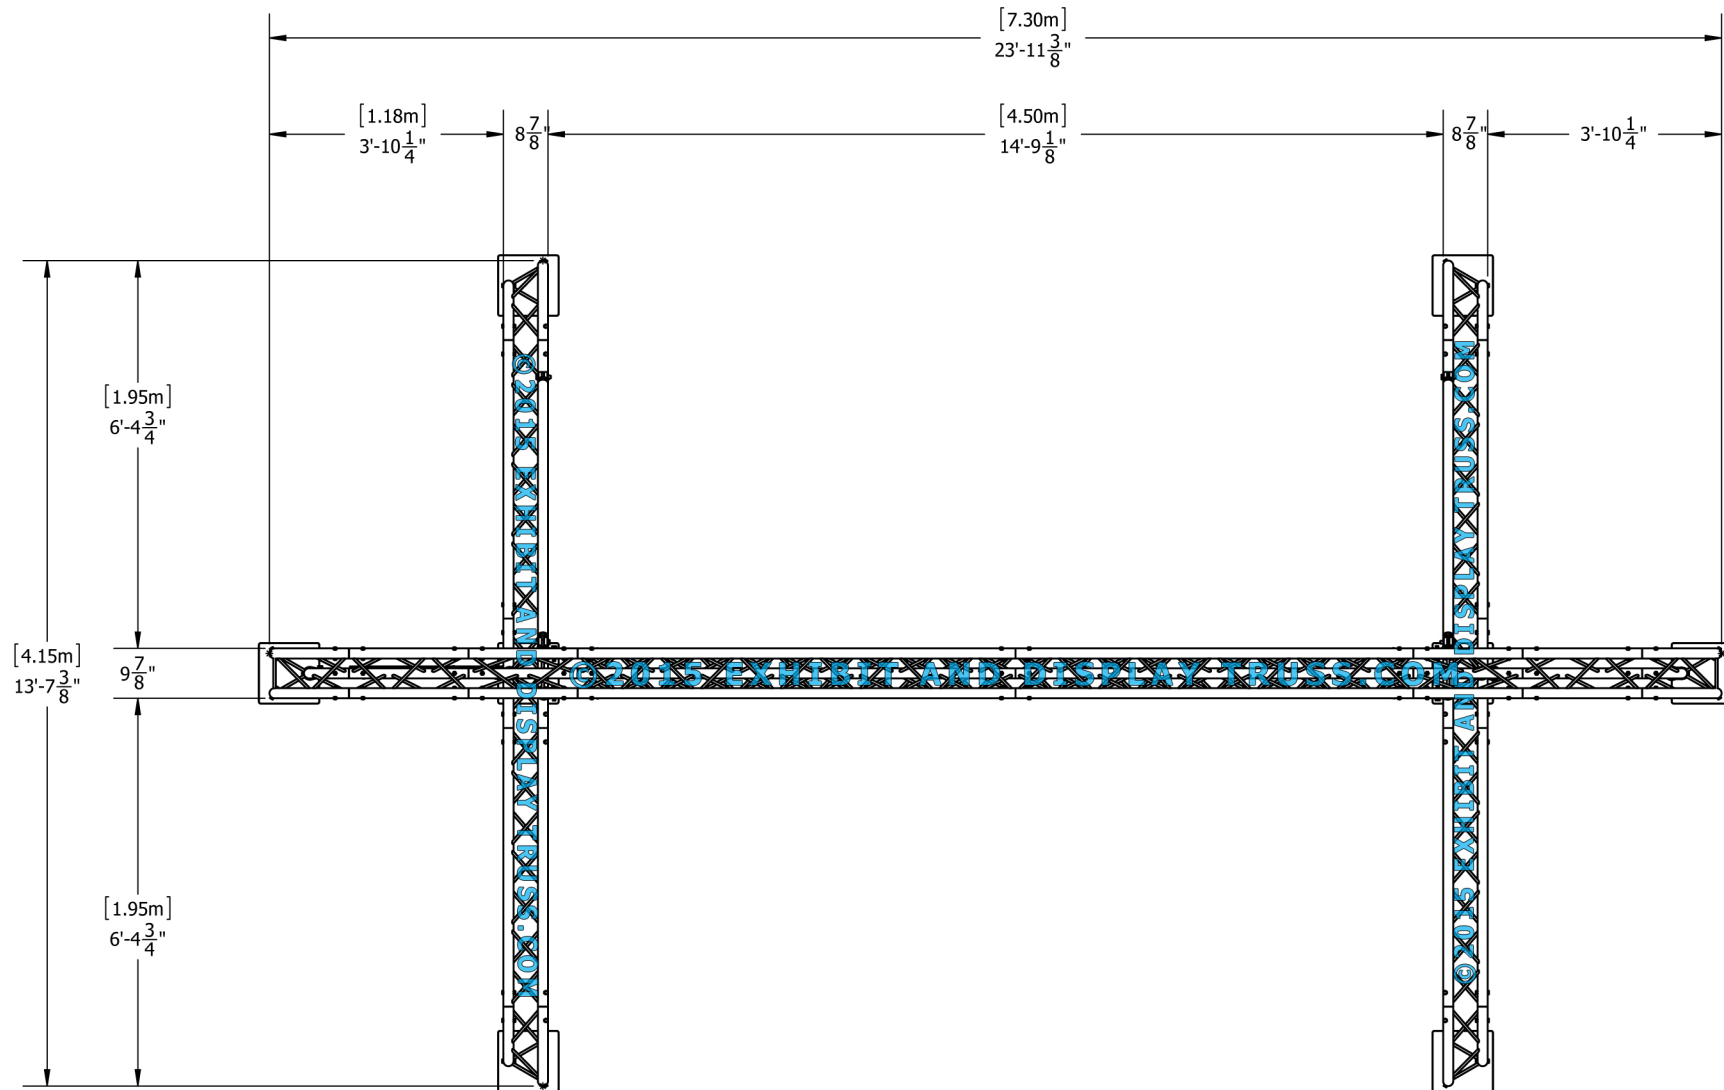

©2015 EXHIBIT AND DISPLAY TRUSS.COM

EXPLODED VIEW

ITEM NO.	PART NUMBER	DESCRIPTION	QTY.
①	EDT10-BP3	Tri Base Plate (square)	8
②	EDT10-T0.6	0.6m Tri Truss	2
③	EDT10-T0.8	0.8m Tri Truss	6
④	EDT10-T1.4	1.4m Tri Truss	4
⑤	EDT10-T1.6	1.6m Tri Truss	2
⑥	EDT10-T1.95	1.95m Tri Truss	2
⑦	EDT10-T2.0	2.0m Tri Truss	2
⑧	EDT10-T2.2	2.2m Tri Truss	4
⑨	EDT10-L0.6	0.6m Ladder Truss	2
⑩	EDT10-T2W90A	2 Way 90° Junction Apex In	2
⑪	EDT10-T2W90	2 Way 90° Junction Apex Up/Down	4
⑫	EDT10-T3WTA	3 Way 90° "T" Junction Apex Down	2
⑬	EDT10-T4WX	4 Way 90° "X" Junction Apex Up/Down	2
⑭	EDT10-EHC1	Extender Hook Clamp	4
⑮	EDT10-EHC5	Extender Hook Clamp	2
⑯	EDT10-EHC4	Extender Hook Clamp	8
⑰	EDT2-STB6	6' Single Tube Brace	2

KIT: FL-10a

10" Wide Aluminum Truss. 2" Chords with 1/2" Webs

©2015 EXHIBIT AND DISPLAY TRUSS.COM

Top View
Units: Feet & Inches
[Meters]

Toll Free: 855-323-4866
Email: info@exhibitanddisplaytruss.com

ExhibitAndDisplayTruss.com

KIT: FL-10a

10" Wide Aluminum Truss. 2" Chords with 1/2" Webs

©2015 EXHIBIT AND DISPLAY TRUSS.COM

Front View
Units: Feet & Inches
[Meters]

KIT: FL-10a

10" Wide Aluminum Truss. 2" Chords with 1/2" Webs

©2015 EXHIBIT AND DISPLAY TRUSS.COM

Side View
Units: Feet & Inches
[Meters]