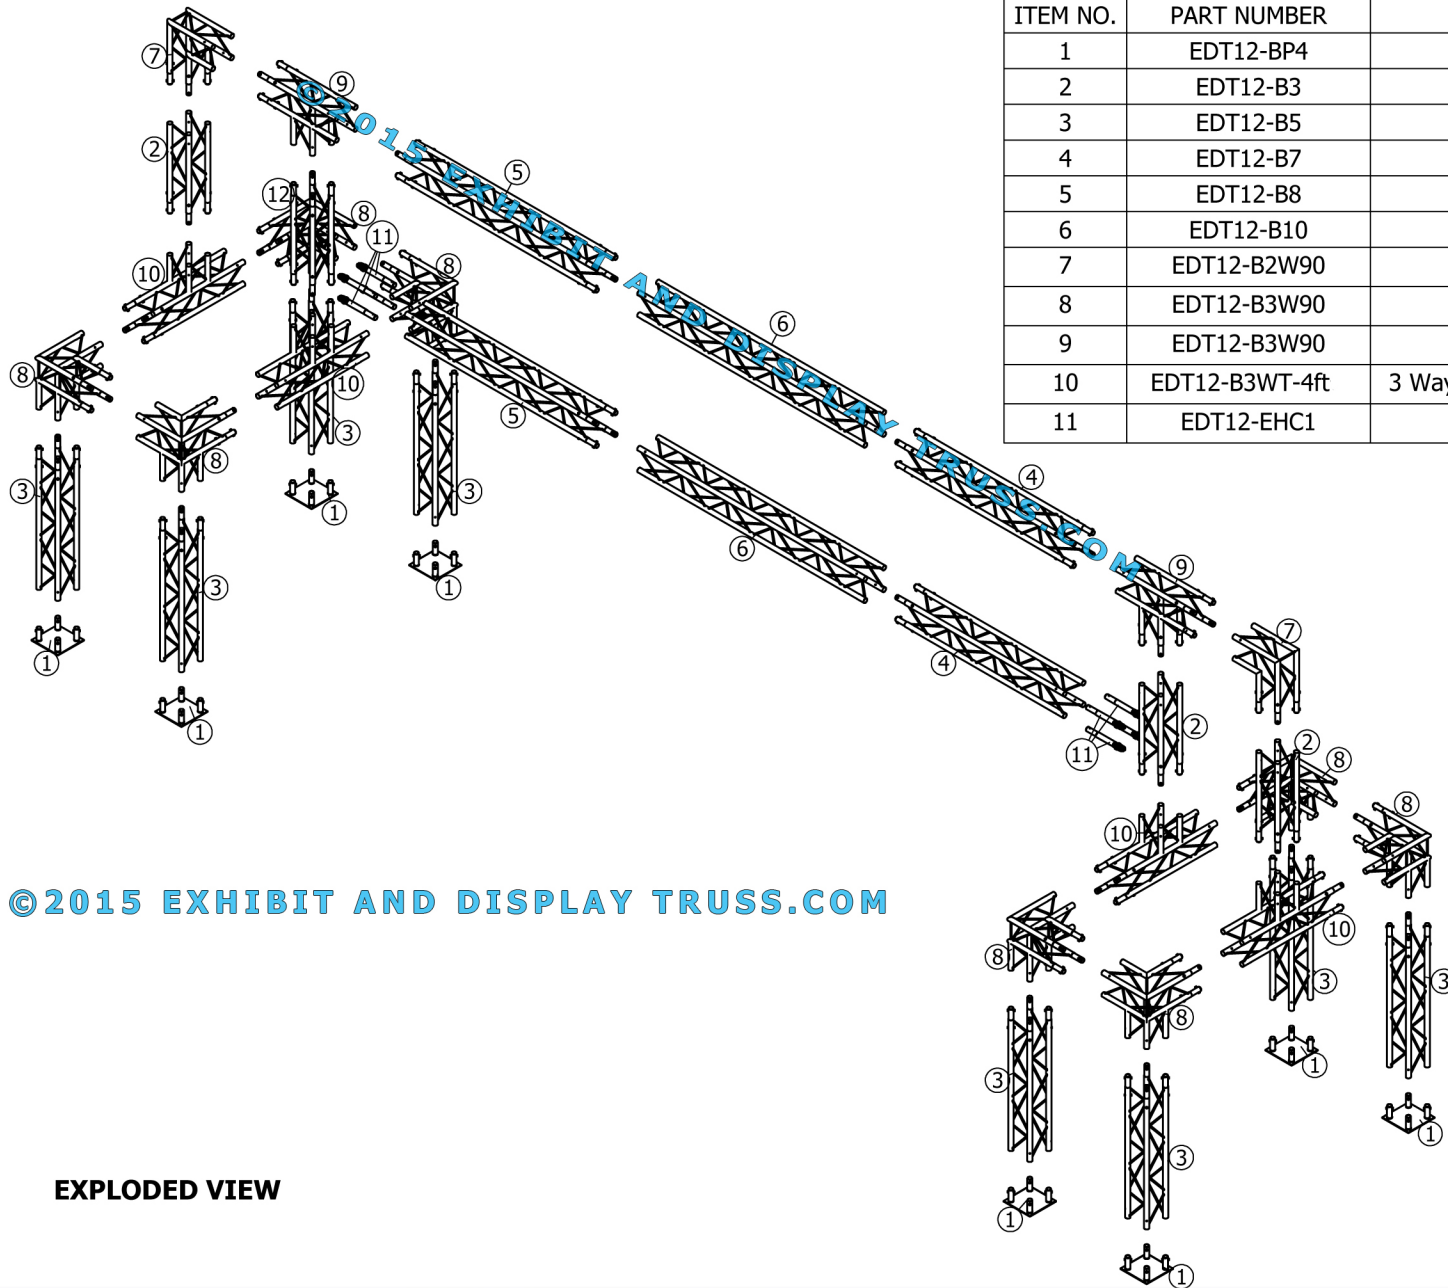

**KIT: FL-14**

**12" Wide Aluminum Truss. 2" Chords with 1/2" Webs**

©2015 EXHIBIT AND DISPLAY TRUSS.COM

**Toll Free: 855-323-4866**  
**Email: [info@exhibitanddisplaytruss.com](mailto:info@exhibitanddisplaytruss.com)**

## 12" Wide Aluminum Truss. 2" Chords with 1/2" Webs

©2015 EXHIBIT AND DISPLAY TRUSS.COM

ITEM NO.	PART NUMBER	DESCRIPTION	QTY.
1	EDT12-BP4	Box Base Plate	8
2	EDT12-B3	3'-0" Box Truss	4
3	EDT12-B5	5'-0" Box Truss	8
4	EDT12-B7	7'-0" Box Truss	2
5	EDT12-B8	8'-0" Box Truss	2
6	EDT12-B10	10'-0" Box Truss	2
7	EDT12-B2W90	2 Way 90° Junction	2
8	EDT12-B3W90	3 Way 90° Junction	8
9	EDT12-B3W90	3 Way 90° "T" Junction	2
10	EDT12-B3WT-4ft	3 Way 90° "T" Junction (4 ft)	4
11	EDT12-EHC1	Extender Hook Clamp	8

# KIT: FL-14

12" Wide Aluminum Truss. 2" Chords with 1/2" Webs

©2015 EXHIBIT AND DISPLAY TRUSS.COM

TOP VIEW  
UNITS: FEET & INCHES

©2015 EXHIBIT AND DISPLAY TRUSS.COM

# KIT: FL-14

12" Wide Aluminum Truss. 2" Chords with 1/2" Webs

©2015 EXHIBIT AND DISPLAY TRUSS.COM

**SIDE VIEW**  
**UNITS: FEET & INCHES**

©2015 EXHIBIT AND DISPLAY TRUSS.COM