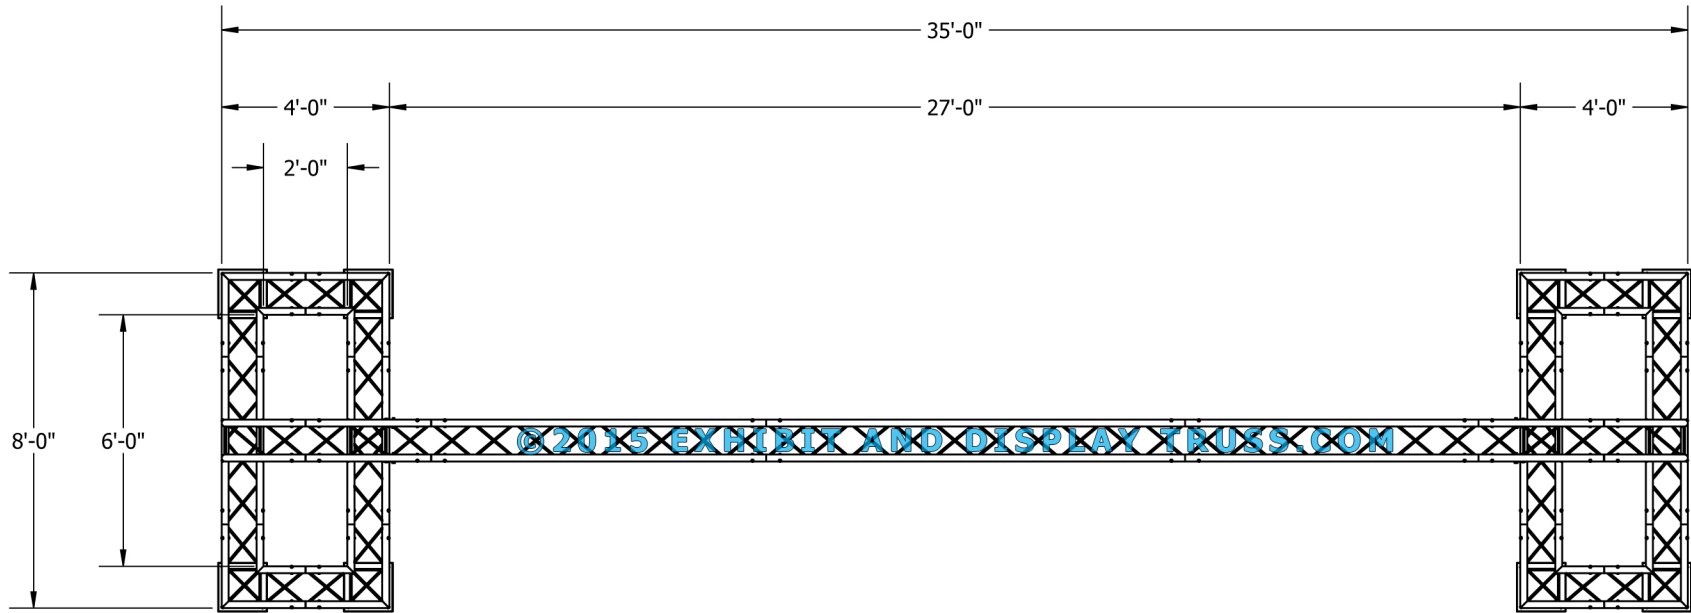

## 12" Wide Aluminum Truss. 2" Chords with 1/2" Webs

©2015 EXHIBIT AND DISPLAY TRUSS.COM

ITEM NO.	PART NUMBER	DESCRIPTION	QTY.
1	EDT12-BP4	Box Base Plate	8
2	EDT12-B3	3'-0" Box Truss	4
3	EDT12-B5	5'-0" Box Truss	8
4	EDT12-B7	7'-0" Box Truss	2
5	EDT12-B8	8'-0" Box Truss	2
6	EDT12-B10	10'-0" Box Truss	2
7	EDT12-B2W90	2 Way 90° Junction	2
8	EDT12-B3W90	3 Way 90° Junction	8
9	EDT12-B3W90	3 Way 90° "T" Junction	2
10	EDT12-B3WT-4ft	3 Way 90° "T" Junction (4 ft)	4
11	EDT12-EHC1	Extender Hook Clamp	8

# KIT: FL-14

12" Wide Aluminum Truss. 2" Chords with 1/2" Webs

©2015 EXHIBIT AND DISPLAY TRUSS.COM

TOP VIEW  
UNITS: FEET & INCHES

©2015 EXHIBIT AND DISPLAY TRUSS.COM

# KIT: FL-14

12" Wide Aluminum Truss. 2" Chords with 1/2" Webs

©2015 EXHIBIT AND DISPLAY TRUSS.COM

**SIDE VIEW**  
**UNITS: FEET & INCHES**

©2015 EXHIBIT AND DISPLAY TRUSS.COM