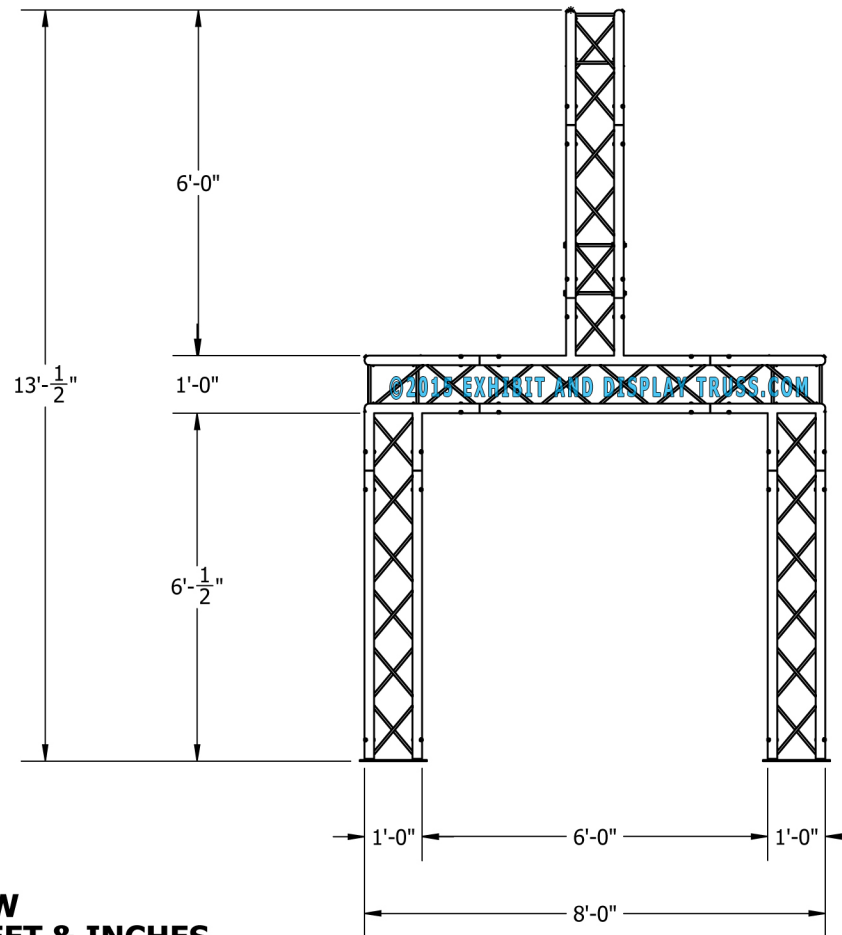

## 12" Wide Aluminum Truss. 2" Chords with 1/2" Webs

©2015 EXHIBIT AND DISPLAY TRUSS.COM

ITEM NO.	PART NUMBER	DESCRIPTION	QTY.
1	EDT12-BP4	Box Base Plate	8
2	EDT12-B3	3'-0" Box Truss	4
3	EDT12-B5	5'-0" Box Truss	8
4	EDT12-B7	7'-0" Box Truss	2
5	EDT12-B8	8'-0" Box Truss	2
6	EDT12-B10	10'-0" Box Truss	2
7	EDT12-B2W90	2 Way 90° Junction	2
8	EDT12-B3W90	3 Way 90° Junction	8
9	EDT12-B3W90	3 Way 90° "T" Junction	2
10	EDT12-B3WT-4ft	3 Way 90° "T" Junction (4 ft)	4
11	EDT12-EHC1	Extender Hook Clamp	8

# KIT: FL-14

12" Wide Aluminum Truss. 2" Chords with 1/2" Webs

©2015 EXHIBIT AND DISPLAY TRUSS.COM

TOP VIEW  
UNITS: FEET & INCHES

©2015 EXHIBIT AND DISPLAY TRUSS.COM

# KIT: FL-14

12" Wide Aluminum Truss. 2" Chords with 1/2" Webs

©2015 EXHIBIT AND DISPLAY TRUSS.COM

**SIDE VIEW**  
**UNITS: FEET & INCHES**

©2015 EXHIBIT AND DISPLAY TRUSS.COM