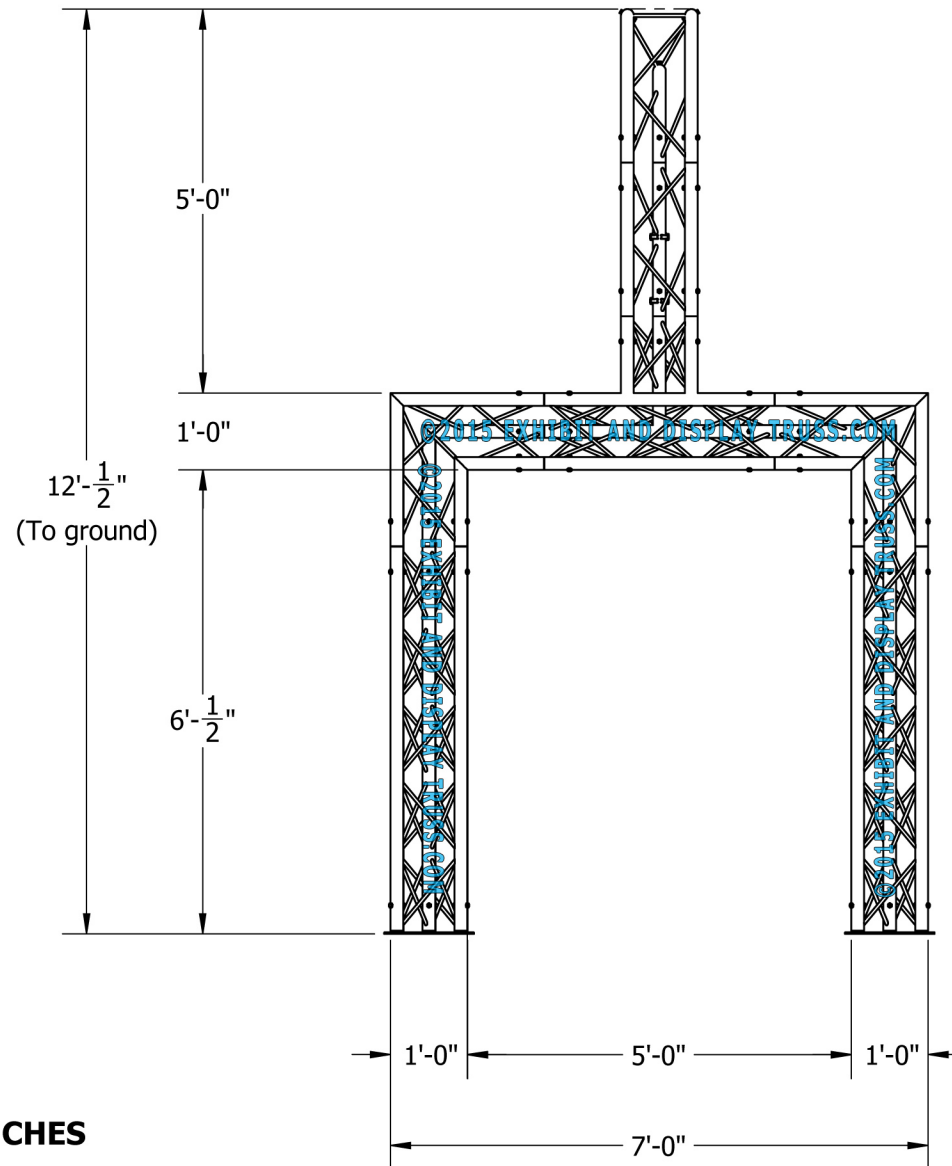

©2015 EXHIBIT AND DISPLAY TRUSS.COM

EXPLODED VIEW

ITEM NO.	PART NUMBER	DESCRIPTION	QTY.
①	EDT12-BP3	Tri Base Plate (square)	4
②	EDT12-T2W90	2 Way 90° Junction Apex Up/Down	4
③	EDT12-T2W90A	2 Way 90° Junction Apex In	2
④	EDT12-T3WTA	3 Way 90° "T" Junction Apex In	2
⑤	EDT12-EHC4	Extender Hook Clamp	4
⑥	EDT12-T2	2'-0" Tri Truss	2
⑦	EDT12-T5	5'-0" Tri Truss	4
⑧	EDT12-T6	6'-0" Tri Truss	2
⑨	EDT12-L6	6'-0" Ladder Truss	2

KIT: FL-4

12" Wide Aluminum Truss. 2" Chords with 1/2" Webs

©2015 EXHIBIT AND DISPLAY TRUSS.COM

TOP VIEW
UNITS: FEET & INCHES

KIT: FL-4

12" Wide Aluminum Truss. 2" Chords with 1/2" Webs

©2015 EXHIBIT AND DISPLAY TRUSS.COM

FRONT VIEW
UNITS: FEET & INCHES

KIT: FL-4

12" Wide Aluminum Truss. 2" Chords with 1/2" Webs

©2015 EXHIBIT AND DISPLAY TRUSS.COM

SIDE VIEW
UNITS: FEET & INCHES