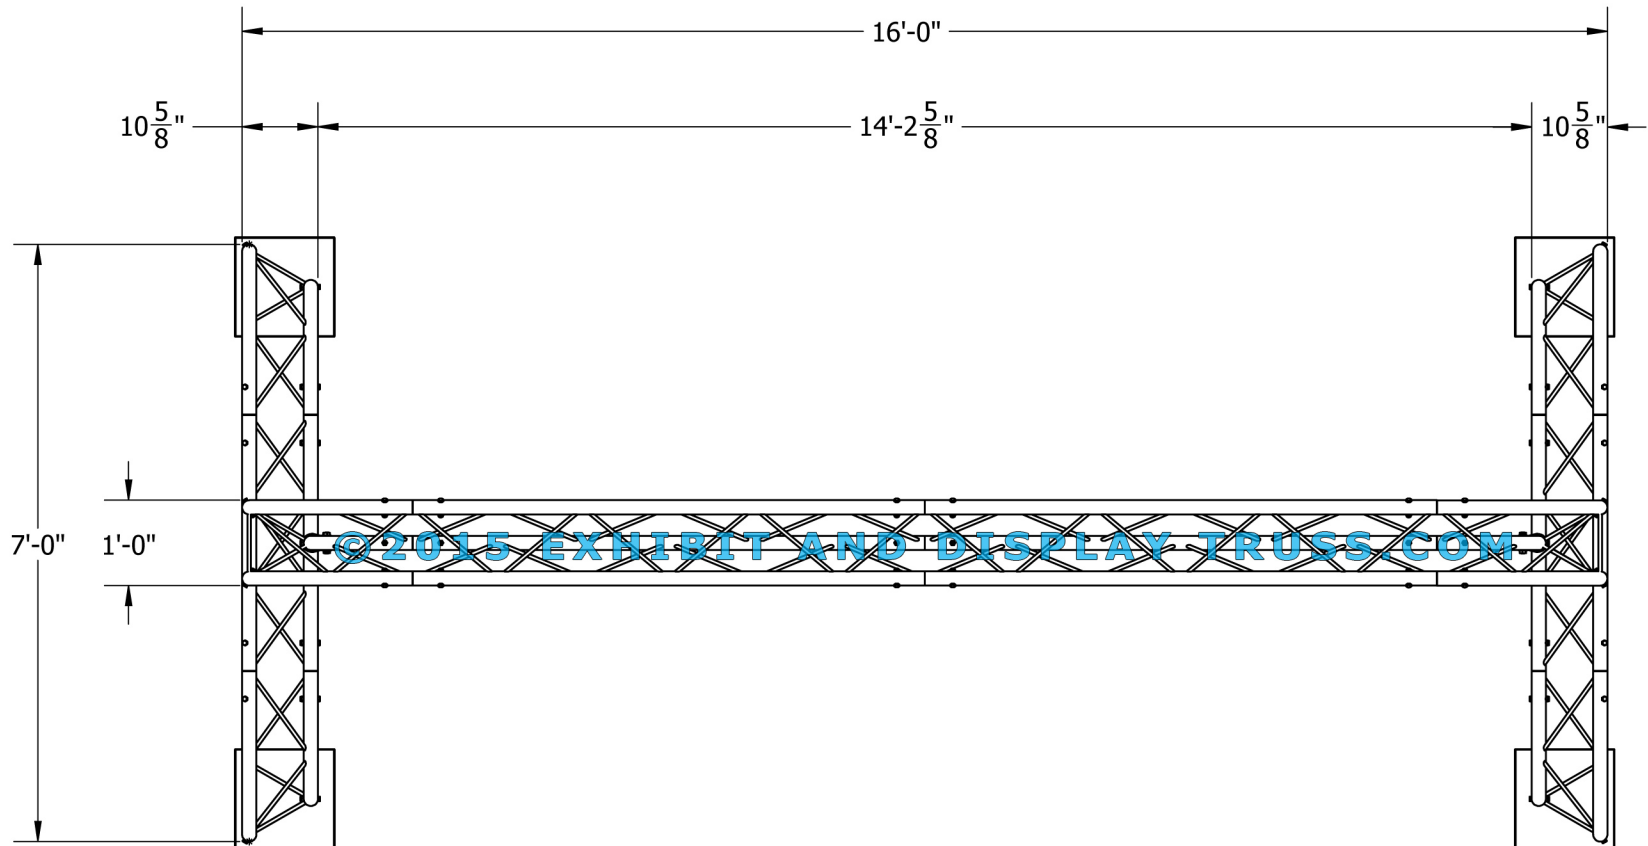

©2015 EXHIBIT AND DISPLAY TRUSS.COM

EXPLODED VIEW

ITEM NO.	PART NUMBER	DESCRIPTION	QTY.
①	EDT12-BP3	Tri Base Plate (square)	4
②	EDT12-T2W90	2 Way 90° Junction Apex Up/Down	4
③	EDT12-T2W90A	2 Way 90° Junction Apex In	2
④	EDT12-T3WTA	3 Way 90° "T" Junction Apex In	2
⑤	EDT12-EHC4	Extender Hook Clamp	4
⑥	EDT12-T2	2'-0" Tri Truss	2
⑦	EDT12-T5	5'-0" Tri Truss	4
⑧	EDT12-T6	6'-0" Tri Truss	2
⑨	EDT12-L6	6'-0" Ladder Truss	2

KIT: FL-4

12" Wide Aluminum Truss. 2" Chords with 1/2" Webs

©2015 EXHIBIT AND DISPLAY TRUSS.COM

TOP VIEW
UNITS: FEET & INCHES

KIT: FL-4

12" Wide Aluminum Truss. 2" Chords with 1/2" Webs

©2015 EXHIBIT AND DISPLAY TRUSS.COM

FRONT VIEW
UNITS: FEET & INCHES

KIT: FL-4

12" Wide Aluminum Truss. 2" Chords with 1/2" Webs

©2015 EXHIBIT AND DISPLAY TRUSS.COM

SIDE VIEW
UNITS: FEET & INCHES