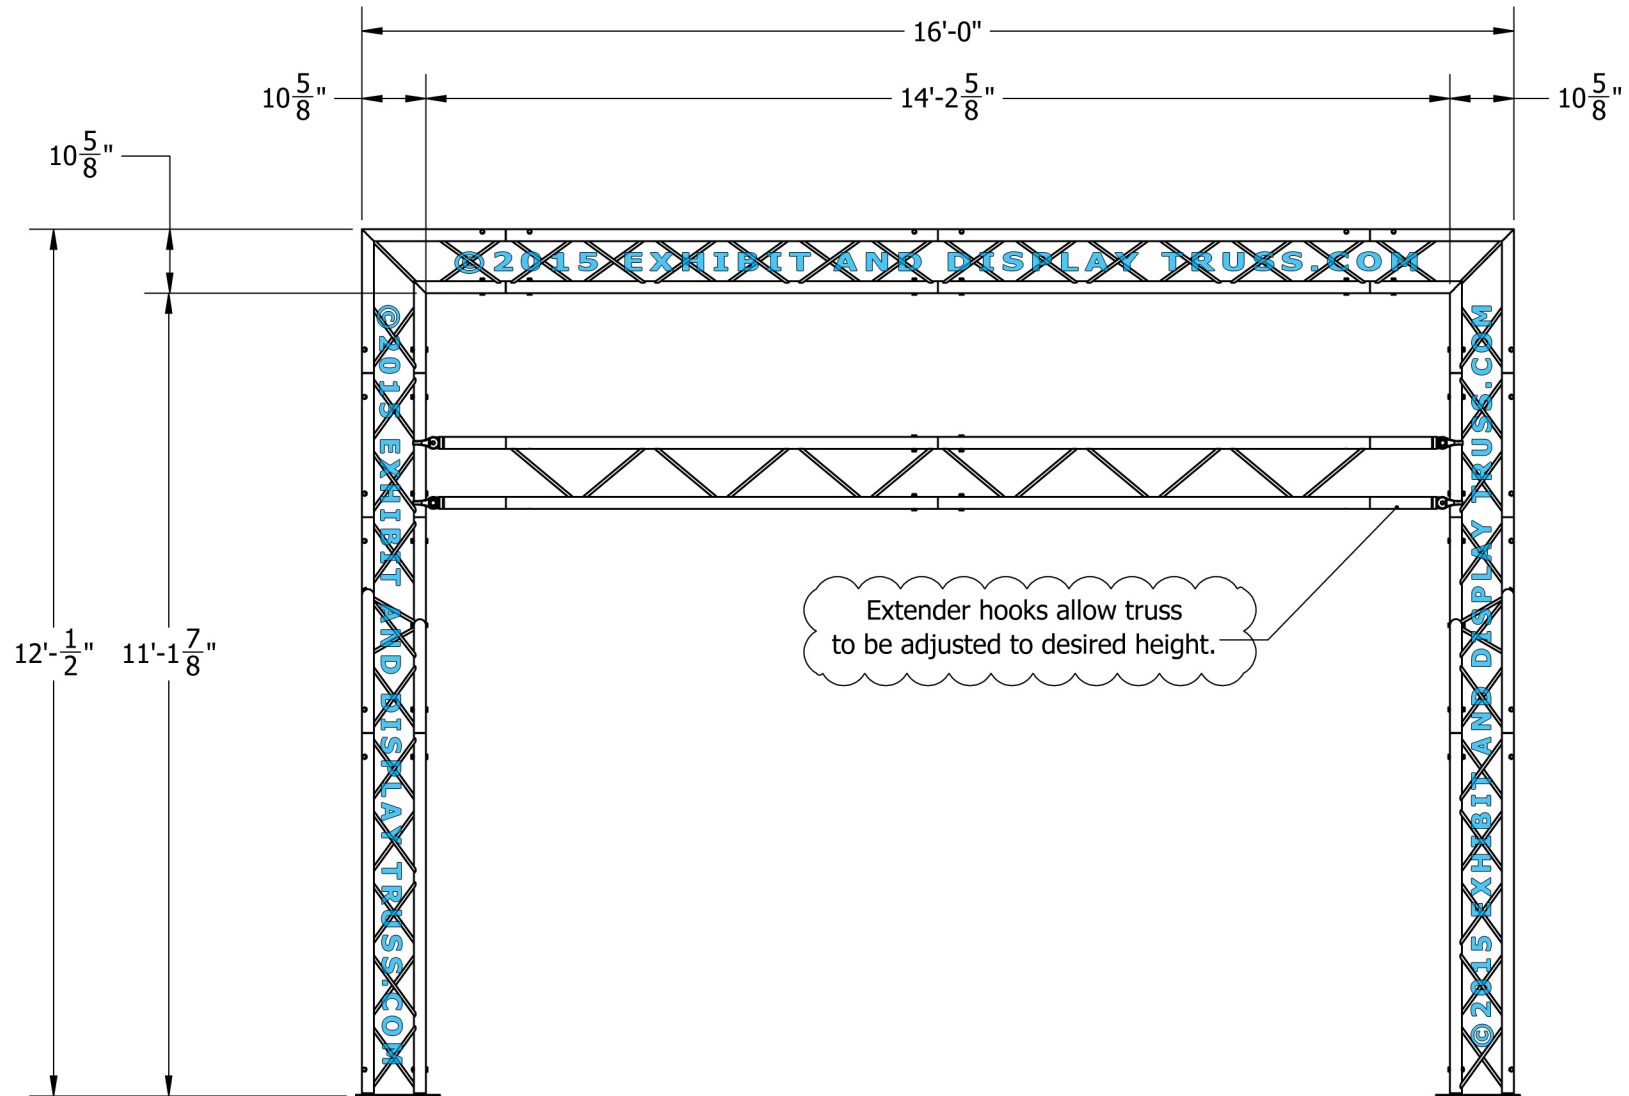

©2015 EXHIBIT AND DISPLAY TRUSS.COM

EXPLODED VIEW

ITEM NO.	PART NUMBER	DESCRIPTION	QTY.
①	EDT12-BP3	Tri Base Plate (square)	4
②	EDT12-T2W90	2 Way 90° Junction Apex Up/Down	4
③	EDT12-T2W90A	2 Way 90° Junction Apex In	2
④	EDT12-T3WTA	3 Way 90° "T" Junction Apex In	2
⑤	EDT12-EHC4	Extender Hook Clamp	4
⑥	EDT12-T2	2'-0" Tri Truss	2
⑦	EDT12-T5	5'-0" Tri Truss	4
⑧	EDT12-T6	6'-0" Tri Truss	2
⑨	EDT12-L6	6'-0" Ladder Truss	2

KIT: FL-4

12" Wide Aluminum Truss. 2" Chords with 1/2" Webs

©2015 EXHIBIT AND DISPLAY TRUSS.COM

TOP VIEW
UNITS: FEET & INCHES

KIT: FL-4

12" Wide Aluminum Truss. 2" Chords with 1/2" Webs

©2015 EXHIBIT AND DISPLAY TRUSS.COM

FRONT VIEW
UNITS: FEET & INCHES

KIT: FL-4

12" Wide Aluminum Truss. 2" Chords with 1/2" Webs

©2015 EXHIBIT AND DISPLAY TRUSS.COM

SIDE VIEW
UNITS: FEET & INCHES