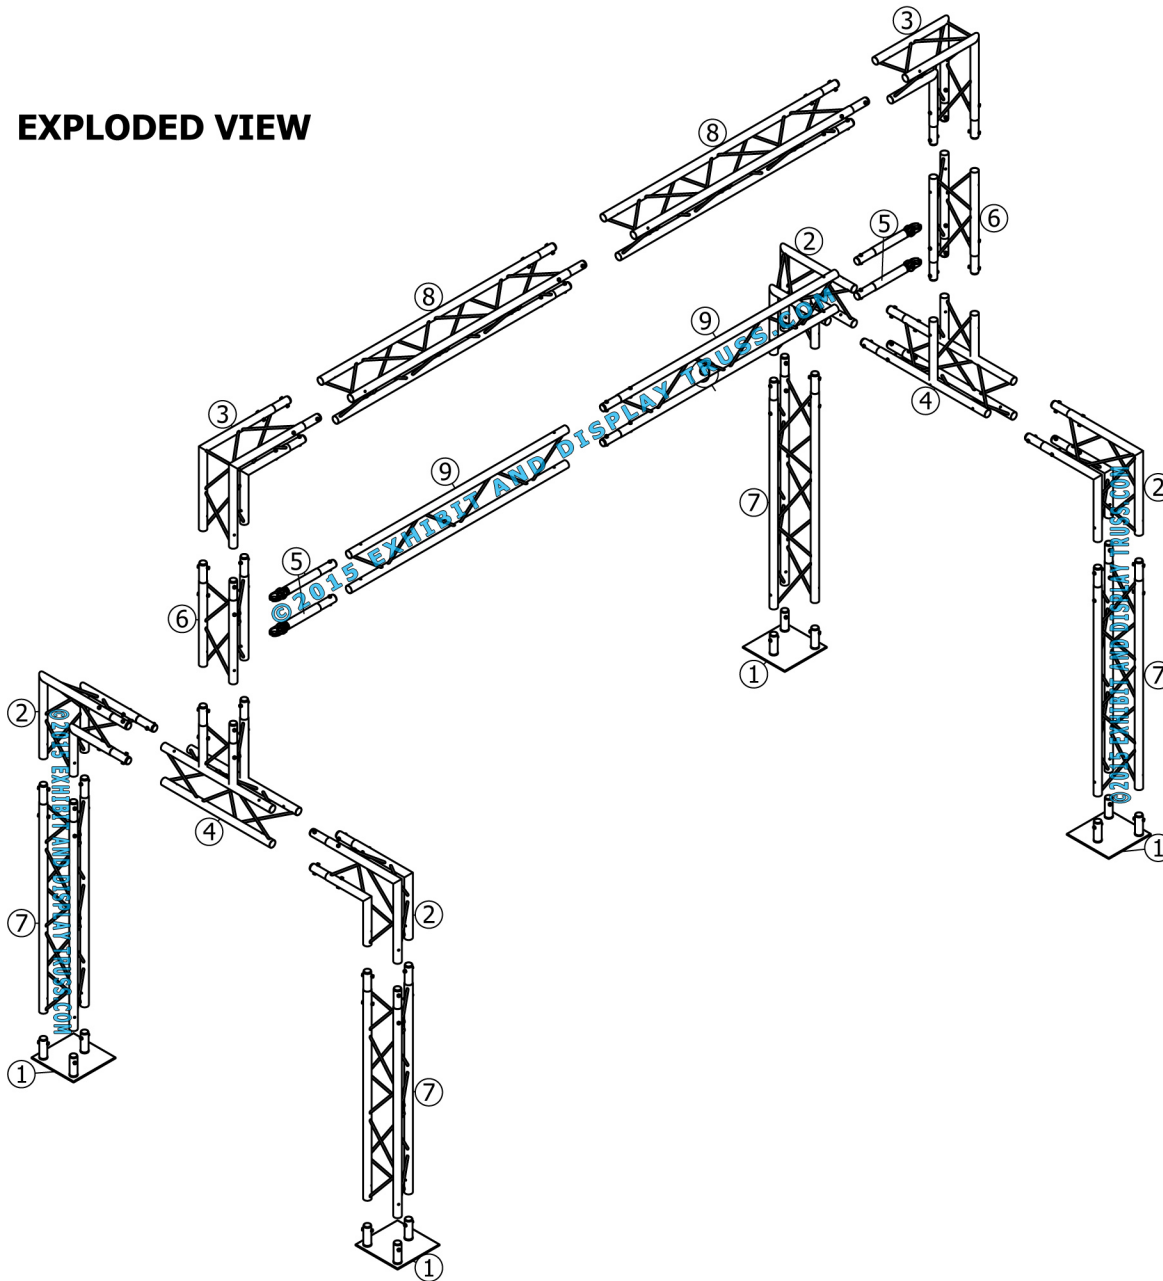

KIT: FL-4

12" Wide Aluminum Truss. 2" Chords with 1/2" Webs

©2015 EXHIBIT AND DISPLAY TRUSS.COM

Toll Free: 855-323-4866
Email: info@exhibitanddisplaytruss.com

ExhibitAndDisplayTruss.com

KIT: FL-4

12" Wide Aluminum Truss. 2" Chords with 1/2" Webs

©2015 EXHIBIT AND DISPLAY TRUSS.COM

EXPLODED VIEW

ITEM NO.	PART NUMBER	DESCRIPTION	QTY.
①	EDT12-BP3	Tri Base Plate (square)	4
②	EDT12-T2W90	2 Way 90° Junction Apex Up/Down	4
③	EDT12-T2W90A	2 Way 90° Junction Apex In	2
④	EDT12-T3WTA	3 Way 90° "T" Junction Apex In	2
⑤	EDT12-EHC4	Extender Hook Clamp	4
⑥	EDT12-T2	2'-0" Tri Truss	2
⑦	EDT12-T5	5'-0" Tri Truss	4
⑧	EDT12-T6	6'-0" Tri Truss	2
⑨	EDT12-L6	6'-0" Ladder Truss	2

KIT: FL-4

12" Wide Aluminum Truss. 2" Chords with 1/2" Webs

©2015 EXHIBIT AND DISPLAY TRUSS.COM

TOP VIEW
UNITS: FEET & INCHES

KIT: FL-4

12" Wide Aluminum Truss. 2" Chords with 1/2" Webs

©2015 EXHIBIT AND DISPLAY TRUSS.COM

FRONT VIEW
UNITS: FEET & INCHES

KIT: FL-4

12" Wide Aluminum Truss. 2" Chords with 1/2" Webs

©2015 EXHIBIT AND DISPLAY TRUSS.COM

SIDE VIEW
UNITS: FEET & INCHES