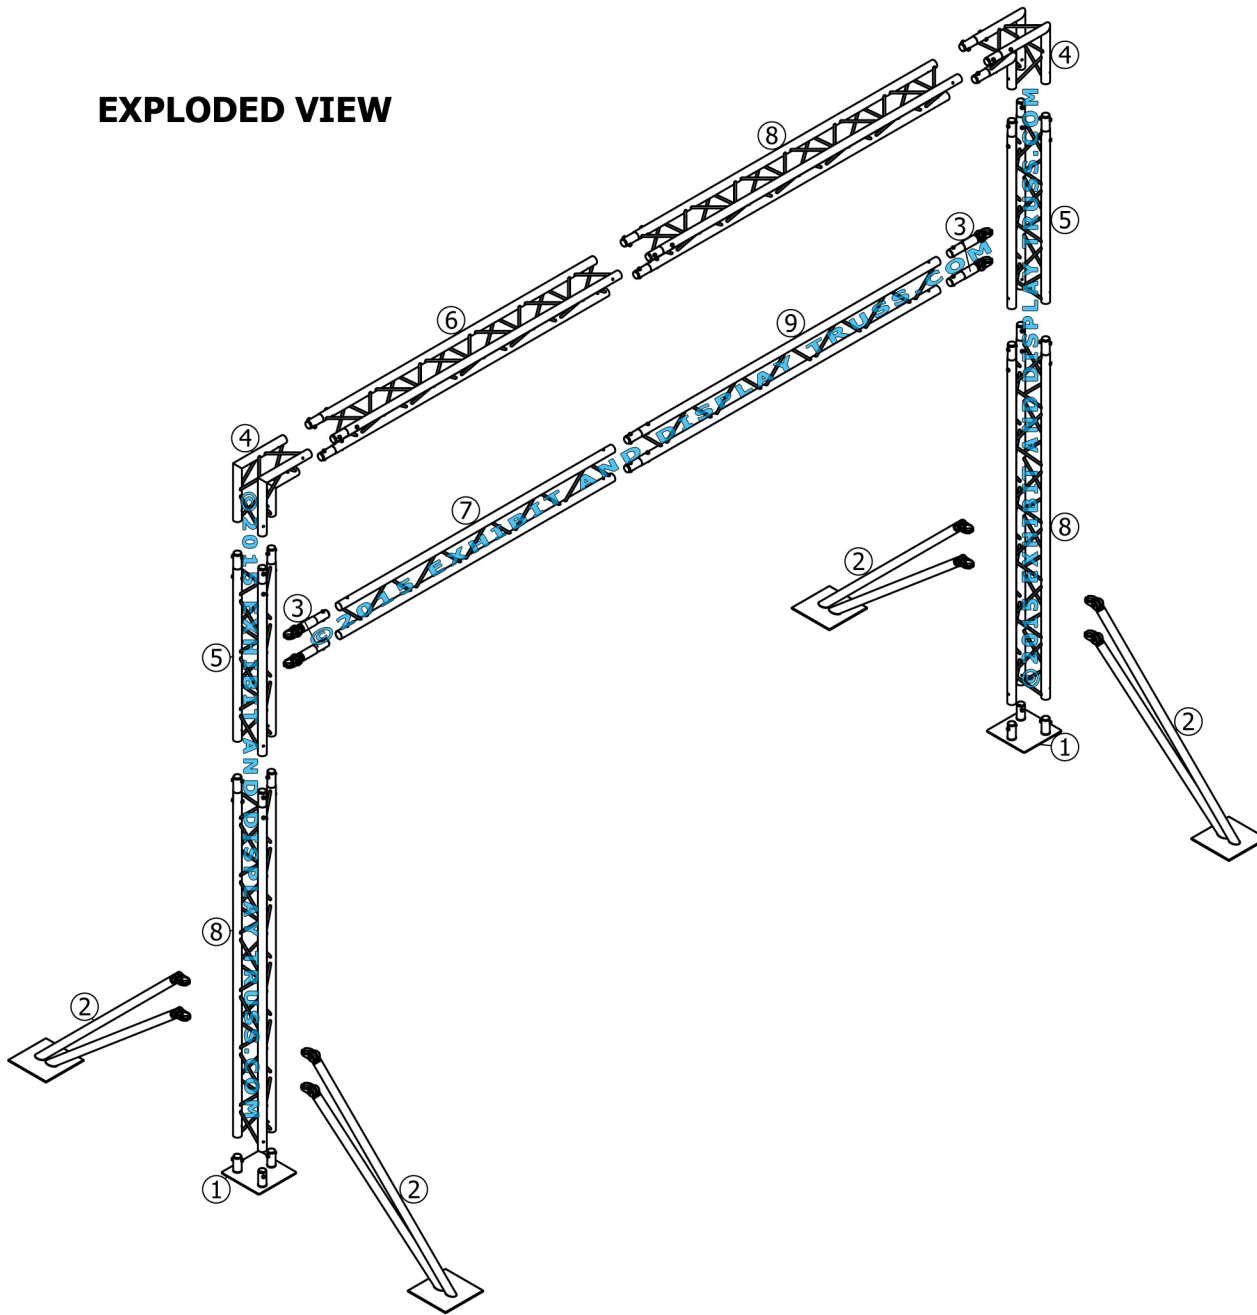

KIT: FL-6

10" Wide Aluminum Truss. 2" Chords with 1/2" Webs

©2015 EXHIBIT AND DISPLAY TRUSS.COM

Toll Free: 855-323-4866
Email: info@exhibitanddisplaytruss.com

ExhibitAndDisplayTruss.com

KIT: FL-6

10" Wide Aluminum Truss. 2" Chords with 1/2" Webs

©2015 EXHIBIT AND DISPLAY TRUSS.COM

EXPLODED VIEW

ITEM NO.	PART NUMBER	DESCRIPTION	QTY.
①	EDT10-BP3	Tri Base Plate (square)	2
②	EDT10-OR1	Outrigger Arms with Swivel Hooks	4
③	EDT10-EHC4	Extender Hook Clamp	4
④	EDT10-T2W90A	2 Way 90° Junction Apex In	2
⑤	EDT10-T1.2	1.2m Tri Truss	2
⑥	EDT10-T2.2	2.2m Tri Truss	1
⑦	EDT10-L2.2	2.2m Ladder Truss	1
⑧	EDT10-T2.4	2.4m Tri Truss	3
⑨	EDT10-L2.4	2.4m Ladder Truss	1

KIT: FL-6

10" Wide Aluminum Truss. 2" Chords with 1/2" Webs

©2015 EXHIBIT AND DISPLAY TRUSS.COM

Top View
Units: Feet & Inches
Metres

Toll Free: 855-323-4866
Email: info@exhibitanddisplaytruss.com

ExhibitAndDisplayTruss.com

KIT: FL-6

10" Wide Aluminum Truss. 2" Chords with 1/2" Webs

©2015 EXHIBIT AND DISPLAY TRUSS.COM

Front View
Units: Feet & Inches
Metres

KIT: FL-6

10" Wide Aluminum Truss. 2" Chords with 1/2" Webs

©2015 EXHIBIT AND DISPLAY TRUSS.COM