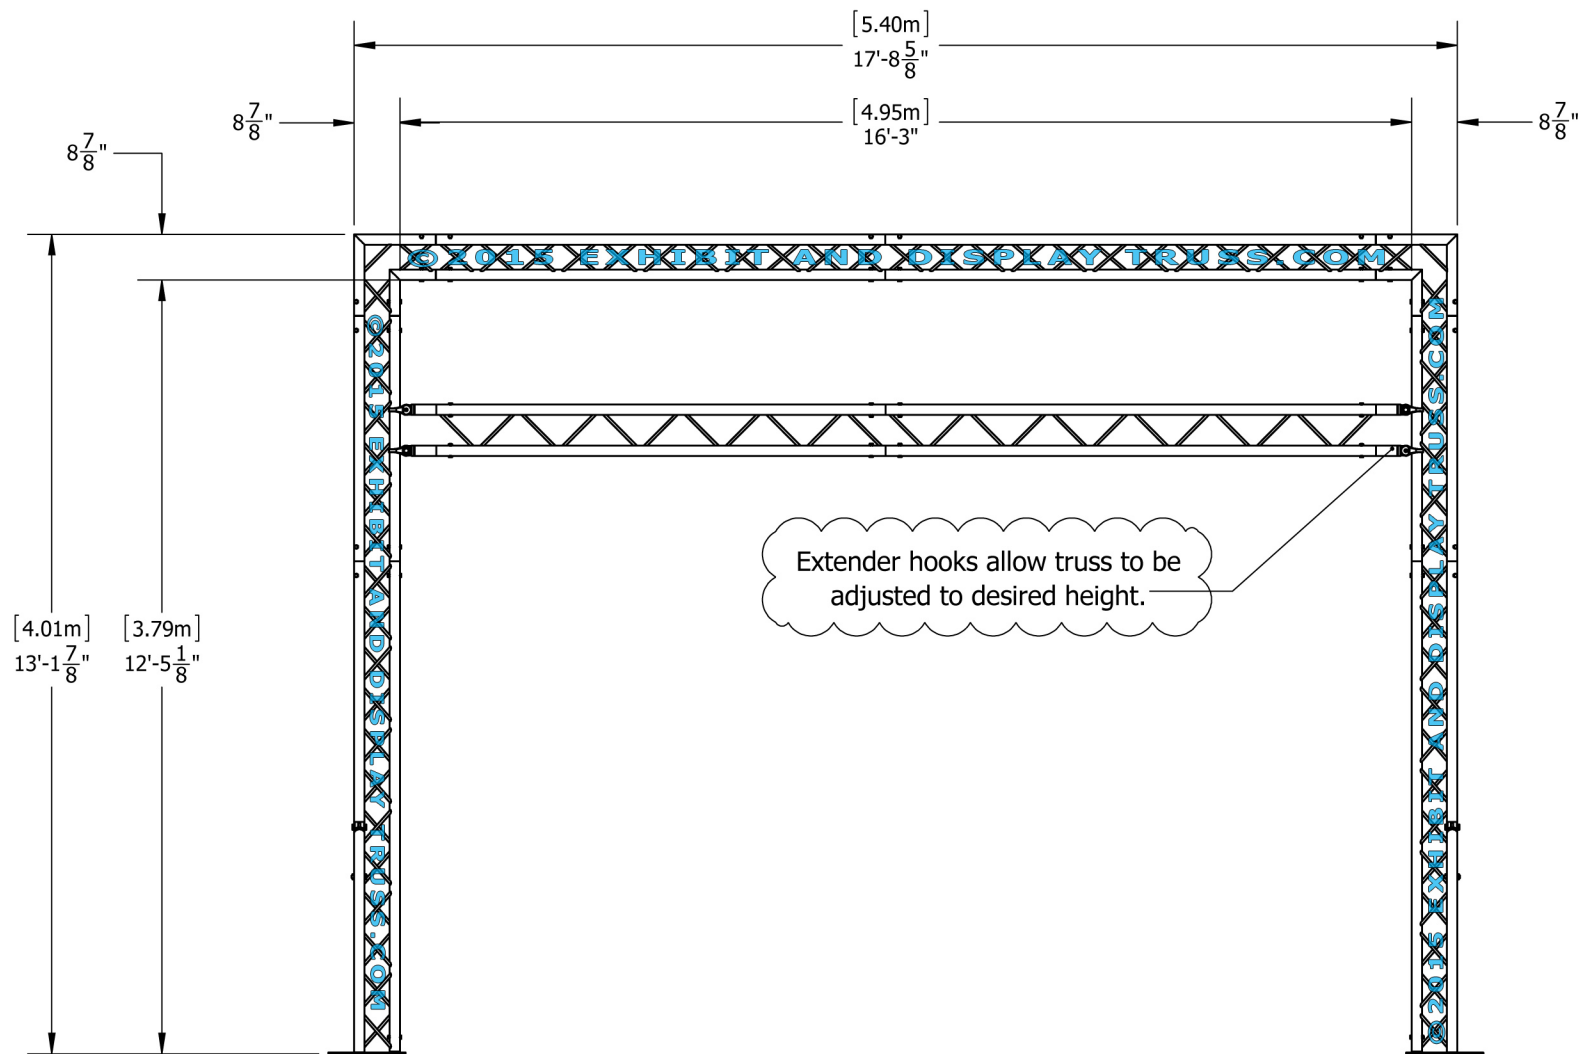

©2015 EXHIBIT AND DISPLAY TRUSS.COM

EXPLODED VIEW

ITEM NO.	PART NUMBER	DESCRIPTION	QTY.
①	EDT10-BP3	Tri Base Plate (square)	2
②	EDT10-OR1	Outrigger Arms with Swivel Hooks	4
③	EDT10-EHC4	Extender Hook Clamp	4
④	EDT10-T2W90A	2 Way 90° Junction Apex In	2
⑤	EDT10-T1.2	1.2m Tri Truss	2
⑥	EDT10-T2.2	2.2m Tri Truss	1
⑦	EDT10-L2.2	2.2m Ladder Truss	1
⑧	EDT10-T2.4	2.4m Tri Truss	3
⑨	EDT10-L2.4	2.4m Ladder Truss	1

KIT: FL-6

10" Wide Aluminum Truss. 2" Chords with 1/2" Webs

©2015 EXHIBIT AND DISPLAY TRUSS.COM

Top View
Units: Feet & Inches
Metres

Toll Free: 855-323-4866
Email: info@exhibitanddisplaytruss.com

ExhibitAndDisplayTruss.com

KIT: FL-6

10" Wide Aluminum Truss. 2" Chords with 1/2" Webs

©2015 EXHIBIT AND DISPLAY TRUSS.COM

Front View
Units: Feet & Inches
Metres

KIT: FL-6

10" Wide Aluminum Truss. 2" Chords with 1/2" Webs

©2015 EXHIBIT AND DISPLAY TRUSS.COM