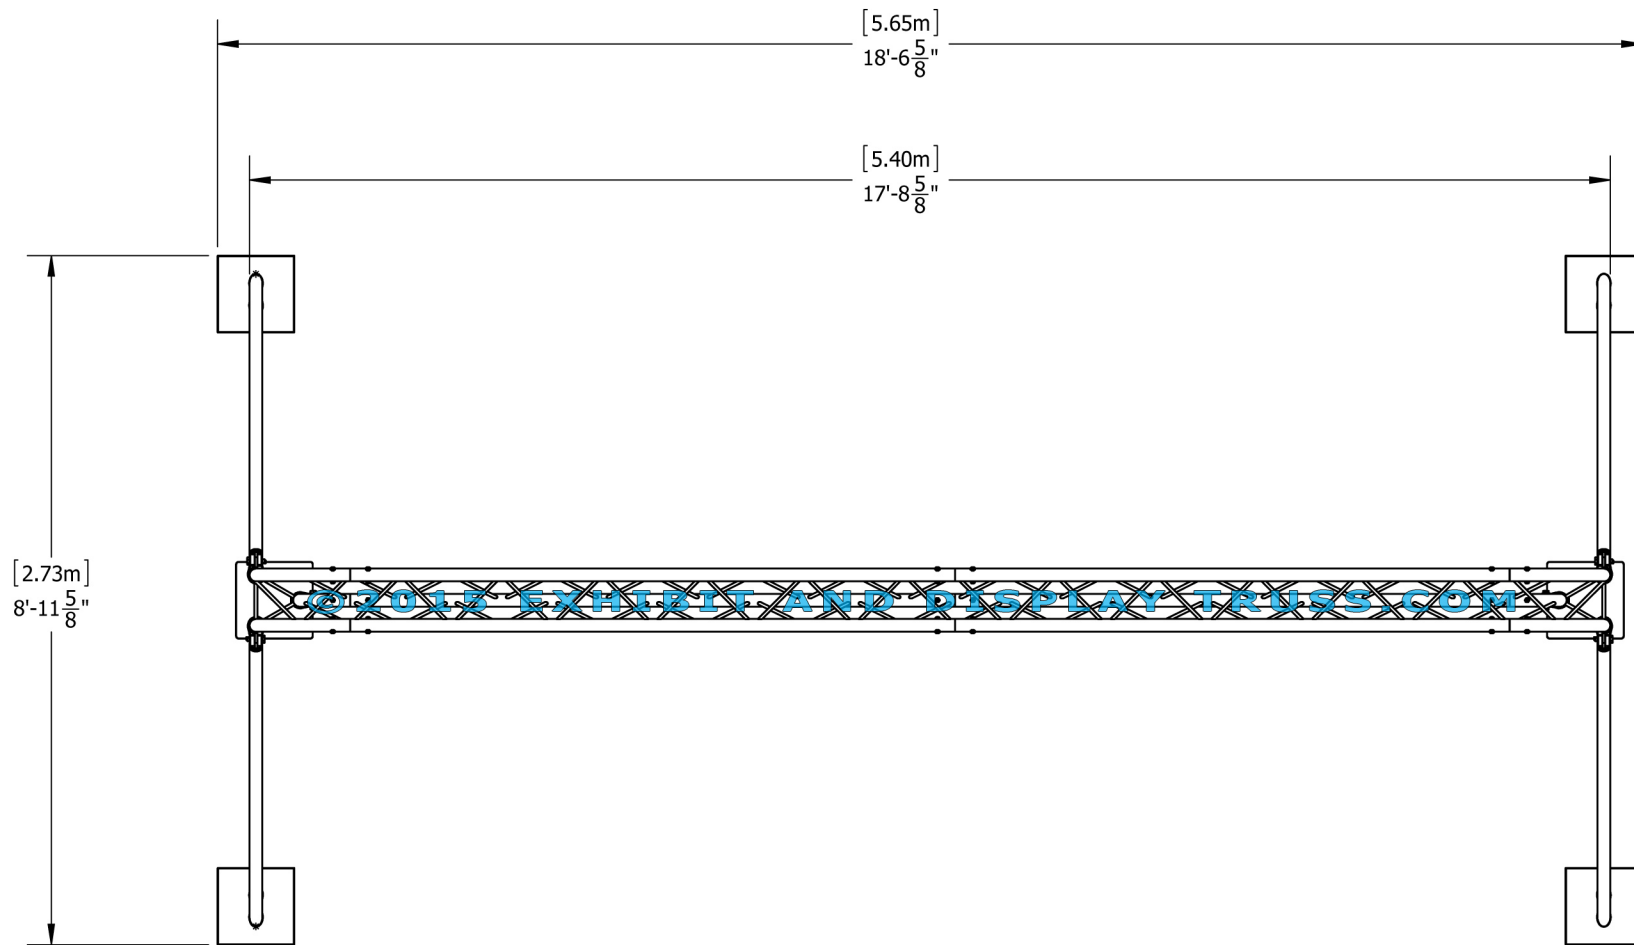

KIT: FL-6

10" Wide Aluminum Truss. 2" Chords with 1/2" Webs

©2015 EXHIBIT AND DISPLAY TRUSS.COM

Toll Free: 855-323-4866
Email: info@exhibitanddisplaytruss.com

ExhibitAndDisplayTruss.com

KIT: FL-6

10" Wide Aluminum Truss. 2" Chords with 1/2" Webs

©2015 EXHIBIT AND DISPLAY TRUSS.COM

EXPLODED VIEW

ITEM NO.	PART NUMBER	DESCRIPTION	QTY.
①	EDT10-BP3	Tri Base Plate (square)	2
②	EDT10-OR1	Outrigger Arms with Swivel Hooks	4
③	EDT10-EHC4	Extender Hook Clamp	4
④	EDT10-T2W90A	2 Way 90° Junction Apex In	2
⑤	EDT10-T1.2	1.2m Tri Truss	2
⑥	EDT10-T2.2	2.2m Tri Truss	1
⑦	EDT10-L2.2	2.2m Ladder Truss	1
⑧	EDT10-T2.4	2.4m Tri Truss	3
⑨	EDT10-L2.4	2.4m Ladder Truss	1

KIT: FL-6

10" Wide Aluminum Truss. 2" Chords with 1/2" Webs

©2015 EXHIBIT AND DISPLAY TRUSS.COM

Top View
Units: Feet & Inches
Metres

Toll Free: 855-323-4866
Email: info@exhibitanddisplaytruss.com

ExhibitAndDisplayTruss.com

KIT: FL-6

10" Wide Aluminum Truss. 2" Chords with 1/2" Webs

©2015 EXHIBIT AND DISPLAY TRUSS.COM

Front View
Units: Feet & Inches
Metres

KIT: FL-6

10" Wide Aluminum Truss. 2" Chords with 1/2" Webs

©2015 EXHIBIT AND DISPLAY TRUSS.COM