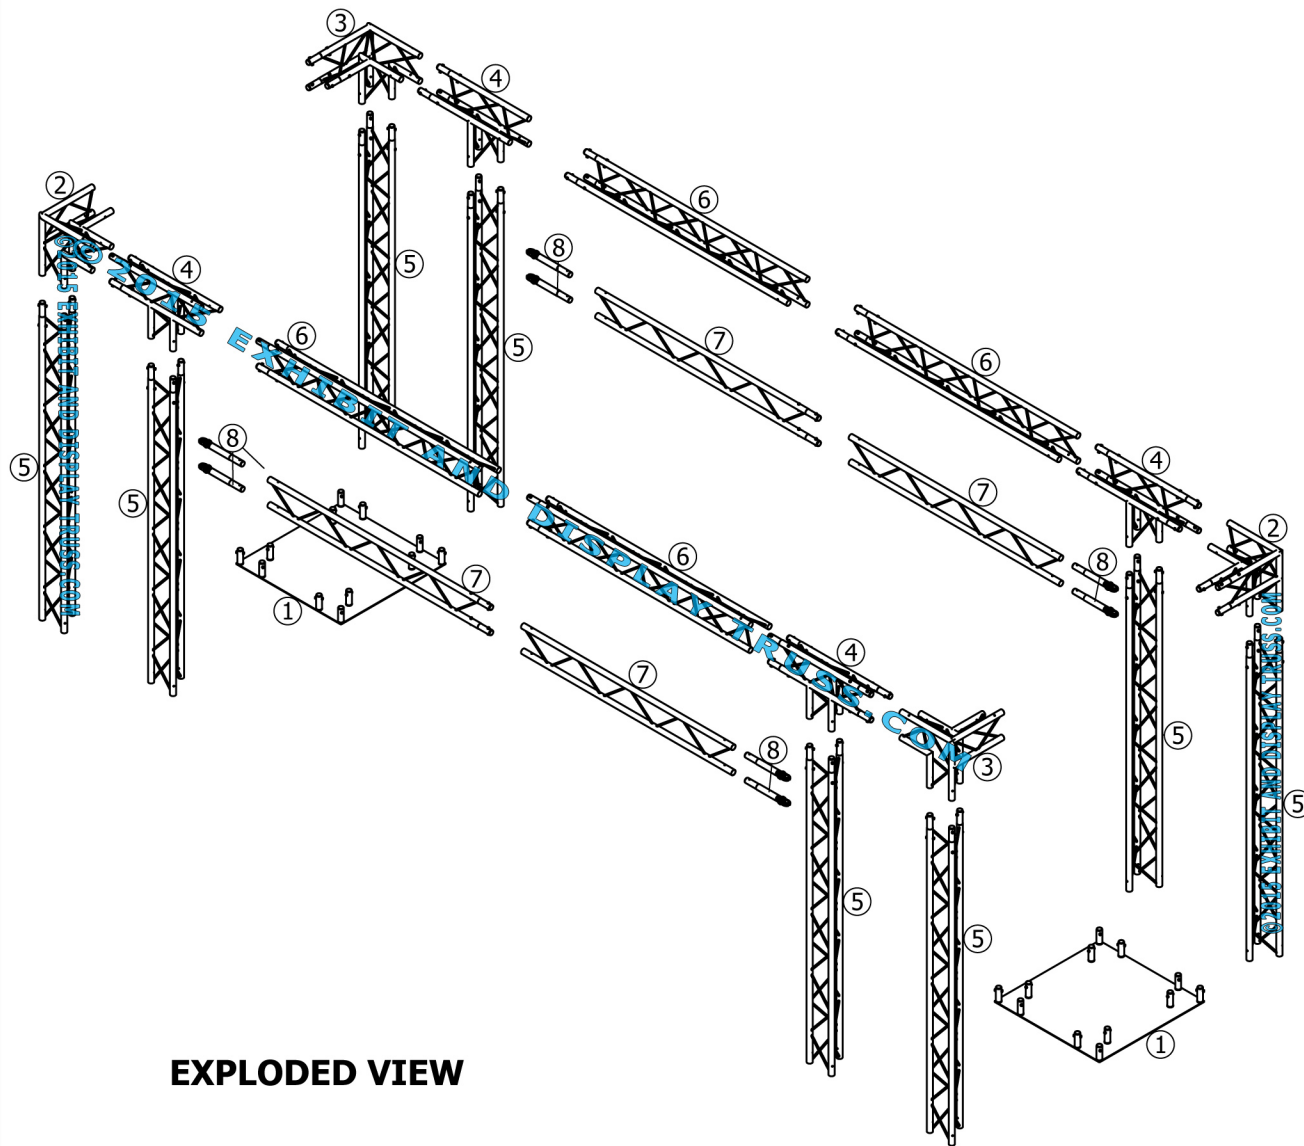

KIT: FL-9

12" Wide Aluminum Truss. 2" Chords with 1/2" Webs

©2015 EXHIBIT AND DISPLAY TRUSS.COM

Toll Free: 855-323-4866
Email: info@exhibitanddisplaytruss.com

ExhibitAndDisplayTruss.com

KIT: FL-9

12" Wide Aluminum Truss. 2" Chords with 1/2" Webs

©2015 EXHIBIT AND DISPLAY TRUSS.COM

EXPLODED VIEW

ITEM NO.	PART NUMBER	DESCRIPTION	QTY.
①	EDT12-BP3c	48" x 48" Tri Base Plate	2
②	EDT12-T3W90L	3 Way 90° Junction "Left"	2
③	EDT12-T3W90R	3 Way 90° Junction "Right"	2
④	EDT12-T3WTA	3 Way 90° "T" Junction Apex In	4
⑤	EDT12-T10	10'-0" Tri Truss	8
⑥	EDT12-T8	8'-0" Tri Truss	4
⑦	EDT12-L8	8'-0" Ladder Truss	4
⑧	EDT12-EHC1	Extender Hook Clamp	8

KIT: FL-9

12" Wide Aluminum Truss. 2" Chords with 1/2" Webs

©2015 EXHIBIT AND DISPLAY TRUSS.COM

TOP VIEW
UNITS: FEET & INCHES

KIT: FL-9

12" Wide Aluminum Truss. 2" Chords with 1/2" Webs

©2015 EXHIBIT AND DISPLAY TRUSS.COM

Ladder truss attaches with swivel hooks for adjustable heights.

FRONT VIEW
UNITS: FEET & INCHES

KIT: FL-9

12" Wide Aluminum Truss. 2" Chords with 1/2" Webs

©2015 EXHIBIT AND DISPLAY TRUSS.COM

SIDE VIEW
UNITS: FEET & INCHES