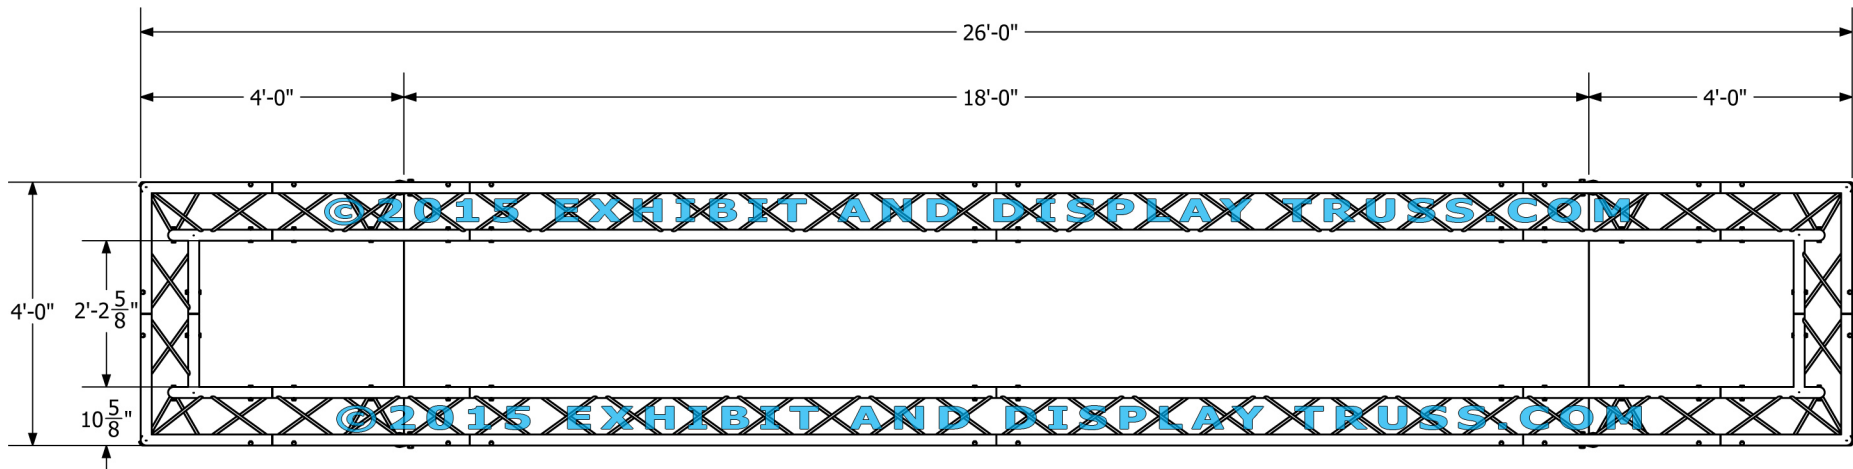

©2015 EXHIBIT AND DISPLAY TRUSS.COM

EXPLODED VIEW

ITEM NO.	PART NUMBER	DESCRIPTION	QTY.
①	EDT12-BP3c	48" x 48" Tri Base Plate	2
②	EDT12-T3W90L	3 Way 90° Junction "Left"	2
③	EDT12-T3W90R	3 Way 90° Junction "Right"	2
④	EDT12-T3WTA	3 Way 90° "T" Junction Apex In	4
⑤	EDT12-T10	10'-0" Tri Truss	8
⑥	EDT12-T8	8'-0" Tri Truss	4
⑦	EDT12-L8	8'-0" Ladder Truss	4
⑧	EDT12-EHC1	Extender Hook Clamp	8

KIT: FL-9

12" Wide Aluminum Truss. 2" Chords with 1/2" Webs

©2015 EXHIBIT AND DISPLAY TRUSS.COM

TOP VIEW
UNITS: FEET & INCHES

KIT: FL-9

12" Wide Aluminum Truss. 2" Chords with 1/2" Webs

©2015 EXHIBIT AND DISPLAY TRUSS.COM

Ladder truss attaches with swivel hooks for adjustable heights.

FRONT VIEW
UNITS: FEET & INCHES

KIT: FL-9

12" Wide Aluminum Truss. 2" Chords with 1/2" Webs

©2015 EXHIBIT AND DISPLAY TRUSS.COM

SIDE VIEW
UNITS: FEET & INCHES