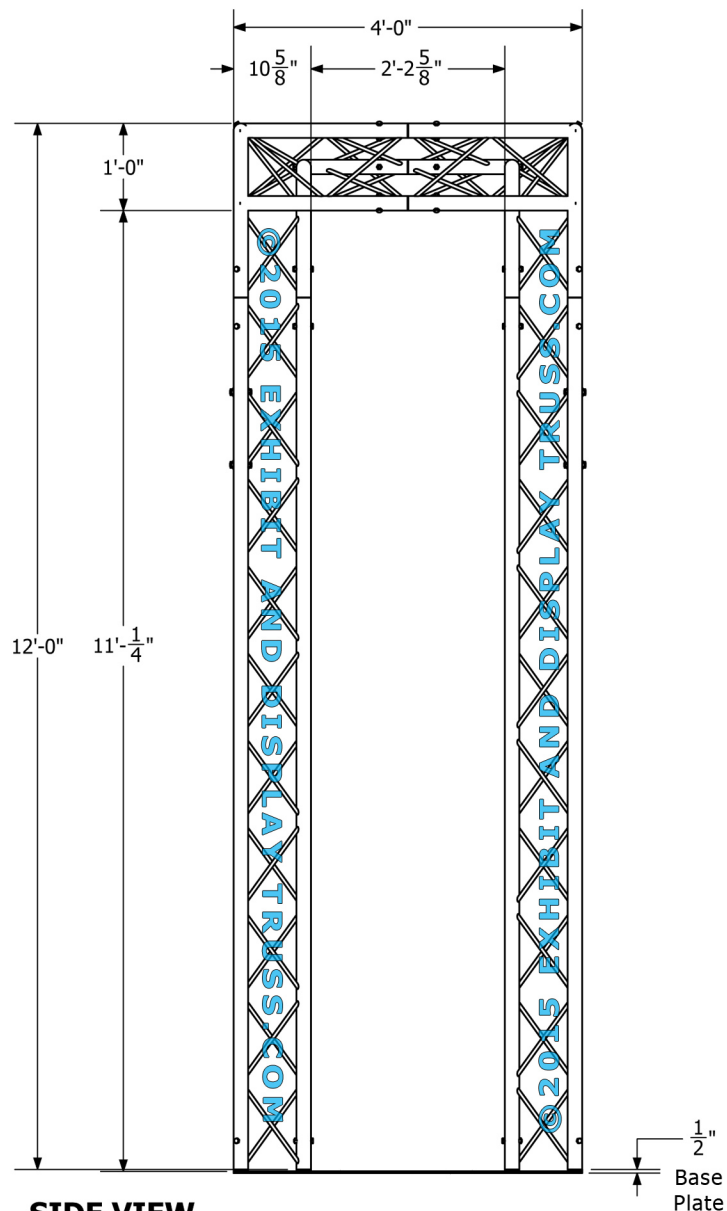

KIT: FL-9

12" Wide Aluminum Truss. 2" Chords with 1/2" Webs

©2015 EXHIBIT AND DISPLAY TRUSS.COM

Toll Free: 855-323-4866
Email: info@exhibitanddisplaytruss.com

ExhibitAndDisplayTruss.com

KIT: FL-9

12" Wide Aluminum Truss. 2" Chords with 1/2" Webs

©2015 EXHIBIT AND DISPLAY TRUSS.COM

EXPLODED VIEW

ITEM NO.	PART NUMBER	DESCRIPTION	QTY.
①	EDT12-BP3c	48" x 48" Tri Base Plate	2
②	EDT12-T3W90L	3 Way 90° Junction "Left"	2
③	EDT12-T3W90R	3 Way 90° Junction "Right"	2
④	EDT12-T3WTA	3 Way 90° "T" Junction Apex In	4
⑤	EDT12-T10	10'-0" Tri Truss	8
⑥	EDT12-T8	8'-0" Tri Truss	4
⑦	EDT12-L8	8'-0" Ladder Truss	4
⑧	EDT12-EHC1	Extender Hook Clamp	8

KIT: FL-9

12" Wide Aluminum Truss. 2" Chords with 1/2" Webs

©2015 EXHIBIT AND DISPLAY TRUSS.COM

TOP VIEW
UNITS: FEET & INCHES

KIT: FL-9

12" Wide Aluminum Truss. 2" Chords with 1/2" Webs

©2015 EXHIBIT AND DISPLAY TRUSS.COM

Ladder truss attaches with swivel hooks for adjustable heights.

FRONT VIEW
UNITS: FEET & INCHES

KIT: FL-9

12" Wide Aluminum Truss. 2" Chords with 1/2" Webs

©2015 EXHIBIT AND DISPLAY TRUSS.COM

SIDE VIEW
UNITS: FEET & INCHES