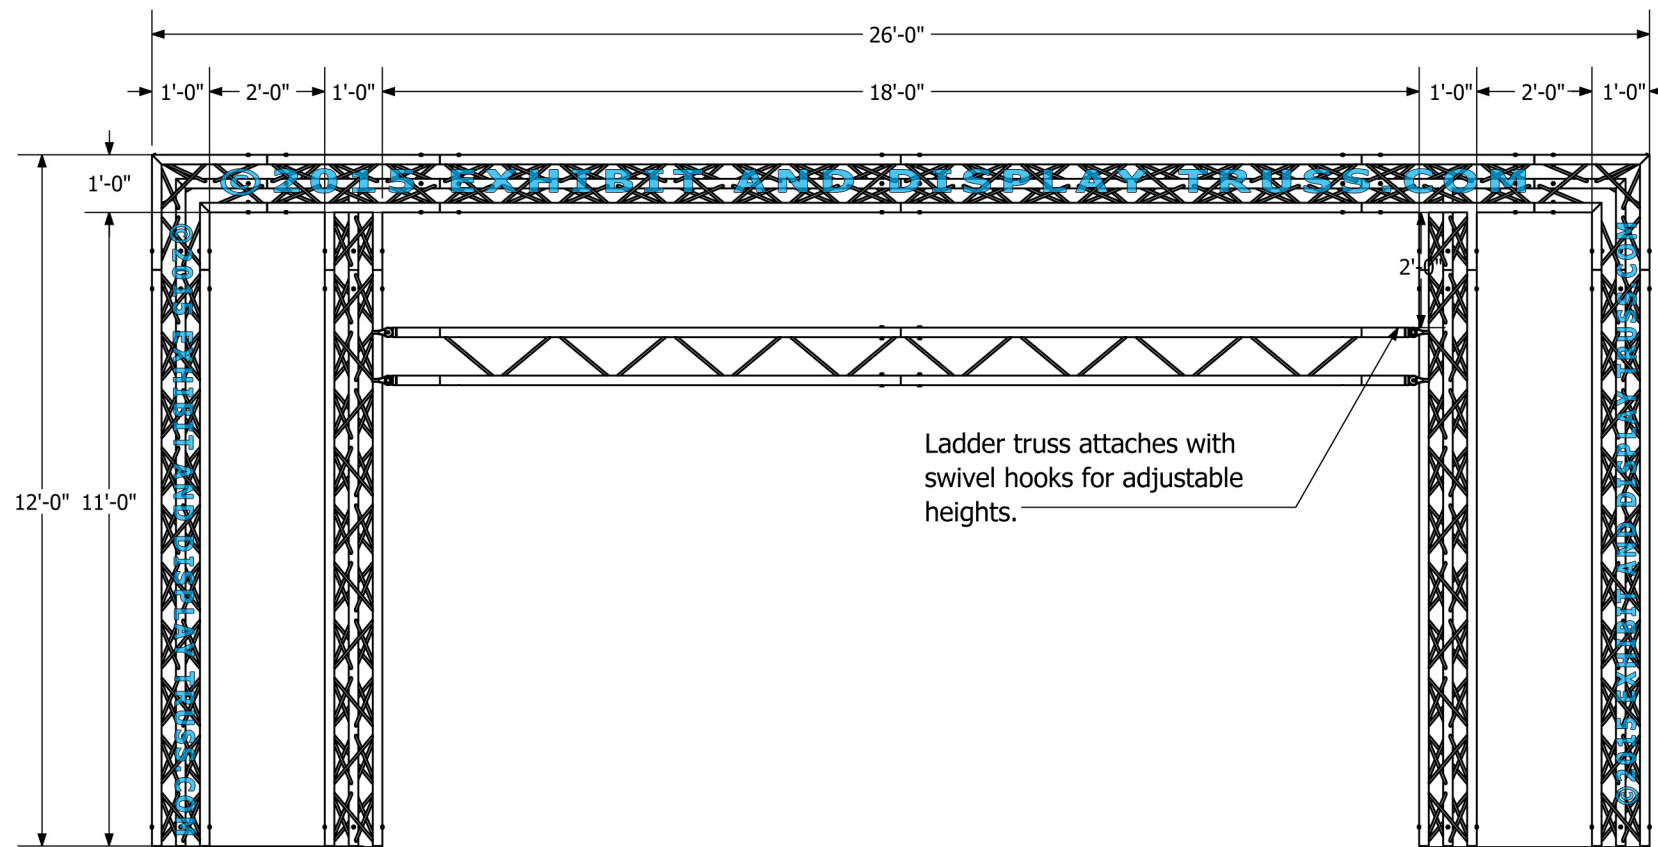

©2015 EXHIBIT AND DISPLAY TRUSS.COM

EXPLODED VIEW

ITEM NO.	PART NUMBER	DESCRIPTION	QTY.
①	EDT12-BP3c	48" x 48" Tri Base Plate	2
②	EDT12-T3W90L	3 Way 90° Junction "Left"	2
③	EDT12-T3W90R	3 Way 90° Junction "Right"	2
④	EDT12-T3WTA	3 Way 90° "T" Junction Apex In	4
⑤	EDT12-T10	10'-0" Tri Truss	8
⑥	EDT12-T8	8'-0" Tri Truss	4
⑦	EDT12-L8	8'-0" Ladder Truss	4
⑧	EDT12-EHC1	Extender Hook Clamp	8

KIT: FL-9

12" Wide Aluminum Truss. 2" Chords with 1/2" Webs

©2015 EXHIBIT AND DISPLAY TRUSS.COM

TOP VIEW
UNITS: FEET & INCHES

KIT: FL-9

12" Wide Aluminum Truss. 2" Chords with 1/2" Webs

©2015 EXHIBIT AND DISPLAY TRUSS.COM

Ladder truss attaches with swivel hooks for adjustable heights.

FRONT VIEW
UNITS: FEET & INCHES

KIT: FL-9

12" Wide Aluminum Truss. 2" Chords with 1/2" Webs

©2015 EXHIBIT AND DISPLAY TRUSS.COM

SIDE VIEW
UNITS: FEET & INCHES