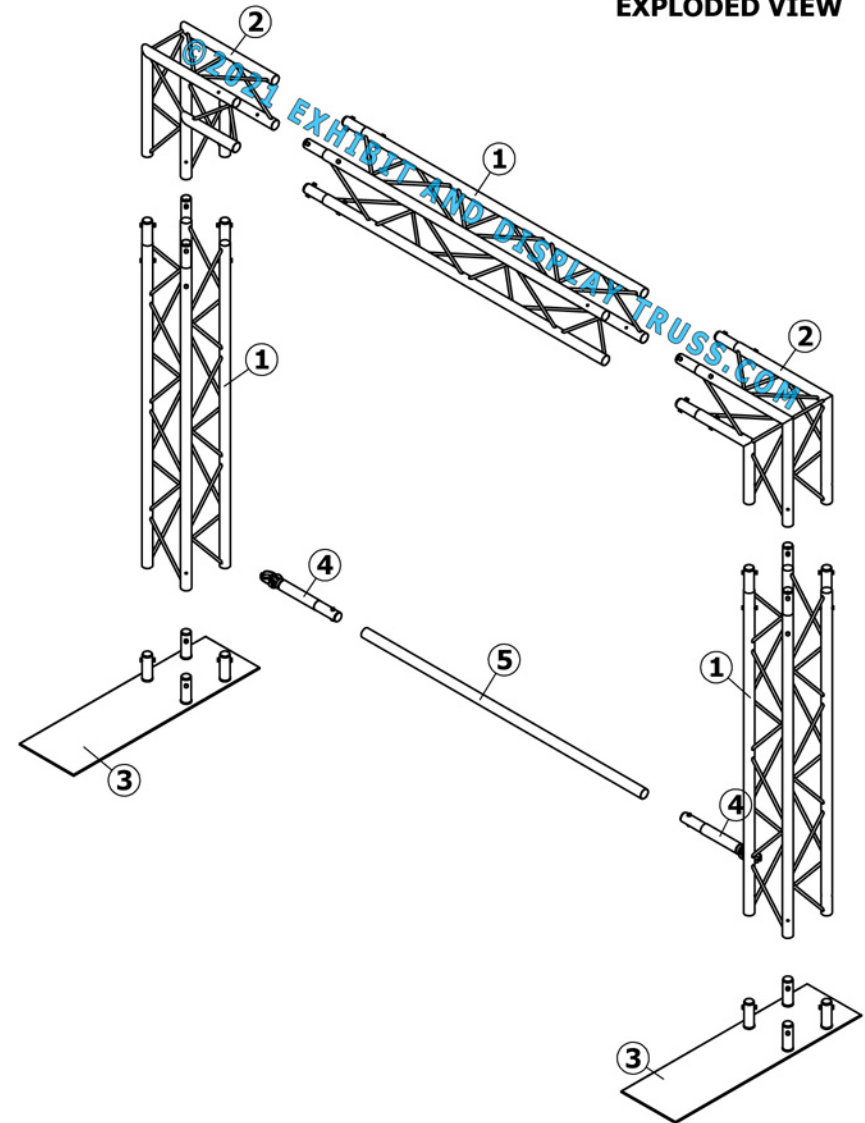

KIT: A55-124

12" Wide Aluminum Truss. 2" Chords with 1/2" Webs

©2021 EXHIBIT AND DISPLAY TRUSS.COM

4-Chord

EXPLODED VIEW

ITEM NO.	PART NUMBER	DESCRIPTION	QTY.
1	EDT12-B6	6'-0" Box Truss	3
2	EDT12-B2W90	2 Way 90° Junction	2
3	EDT12-B4 14X48o	14"X48" Offset Base Plate	2
4	EDT12-EHC1	Extender Hook Clamp	2
5	EDT2-ST6	6' Single Tube	1

© copyright all rights reserved

Toll Free: 855-323-4866
 Email: info@exhibitanddisplaytruss.com

ExhibitAndDisplayTruss.com

KIT: A55-124

12" Wide Aluminum Truss. 2" Chords with 1/2" Webs

©2021 EXHIBIT AND DISPLAY TRUSS.COM

FRONT VIEW
UNITS: FEET & INCHES

© copyright
all rights reserved

Toll Free: 855-323-4866
Email: info@exhibitanddisplaytruss.com

ExhibitAndDisplayTruss.com

KIT: A55-124

12" Wide Aluminum Truss. 2" Chords with 1/2" Webs

©2021 EXHIBIT AND DISPLAY TRUSS.COM

4-Chord

SIDE VIEW
UNITS: FEET & INCHES

© copyright
all rights reserved

Toll Free: 855-323-4866
Email: info@exhibitanddisplaytruss.com

ExhibitAndDisplayTruss.com