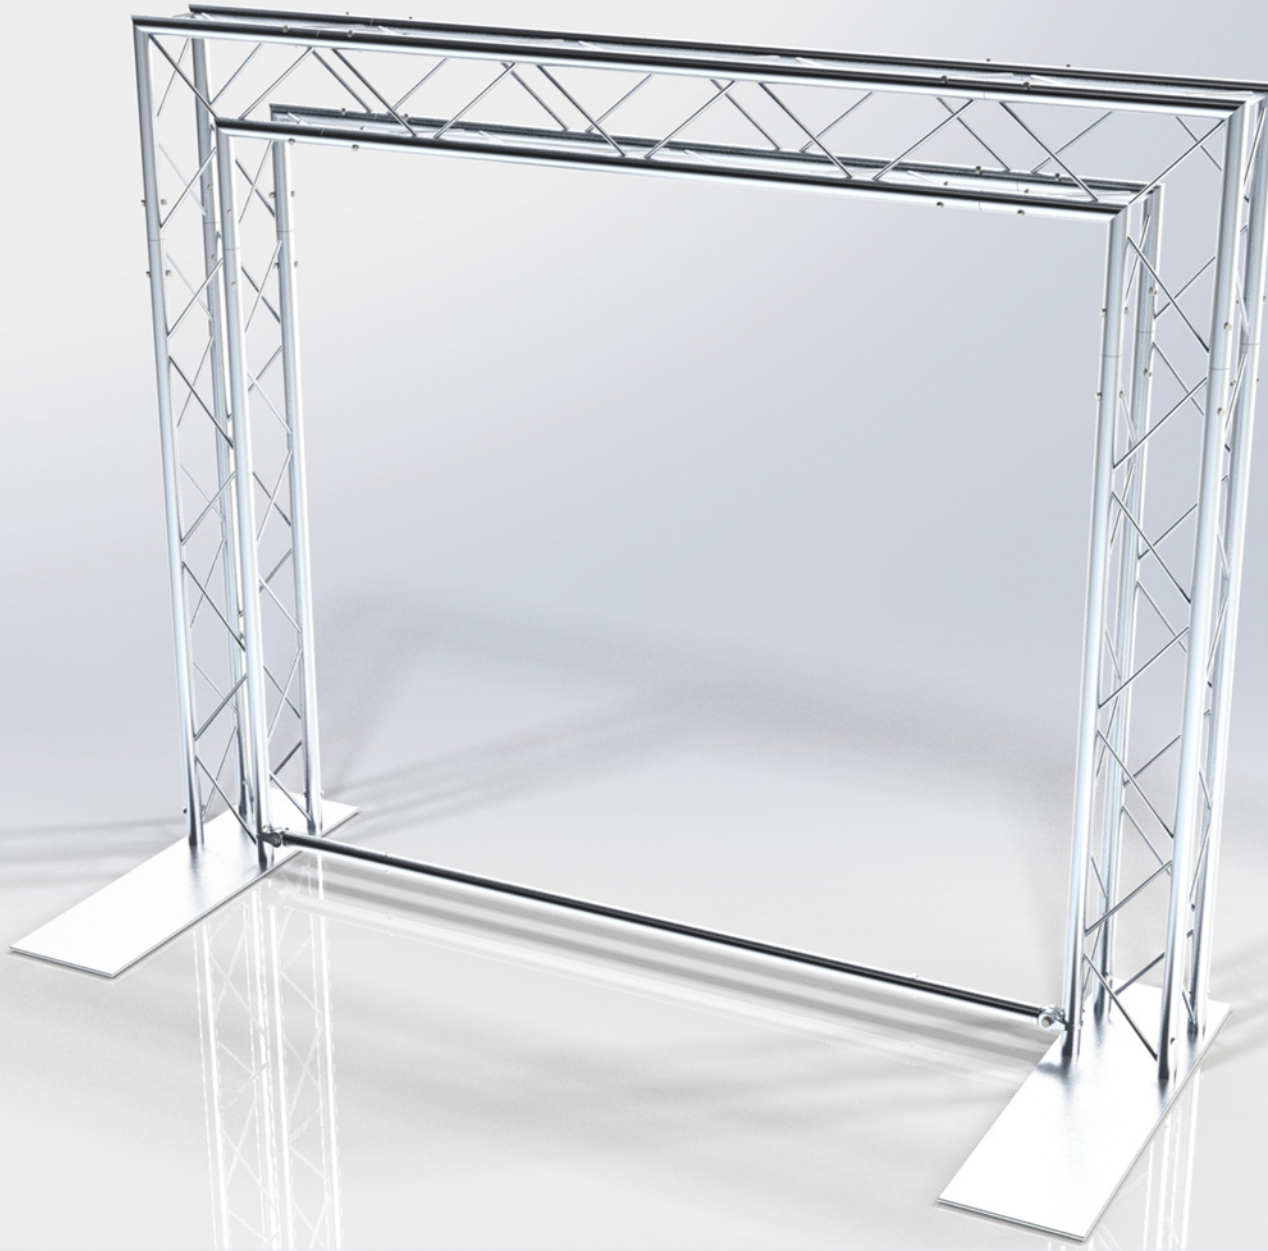

KIT: A55-124

12" Wide Aluminum Truss. 2" Chords with 1/2" Webs

©2021 EXHIBIT AND DISPLAY TRUSS.COM

© copyright
all rights reserved

Toll Free: 855-323-4866
Email: info@exhibitanddisplaytruss.com

ExhibitAndDisplayTruss.com

KIT: A55-124

12" Wide Aluminum Truss. 2" Chords with 1/2" Webs

©2021 EXHIBIT AND DISPLAY TRUSS.COM

4-Chord

EXPLODED VIEW

ITEM NO.	PART NUMBER	DESCRIPTION	QTY.
1	EDT12-B6	6'-0" Box Truss	3
2	EDT12-B2W90	2 Way 90° Junction	2
3	EDT12-B4 14X48o	14"X48" Offset Base Plate	2
4	EDT12-EHC1	Extender Hook Clamp	2
5	EDT2-ST6	6' Single Tube	1

© copyright all rights reserved

Toll Free: 855-323-4866
 Email: info@exhibitanddisplaytruss.com

ExhibitAndDisplayTruss.com

KIT: A55-124

12" Wide Aluminum Truss. 2" Chords with 1/2" Webs

©2021 EXHIBIT AND DISPLAY TRUSS.COM

FRONT VIEW
UNITS: FEET & INCHES

© copyright
all rights reserved

Toll Free: 855-323-4866
Email: info@exhibitanddisplaytruss.com

ExhibitAndDisplayTruss.com

KIT: A55-124

12" Wide Aluminum Truss. 2" Chords with 1/2" Webs