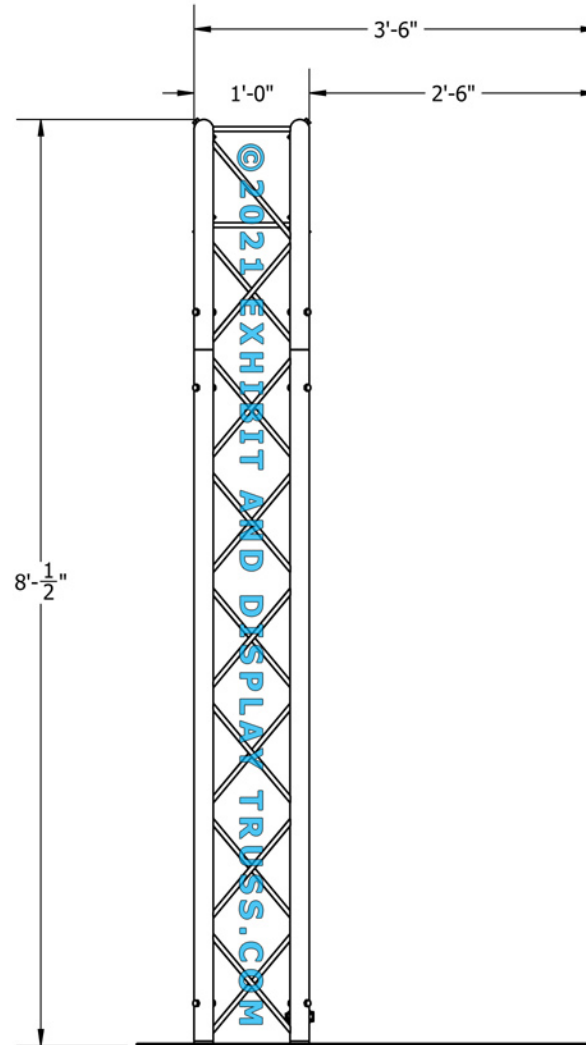

KIT: A55-124

12" Wide Aluminum Truss. 2" Chords with 1/2" Webs

©2021 EXHIBIT AND DISPLAY TRUSS.COM

4-Chord

EXPLODED VIEW

ITEM NO.	PART NUMBER	DESCRIPTION	QTY.
1	EDT12-B6	6'-0" Box Truss	3
2	EDT12-B2W90	2 Way 90° Junction	2
3	EDT12-B4 14X48o	14"X48" Offset Base Plate	2
4	EDT12-EHC1	Extender Hook Clamp	2
5	EDT2-ST6	6' Single Tube	1

© copyright all rights reserved

Toll Free: 855-323-4866
 Email: info@exhibitanddisplaytruss.com

ExhibitAndDisplayTruss.com

KIT: A55-124

12" Wide Aluminum Truss. 2" Chords with 1/2" Webs

©2021 EXHIBIT AND DISPLAY TRUSS.COM

FRONT VIEW
UNITS: FEET & INCHES

© copyright
all rights reserved

Toll Free: 855-323-4866
Email: info@exhibitanddisplaytruss.com

ExhibitAndDisplayTruss.com

KIT: A55-124

12" Wide Aluminum Truss. 2" Chords with 1/2" Webs

©2021 EXHIBIT AND DISPLAY TRUSS.COM

4-Chord

SIDE VIEW
UNITS: FEET & INCHES

© copyright
all rights reserved

Toll Free: 855-323-4866
Email: info@exhibitanddisplaytruss.com

ExhibitAndDisplayTruss.com