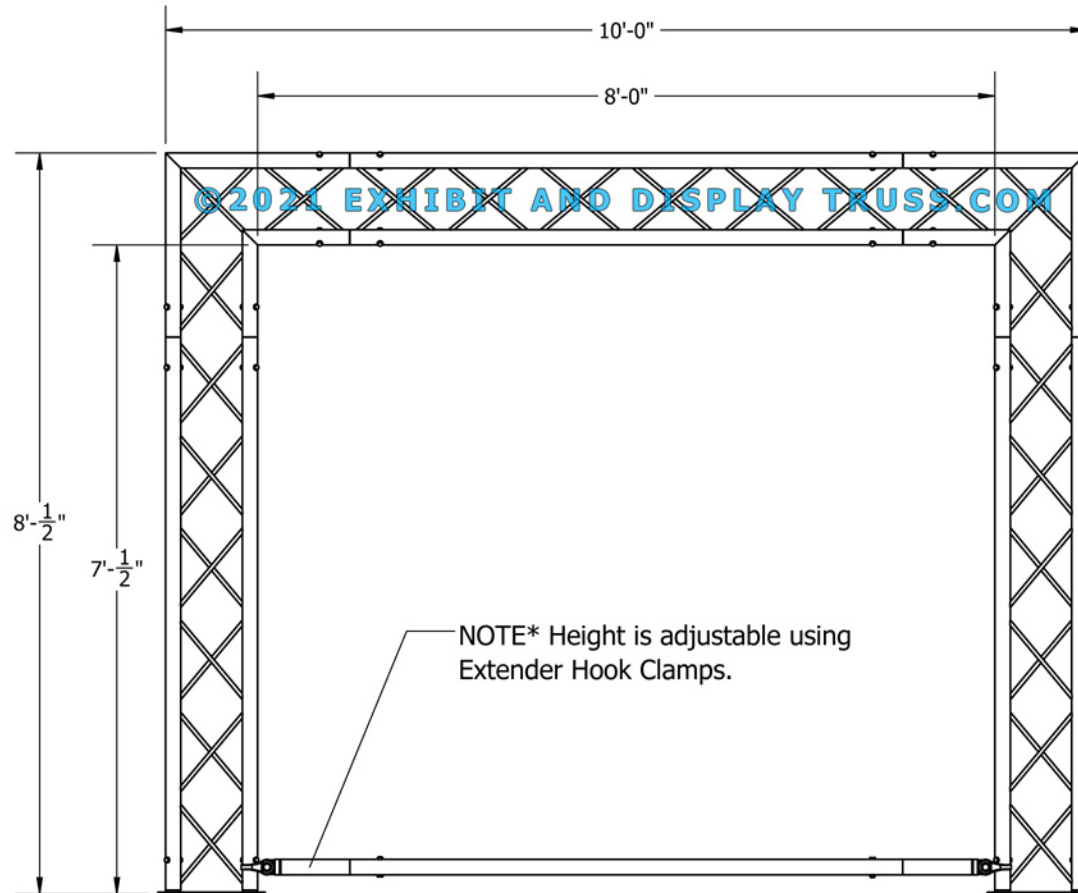

KIT: A55-124

12" Wide Aluminum Truss. 2" Chords with 1/2" Webs

©2021 EXHIBIT AND DISPLAY TRUSS.COM

4-Chord

EXPLODED VIEW

ITEM NO.	PART NUMBER	DESCRIPTION	QTY.
1	EDT12-B6	6'-0" Box Truss	3
2	EDT12-B2W90	2 Way 90° Junction	2
3	EDT12-B4 14X48o	14"X48" Offset Base Plate	2
4	EDT12-EHC1	Extender Hook Clamp	2
5	EDT2-ST6	6' Single Tube	1

© copyright all rights reserved

Toll Free: 855-323-4866
 Email: info@exhibitanddisplaytruss.com

ExhibitAndDisplayTruss.com

KIT: A55-124

12" Wide Aluminum Truss. 2" Chords with 1/2" Webs

©2021 EXHIBIT AND DISPLAY TRUSS.COM

FRONT VIEW
UNITS: FEET & INCHES

© copyright
all rights reserved

Toll Free: 855-323-4866
Email: info@exhibitanddisplaytruss.com

ExhibitAndDisplayTruss.com

KIT: A55-124

12" Wide Aluminum Truss. 2" Chords with 1/2" Webs

©2021 EXHIBIT AND DISPLAY TRUSS.COM

4-Chord

SIDE VIEW
UNITS: FEET & INCHES

© copyright
all rights reserved

Toll Free: 855-323-4866
Email: info@exhibitanddisplaytruss.com

ExhibitAndDisplayTruss.com