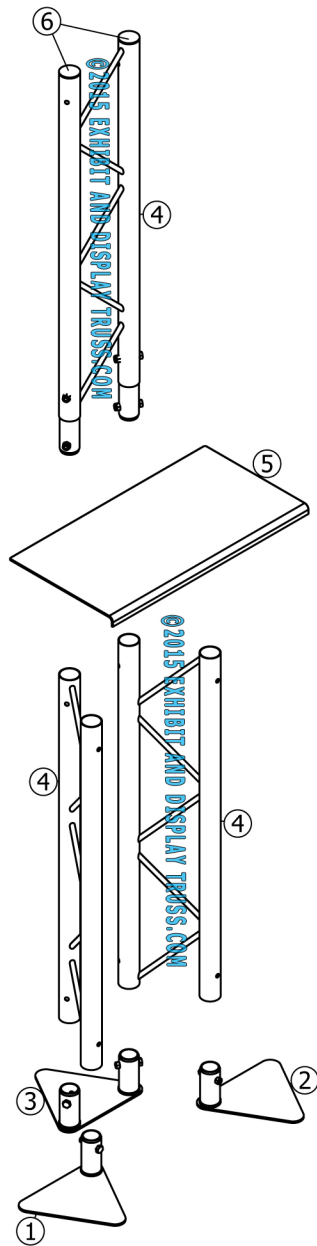

ExhibitAndDisplayTruss.com

KIT: T2-102

10" Wide Aluminum Truss. 2" Chords with 1/2" Webs

Portable LCD TV Stand with Shelf/Tabletop
Can hold screens up to 65"

©2015 EXHIBIT AND DISPLAY TRUSS.COM

EXPLODED VIEW

ITEM NO.	PART NUMBER	DESCRIPTION	QTY.
①	EDT10-BP1L	Tri Base Plate Left (Triangle)	1
②	EDT10-BP1R	Tri Base Plate Right (Triangle)	1
③	EDT10-BP2c	Tri Base Plate (Triangle)	1
④	EDT10-L1c	1.0m Ladder Truss Custom Holes	3
⑤	EDT2-LTP	Lectern Top Plate	1
⑥	EDT2-ECB	2" End Cap Black	2

KIT: T2-102

Portable LCD TV Stand
Can hold screens up to 65"

10" Wide Aluminum Truss. 2" Chords with 1/2" Webs

©2015 EXHIBIT AND DISPLAY TRUSS.COM

Top View
Units: Feet & Inches
[Meters]

KIT: T2-102

Portable LCD TV Stand
Can hold screens up to 65"

10" Wide Aluminum Truss. 2" Chords with 1/2" Webs

©2015 EXHIBIT AND DISPLAY TRUSS.COM

Front View
Units: Feet & Inches
[Meters]

KIT: T2-102

Portable LCD TV Stand
Can hold screens up to 65"

10" Wide Aluminum Truss. 2" Chords with 1/2" Webs