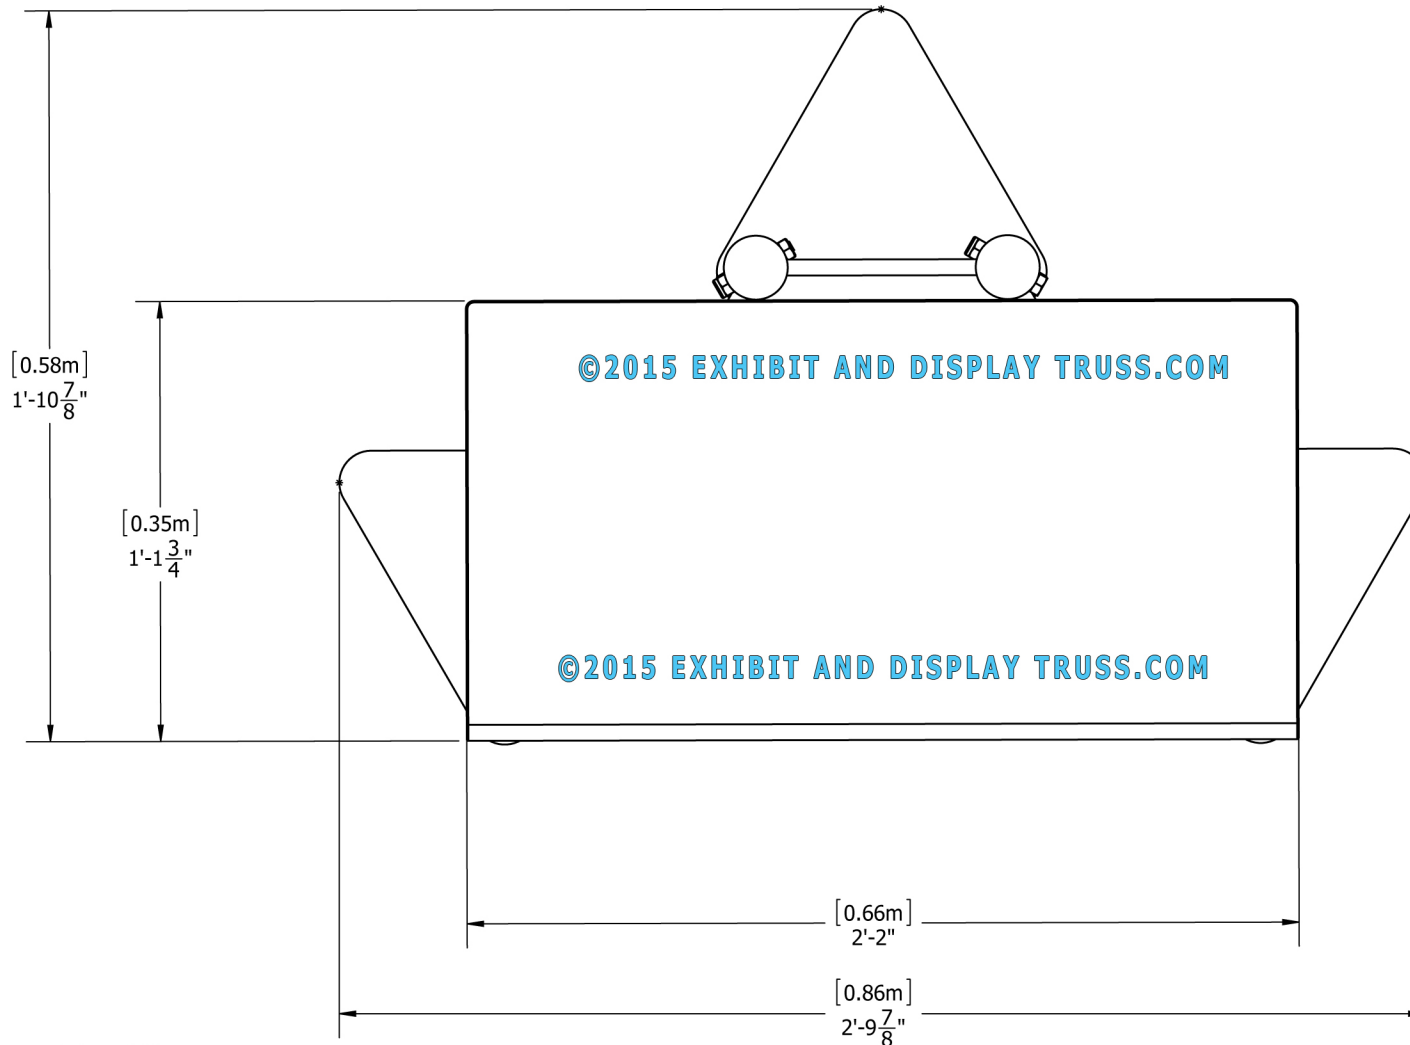

ExhibitAndDisplayTruss.com

KIT: T2-102

10" Wide Aluminum Truss. 2" Chords with 1/2" Webs

Portable LCD TV Stand with Shelf/Tabletop
Can hold screens up to 65"

©2015 EXHIBIT AND DISPLAY TRUSS.COM

EXPLODED VIEW

ITEM NO.	PART NUMBER	DESCRIPTION	QTY.
①	EDT10-BP1L	Tri Base Plate Left (Triangle)	1
②	EDT10-BP1R	Tri Base Plate Right (Triangle)	1
③	EDT10-BP2c	Tri Base Plate (Triangle)	1
④	EDT10-L1c	1.0m Ladder Truss Custom Holes	3
⑤	EDT2-LTP	Lectern Top Plate	1
⑥	EDT2-ECB	2" End Cap Black	2

KIT: T2-102

Portable LCD TV Stand
Can hold screens up to 65"

10" Wide Aluminum Truss. 2" Chords with 1/2" Webs

©2015 EXHIBIT AND DISPLAY TRUSS.COM

Top View
Units: Feet & Inches
[Meters]

KIT: T2-102

Portable LCD TV Stand
Can hold screens up to 65"

10" Wide Aluminum Truss. 2" Chords with 1/2" Webs

©2015 EXHIBIT AND DISPLAY TRUSS.COM

Front View
Units: Feet & Inches
[Meters]

KIT: T2-102

Portable LCD TV Stand
Can hold screens up to 65"

10" Wide Aluminum Truss. 2" Chords with 1/2" Webs