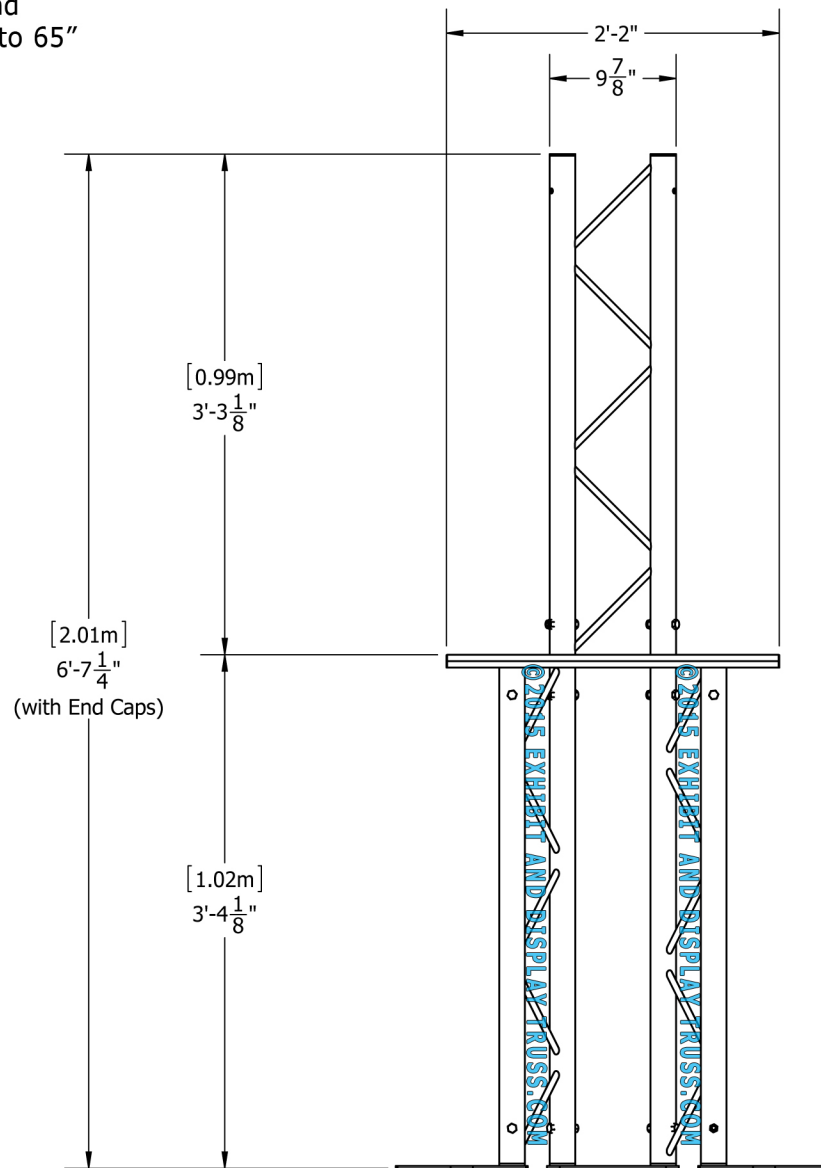

ITEM NO.	PART NUMBER	DESCRIPTION	QTY.
①	EDT10-BP1L	Tri Base Plate Left (Triangle)	1
②	EDT10-BP1R	Tri Base Plate Right (Triangle)	1
③	EDT10-BP2c	Tri Base Plate (Triangle)	1
④	EDT10-L1c	1.0m Ladder Truss Custom Holes	3
⑤	EDT2-LTP	Lectern Top Plate	1
⑥	EDT2-ECB	2" End Cap Black	2

KIT: T2-102

Portable LCD TV Stand
Can hold screens up to 65"

10" Wide Aluminum Truss. 2" Chords with 1/2" Webs

©2015 EXHIBIT AND DISPLAY TRUSS.COM

Top View
Units: Feet & Inches
[Meters]

KIT: T2-102

Portable LCD TV Stand
Can hold screens up to 65"

10" Wide Aluminum Truss. 2" Chords with 1/2" Webs

©2015 EXHIBIT AND DISPLAY TRUSS.COM

Front View
Units: Feet & Inches
[Meters]

KIT: T2-102

Portable LCD TV Stand
Can hold screens up to 65"

10" Wide Aluminum Truss. 2" Chords with 1/2" Webs

©2015 EXHIBIT AND DISPLAY TRUSS.COM

Side View
Units: Feet & Inches
[Meters]