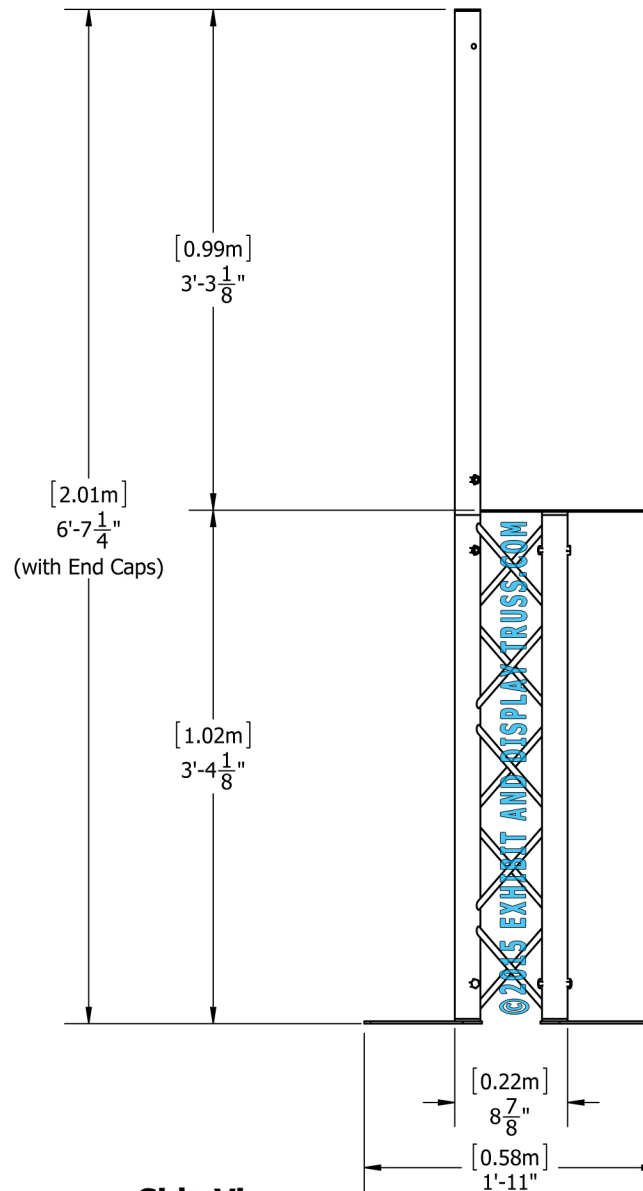

ITEM NO.	PART NUMBER	DESCRIPTION	QTY.
①	EDT10-BP1L	Tri Base Plate Left (Triangle)	1
②	EDT10-BP1R	Tri Base Plate Right (Triangle)	1
③	EDT10-BP2c	Tri Base Plate (Triangle)	1
④	EDT10-L1c	1.0m Ladder Truss Custom Holes	3
⑤	EDT2-LTP	Lectern Top Plate	1
⑥	EDT2-ECB	2" End Cap Black	2

KIT: T2-102

Portable LCD TV Stand
Can hold screens up to 65"

10" Wide Aluminum Truss. 2" Chords with 1/2" Webs

©2015 EXHIBIT AND DISPLAY TRUSS.COM

Top View
Units: Feet & Inches
[Meters]

KIT: T2-102

Portable LCD TV Stand
Can hold screens up to 65"

10" Wide Aluminum Truss. 2" Chords with 1/2" Webs

©2015 EXHIBIT AND DISPLAY TRUSS.COM

Front View
Units: Feet & Inches
[Meters]

KIT: T2-102

Portable LCD TV Stand
Can hold screens up to 65"

10" Wide Aluminum Truss. 2" Chords with 1/2" Webs

©2015 EXHIBIT AND DISPLAY TRUSS.COM

Side View
Units: Feet & Inches
[Meters]