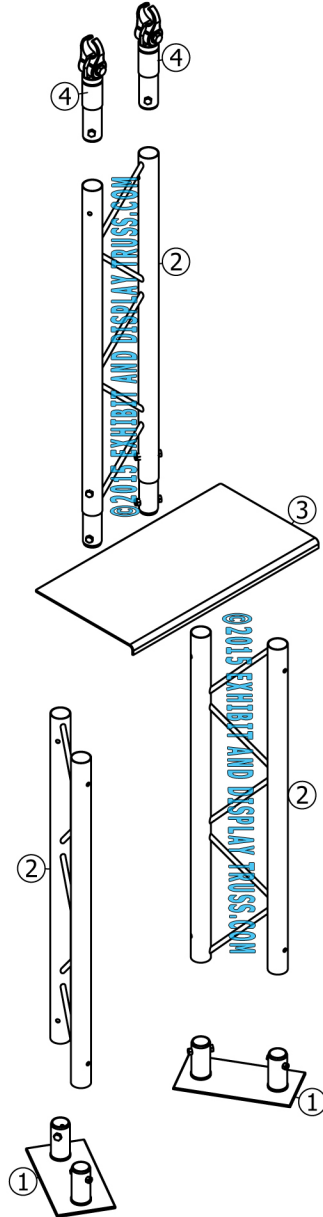

KIT: T3-102

Portable LCD TV Stand with Shelf/Tabletop
Can hold screens up to 65"

10" Wide Aluminum Truss. 2" Chords with 1/2" Webs

©2015 EXHIBIT AND DISPLAY TRUSS.COM

Toll Free: 855-323-4866
Email: info@exhibitanddisplaytruss.com

ExhibitAndDisplayTruss.com

KIT: T3-102

Portable LCD TV Stand with Shelf/Tabletop
Can hold screens up to 65"
Attaches to truss systems

10" Wide Aluminum Truss. 2" Chords with 1/2" Webs

©2015 EXHIBIT AND DISPLAY TRUSS.COM

Toll Free: 855-323-4866
Email: info@exhibitanddisplaytruss.com

ExhibitAndDisplayTruss.com

EXPLODED VIEW

Portable LCD TV Stand with Shelf/Tabletop
 Can hold screens up to 65"
 Attaches to truss systems

ITEM NO.	PART NUMBER	DESCRIPTION	QTY.
①	EDT10-BP2c	Ladder Base Plate Custom	2
②	EDT10-L1c	1.0m Ladder Truss Custom Holes	3
③	EDT2-LTP	Lectern Top Plate	1
④	EDT10-EHC1	Extender Hook Clamp	2

KIT: T3-102

10" Wide Aluminum Truss. 2" Chords with 1/2" Webs

Portable LCD TV Stand with Shelf/Tabletop
Can hold screens up to 65"
Attaches to truss systems

©2015 EXHIBIT AND DISPLAY TRUSS.COM

Top View
Units: Feet & Inches
[Meters]