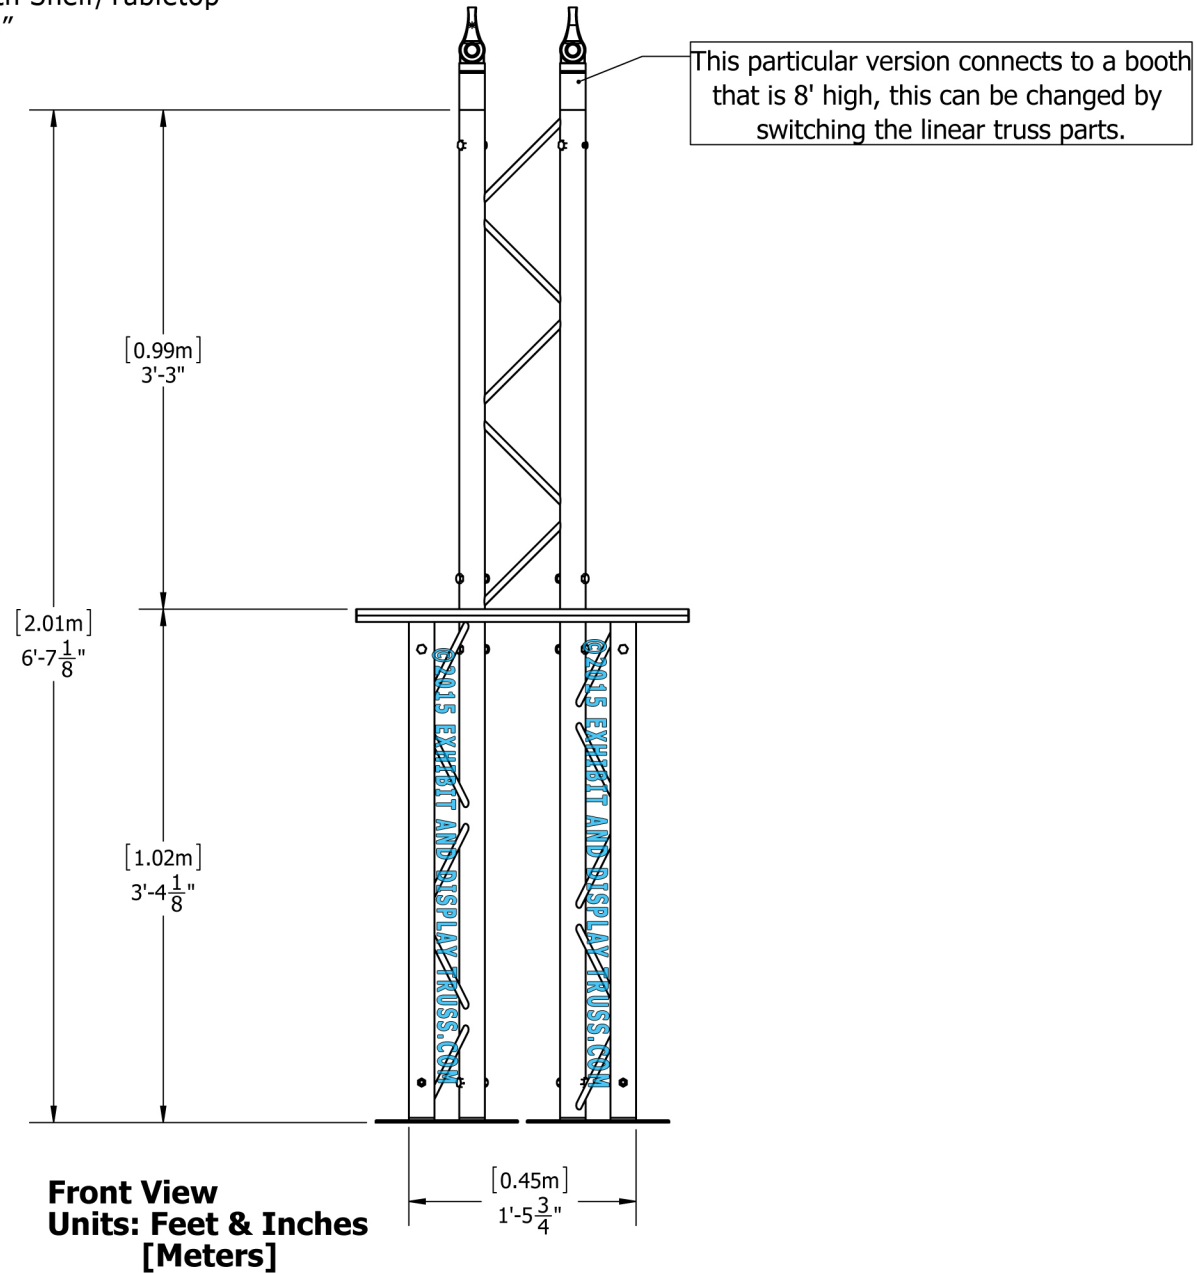

Toll Free: 855-323-4866
Email: info@exhibitanddisplaytruss.com

ExhibitAndDisplayTruss.com

EXPLODED VIEW

Portable LCD TV Stand with Shelf/Tabletop
 Can hold screens up to 65"
 Attaches to truss systems

ITEM NO.	PART NUMBER	DESCRIPTION	QTY.
①	EDT10-BP2c	Ladder Base Plate Custom	2
②	EDT10-L1c	1.0m Ladder Truss Custom Holes	3
③	EDT2-LTP	Lectern Top Plate	1
④	EDT10-EHC1	Extender Hook Clamp	2

KIT: T3-102

10" Wide Aluminum Truss. 2" Chords with 1/2" Webs

Portable LCD TV Stand with Shelf/Tabletop
Can hold screens up to 65"
Attaches to truss systems

©2015 EXHIBIT AND DISPLAY TRUSS.COM

Top View
Units: Feet & Inches
[Meters]

KIT: T3-102

10" Wide Aluminum Truss. 2" Chords with 1/2" Webs

Portable LCD TV Stand with Shelf/Tabletop
Can hold screens up to 65"
Attaches to truss systems

©2015 EXHIBIT AND DISPLAY TRUSS.COM

KIT: T3-102

10" Wide Aluminum Truss. 2" Chords with 1/2" Webs

Portable LCD TV Stand with Shelf/Tabletop
Can hold screens up to 65"
Attaches to truss systems

©2015 EXHIBIT AND DISPLAY TRUSS.COM

Toll Free: 855-323-4866
Email: info@exhibitanddisplaytruss.com