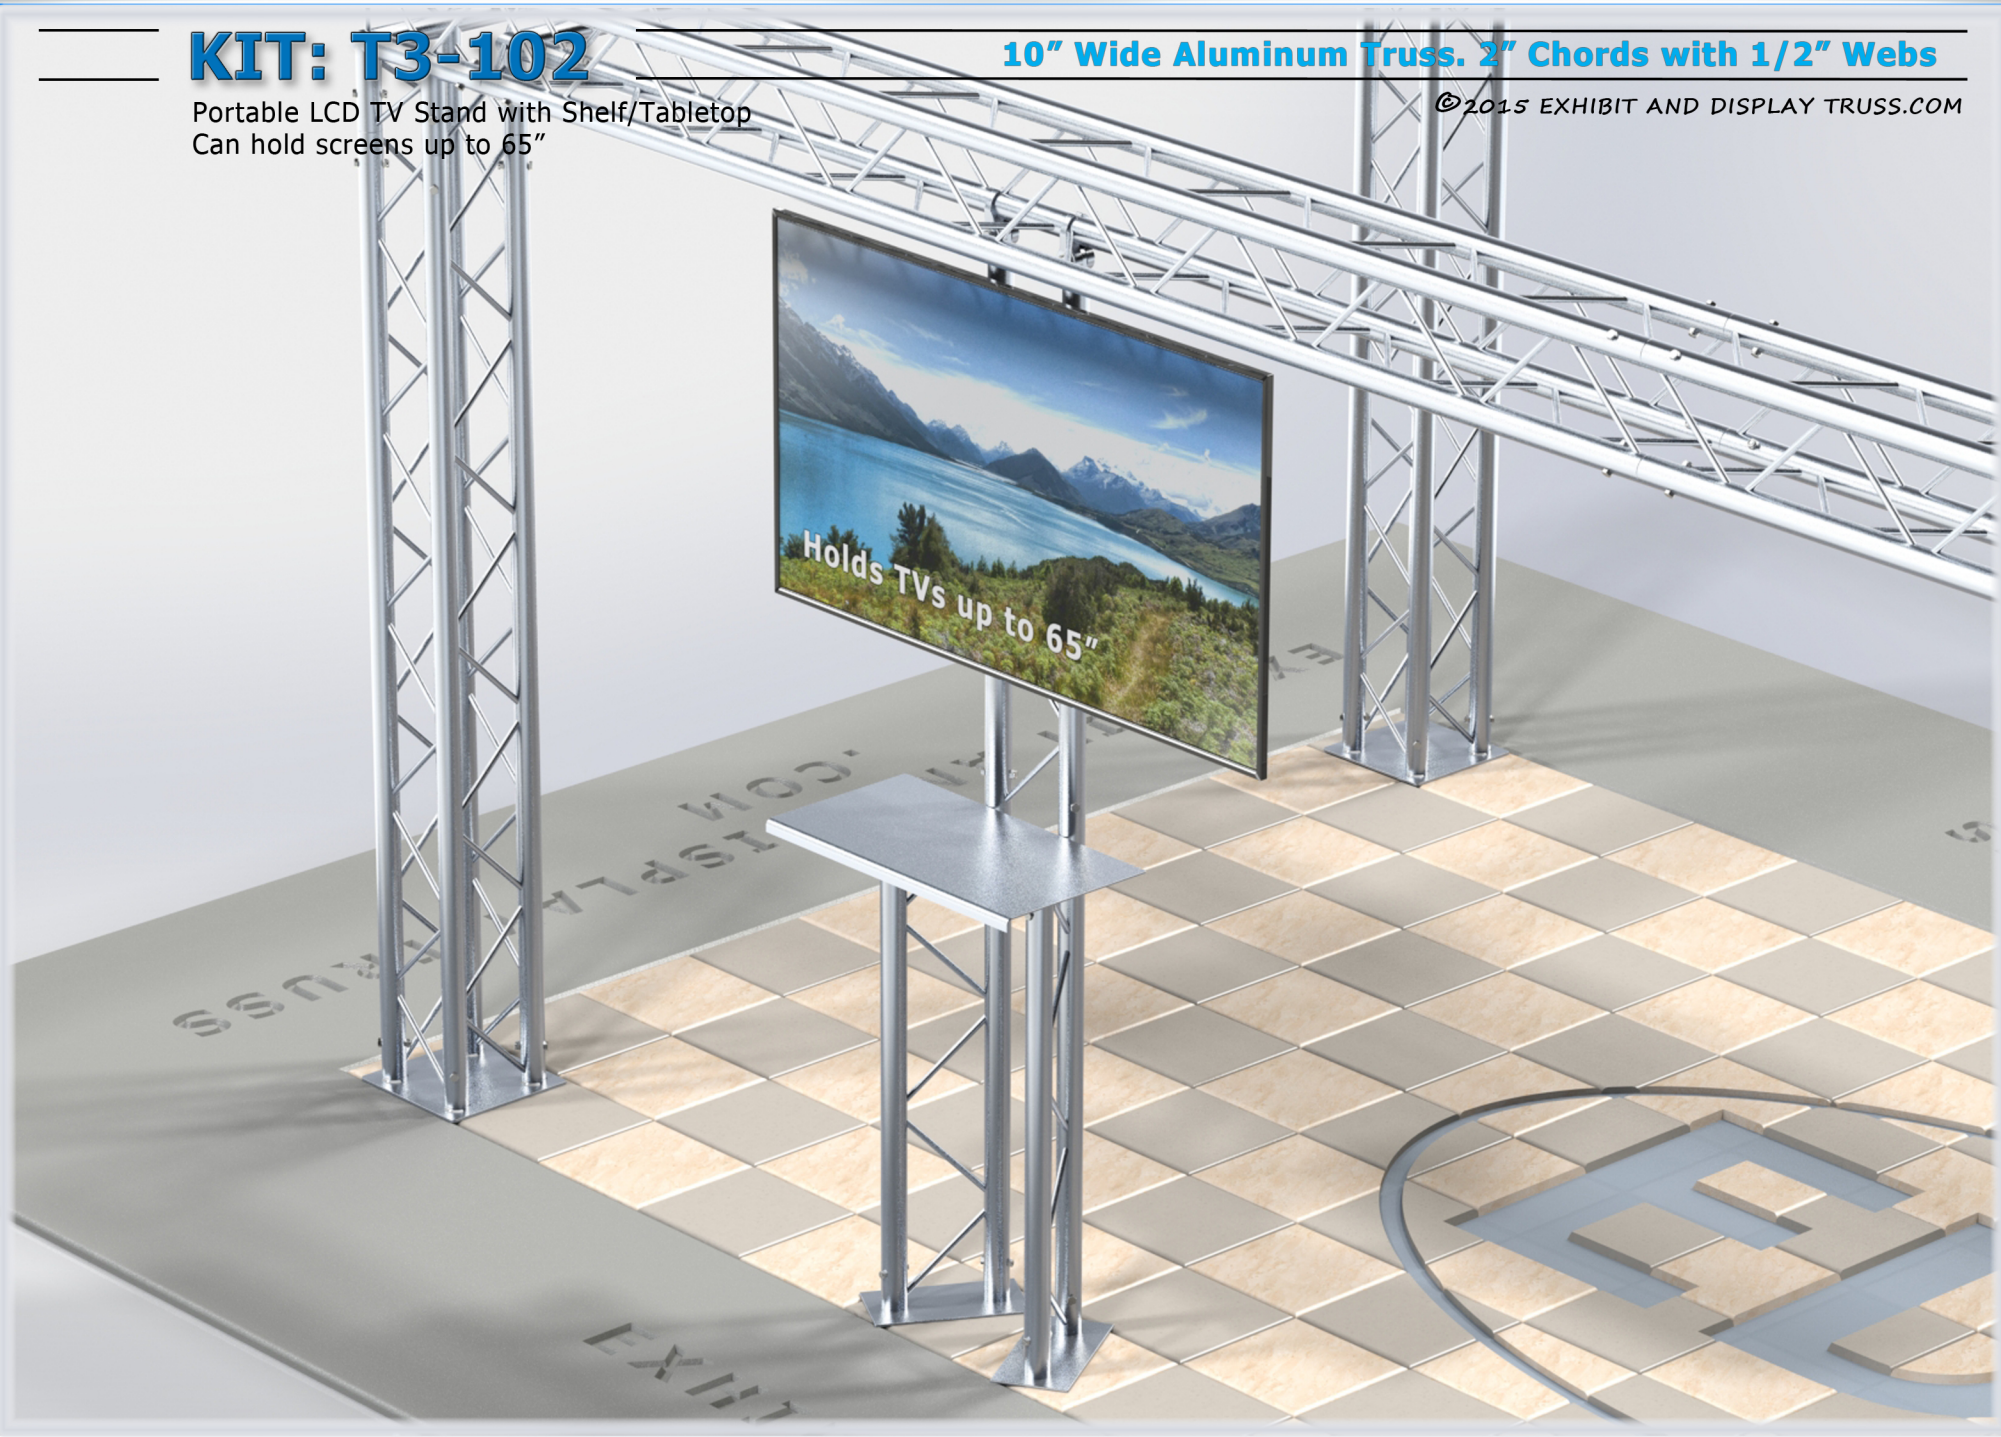

KIT: T3-102

Portable LCD TV Stand with Shelf/Tabletop
Can hold screens up to 65"

10" Wide Aluminum Truss. 2" Chords with 1/2" Webs

©2015 EXHIBIT AND DISPLAY TRUSS.COM

Toll Free: 855-323-4866
Email: info@exhibitanddisplaytruss.com

ExhibitAndDisplayTruss.com

KIT: T3-102

Portable LCD TV Stand with Shelf/Tabletop
Can hold screens up to 65"
Attaches to truss systems

10" Wide Aluminum Truss. 2" Chords with 1/2" Webs

©2015 EXHIBIT AND DISPLAY TRUSS.COM

Toll Free: 855-323-4866
Email: info@exhibitanddisplaytruss.com

ExhibitAndDisplayTruss.com

EXPLODED VIEW

Portable LCD TV Stand with Shelf/Tabletop
 Can hold screens up to 65"
 Attaches to truss systems

ITEM NO.	PART NUMBER	DESCRIPTION	QTY.
①	EDT10-BP2c	Ladder Base Plate Custom	2
②	EDT10-L1c	1.0m Ladder Truss Custom Holes	3
③	EDT2-LTP	Lectern Top Plate	1
④	EDT10-EHC1	Extender Hook Clamp	2

KIT: T3-102

10" Wide Aluminum Truss. 2" Chords with 1/2" Webs

Portable LCD TV Stand with Shelf/Tabletop
Can hold screens up to 65"
Attaches to truss systems

©2015 EXHIBIT AND DISPLAY TRUSS.COM

Top View
Units: Feet & Inches
[Meters]