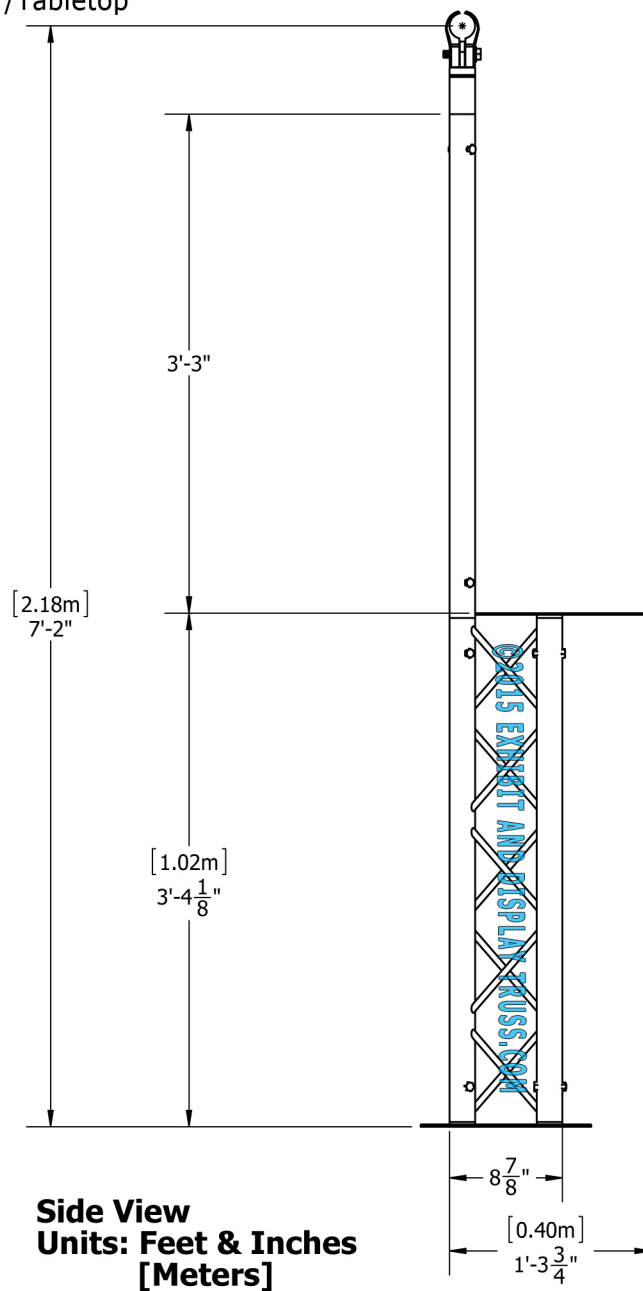

KIT: T3-102

10" Wide Aluminum Truss. 2" Chords with 1/2" Webs

Portable LCD TV Stand with Shelf/Tabletop
Can hold screens up to 65"
Attaches to truss systems

©2015 EXHIBIT AND DISPLAY TRUSS.COM

Top View
Units: Feet & Inches
[Meters]

KIT: T3-102

10" Wide Aluminum Truss. 2" Chords with 1/2" Webs

Portable LCD TV Stand with Shelf/Tabletop
Can hold screens up to 65"
Attaches to truss systems

©2015 EXHIBIT AND DISPLAY TRUSS.COM

KIT: T3-102

10" Wide Aluminum Truss. 2" Chords with 1/2" Webs

Portable LCD TV Stand with Shelf/Tabletop
Can hold screens up to 65"
Attaches to truss systems

©2015 EXHIBIT AND DISPLAY TRUSS.COM

Toll Free: 855-323-4866
Email: info@exhibitanddisplaytruss.com