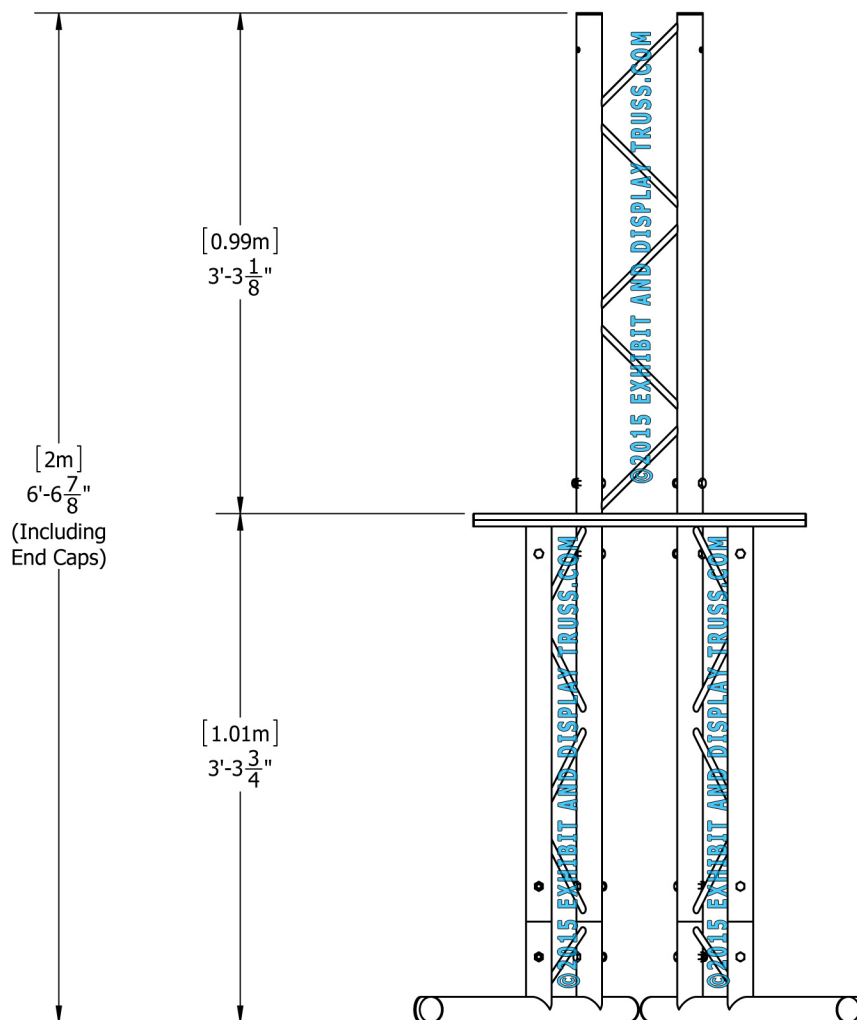

## 10" Wide Aluminum Truss. 2" Chords with 1/2" Webs

©2015 EXHIBIT AND DISPLAY TRUSS.COM

Note: See Last Drawing for Lectern  
Top and Base Parts Details

### EXPLODED VIEW

©2015 EXHIBIT AND DISPLAY TRUSS.COM

ITEM NO.	PART NUMBER	DESCRIPTION	QTY.
①	EDT10-BLc	Custom Base Left	1
②	EDT10-BRc	Custom Base Right	1
③	EDT10-L0.8c	0.8m Ladder Truss (Tri Holes)	2
④	EDT10-L1c	1.0m Ladder Truss (Tri Holes)	1
⑤	EDT2-LTP	Lectern Top Plate (nipples)	1
⑥	EDT2-ECB	2" End Cap Black	8

# KIT: T4-102

10" Wide Aluminum Truss. 2" Chords with 1/2" Webs

©2015 EXHIBIT AND DISPLAY TRUSS.COM

Top View

Units: Feet & Inches  
[Meters]

©2015 EXHIBIT AND DISPLAY TRUSS.COM

# KIT: T4-102

10" Wide Aluminum Truss. 2" Chords with 1/2" Webs

©2015 EXHIBIT AND DISPLAY TRUSS.COM

Top View  
Units: Feet & Inches  
[Meters]

©2015 EXHIBIT AND DISPLAY TRUSS.COM

Toll Free: 855-323-4866  
Email: [info@exhibitanddisplaytruss.com](mailto:info@exhibitanddisplaytruss.com)