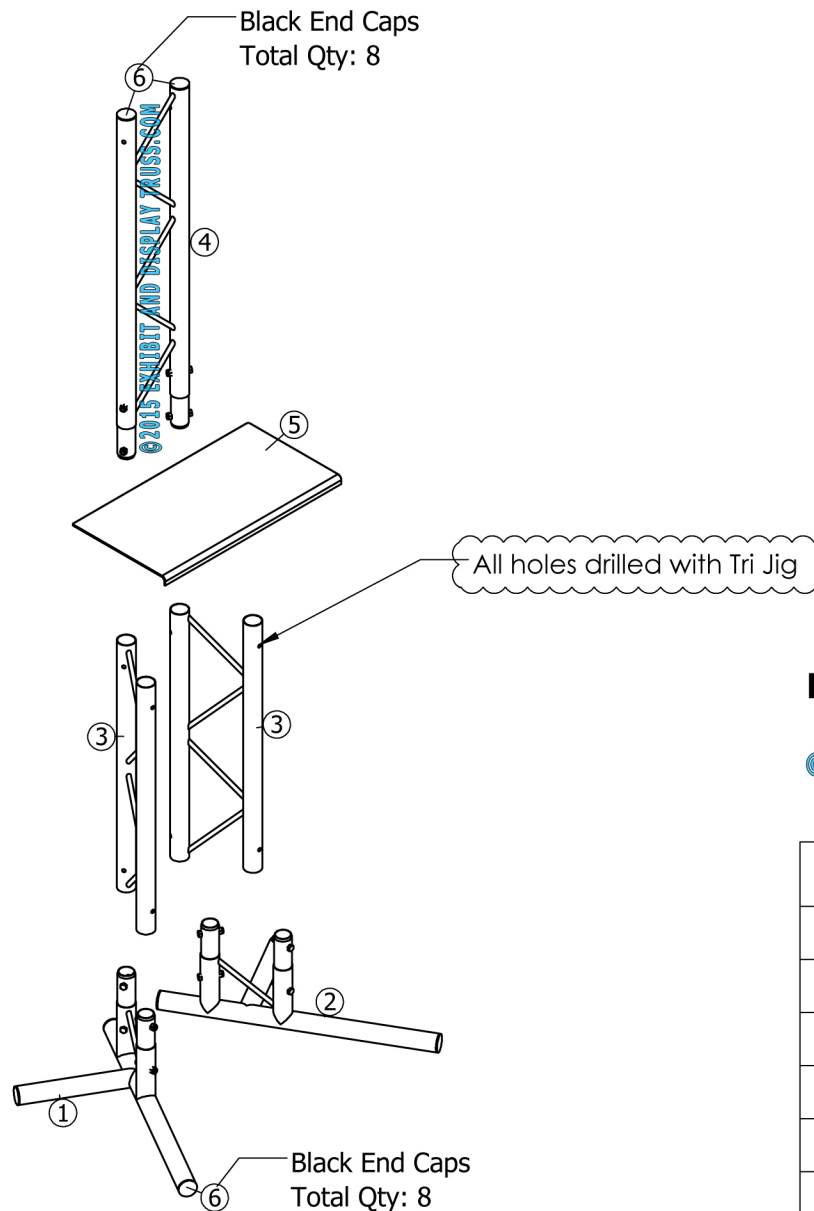

# KIT: T4-102

Portable LED TV Stand with Tabletop

10" Wide Aluminum Truss. 2" Chords with 1/2" Webs

©2015 EXHIBIT AND DISPLAY TRUSS.COM

Toll Free: 855-323-4866  
Email: [info@exhibitanddisplaytruss.com](mailto:info@exhibitanddisplaytruss.com)

## 10" Wide Aluminum Truss. 2" Chords with 1/2" Webs

©2015 EXHIBIT AND DISPLAY TRUSS.COM

Note: See Last Drawing for Lectern  
Top and Base Parts Details

### EXPLODED VIEW

©2015 EXHIBIT AND DISPLAY TRUSS.COM

ITEM NO.	PART NUMBER	DESCRIPTION	QTY.
①	EDT10-BLc	Custom Base Left	1
②	EDT10-BRc	Custom Base Right	1
③	EDT10-L0.8c	0.8m Ladder Truss (Tri Holes)	2
④	EDT10-L1c	1.0m Ladder Truss (Tri Holes)	1
⑤	EDT2-LTP	Lectern Top Plate (nipples)	1
⑥	EDT2-ECB	2" End Cap Black	8

# KIT: T4-102

10" Wide Aluminum Truss. 2" Chords with 1/2" Webs

©2015 EXHIBIT AND DISPLAY TRUSS.COM

Top View

Units: Feet & Inches  
[Meters]

©2015 EXHIBIT AND DISPLAY TRUSS.COM