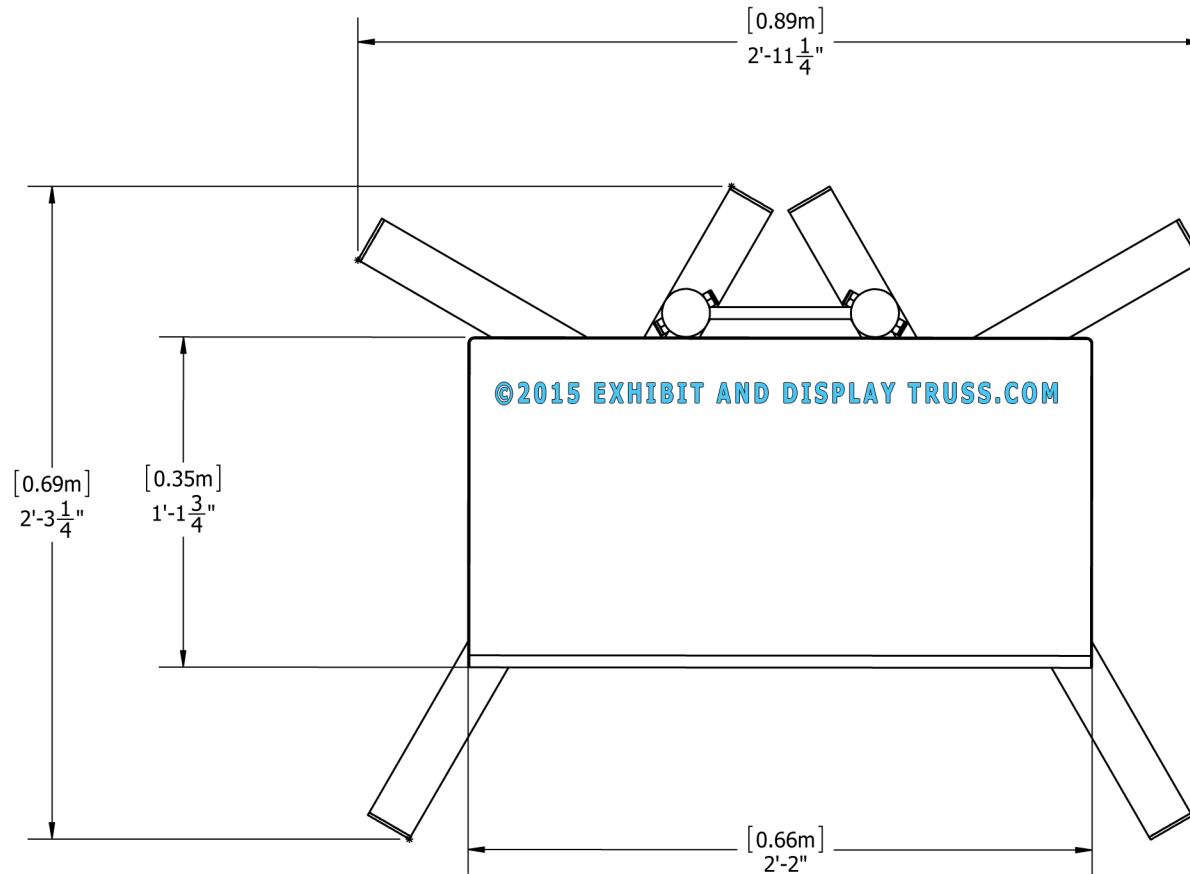

## 10" Wide Aluminum Truss. 2" Chords with 1/2" Webs

©2015 EXHIBIT AND DISPLAY TRUSS.COM

Note: See Last Drawing for Lectern  
Top and Base Parts Details

### EXPLODED VIEW

©2015 EXHIBIT AND DISPLAY TRUSS.COM

ITEM NO.	PART NUMBER	DESCRIPTION	QTY.
①	EDT10-BLc	Custom Base Left	1
②	EDT10-BRc	Custom Base Right	1
③	EDT10-L0.8c	0.8m Ladder Truss (Tri Holes)	2
④	EDT10-L1c	1.0m Ladder Truss (Tri Holes)	1
⑤	EDT2-LTP	Lectern Top Plate (nipples)	1
⑥	EDT2-ECB	2" End Cap Black	8

# KIT: T4-102

10" Wide Aluminum Truss. 2" Chords with 1/2" Webs

©2015 EXHIBIT AND DISPLAY TRUSS.COM

Top View

Units: Feet & Inches  
[Meters]

©2015 EXHIBIT AND DISPLAY TRUSS.COM

# KIT: T4-102

10" Wide Aluminum Truss. 2" Chords with 1/2" Webs

©2015 EXHIBIT AND DISPLAY TRUSS.COM

Top View  
Units: Feet & Inches  
[Meters]

©2015 EXHIBIT AND DISPLAY TRUSS.COM

Toll Free: 855-323-4866  
Email: [info@exhibitanddisplaytruss.com](mailto:info@exhibitanddisplaytruss.com)