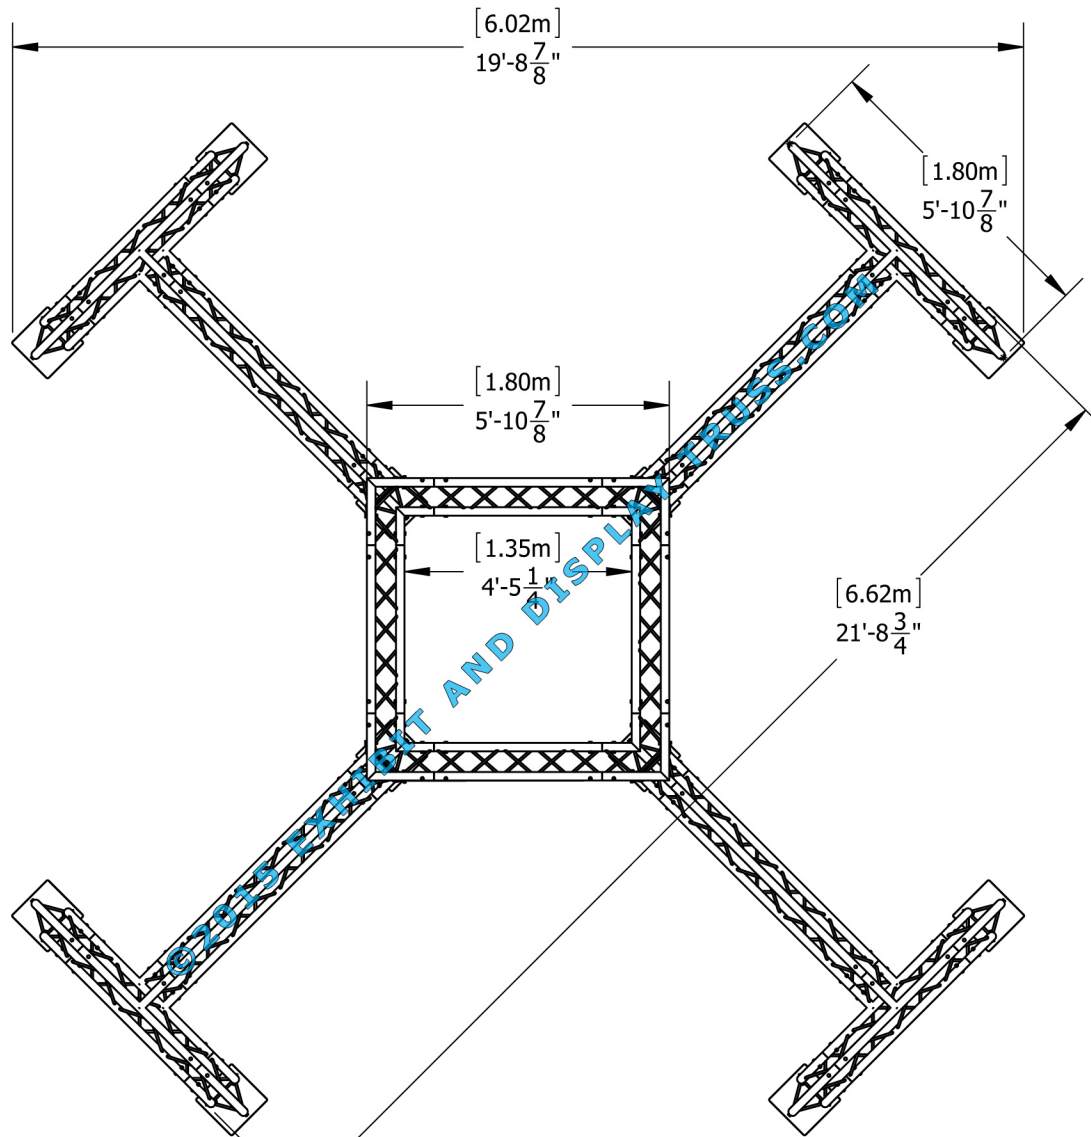

KIT: C23-103

10" Wide Aluminum Truss. 2" Chords with 1/2" Webs

©2015 EXHIBIT AND DISPLAY TRUSS.COM

Toll Free: 855-323-4866
Email: info@exhibitanddisplaytruss.com

ExhibitAndDisplayTruss.com

KIT: C23-103

10" Wide Aluminum Truss. 2" Chords with 1/2" Webs

©2015 EXHIBIT AND DISPLAY TRUSS.COM

EXPLODED VIEW

ITEM NO.	PART NUMBER	DESCRIPTION	QTY.
①	EDT10-BP3	Tri Base Plate (square)	12
②	EDT10-T1.0	1.0m Tri Truss	4
③	EDT10-T1.6	1.6m Tri Truss	4
④	EDT10-T2.0	2.0m Tri Truss	12
⑤	EDT10-T3.0	3.0m Tri Truss	4
⑥	EDT10-T3WTA0a	3 Way 90° "T" Junction Apex Out	4
⑦	EDT10-T3W90Ac	3 Way 90° Junction Apex In (Custom)	4
⑧	EDT10-T3WTAc	3 Way 90° "T" Junction Apex In (custom)	4
⑨	EDT10-T2W90AO	2 Way 90° Junction Apex Out	8
⑩	EDT2-CBc	Single Tube Brace	4

Front View
Units: Feet & Inches
[Meters]

Mini Arches

KIT: C23-103

10" Wide Aluminum Truss. 2" Chords with 1/2" Webs

©2015 EXHIBIT AND DISPLAY TRUSS.COM

Top View
Units: Feet & Inches
[Meters]