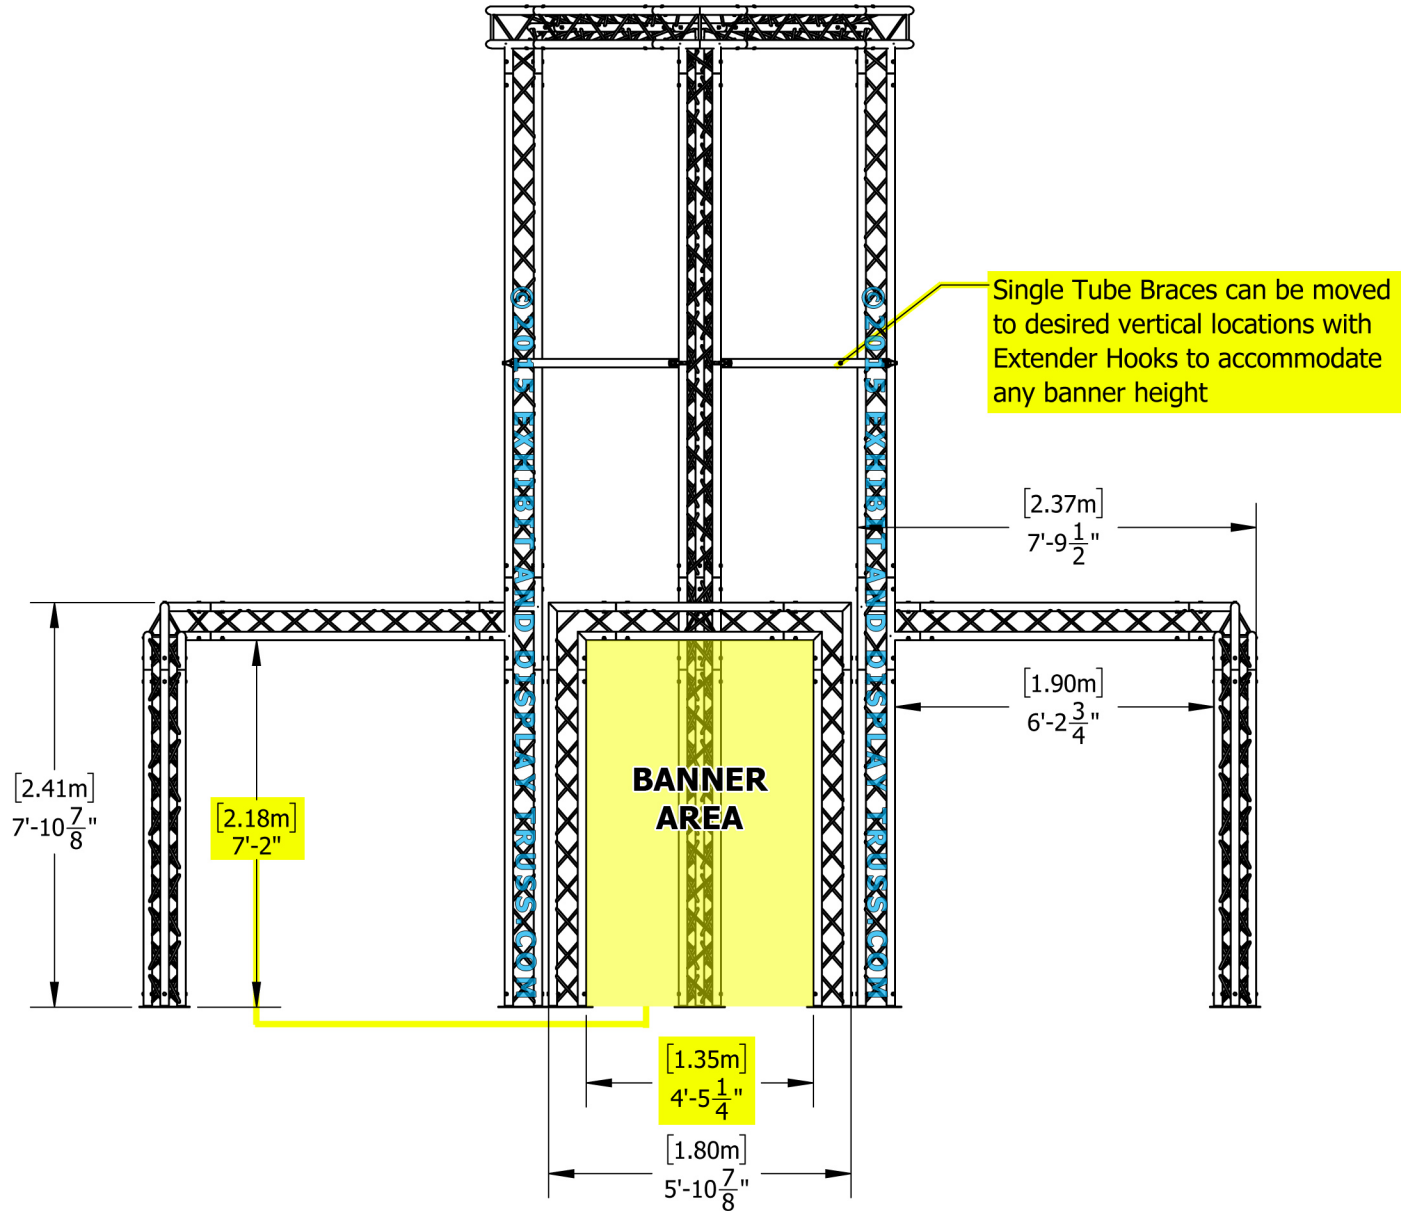

KIT: C23-103

10" Wide Aluminum Truss. 2" Chords with 1/2" Webs

©2015 EXHIBIT AND DISPLAY TRUSS.COM

Toll Free: 855-323-4866
Email: info@exhibitanddisplaytruss.com

ExhibitAndDisplayTruss.com

KIT: C23-103

10" Wide Aluminum Truss. 2" Chords with 1/2" Webs

©2015 EXHIBIT AND DISPLAY TRUSS.COM

EXPLODED VIEW

ITEM NO.	PART NUMBER	DESCRIPTION	QTY.
①	EDT10-BP3	Tri Base Plate (square)	12
②	EDT10-T1.0	1.0m Tri Truss	4
③	EDT10-T1.6	1.6m Tri Truss	4
④	EDT10-T2.0	2.0m Tri Truss	12
⑤	EDT10-T3.0	3.0m Tri Truss	4
⑥	EDT10-T3WTA0a	3 Way 90° "T" Junction Apex Out	4
⑦	EDT10-T3W90Ac	3 Way 90° Junction Apex In (Custom)	4
⑧	EDT10-T3WTAc	3 Way 90° "T" Junction Apex In (custom)	4
⑨	EDT10-T2W90AO	2 Way 90° Junction Apex Out	8
⑩	EDT2-CBc	Single Tube Brace	4

Front View
Units: Feet & Inches
[Meters]

Mini Arches

KIT: C23-103

10" Wide Aluminum Truss. 2" Chords with 1/2" Webs

©2015 EXHIBIT AND DISPLAY TRUSS.COM

Top View
Units: Feet & Inches
[Meters]