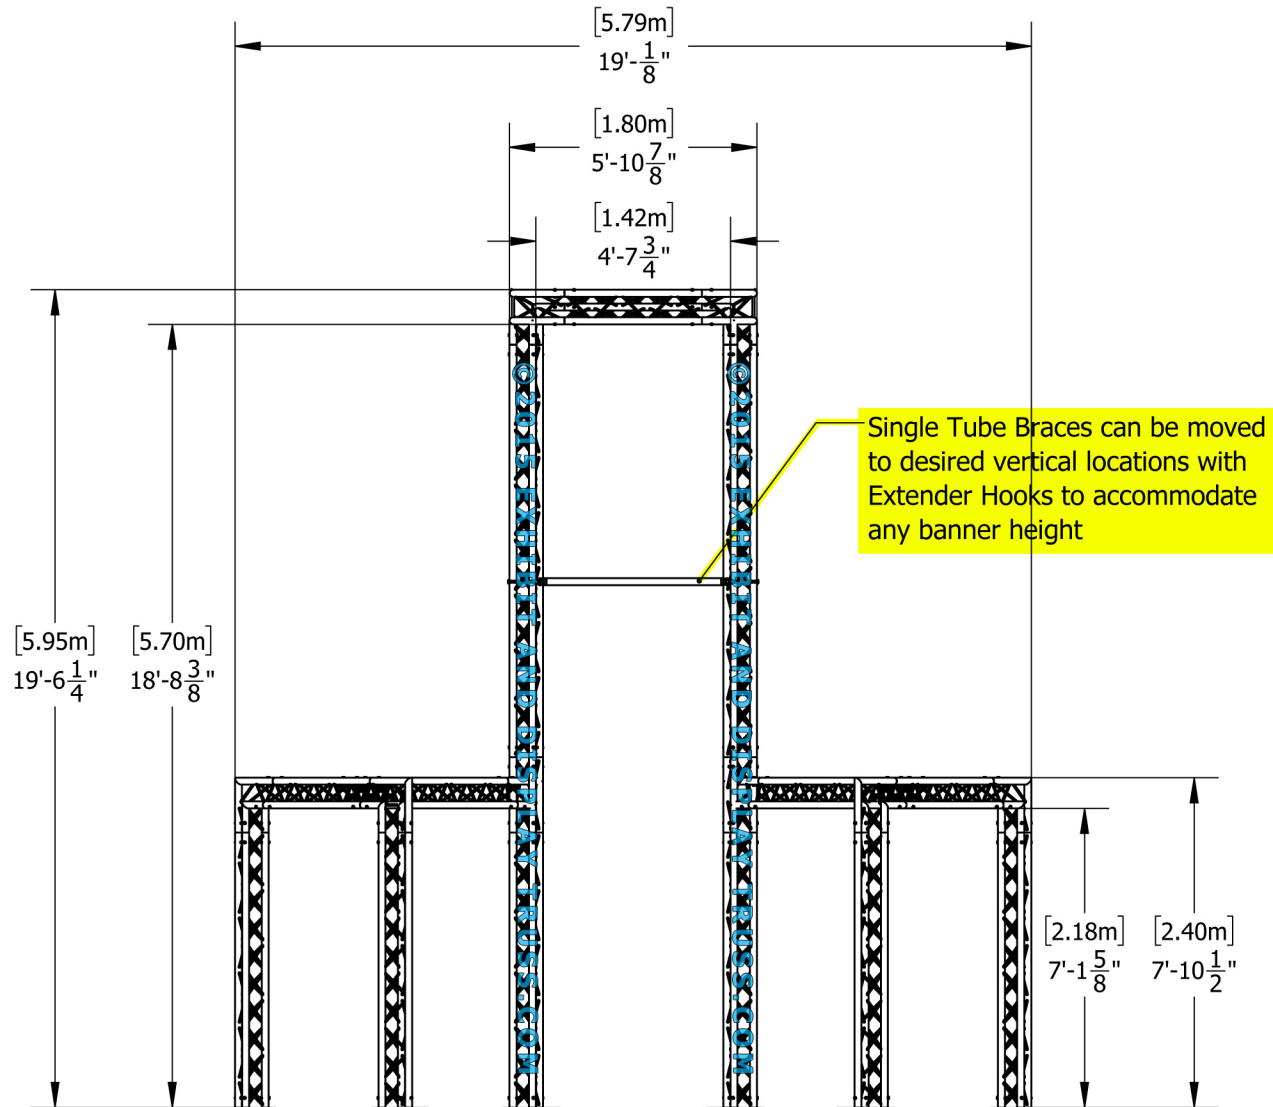

KIT: C23-103

10" Wide Aluminum Truss. 2" Chords with 1/2" Webs

©2015 EXHIBIT AND DISPLAY TRUSS.COM

Toll Free: 855-323-4866
Email: info@exhibitanddisplaytruss.com

ExhibitAndDisplayTruss.com

KIT: C23-103

10" Wide Aluminum Truss. 2" Chords with 1/2" Webs

©2015 EXHIBIT AND DISPLAY TRUSS.COM

EXPLODED VIEW

ITEM NO.	PART NUMBER	DESCRIPTION	QTY.
①	EDT10-BP3	Tri Base Plate (square)	12
②	EDT10-T1.0	1.0m Tri Truss	4
③	EDT10-T1.6	1.6m Tri Truss	4
④	EDT10-T2.0	2.0m Tri Truss	12
⑤	EDT10-T3.0	3.0m Tri Truss	4
⑥	EDT10-T3WTA0a	3 Way 90° "T" Junction Apex Out	4
⑦	EDT10-T3W90Ac	3 Way 90° Junction Apex In (Custom)	4
⑧	EDT10-T3WTAc	3 Way 90° "T" Junction Apex In (custom)	4
⑨	EDT10-T2W90AO	2 Way 90° Junction Apex Out	8
⑩	EDT2-CBc	Single Tube Brace	4

Front View
Units: Feet & Inches
[Meters]

Mini Arches

KIT: C23-103

10" Wide Aluminum Truss. 2" Chords with 1/2" Webs

©2015 EXHIBIT AND DISPLAY TRUSS.COM

Top View
Units: Feet & Inches
[Meters]