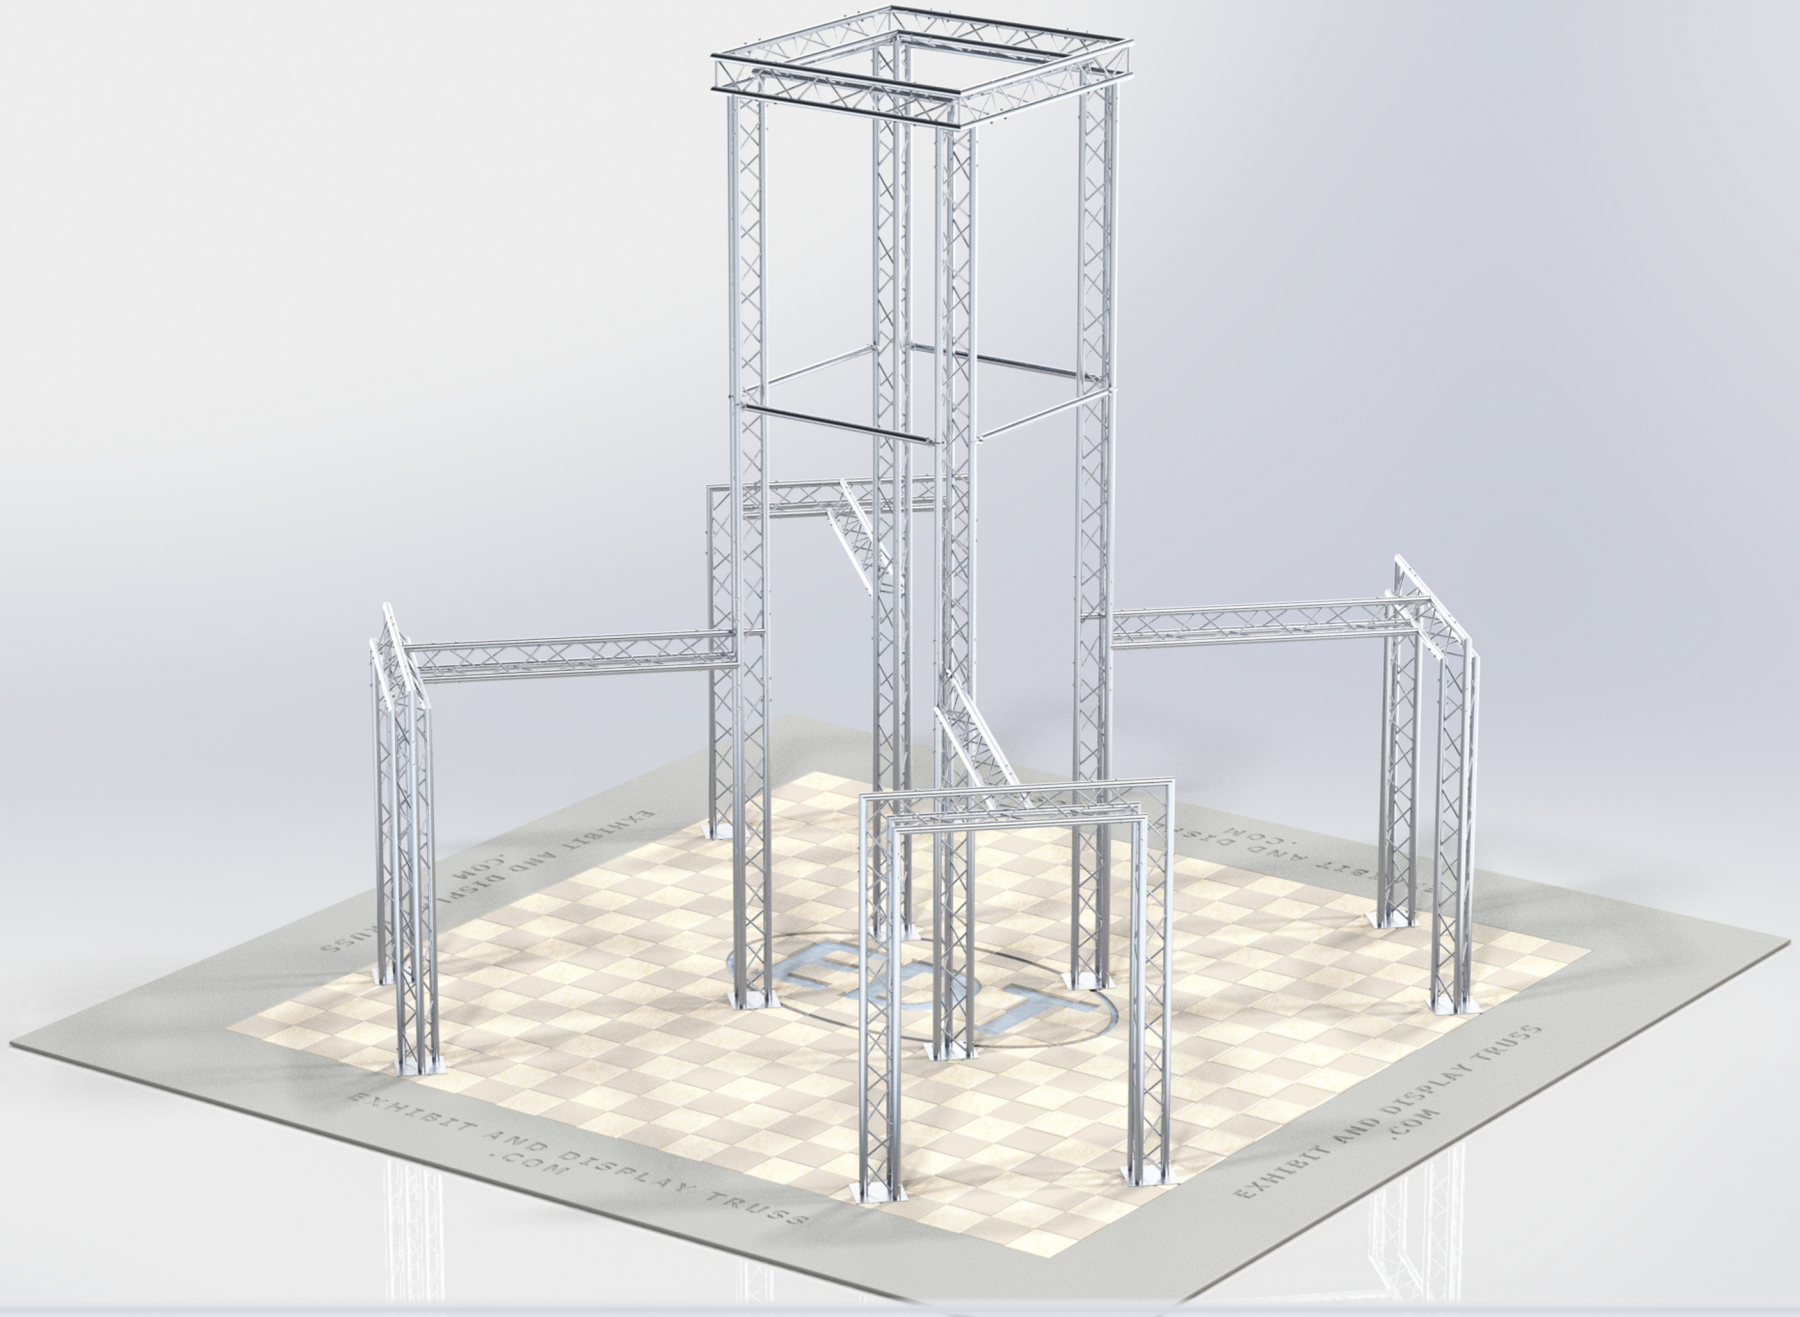

KIT: C23-103

10" Wide Aluminum Truss. 2" Chords with 1/2" Webs

©2015 EXHIBIT AND DISPLAY TRUSS.COM

Toll Free: 855-323-4866
Email: info@exhibitanddisplaytruss.com

ExhibitAndDisplayTruss.com

KIT: C23-103

10" Wide Aluminum Truss. 2" Chords with 1/2" Webs

©2015 EXHIBIT AND DISPLAY TRUSS.COM

EXPLODED VIEW

ITEM NO.	PART NUMBER	DESCRIPTION	QTY.
①	EDT10-BP3	Tri Base Plate (square)	12
②	EDT10-T1.0	1.0m Tri Truss	4
③	EDT10-T1.6	1.6m Tri Truss	4
④	EDT10-T2.0	2.0m Tri Truss	12
⑤	EDT10-T3.0	3.0m Tri Truss	4
⑥	EDT10-T3WTA0a	3 Way 90° "T" Junction Apex Out	4
⑦	EDT10-T3W90Ac	3 Way 90° Junction Apex In (Custom)	4
⑧	EDT10-T3WTAc	3 Way 90° "T" Junction Apex In (custom)	4
⑨	EDT10-T2W90AO	2 Way 90° Junction Apex Out	8
⑩	EDT2-CBc	Single Tube Brace	4

Front View
Units: Feet & Inches
[Meters]

Mini Arches

KIT: C23-103

10" Wide Aluminum Truss. 2" Chords with 1/2" Webs

©2015 EXHIBIT AND DISPLAY TRUSS.COM

Top View
Units: Feet & Inches
[Meters]