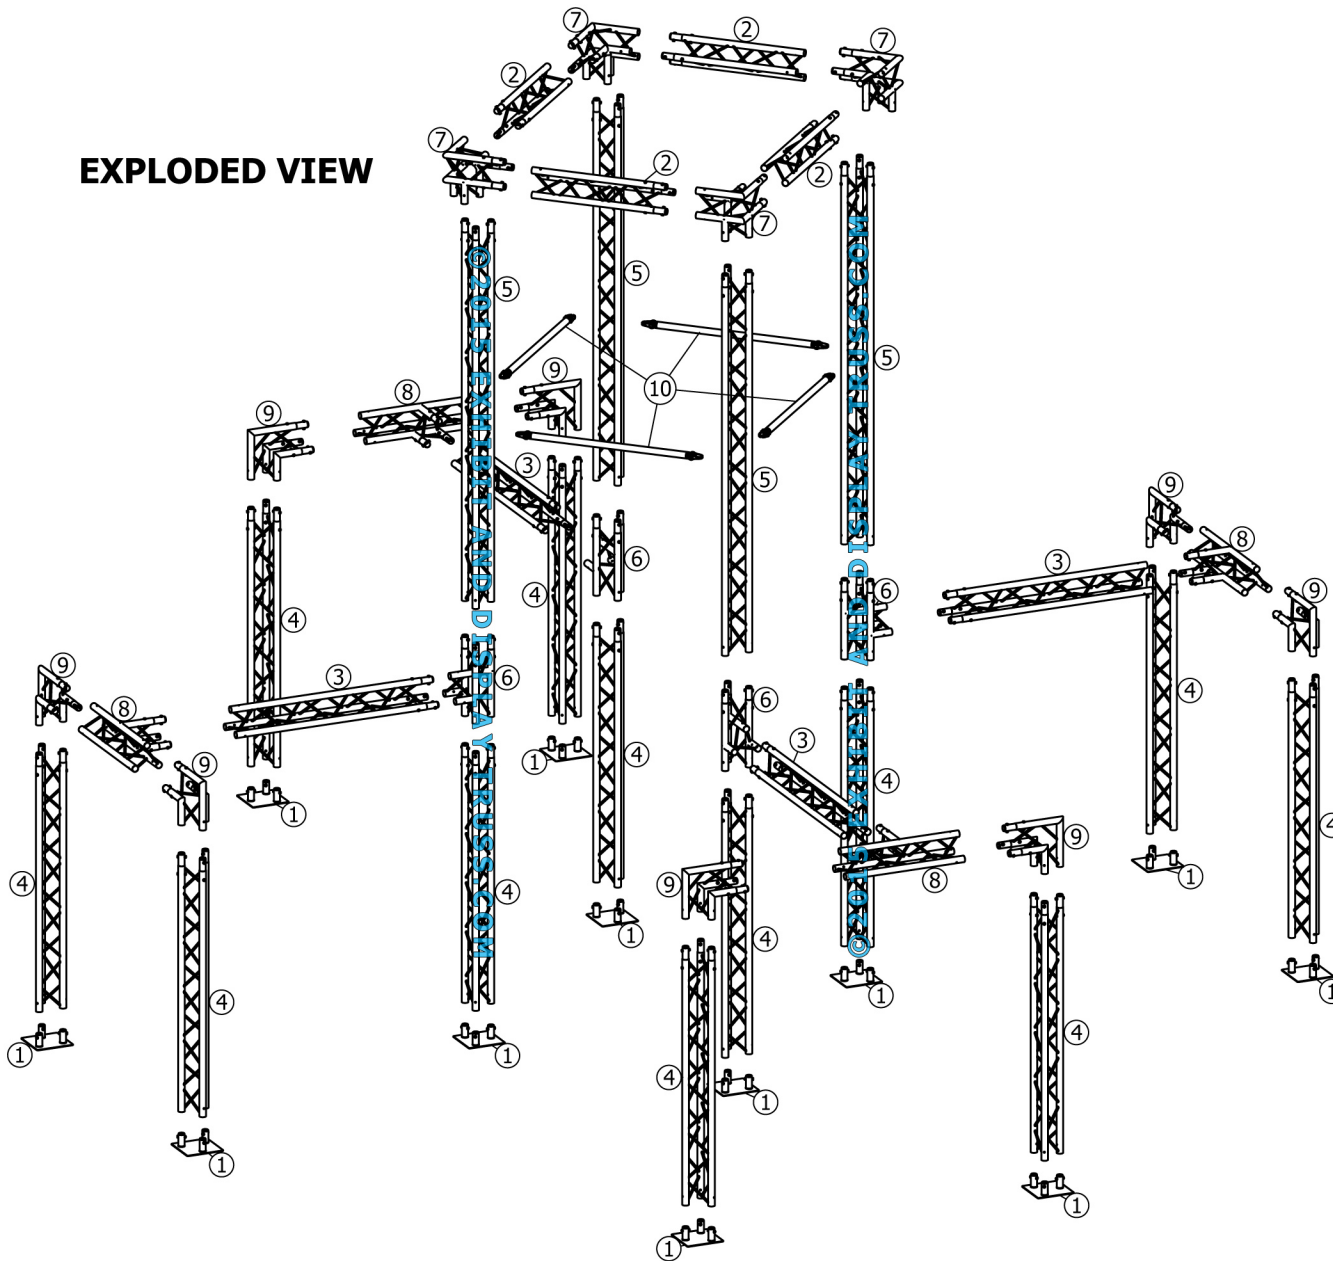

KIT: C23-103

10" Wide Aluminum Truss. 2" Chords with 1/2" Webs

©2015 EXHIBIT AND DISPLAY TRUSS.COM

Toll Free: 855-323-4866
Email: info@exhibitanddisplaytruss.com

ExhibitAndDisplayTruss.com

KIT: C23-103

10" Wide Aluminum Truss. 2" Chords with 1/2" Webs

©2015 EXHIBIT AND DISPLAY TRUSS.COM

EXPLODED VIEW

ITEM NO.	PART NUMBER	DESCRIPTION	QTY.
①	EDT10-BP3	Tri Base Plate (square)	12
②	EDT10-T1.0	1.0m Tri Truss	4
③	EDT10-T1.6	1.6m Tri Truss	4
④	EDT10-T2.0	2.0m Tri Truss	12
⑤	EDT10-T3.0	3.0m Tri Truss	4
⑥	EDT10-T3WTA0a	3 Way 90° "T" Junction Apex Out	4
⑦	EDT10-T3W90Ac	3 Way 90° Junction Apex In (Custom)	4
⑧	EDT10-T3WTAc	3 Way 90° "T" Junction Apex In (custom)	4
⑨	EDT10-T2W90AO	2 Way 90° Junction Apex Out	8
⑩	EDT2-CBc	Single Tube Brace	4

Front View
Units: Feet & Inches
[Meters]

Mini Arches

KIT: C23-103

10" Wide Aluminum Truss. 2" Chords with 1/2" Webs

©2015 EXHIBIT AND DISPLAY TRUSS.COM

Top View
Units: Feet & Inches
[Meters]